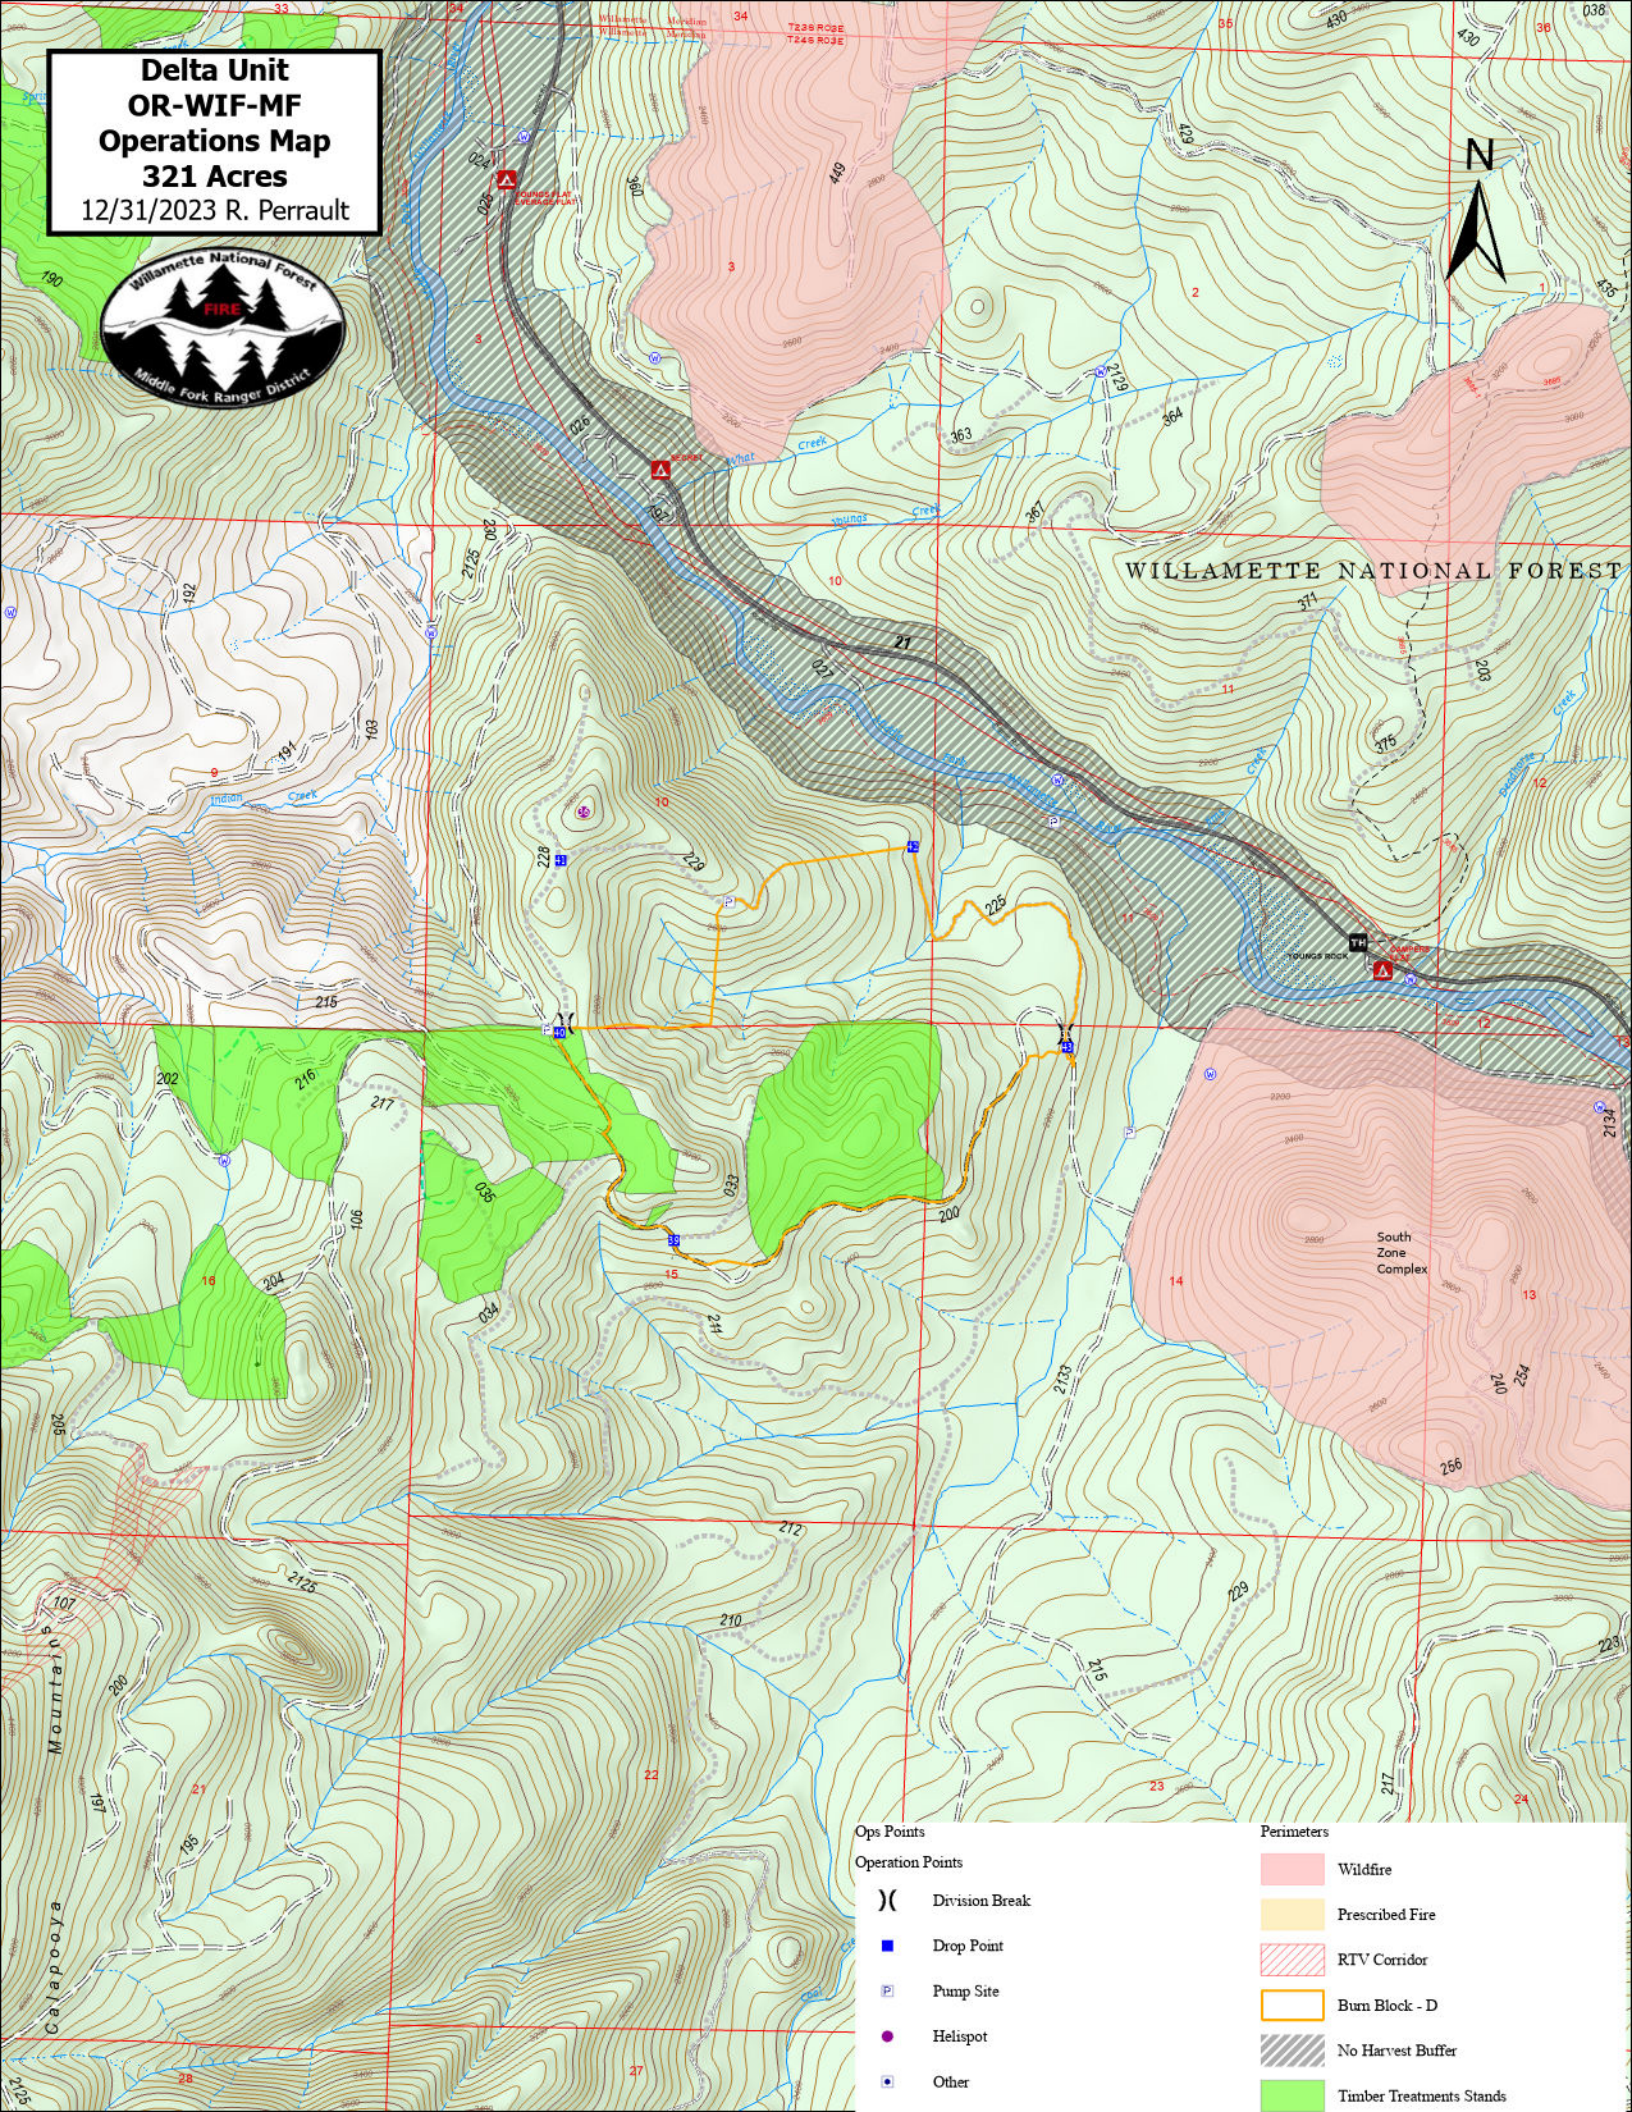

**Delta Unit  
OR-WIF-MF  
Operations Map  
321 Acres  
12/31/2023 R. Perrault**

Ops Points		Perimeters	
	Operation Points		Wildfire
	Drop Point		Prescribed Fire
	Pump Site		RTV Corridor
	Helispot		Burn Block - D
	Other		No Harvest Buffer
	Division Break		Timber Treatments Stands