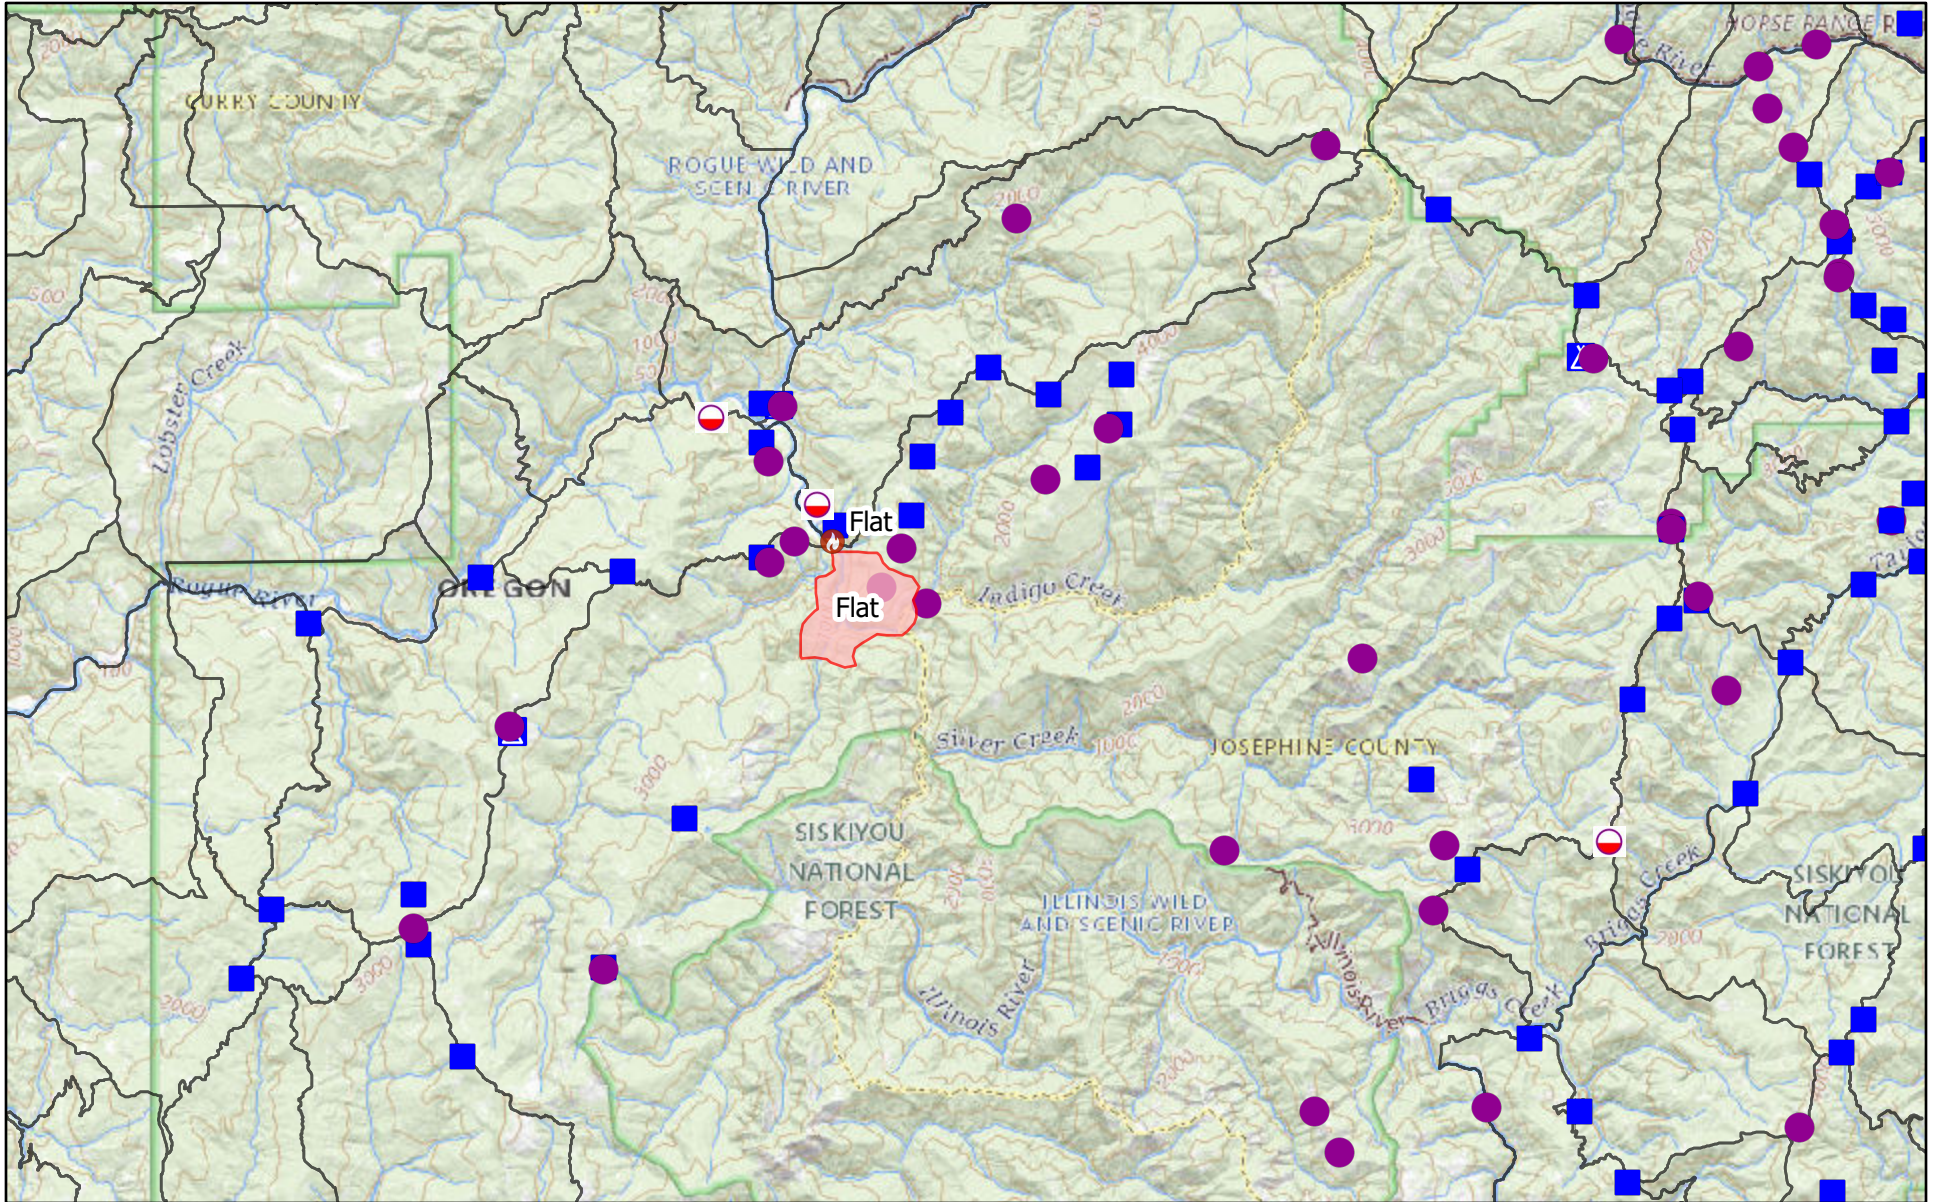

POD

7/16/2023, 2:08:07 PM

USGS The National Map: National Boundaries Dataset, 3DEP Elevation Program, Geographic Names Information System, National Hydrography