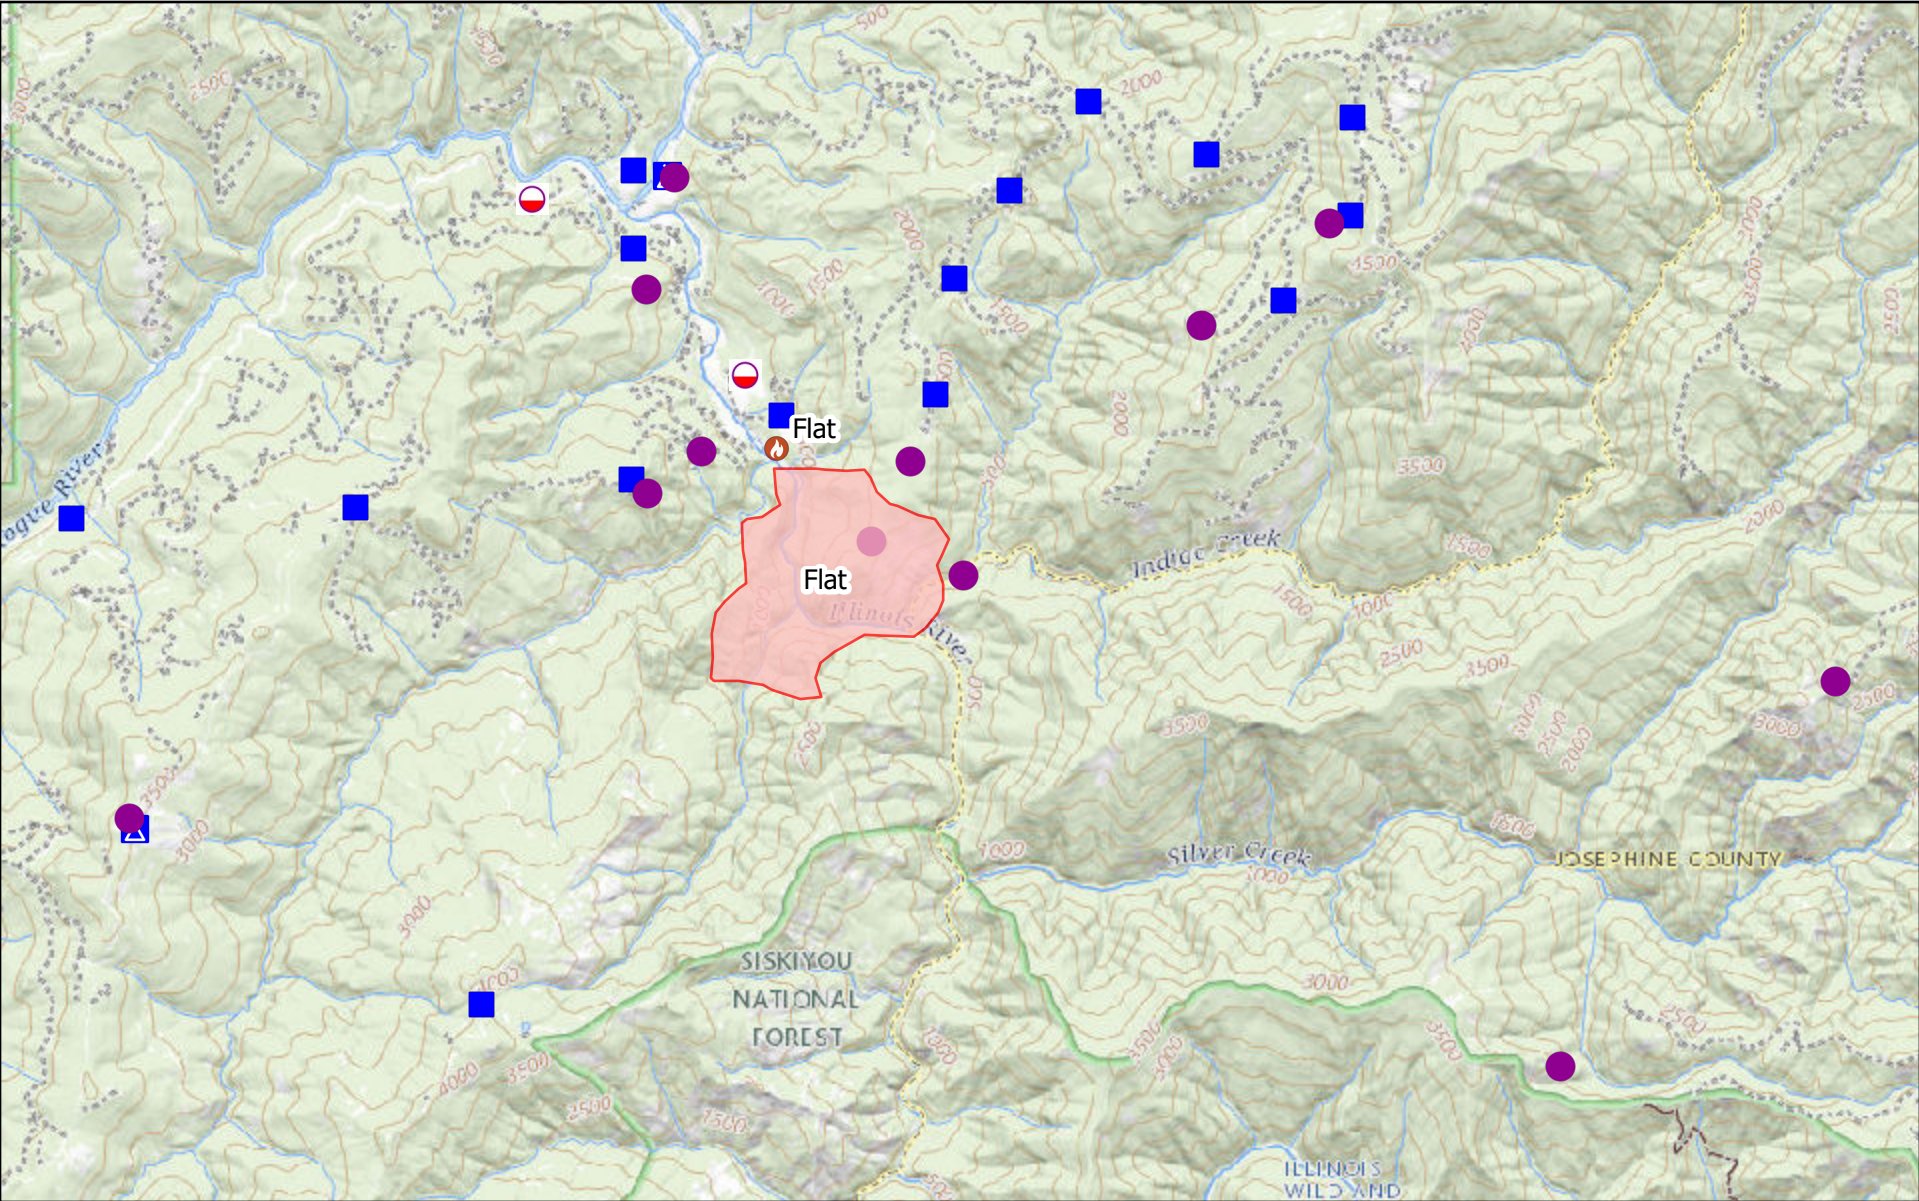

# Risk Management Assistance (RMA)

7/16/2023, 2:01:42 PM

USGS The National Map: National Boundaries Dataset, 3DEP Elevation Program, Geographic Names Information System, National Hydrography