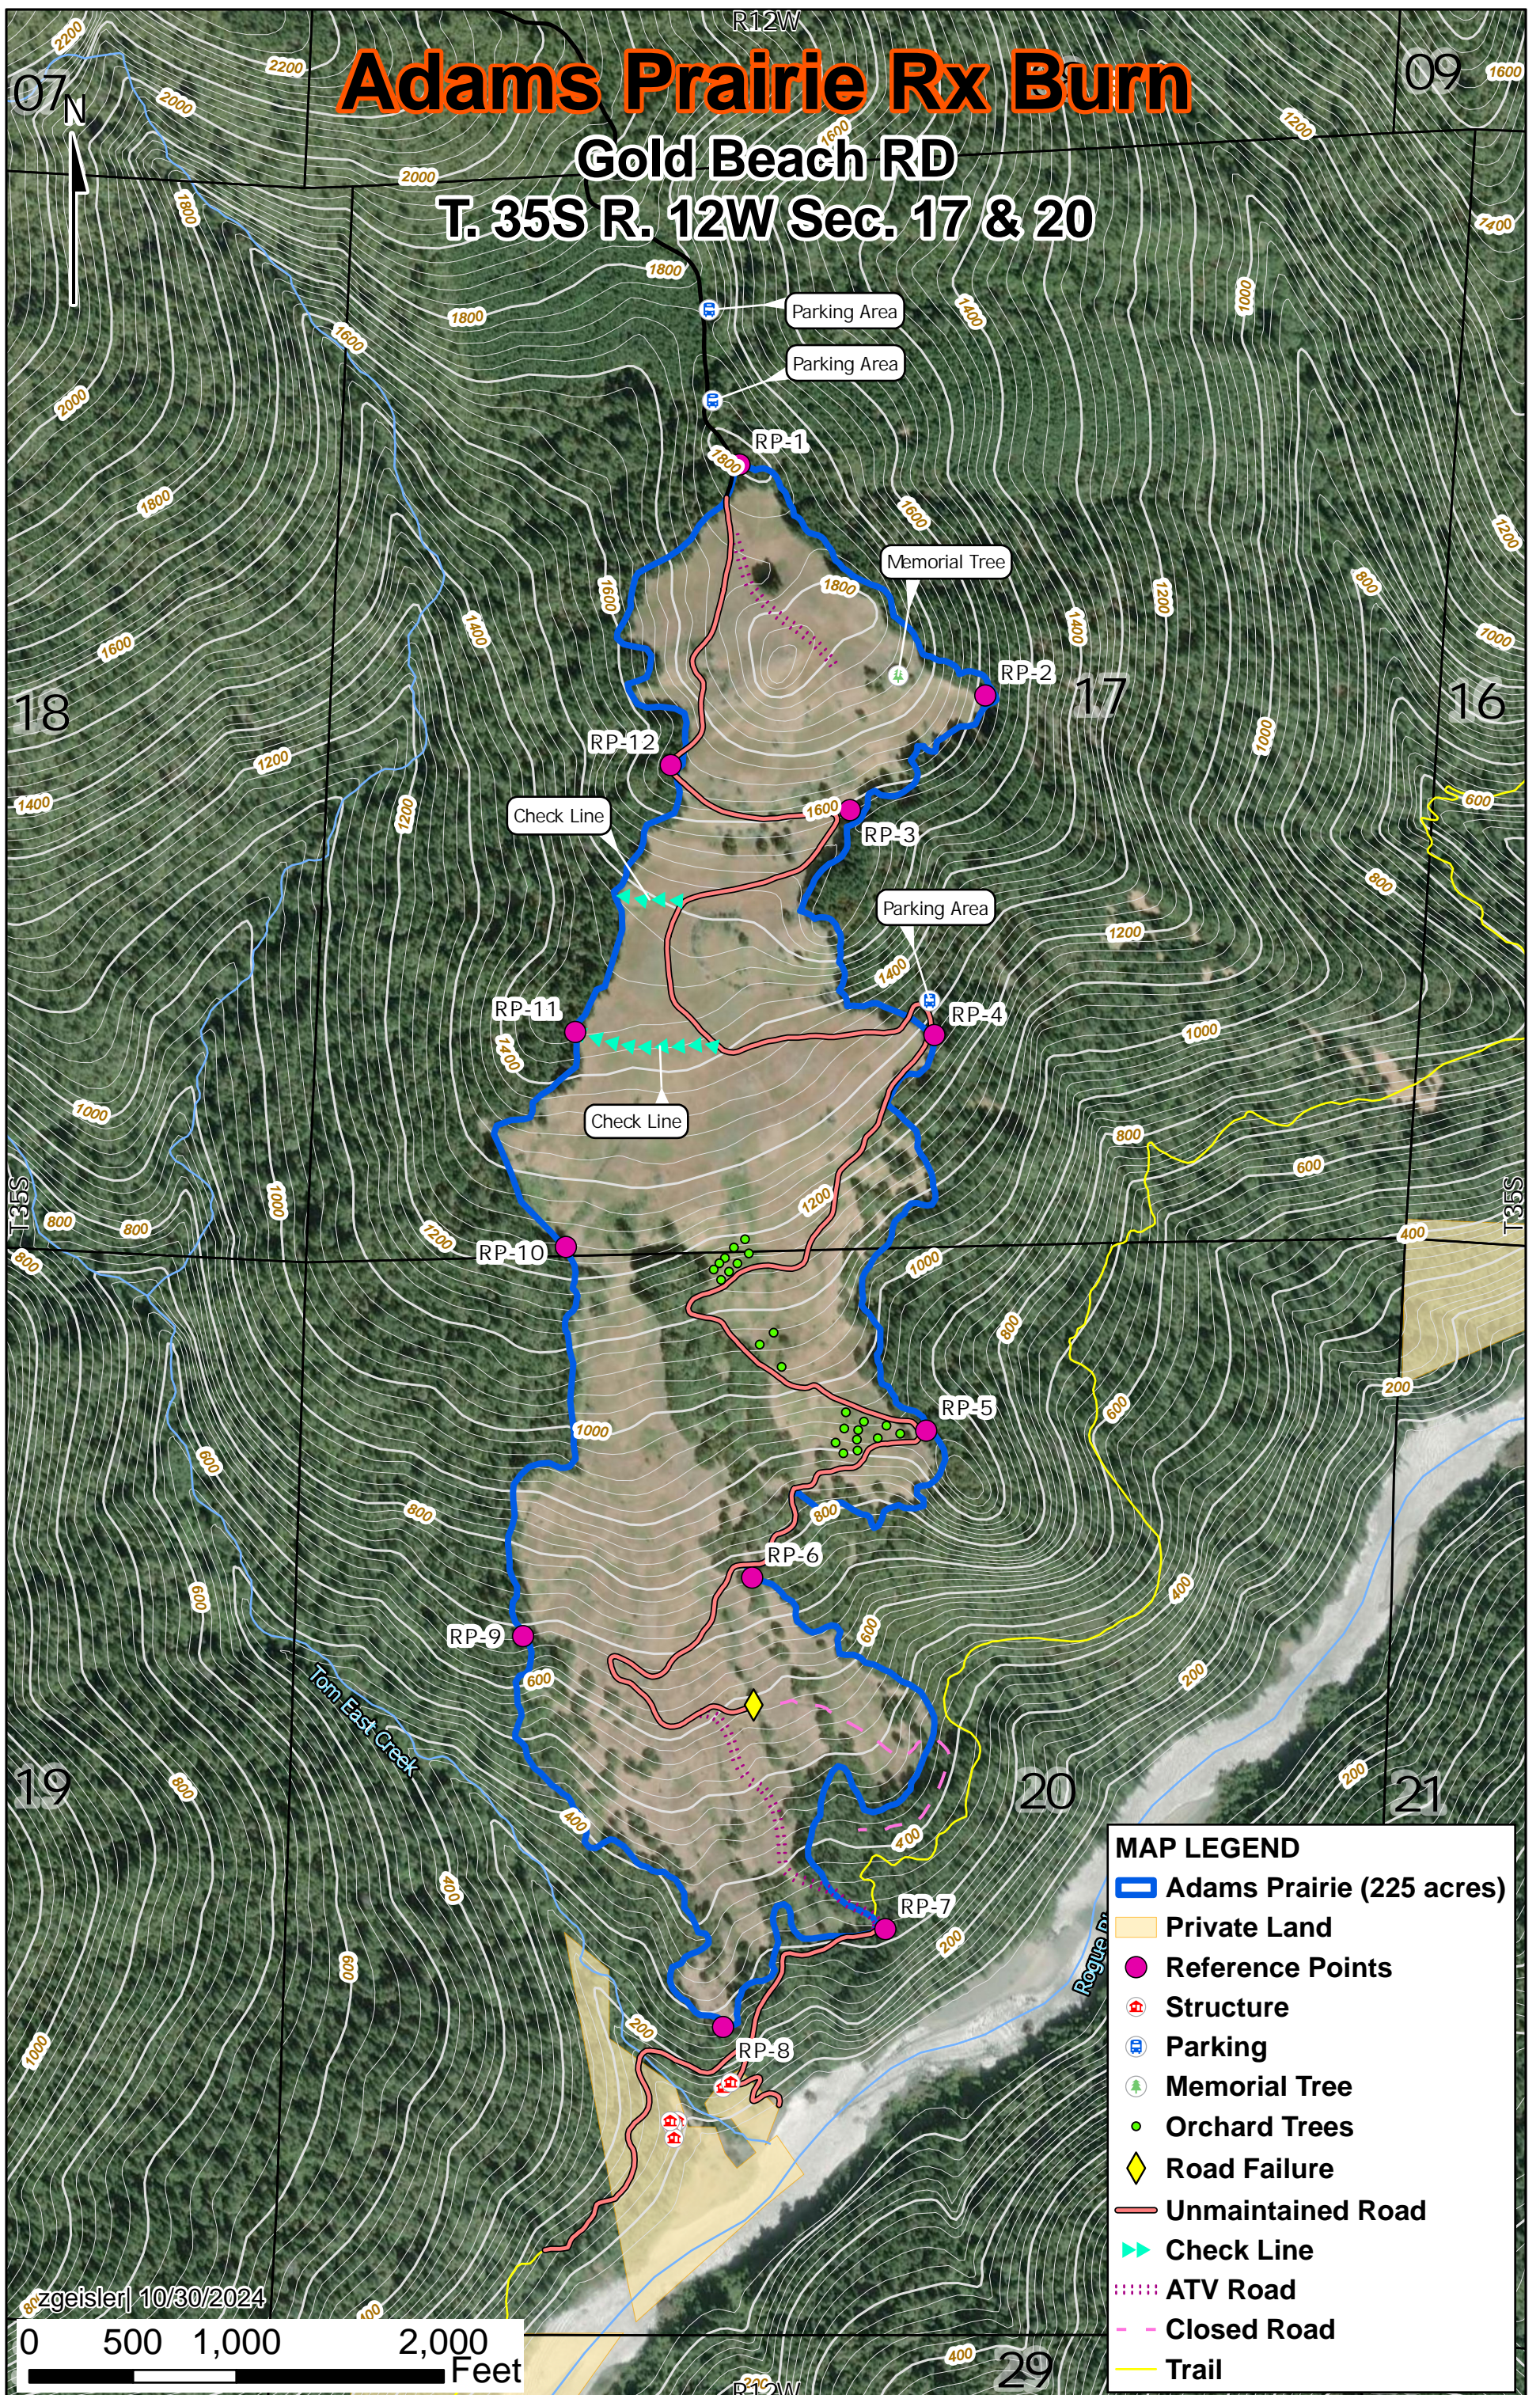

Adams Prairie Rx Burn

Gold Beach RD

T. 35S R. 12W Sec. 17 & 20

MAP LEGEND

- Adams Prairie (225 acres)
- Private Land
- Reference Points
- Structure
- Parking
- Memorial Tree
- Orchard Trees
- Road Failure
- Unmaintained Road
- Check Line
- ATV Road
- Closed Road
- Trail