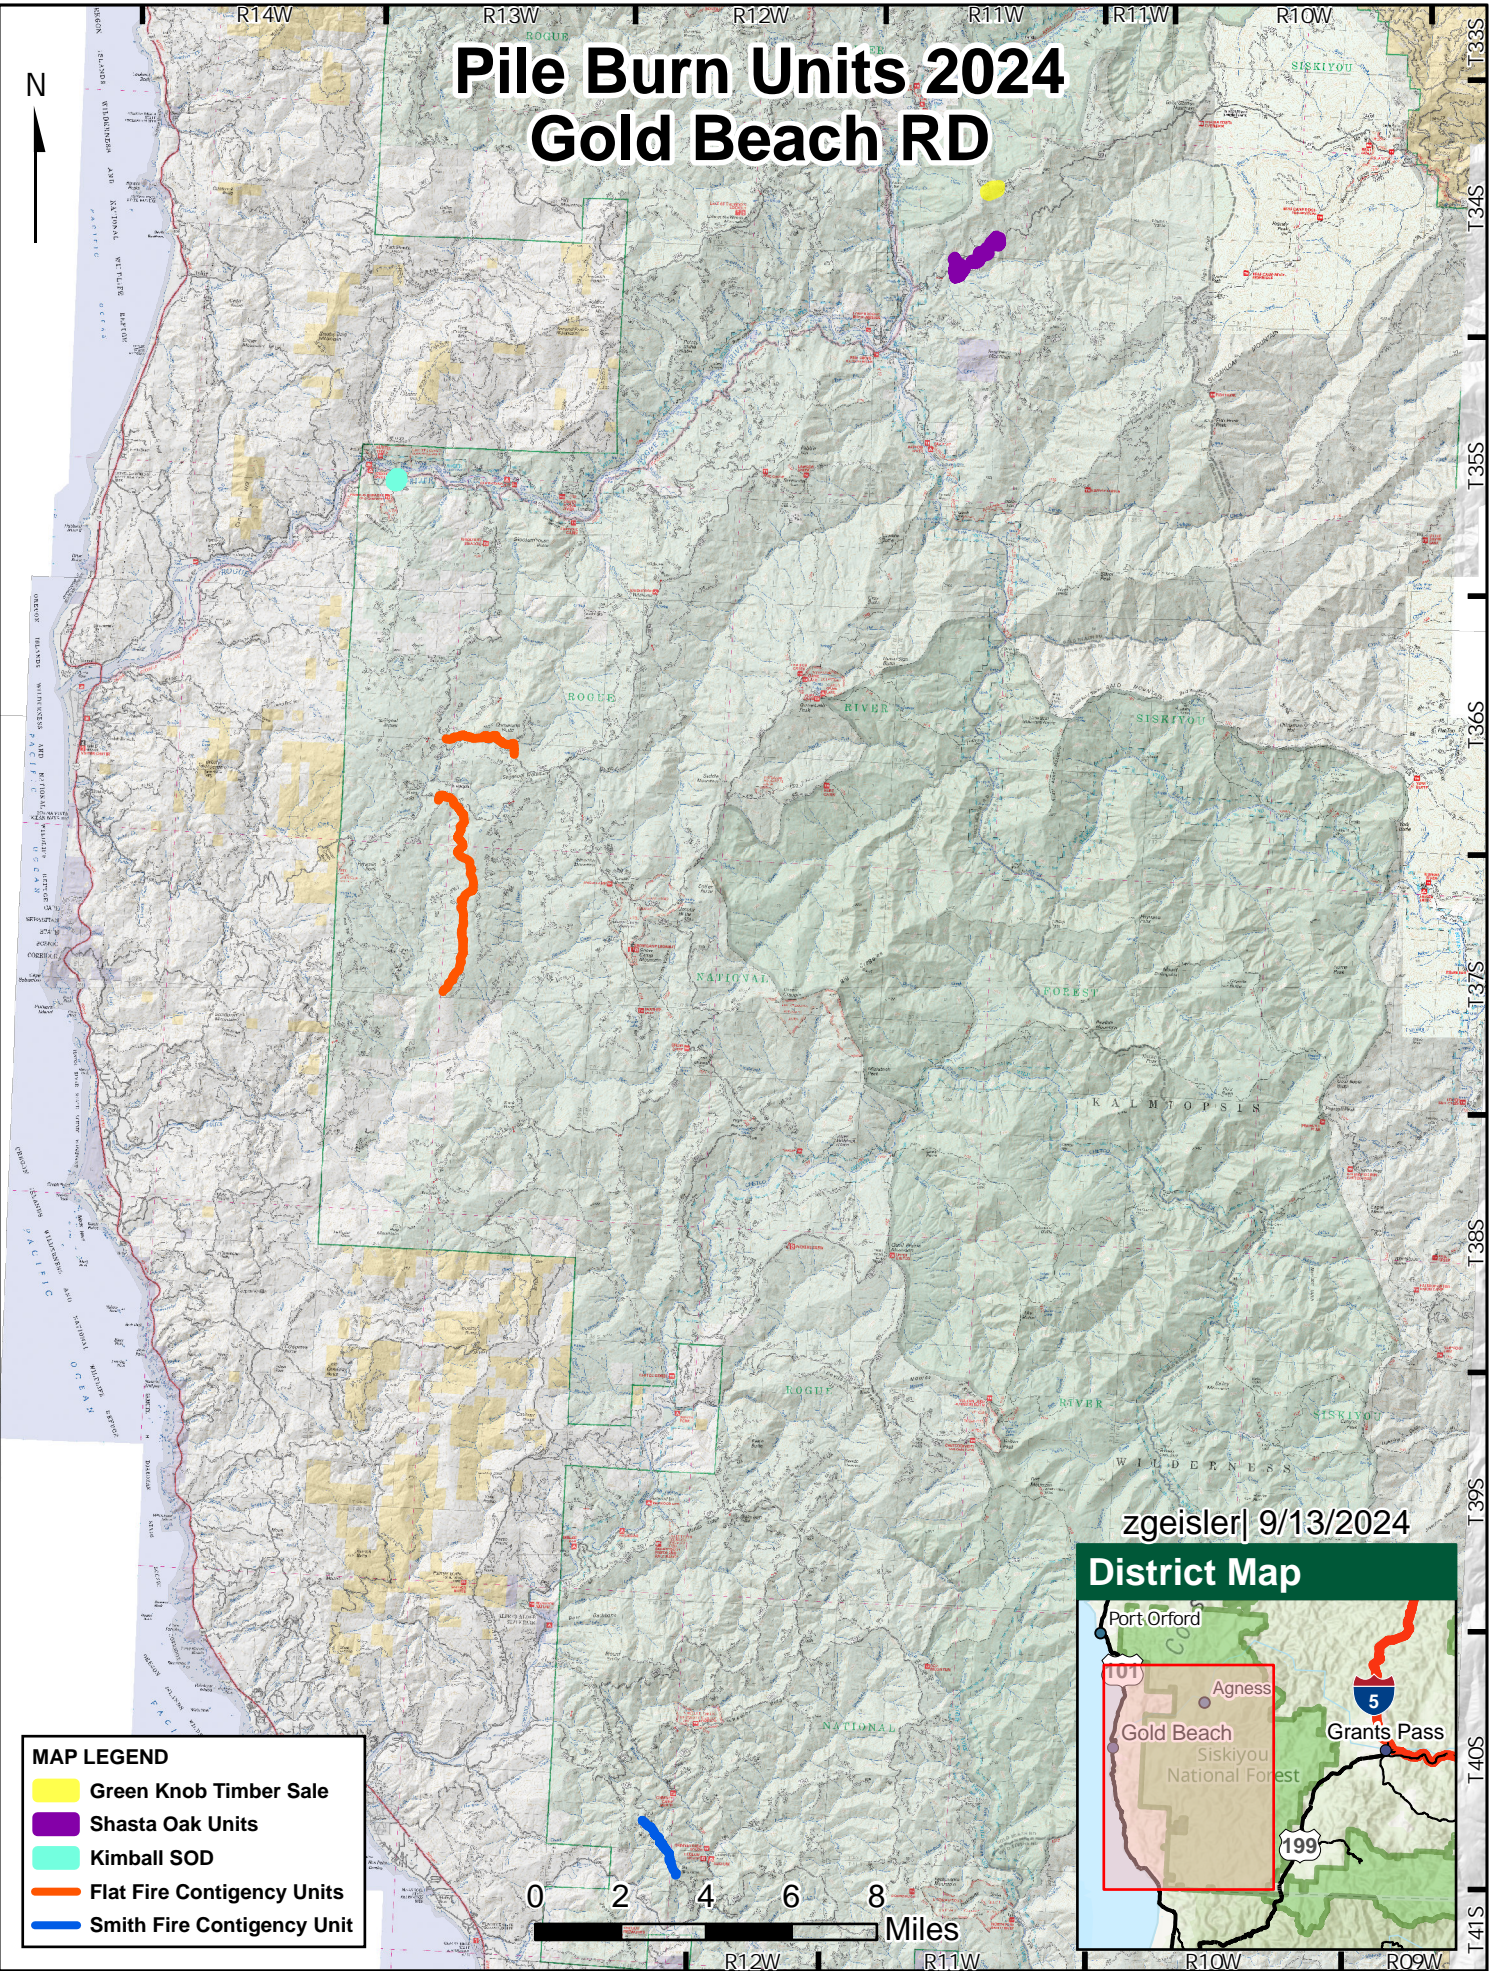

Pile Burn Units 2024 Gold Beach RD

MAP LEGEND

- Green Knob Timber Sale
- Shasta Oak Units
- Kimball SOD
- Flat Fire Contingency Units
- Smith Fire Contingency Unit

zgeisler | 9/13/2024