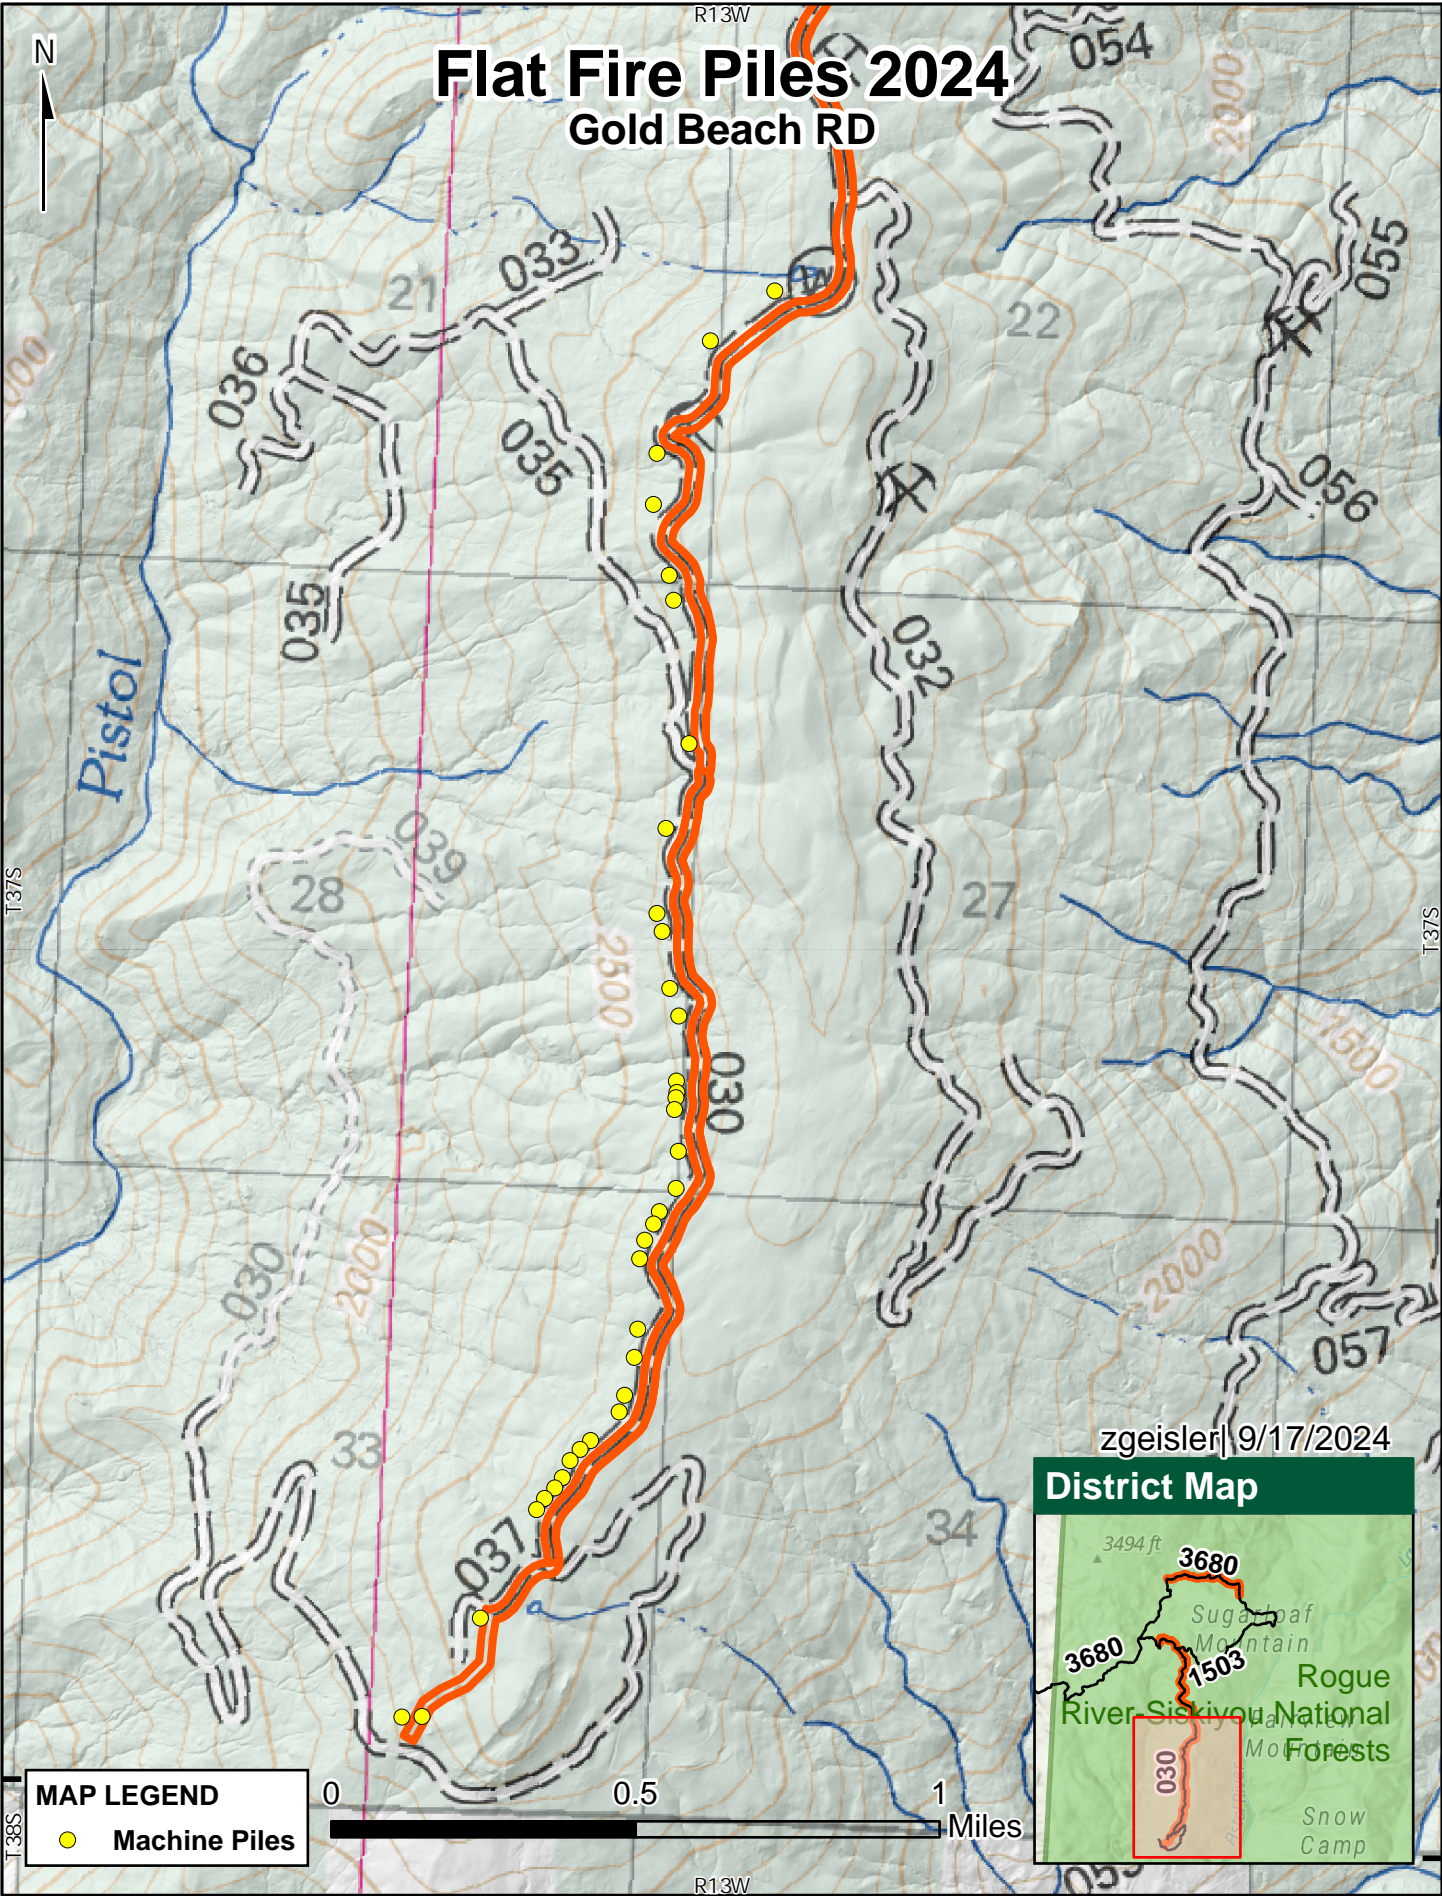

# Flat Fire Piles 2024

## Gold Beach RD

USDA is an equal opportunity provider, employer and lender. This product is reproduced from geospatial information prepared by the USDA Forest Service. Geospatial information and Geographic Information Systems (GIS) product accuracy may vary. Using GIS products for purposes other than those for which they were created may yield inaccurate or misleading results. USDA Forest Service reserves the right to correct, update, modify or replace GIS products without notification