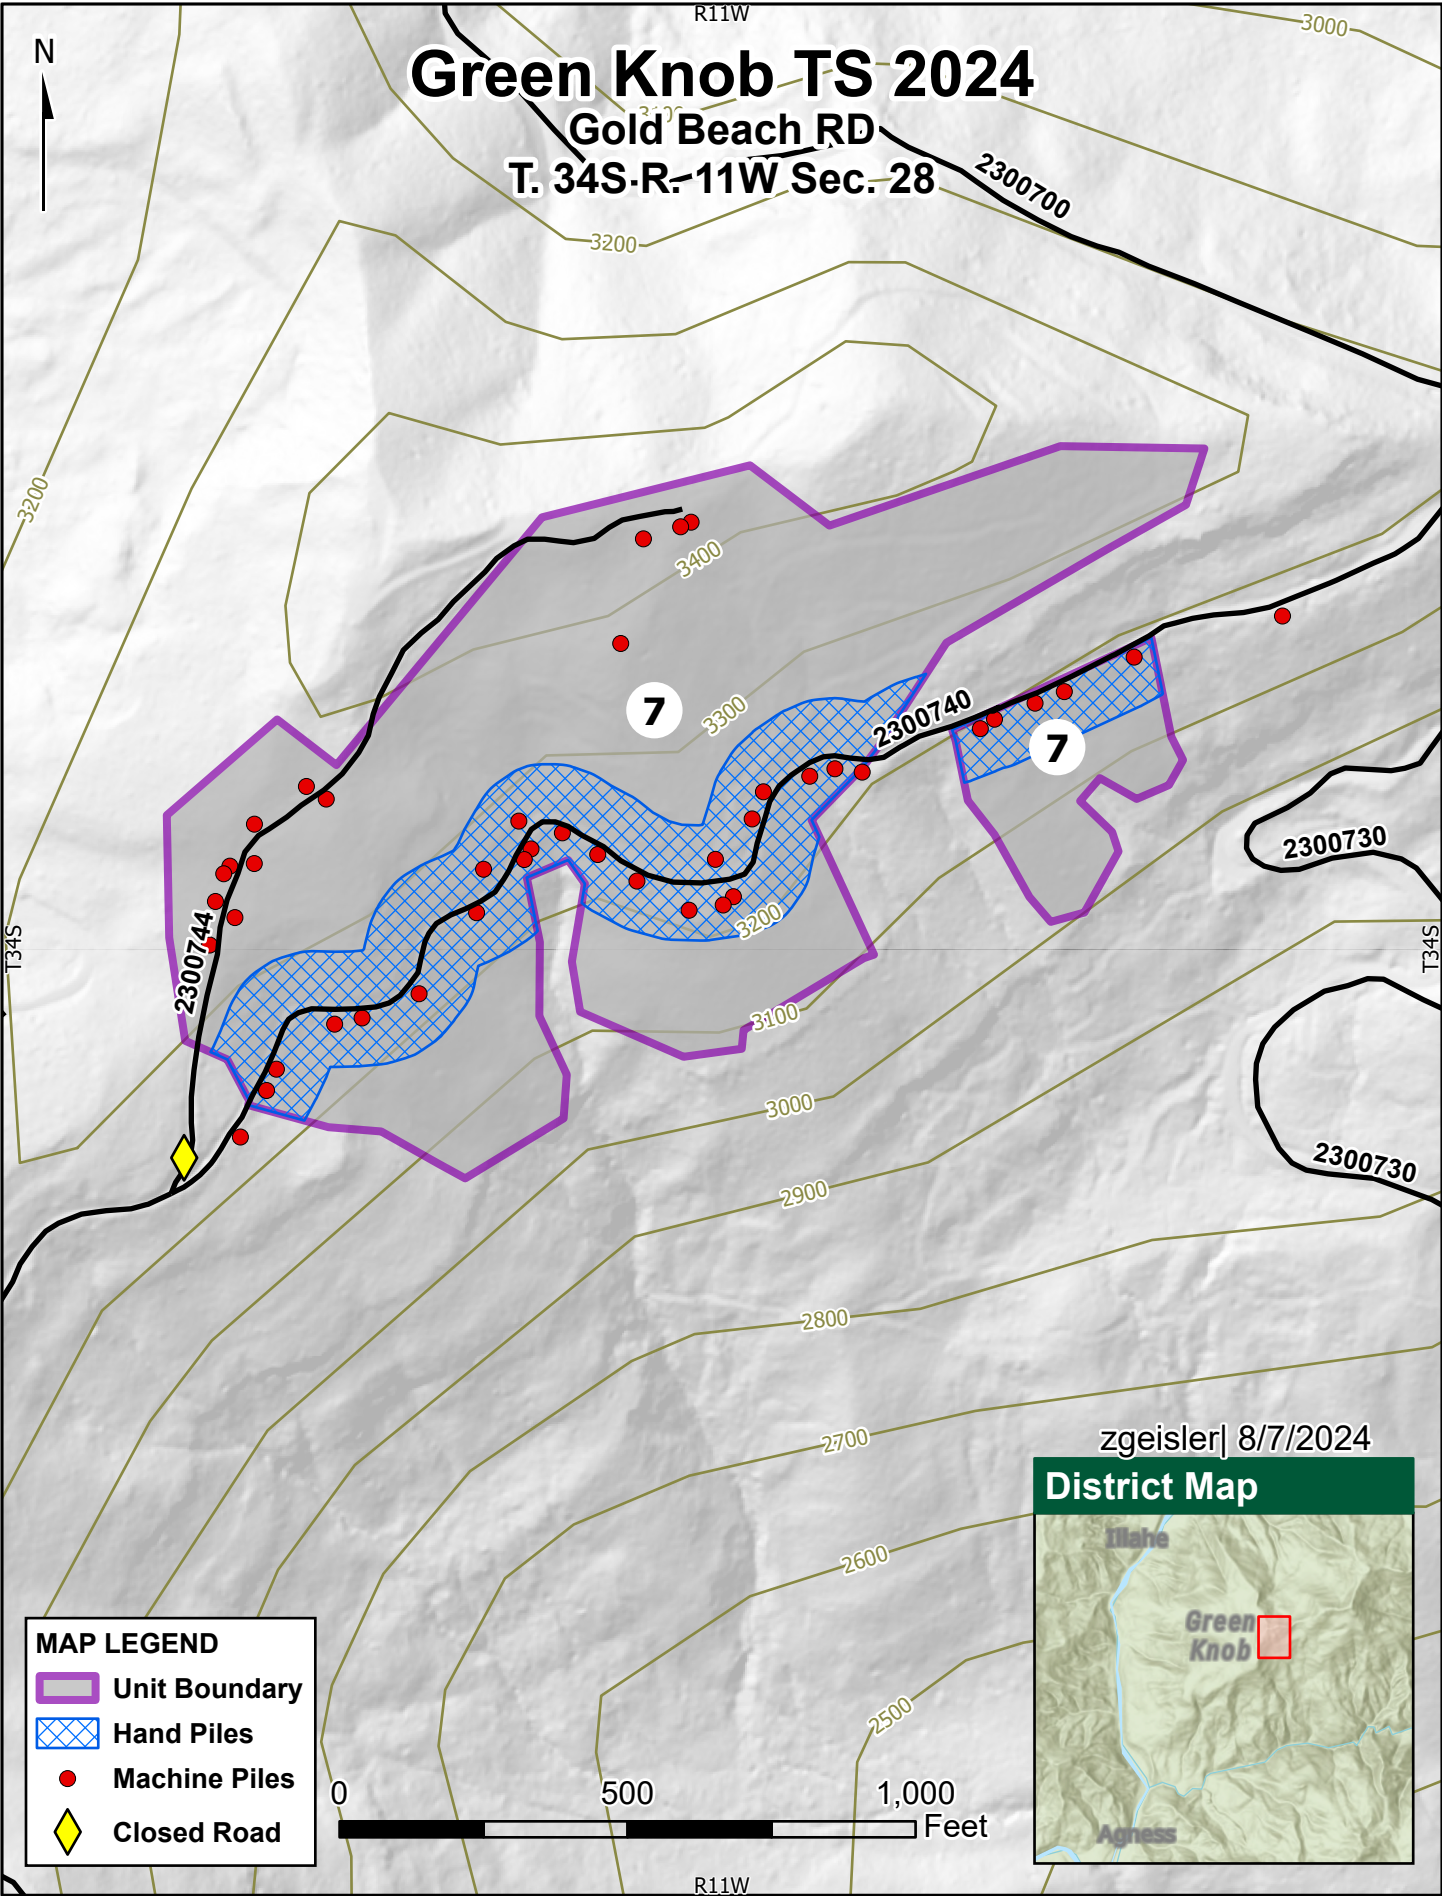

# Green Knob TS 2024

Gold Beach RD  
T. 34S-R. 11W Sec. 28

**MAP LEGEND**

- Unit Boundary
- Hand Piles
- Machine Piles
- Closed Road

zgeisler| 8/7/2024

**District Map**

The district map shows the location of Green Knob within the Illahe and Agness areas. A red box highlights the Green Knob area.