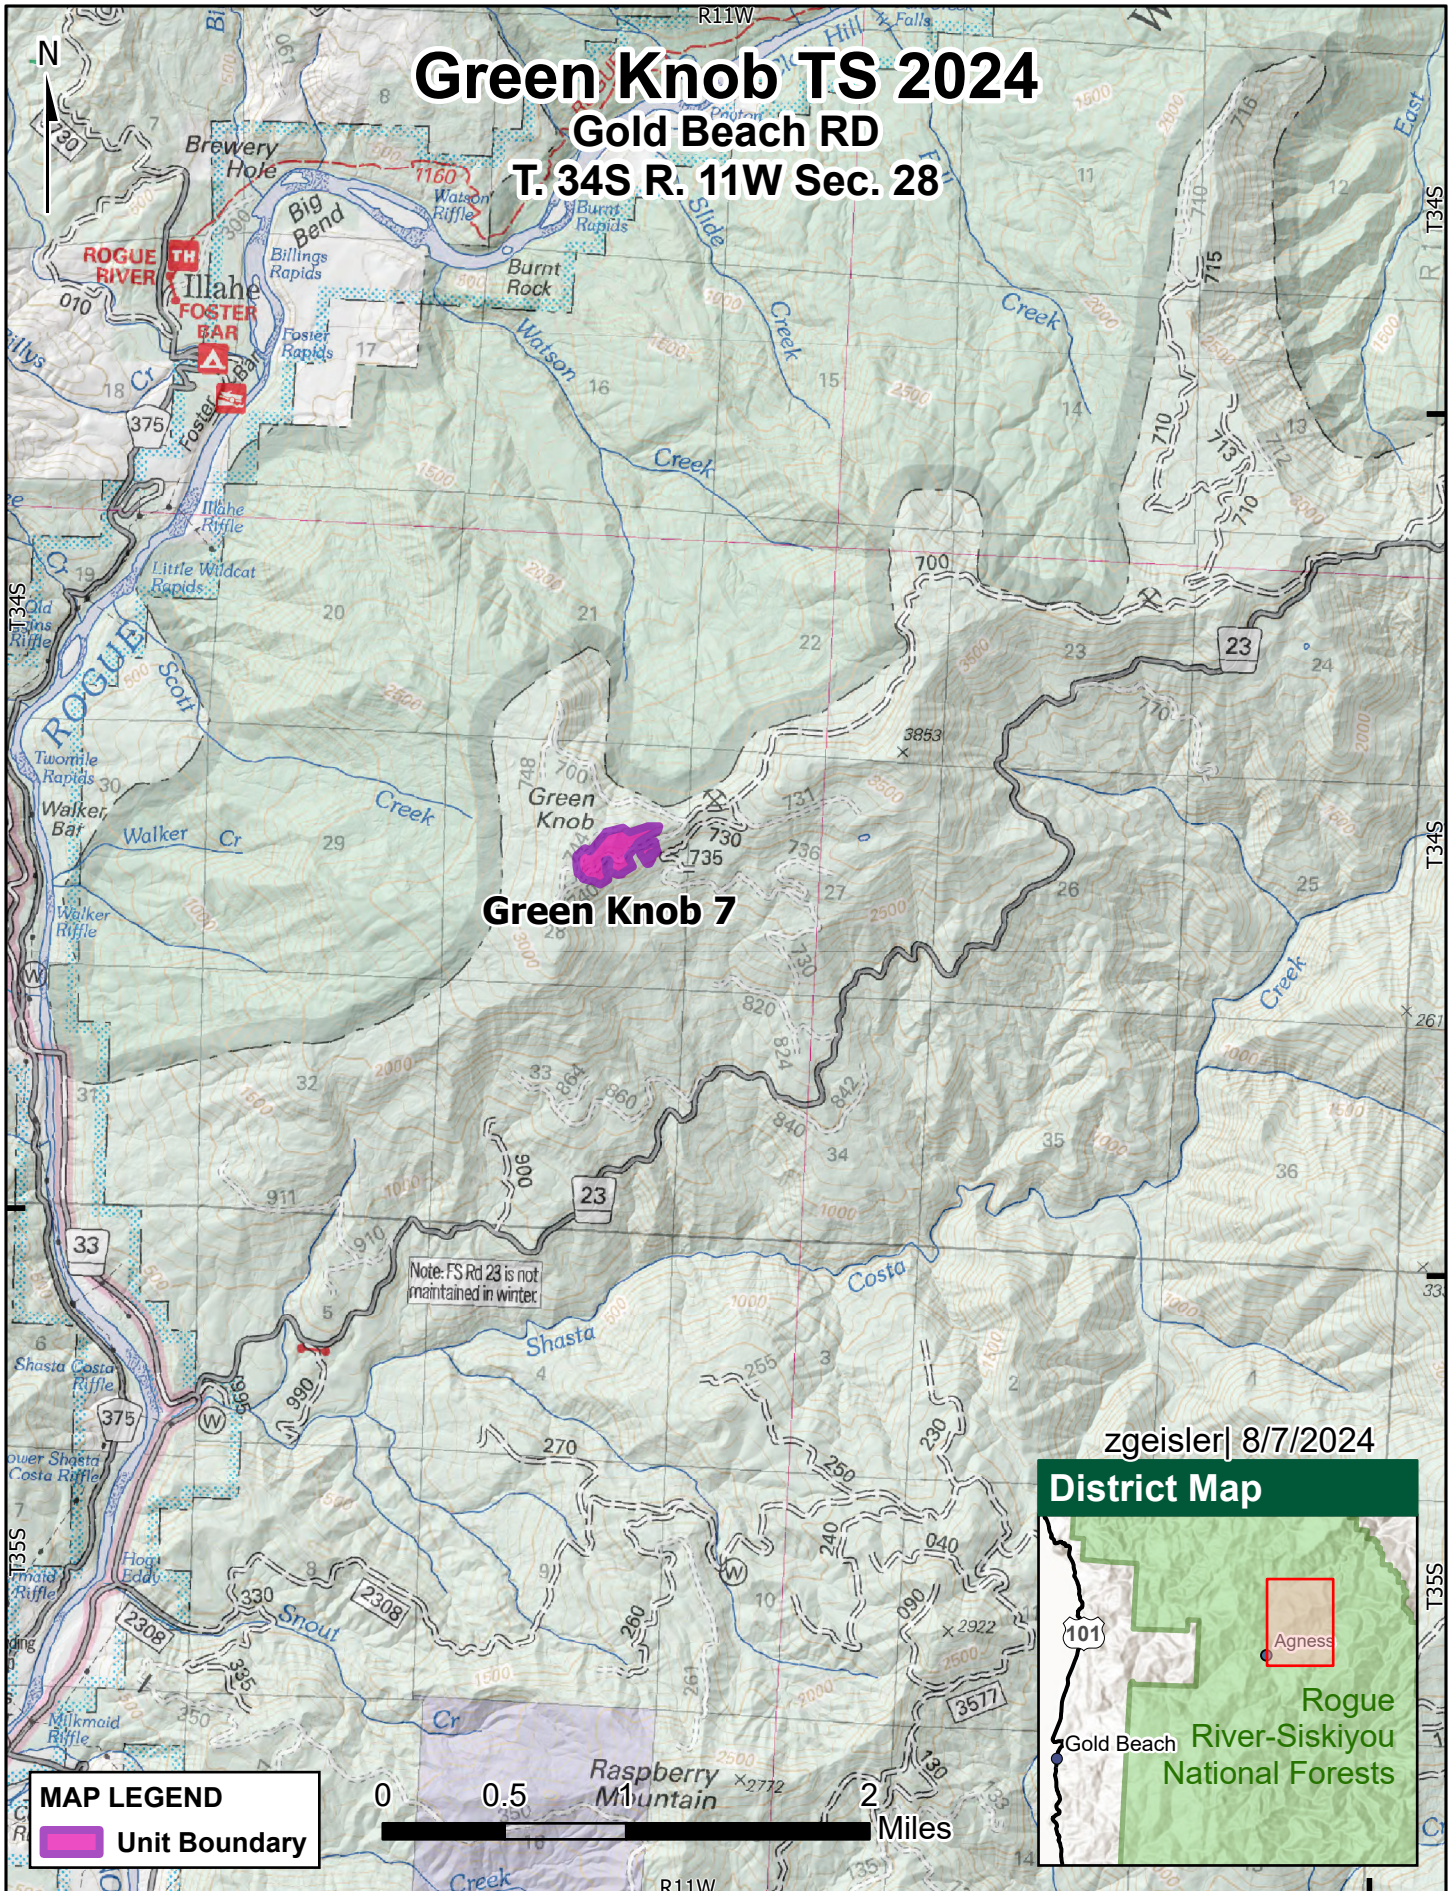

Green Knob TS 2024

Gold Beach RD
T. 34S R. 11W Sec. 28

zgeisler| 8/7/2024

USDA is an equal opportunity provider, employer and lender. This product is reproduced from geospatial information prepared by the USDA Forest Service. Geospatial information and Geographic Information Systems (GIS) product accuracy may vary. Using GIS products for purposes other than those for which they were created may yield inaccurate or misleading results. USDA Forest Service reserves the right to correct, update, modify or replace GIS products without notification