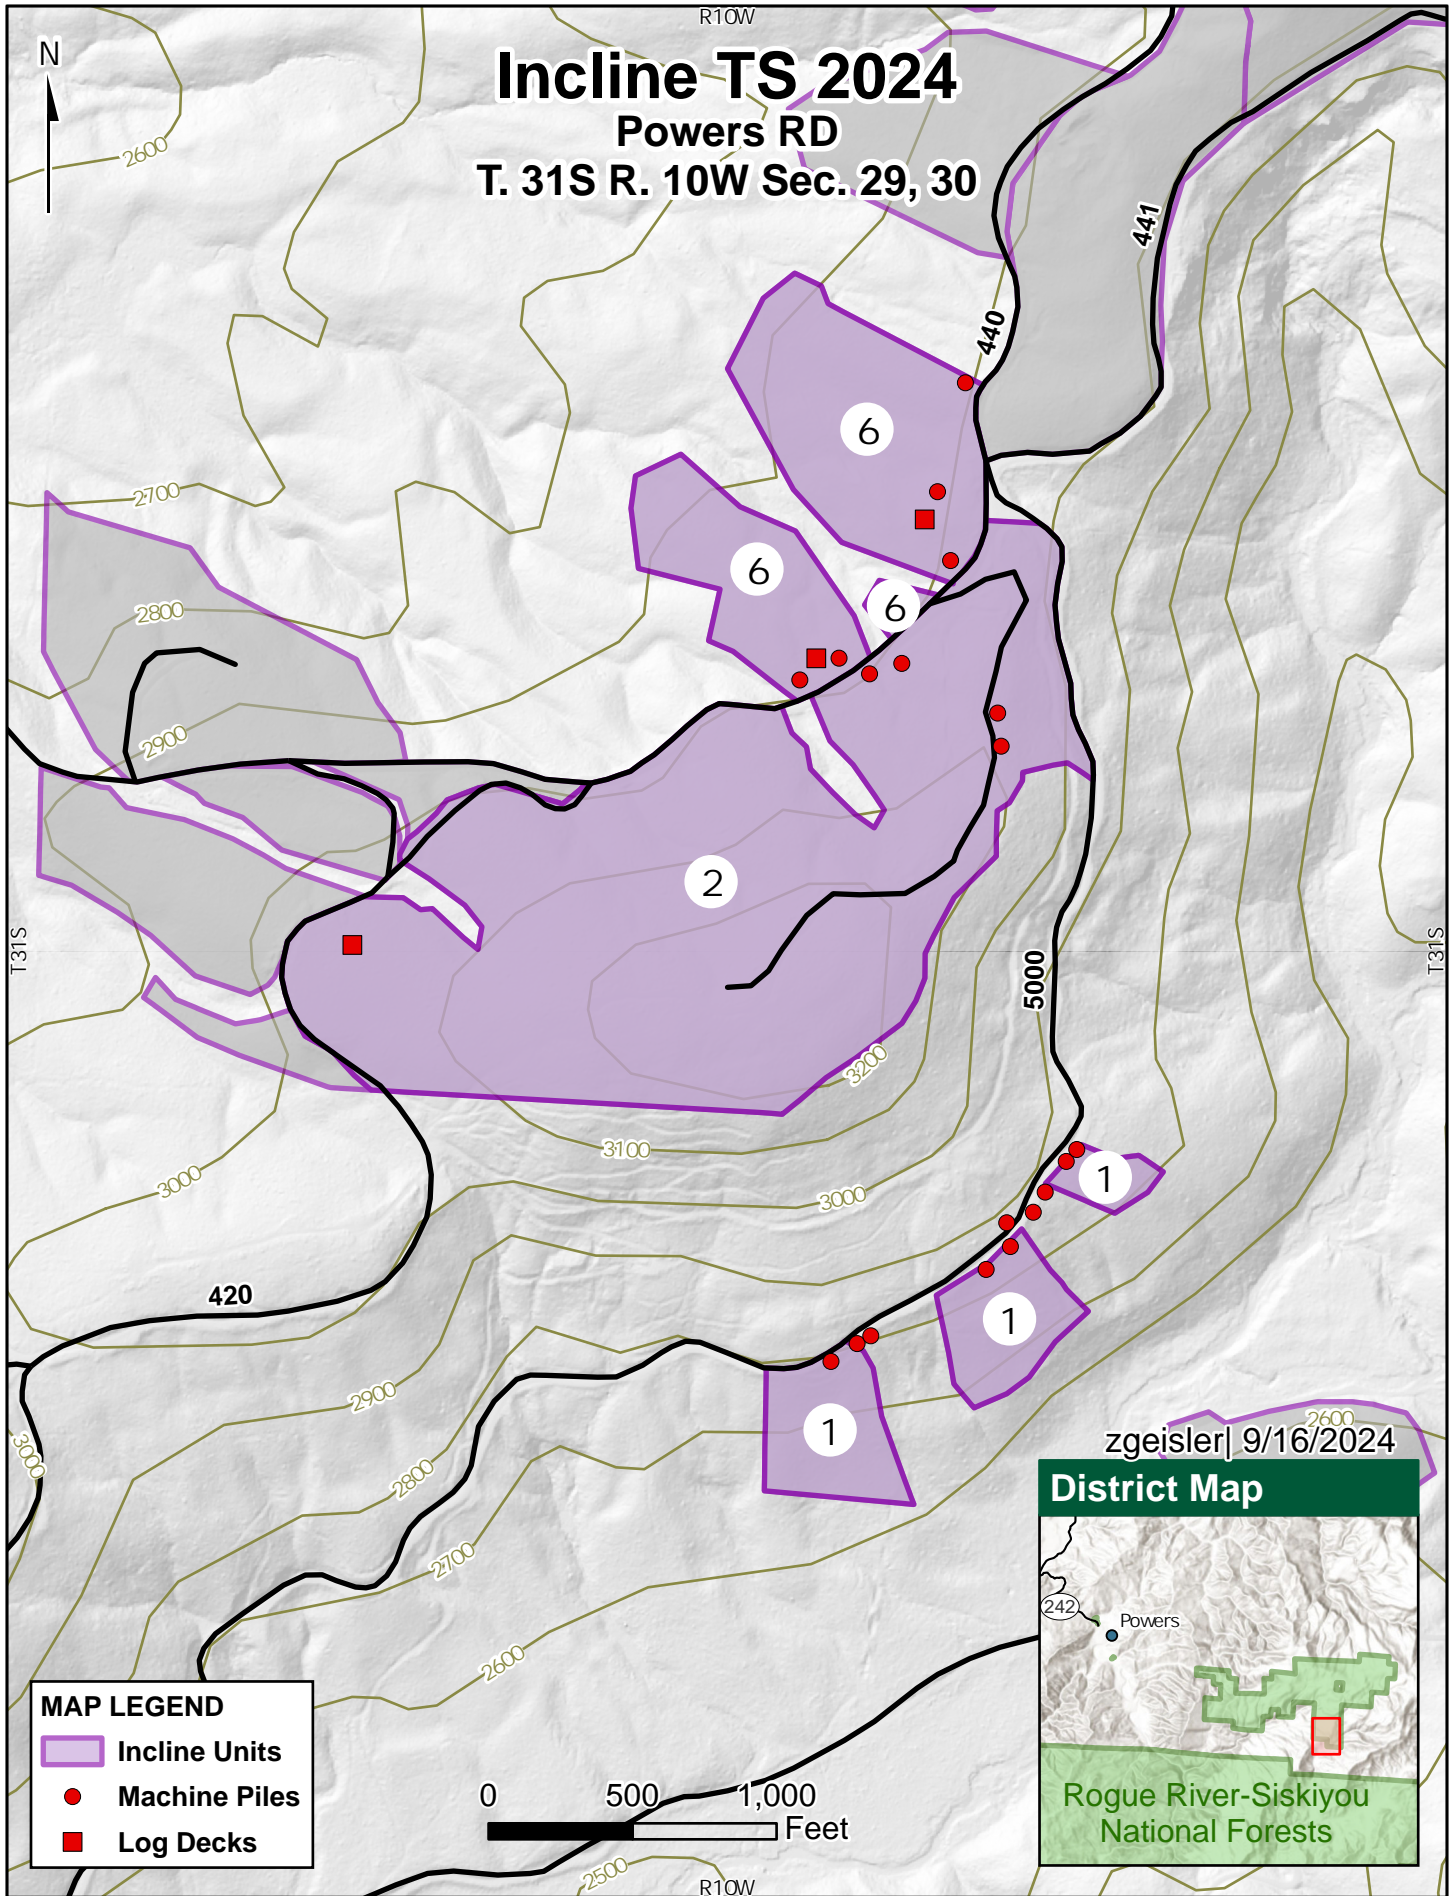

Incline TS 2024

Powers RD
T. 31S R. 10W Sec. 29, 30

MAP LEGEND

- Incline Units
- Machine Piles
- Log Decks

zgeisler | 9/16/2024

District Map

Rogue River-Siskiyou National Forest

USDA is an equal opportunity provider, employer and lender. This product is reproduced from geospatial information prepared by the USDA Forest Service. Geospatial information and Geographic Information Systems (GIS) product accuracy may vary. Using GIS products for purposes other than those for which they were created may yield inaccurate or misleading results. USDA Forest Service reserves the right to correct, update, modify or replace GIS products without notification