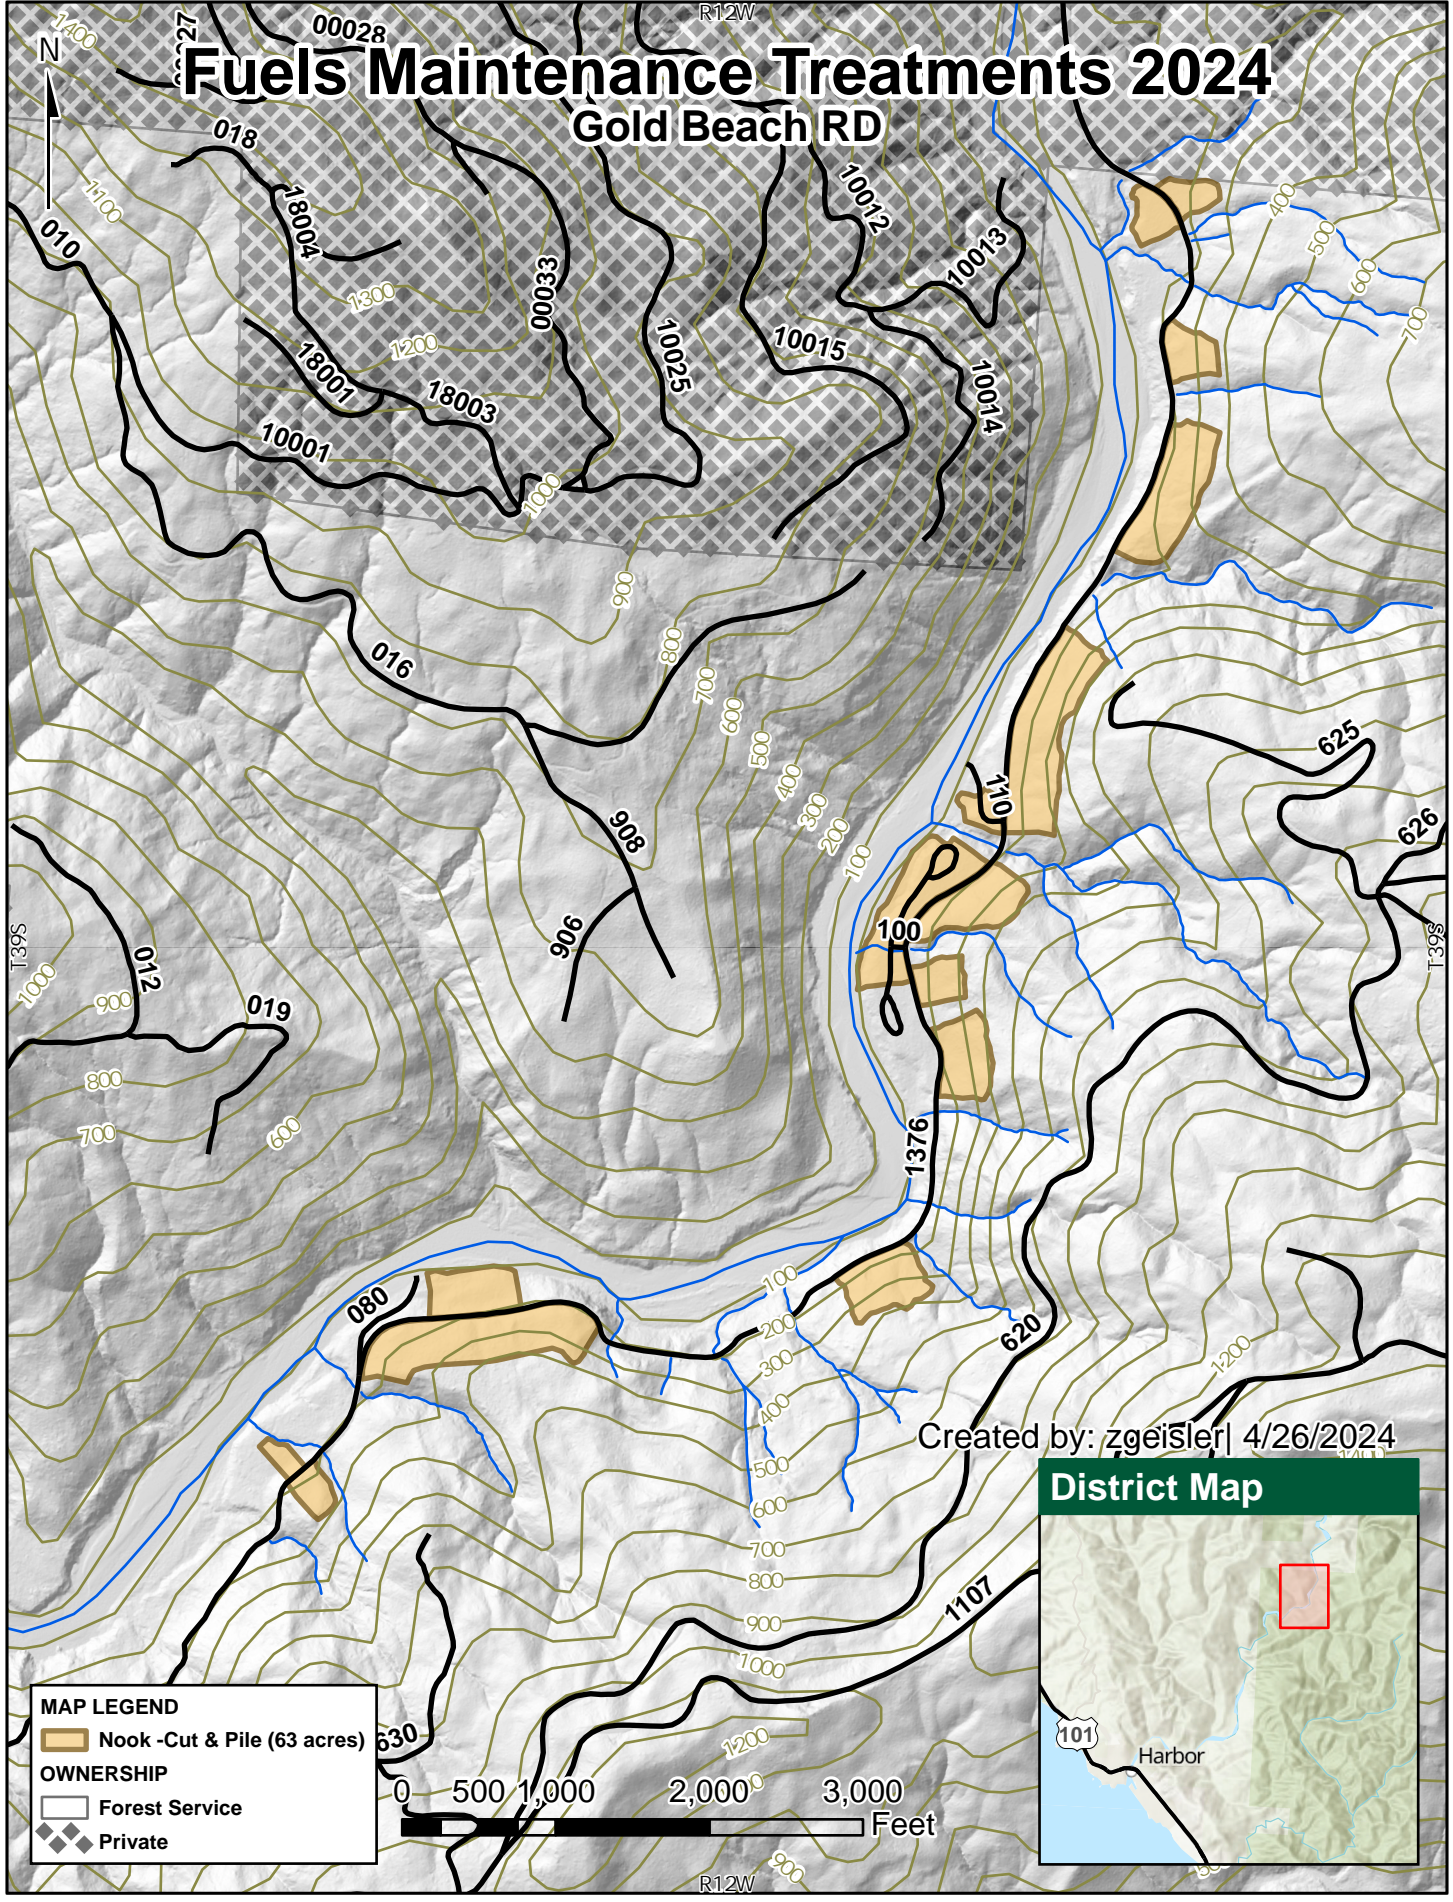

# Fuels Maintenance Treatments 2024

## Gold Beach RD

Created by: zgeisler | 4/26/2024

**MAP LEGEND**

- Nook -Cut & Pile (63 acres)
- OWNERSHIP**
- Forest Service
- Private

USDA is an equal opportunity provider, employer and lender. This product is reproduced from geospatial information prepared by the USDA Forest Service. Geospatial information and Geographic Information Systems (GIS) product accuracy may vary. Using GIS products for purposes other than those for which they were created may yield inaccurate or misleading results. USDA Forest Service reserves the right to correct, update, modify or replace GIS products without notification.