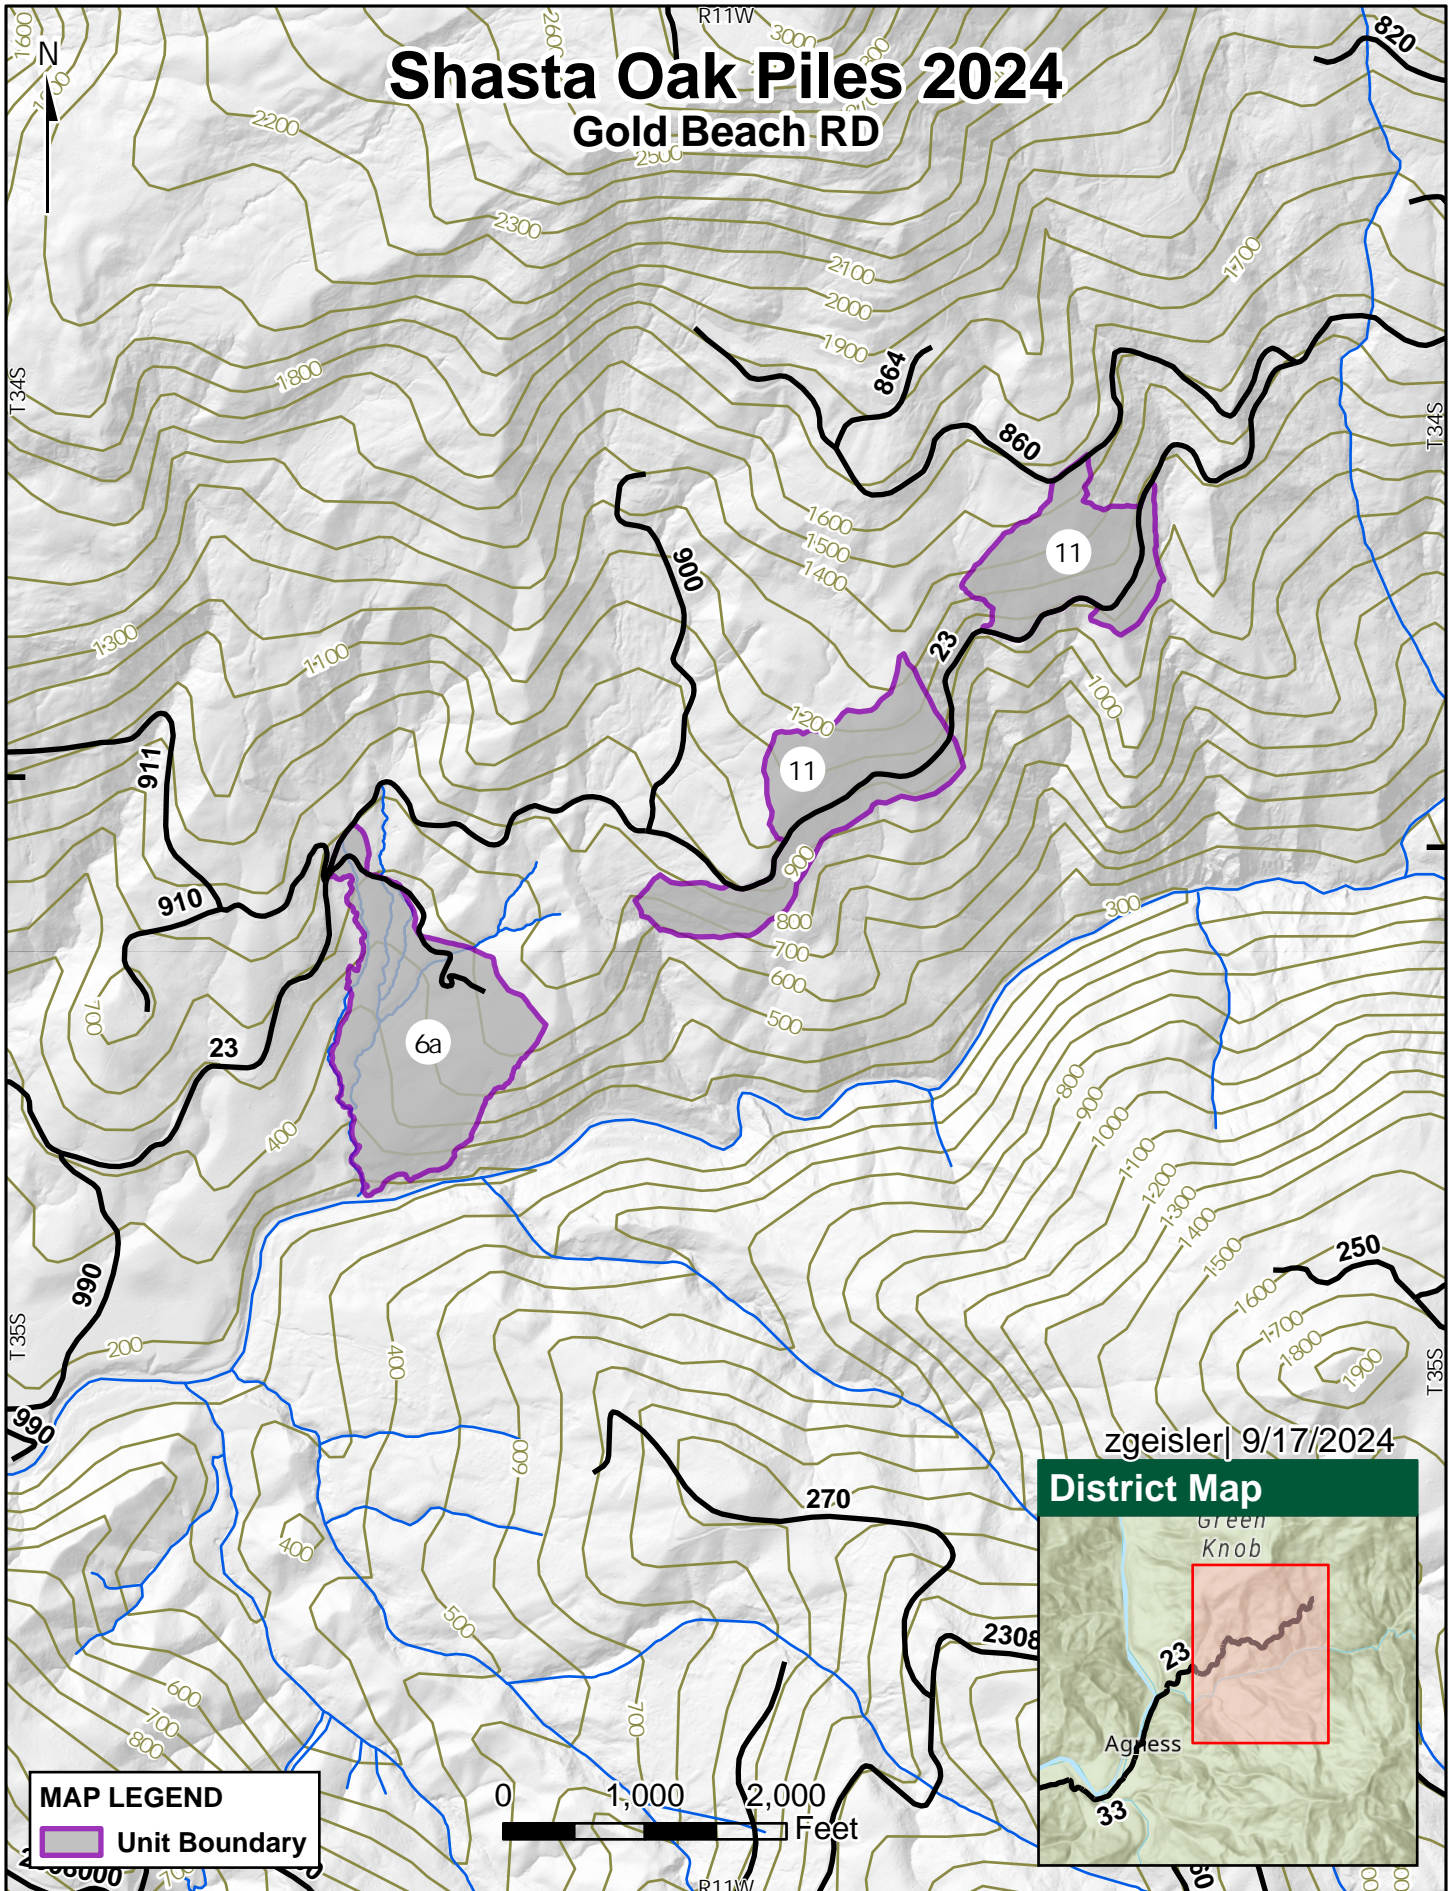

Shasta Oak Piles 2024

Gold Beach RD

MAP LEGEND
Unit Boundary

0 1,000 2,000 Feet

zgeisler| 9/17/2024

USDA is an equal opportunity provider, employer and lender. This product is reproduced from geospatial information prepared by the USDA Forest Service. Geospatial information and Geographic Information Systems (GIS) product accuracy may vary. Using GIS products for purposes other than those for which they were created may yield inaccurate or misleading results. USDA Forest Service reserves the right to correct, update, modify or replace GIS products without notification