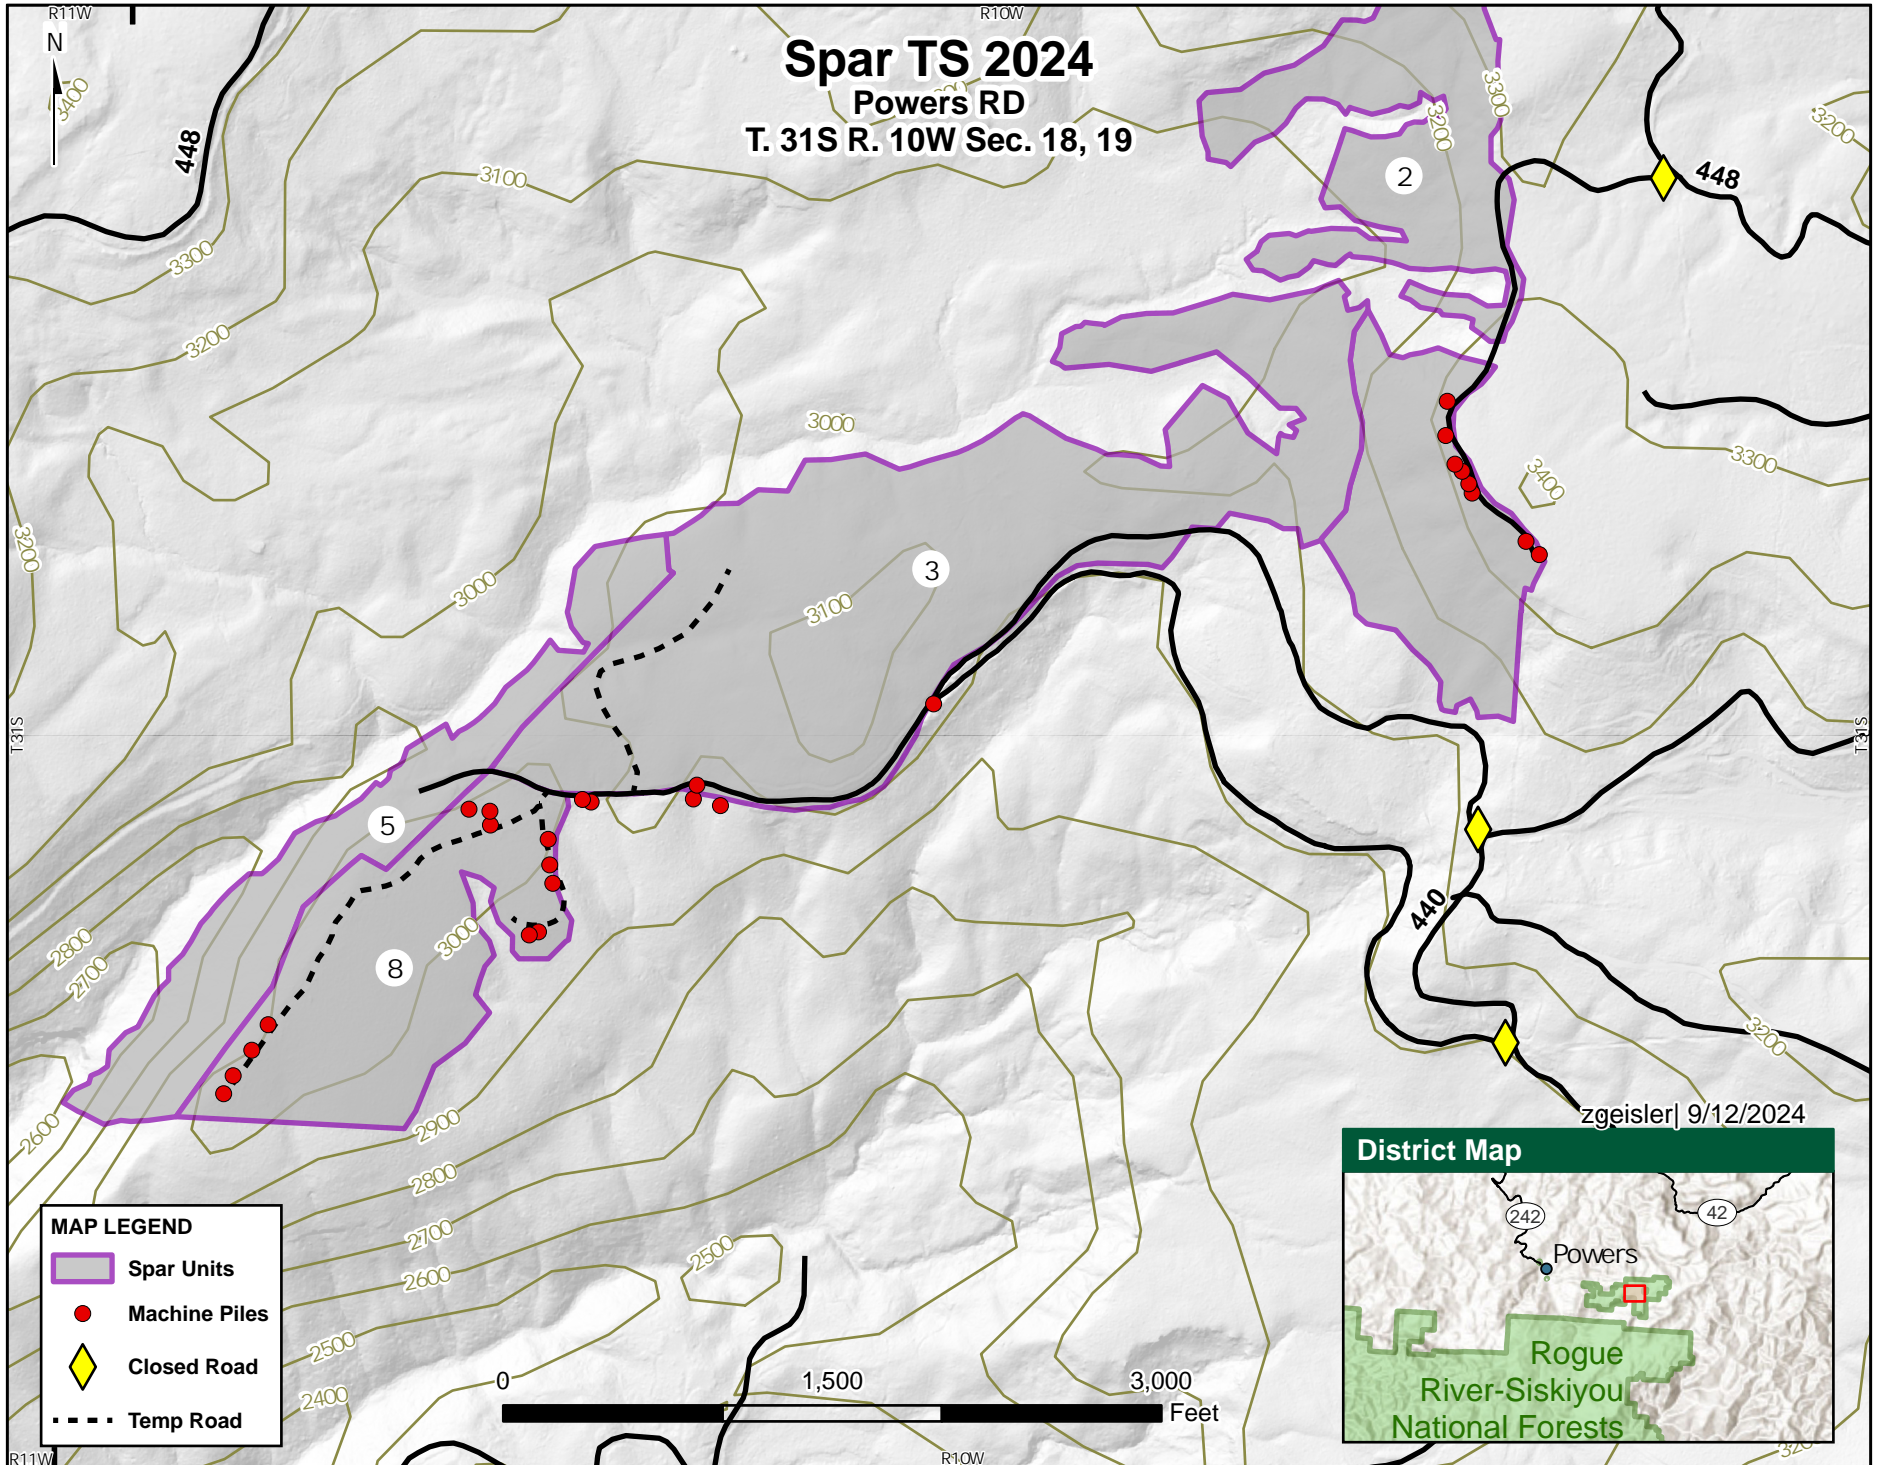

Spar TS 2024

Powers RD
T. 31S R. 10W Sec. 18, 19

MAP LEGEND

- Spar Units
- Machine Piles
- Closed Road
- Temp Road