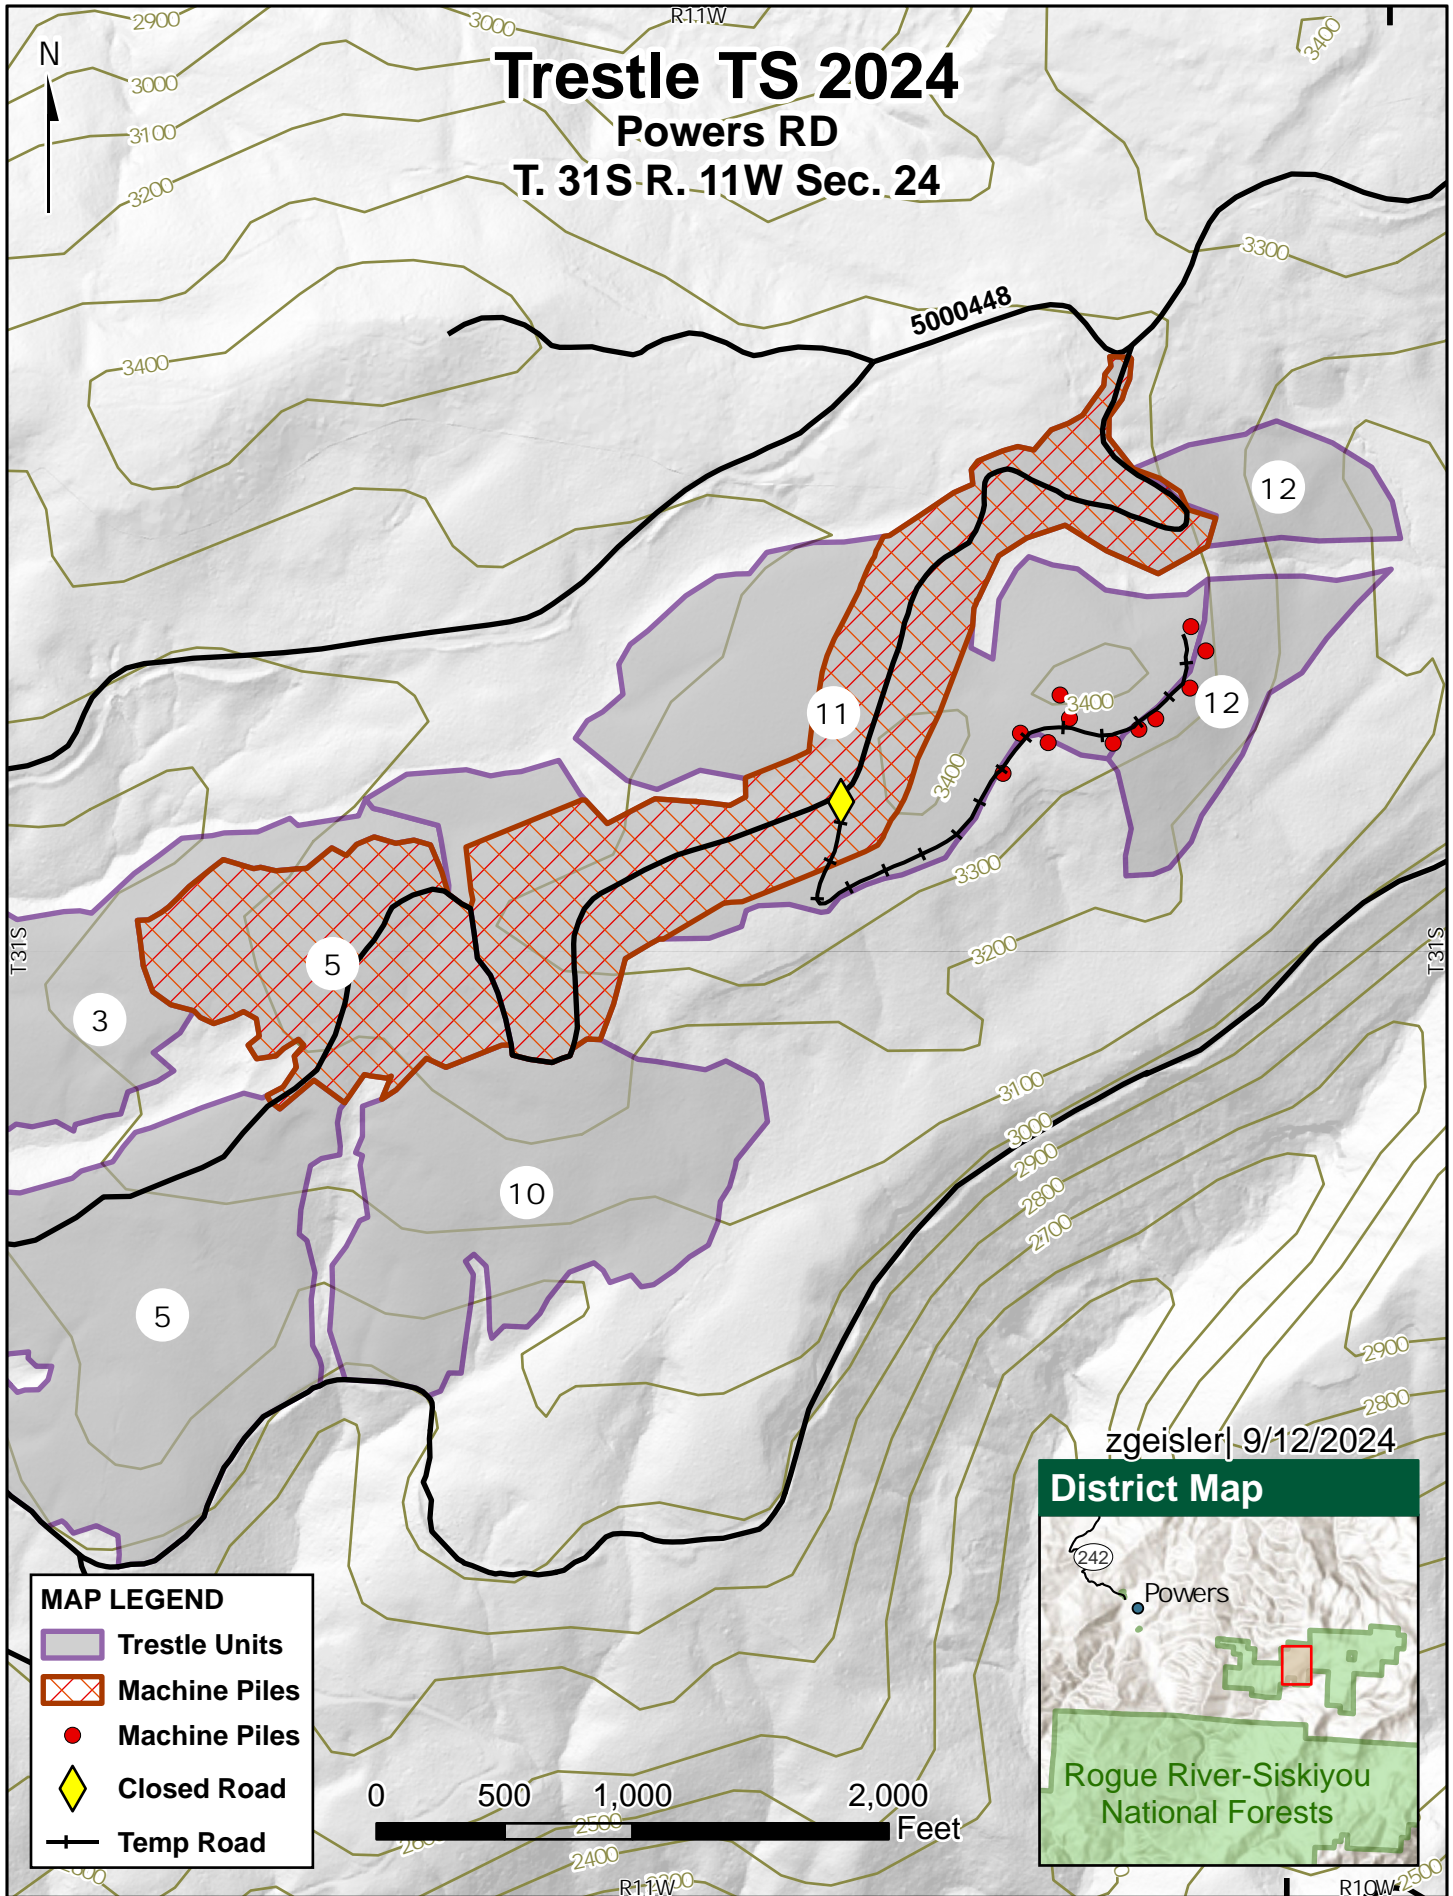

Trestle TS 2024

Powers RD

T. 31S R. 11W Sec. 24

MAP LEGEND

- Trestle Units
- Machine Piles
- Machine Piles
- Closed Road
- Temp Road

zgeisler| 9/12/2024

District Map

Rogue River-Siskiyou National Forests