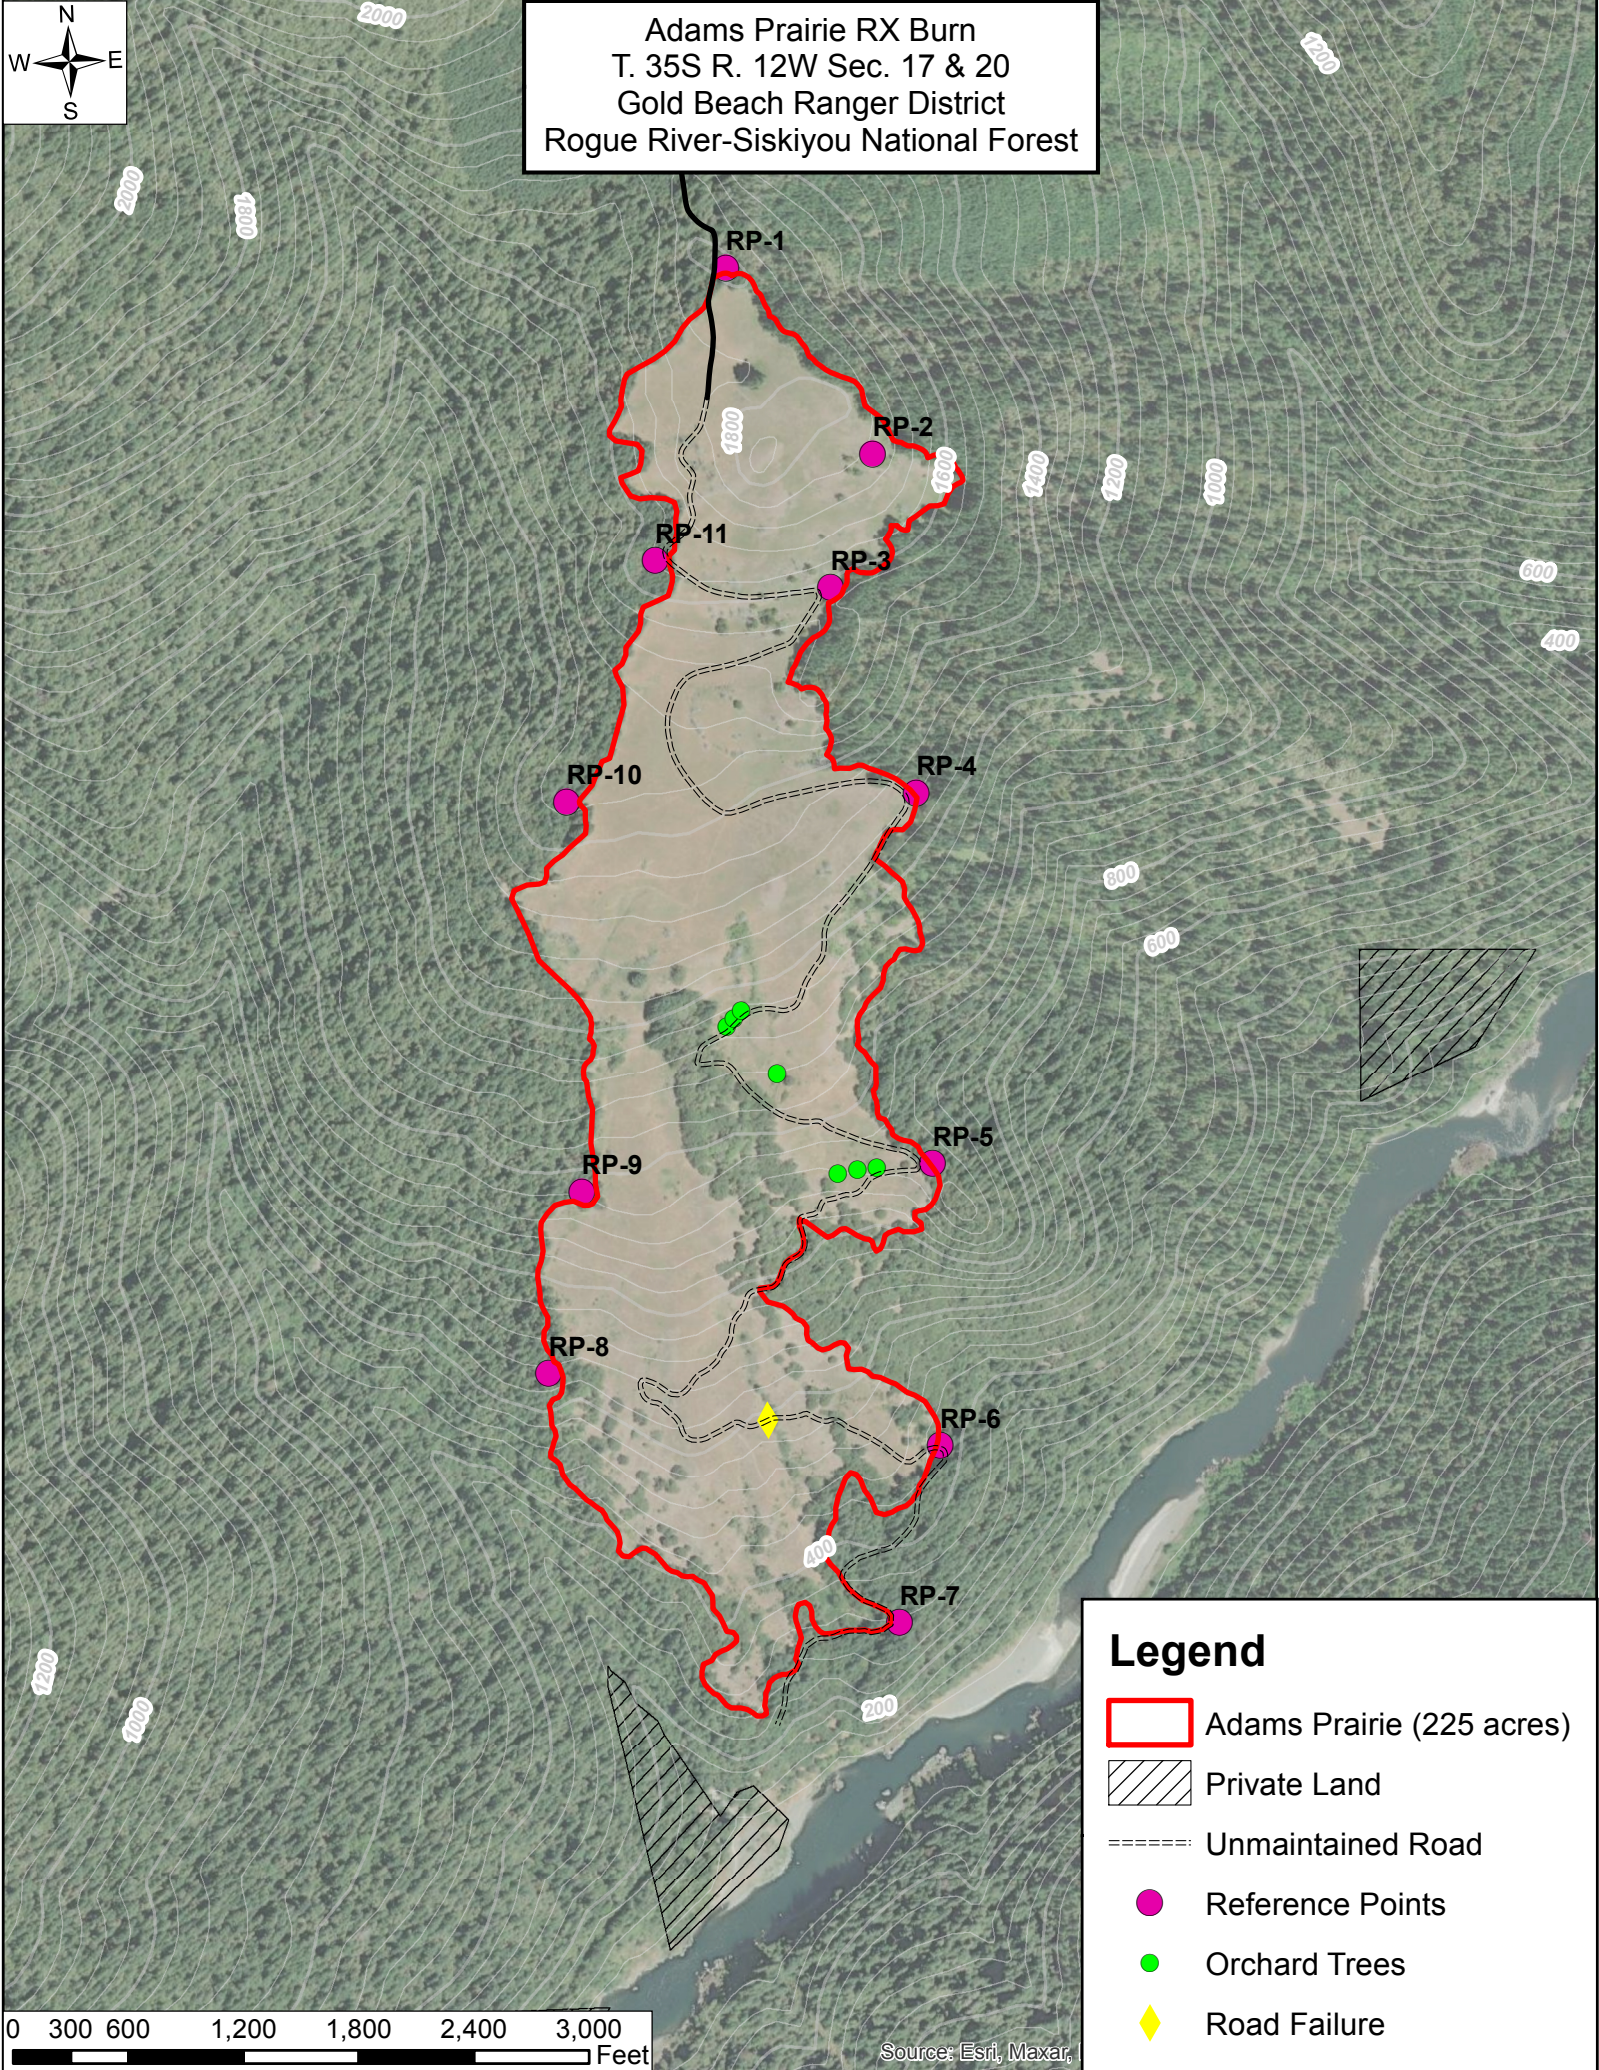

Adams Prairie RX Burn
T. 35S R. 12W Sec. 17 & 20
Gold Beach Ranger District
Rogue River-Siskiyou National Forest

Legend

- Adams Prairie (225 acres)
- Private Land
- Unmaintained Road
- Reference Points
- Orchard Trees
- Road Failure

0 300 600 1,200 1,800 2,400 3,000 Feet

Source: Esri, Maxar,