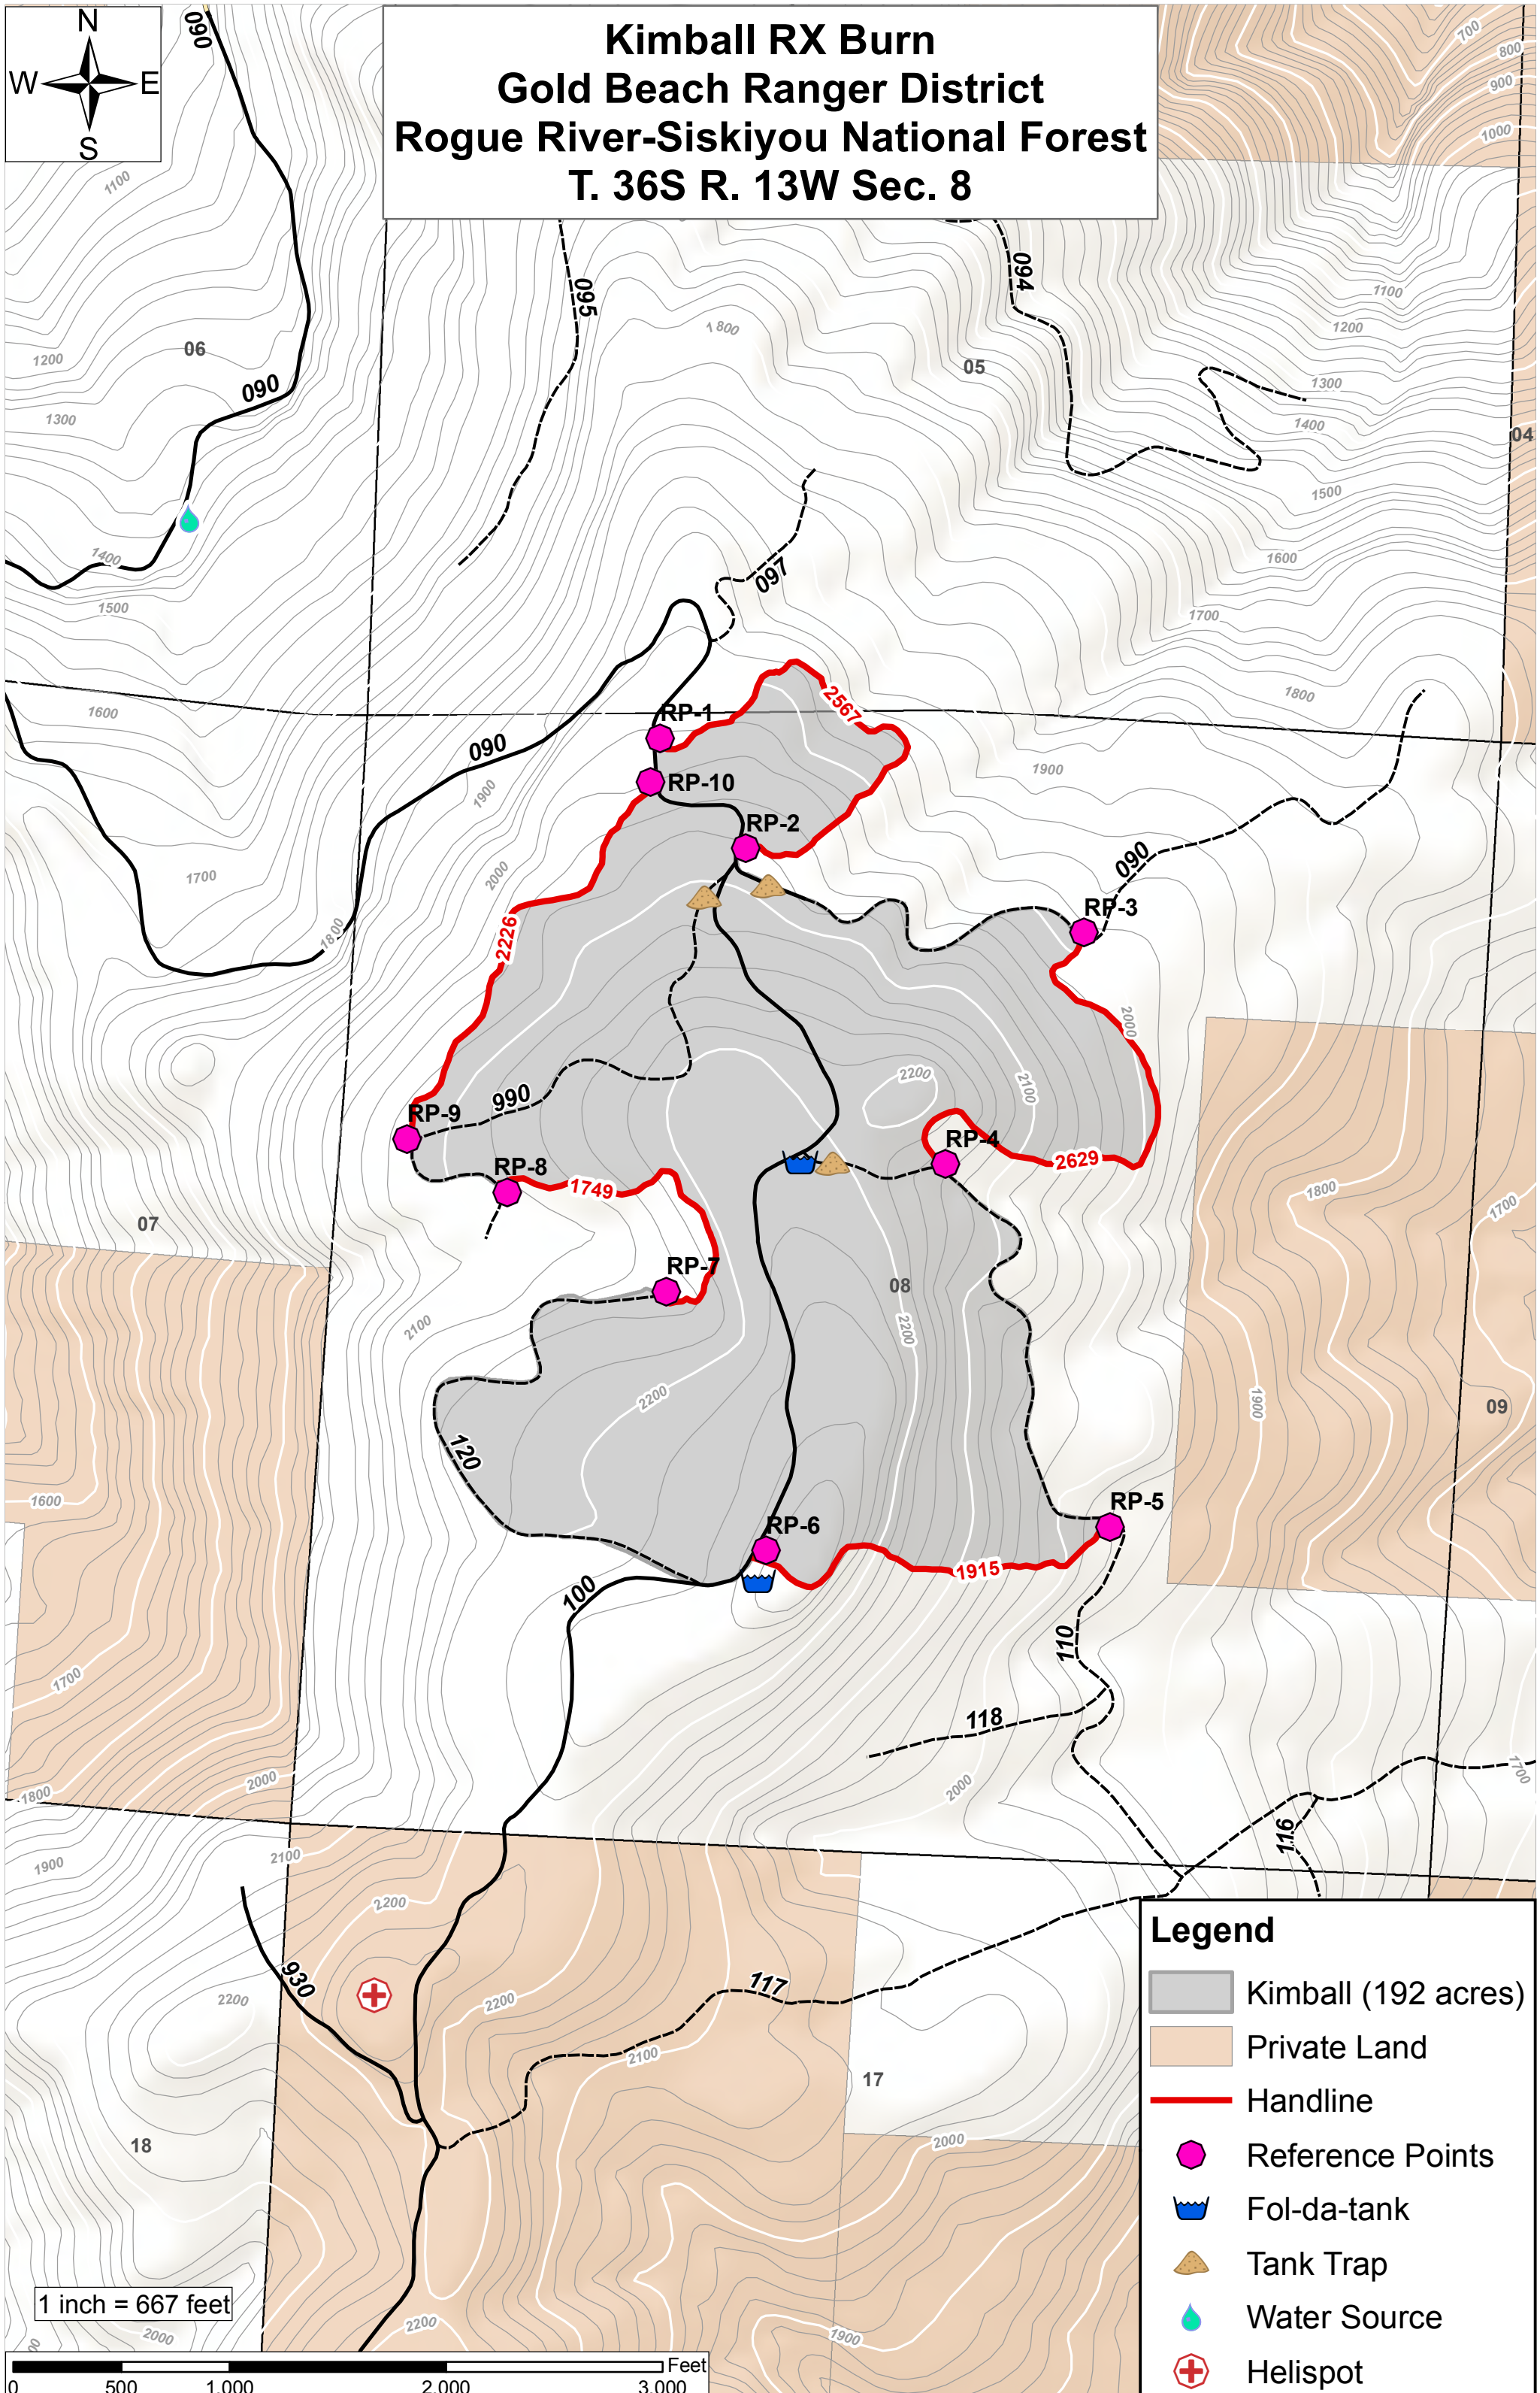

Kimball RX Burn

Gold Beach Ranger District

Rogue River-Siskiyou National Forest

T. 36S R. 13W Sec. 8

Legend

- Kimball (192 acres)
- Private Land
- Handline
- Reference Points
- Fol-da-tank
- Tank Trap
- Water Source
- + Helispot

1 inch = 667 feet