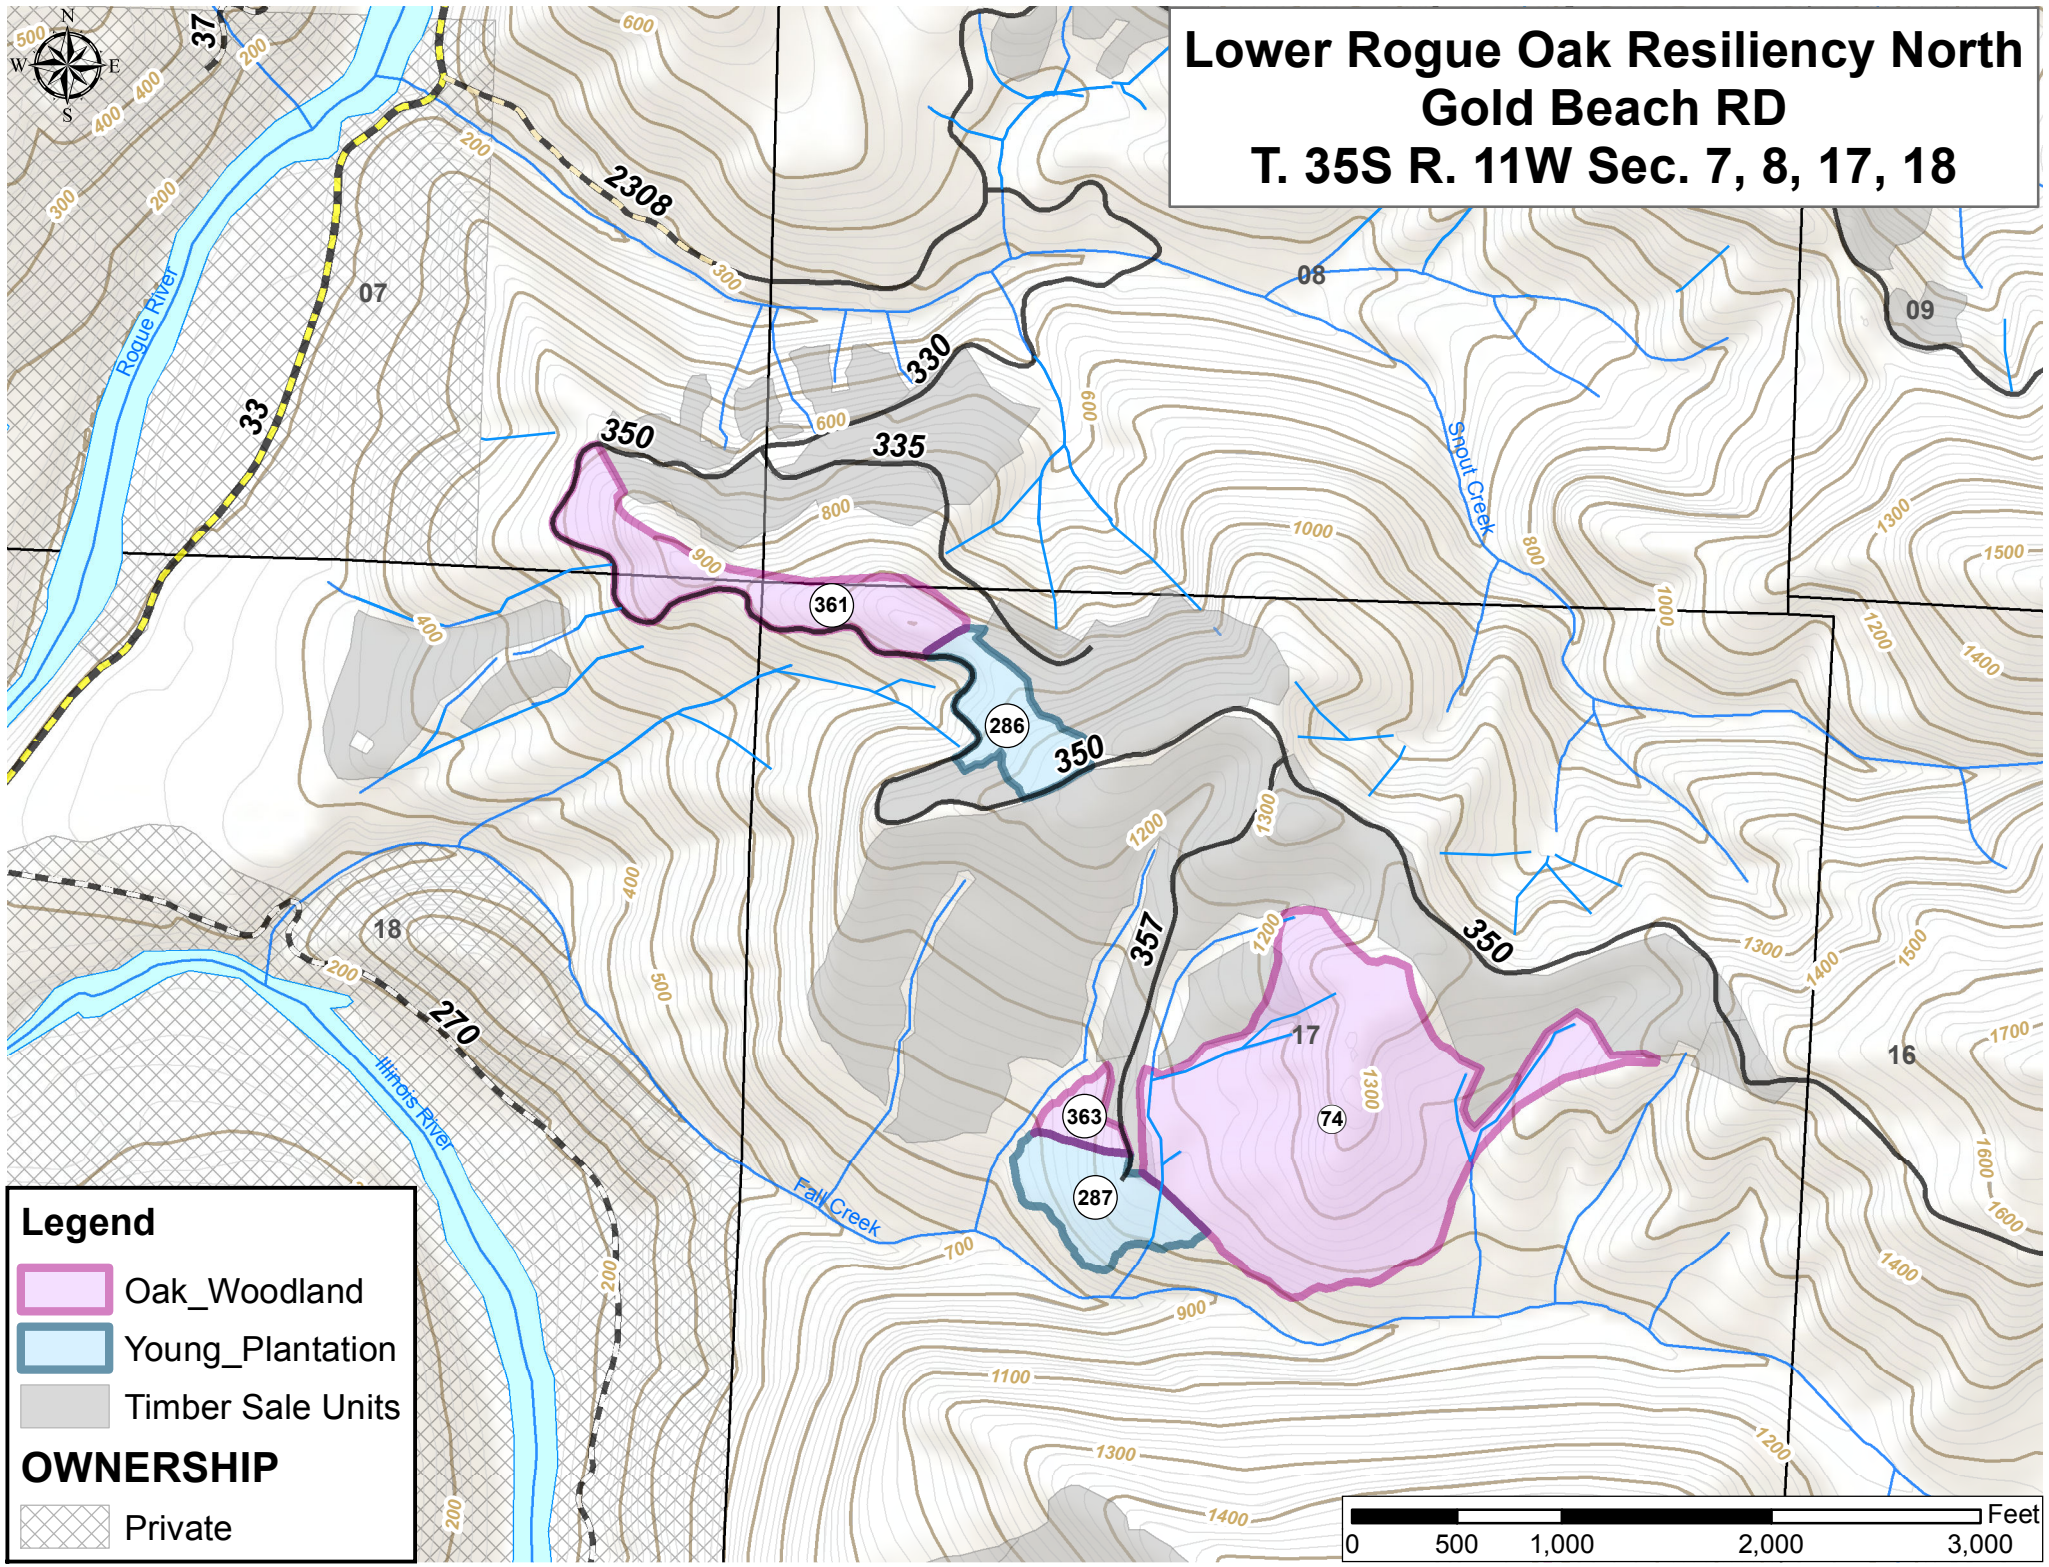

Lower Rogue Oak Resiliency North Gold Beach RD T. 35S R. 11W Sec. 7, 8, 17, 18

Legend

- Oak_Woodland
- Young_Plantation
- Timber Sale Units

OWNERSHIP

- Private