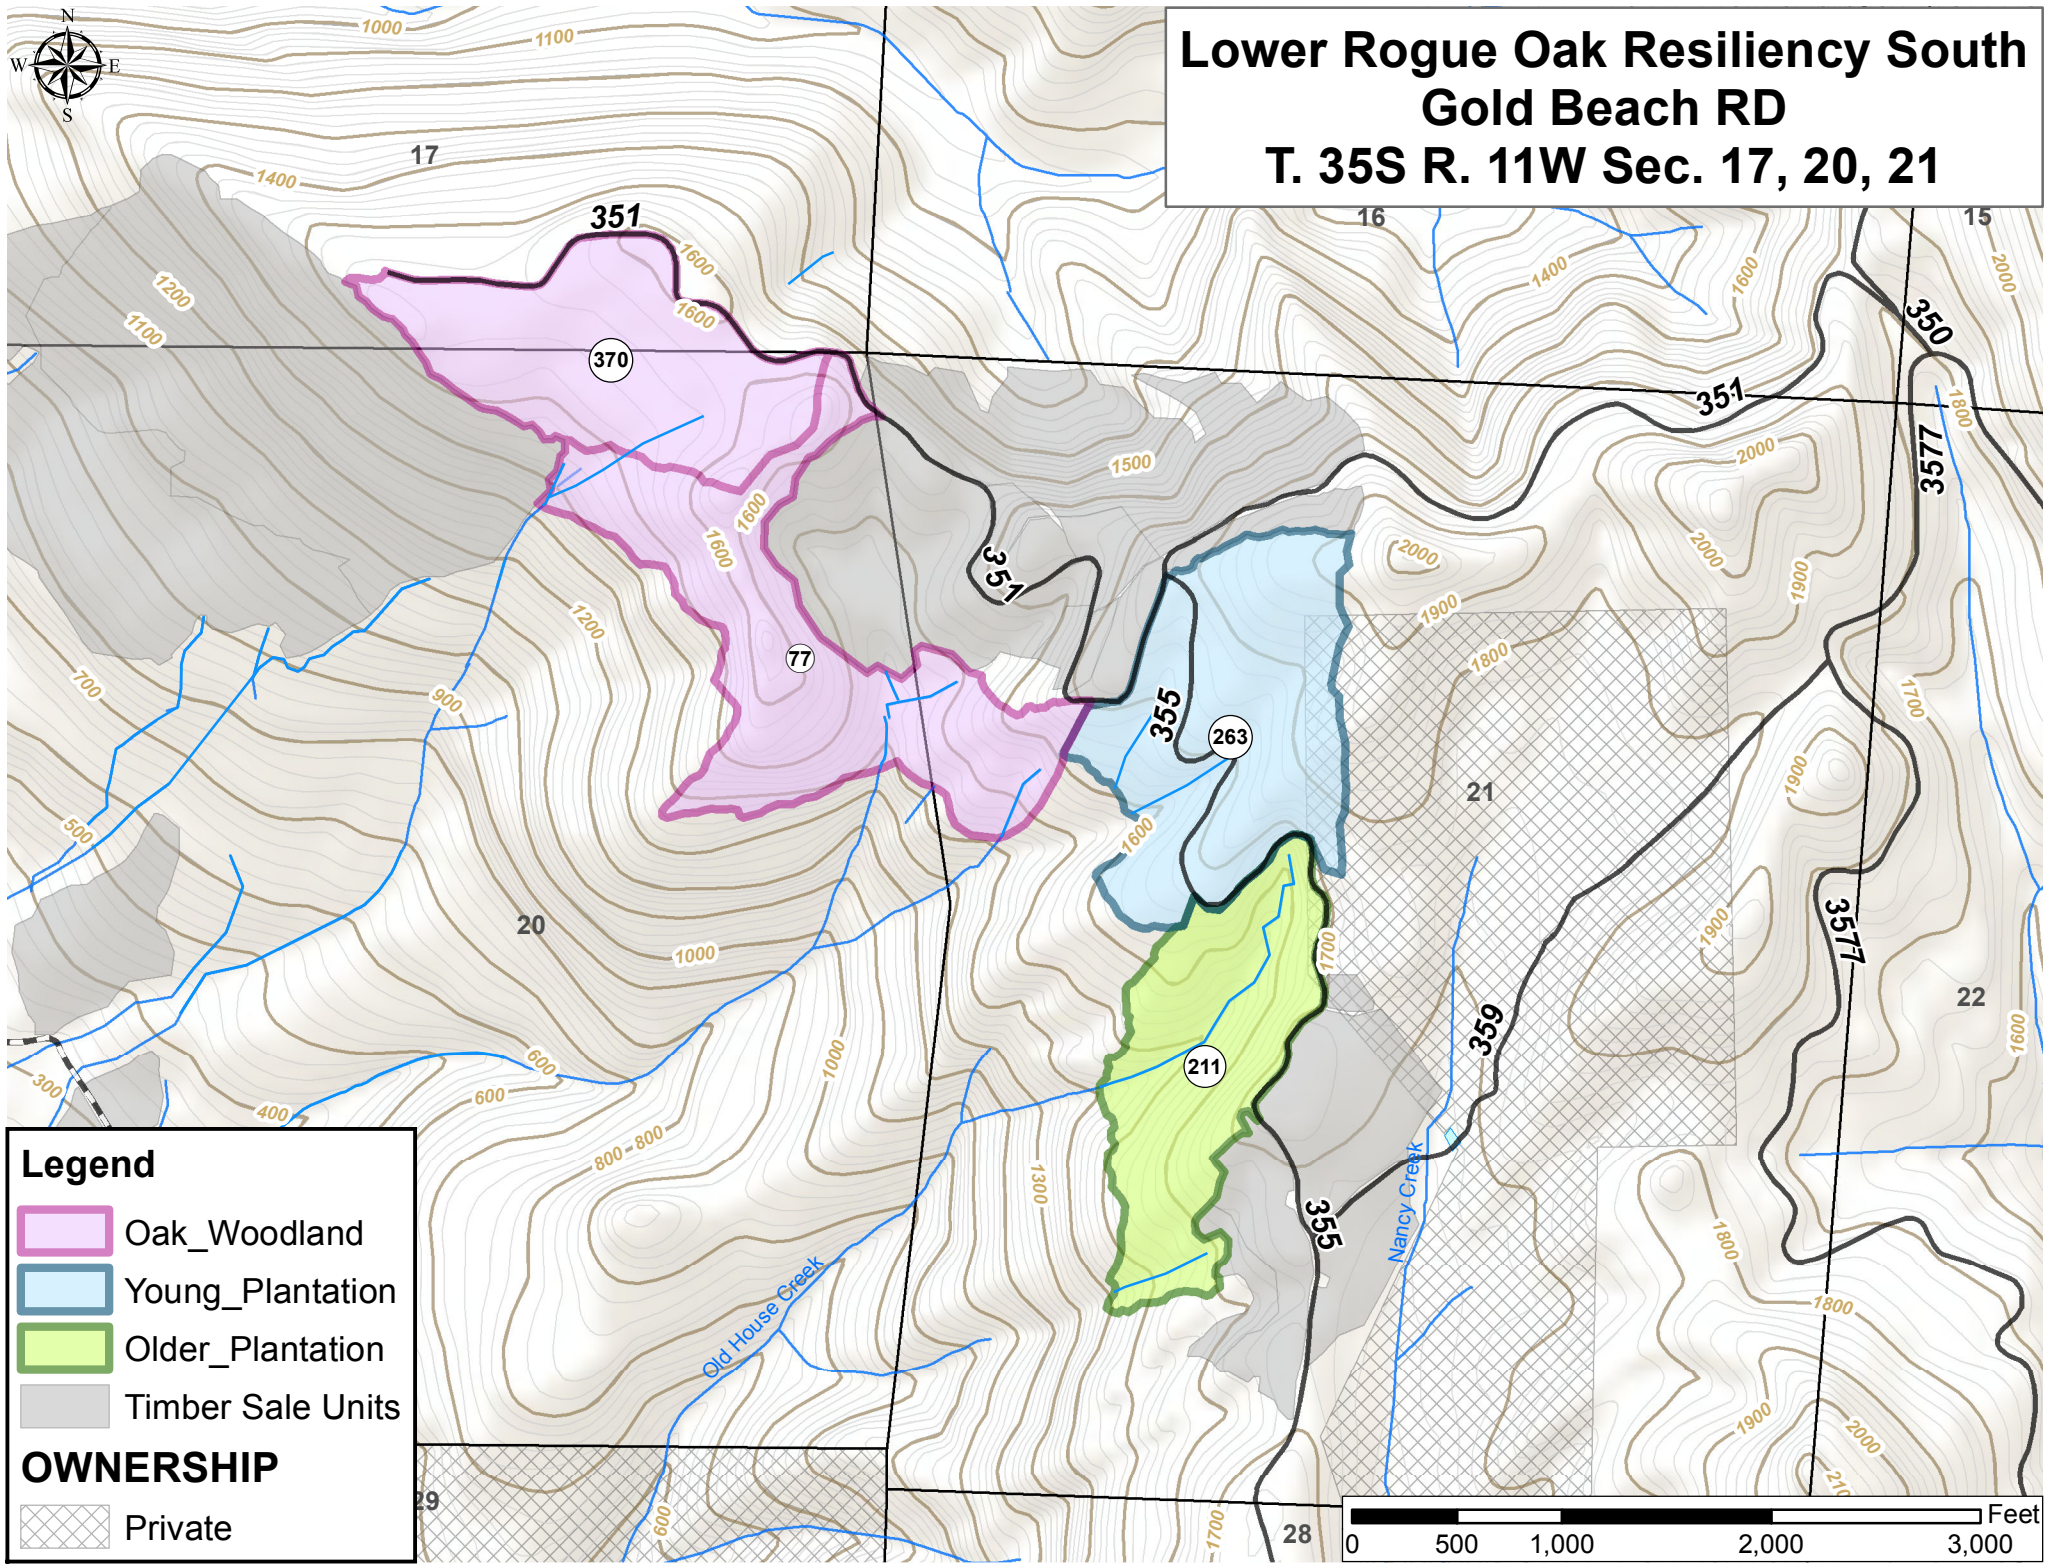

# Lower Rogue Oak Resiliency South Gold Beach RD T. 35S R. 11W Sec. 17, 20, 21

**Legend**

- Oak\_Woodland
- Young\_Plantation
- Older\_Plantation
- Timber Sale Units

**OWNERSHIP**

- Private