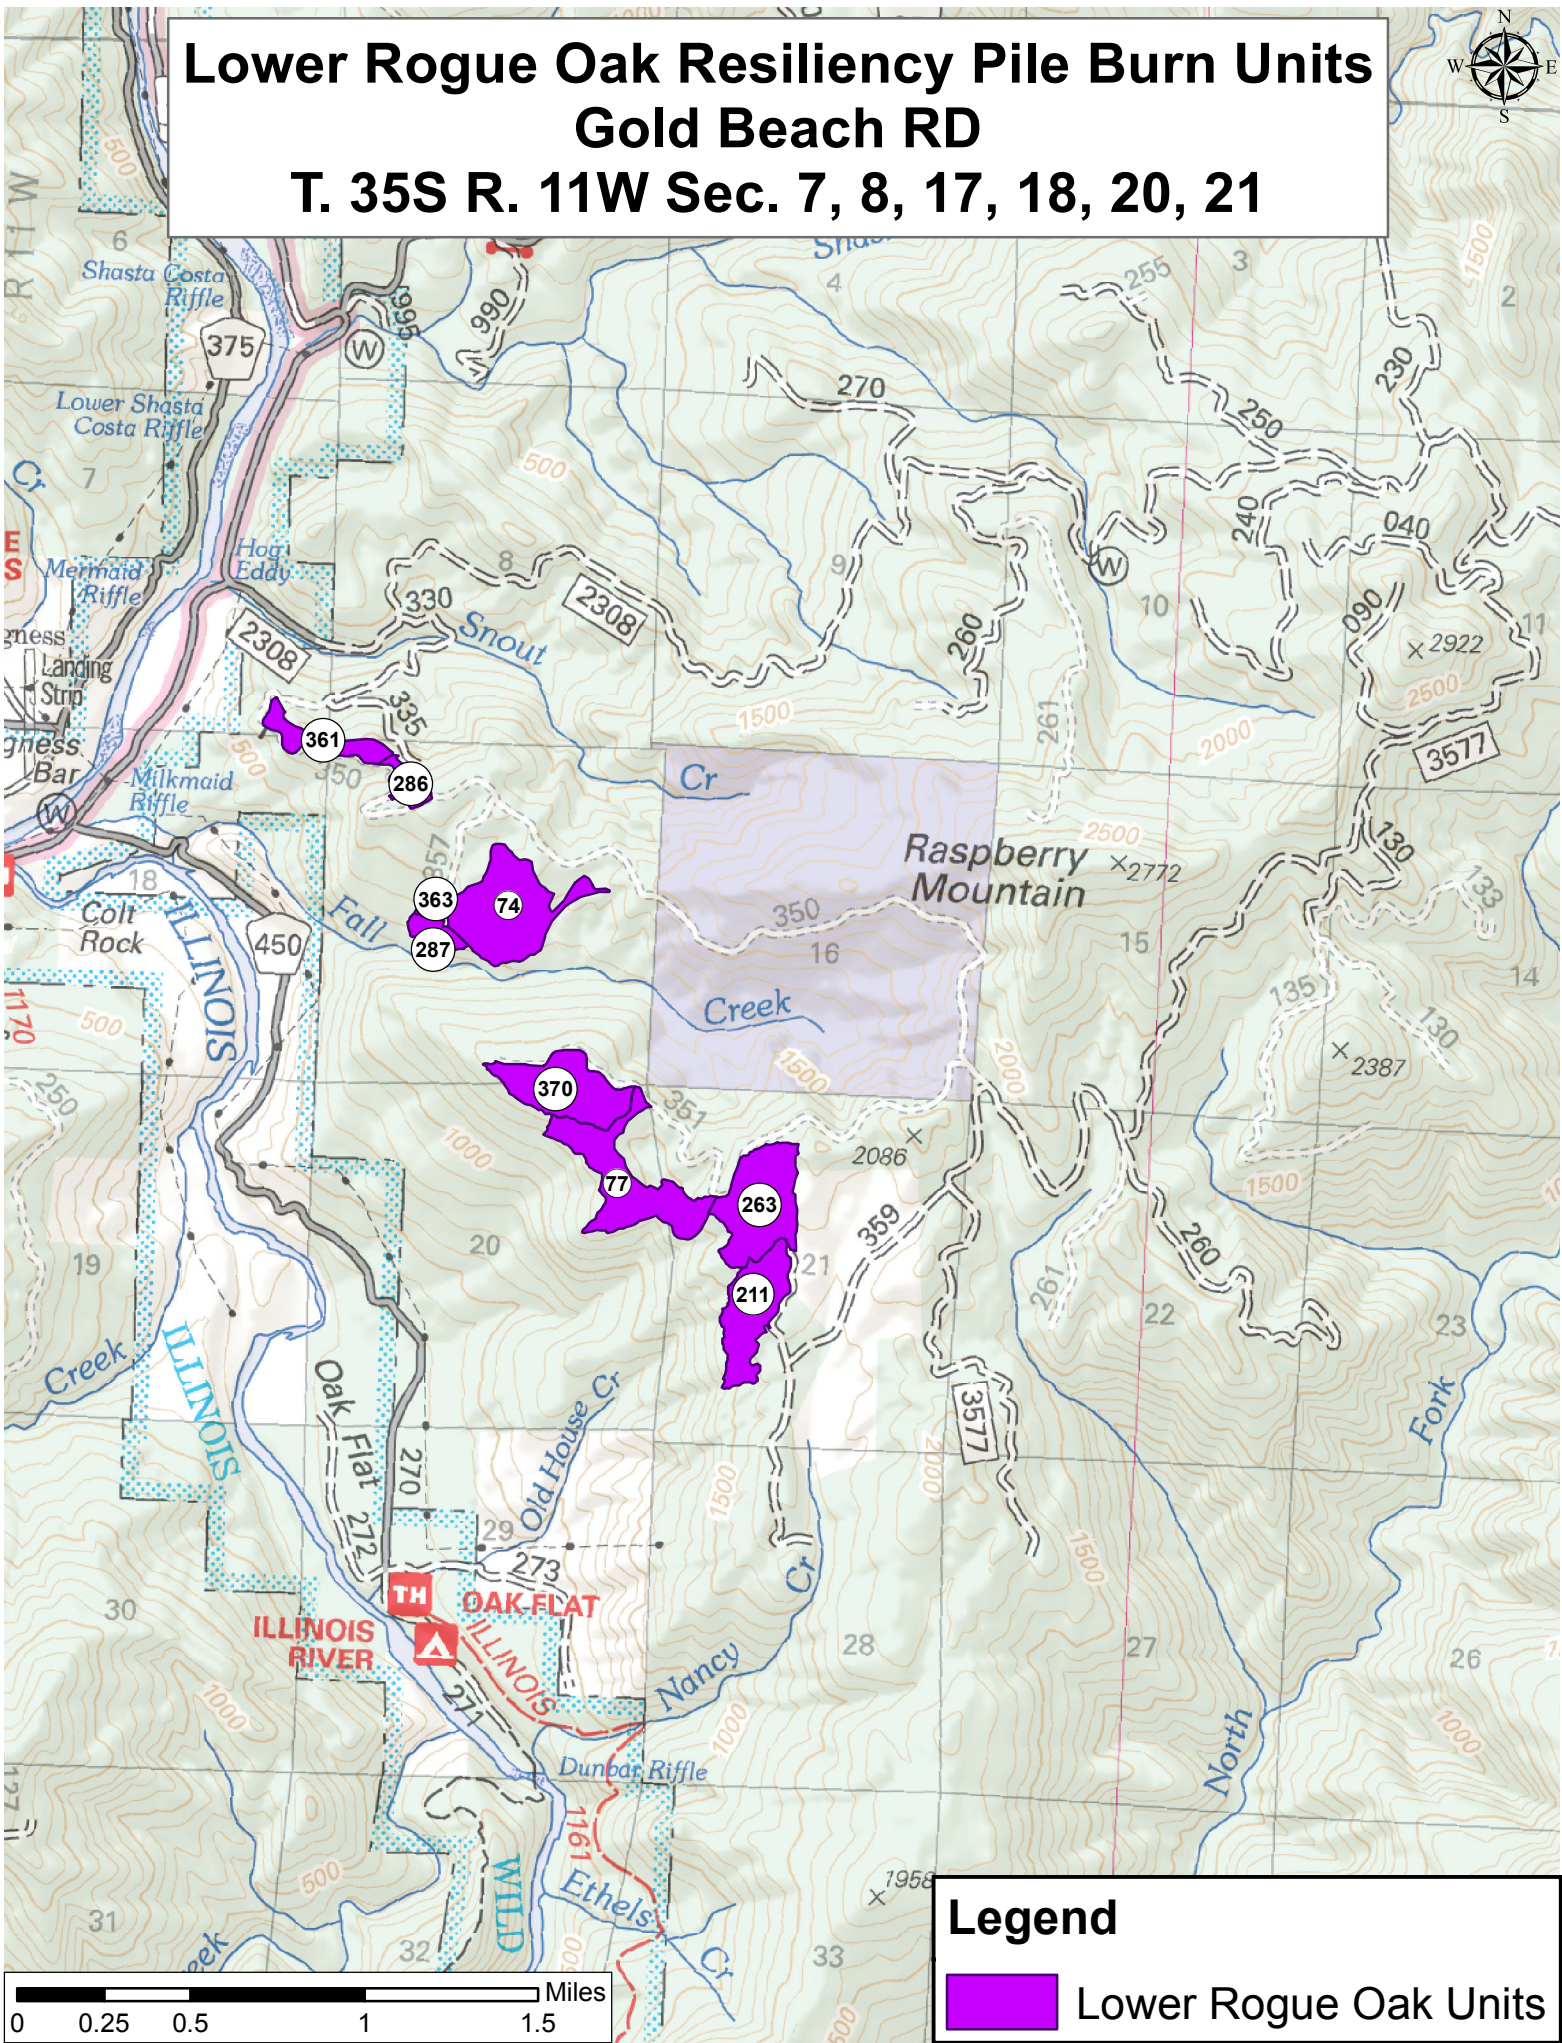

Lower Rogue Oak Resiliency Pile Burn Units Gold Beach RD T. 35S R. 11W Sec. 7, 8, 17, 18, 20, 21

Legend

 Lower Rogue Oak Units