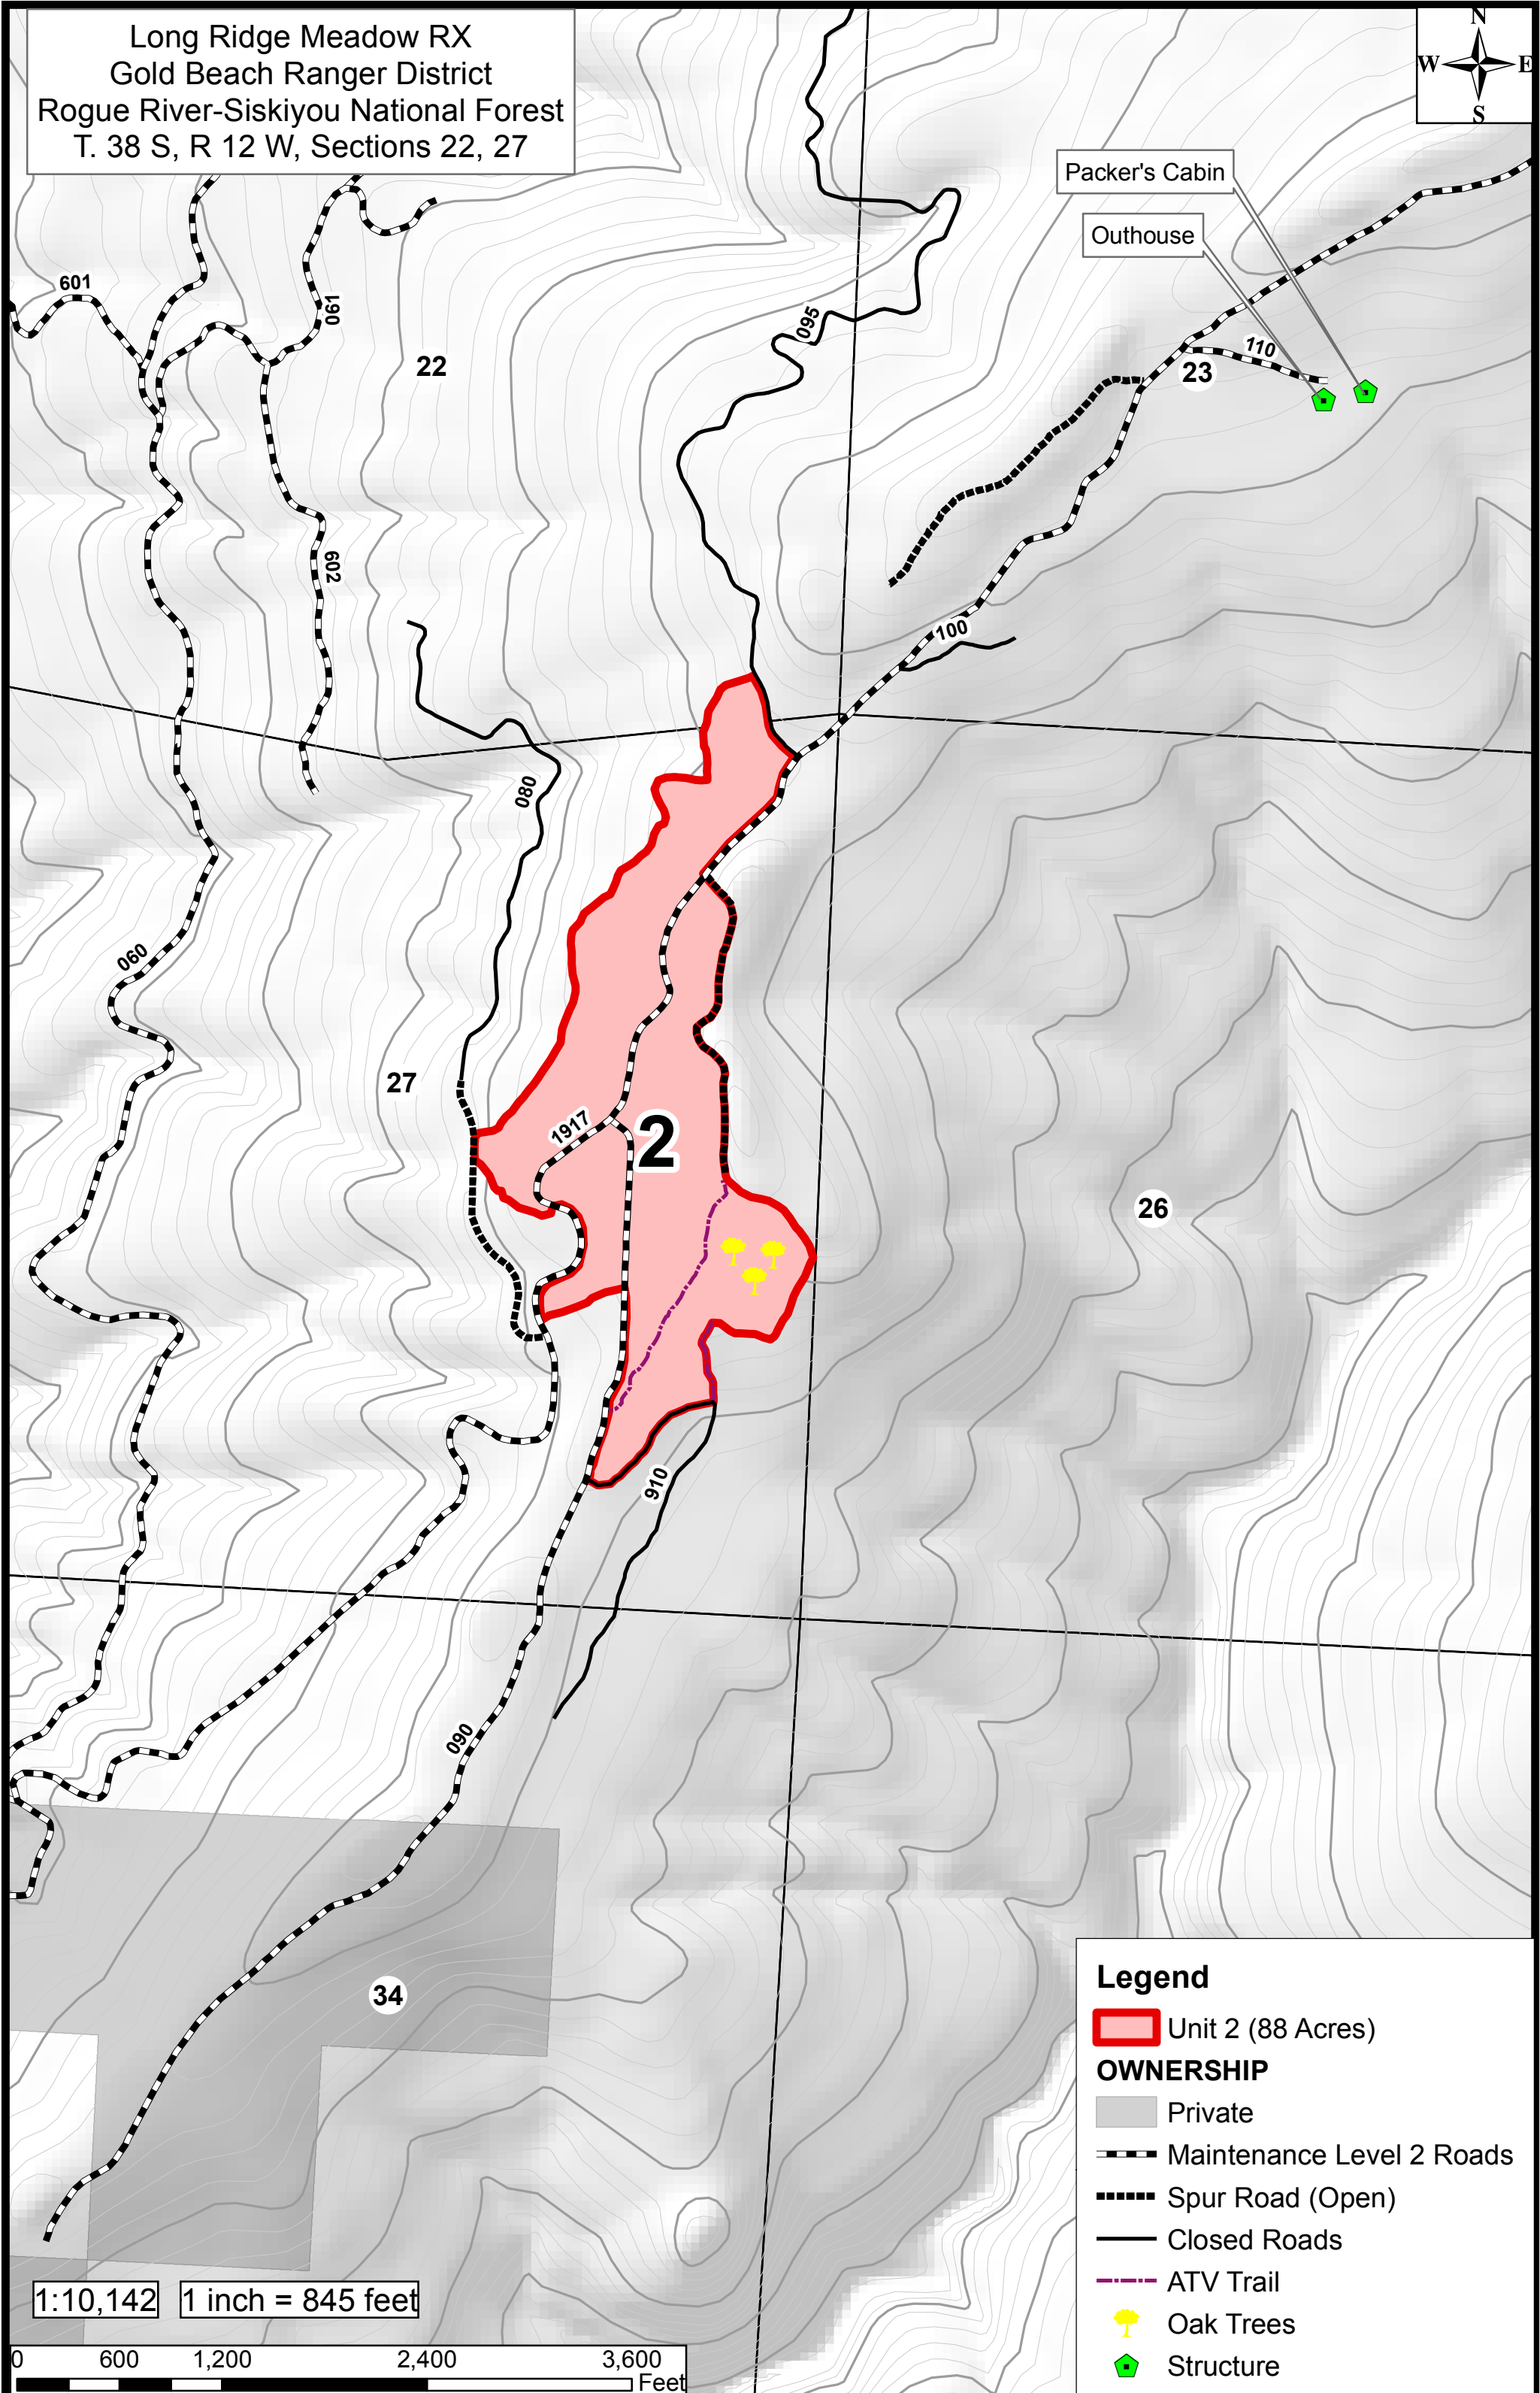

Long Ridge Meadow RX  
Gold Beach Ranger District  
Rogue River-Siskiyou National Forest  
T. 38 S, R 12 W, Sections 22, 27

Packer's Cabin  
Outhouse

2

**Legend**

- Unit 2 (88 Acres)
- OWNERSHIP**
- Private
- Maintenance Level 2 Roads
- Spur Road (Open)
- Closed Roads
- ATV Trail
- Oak Trees
- Structure

1:10,142 1 inch = 845 feet