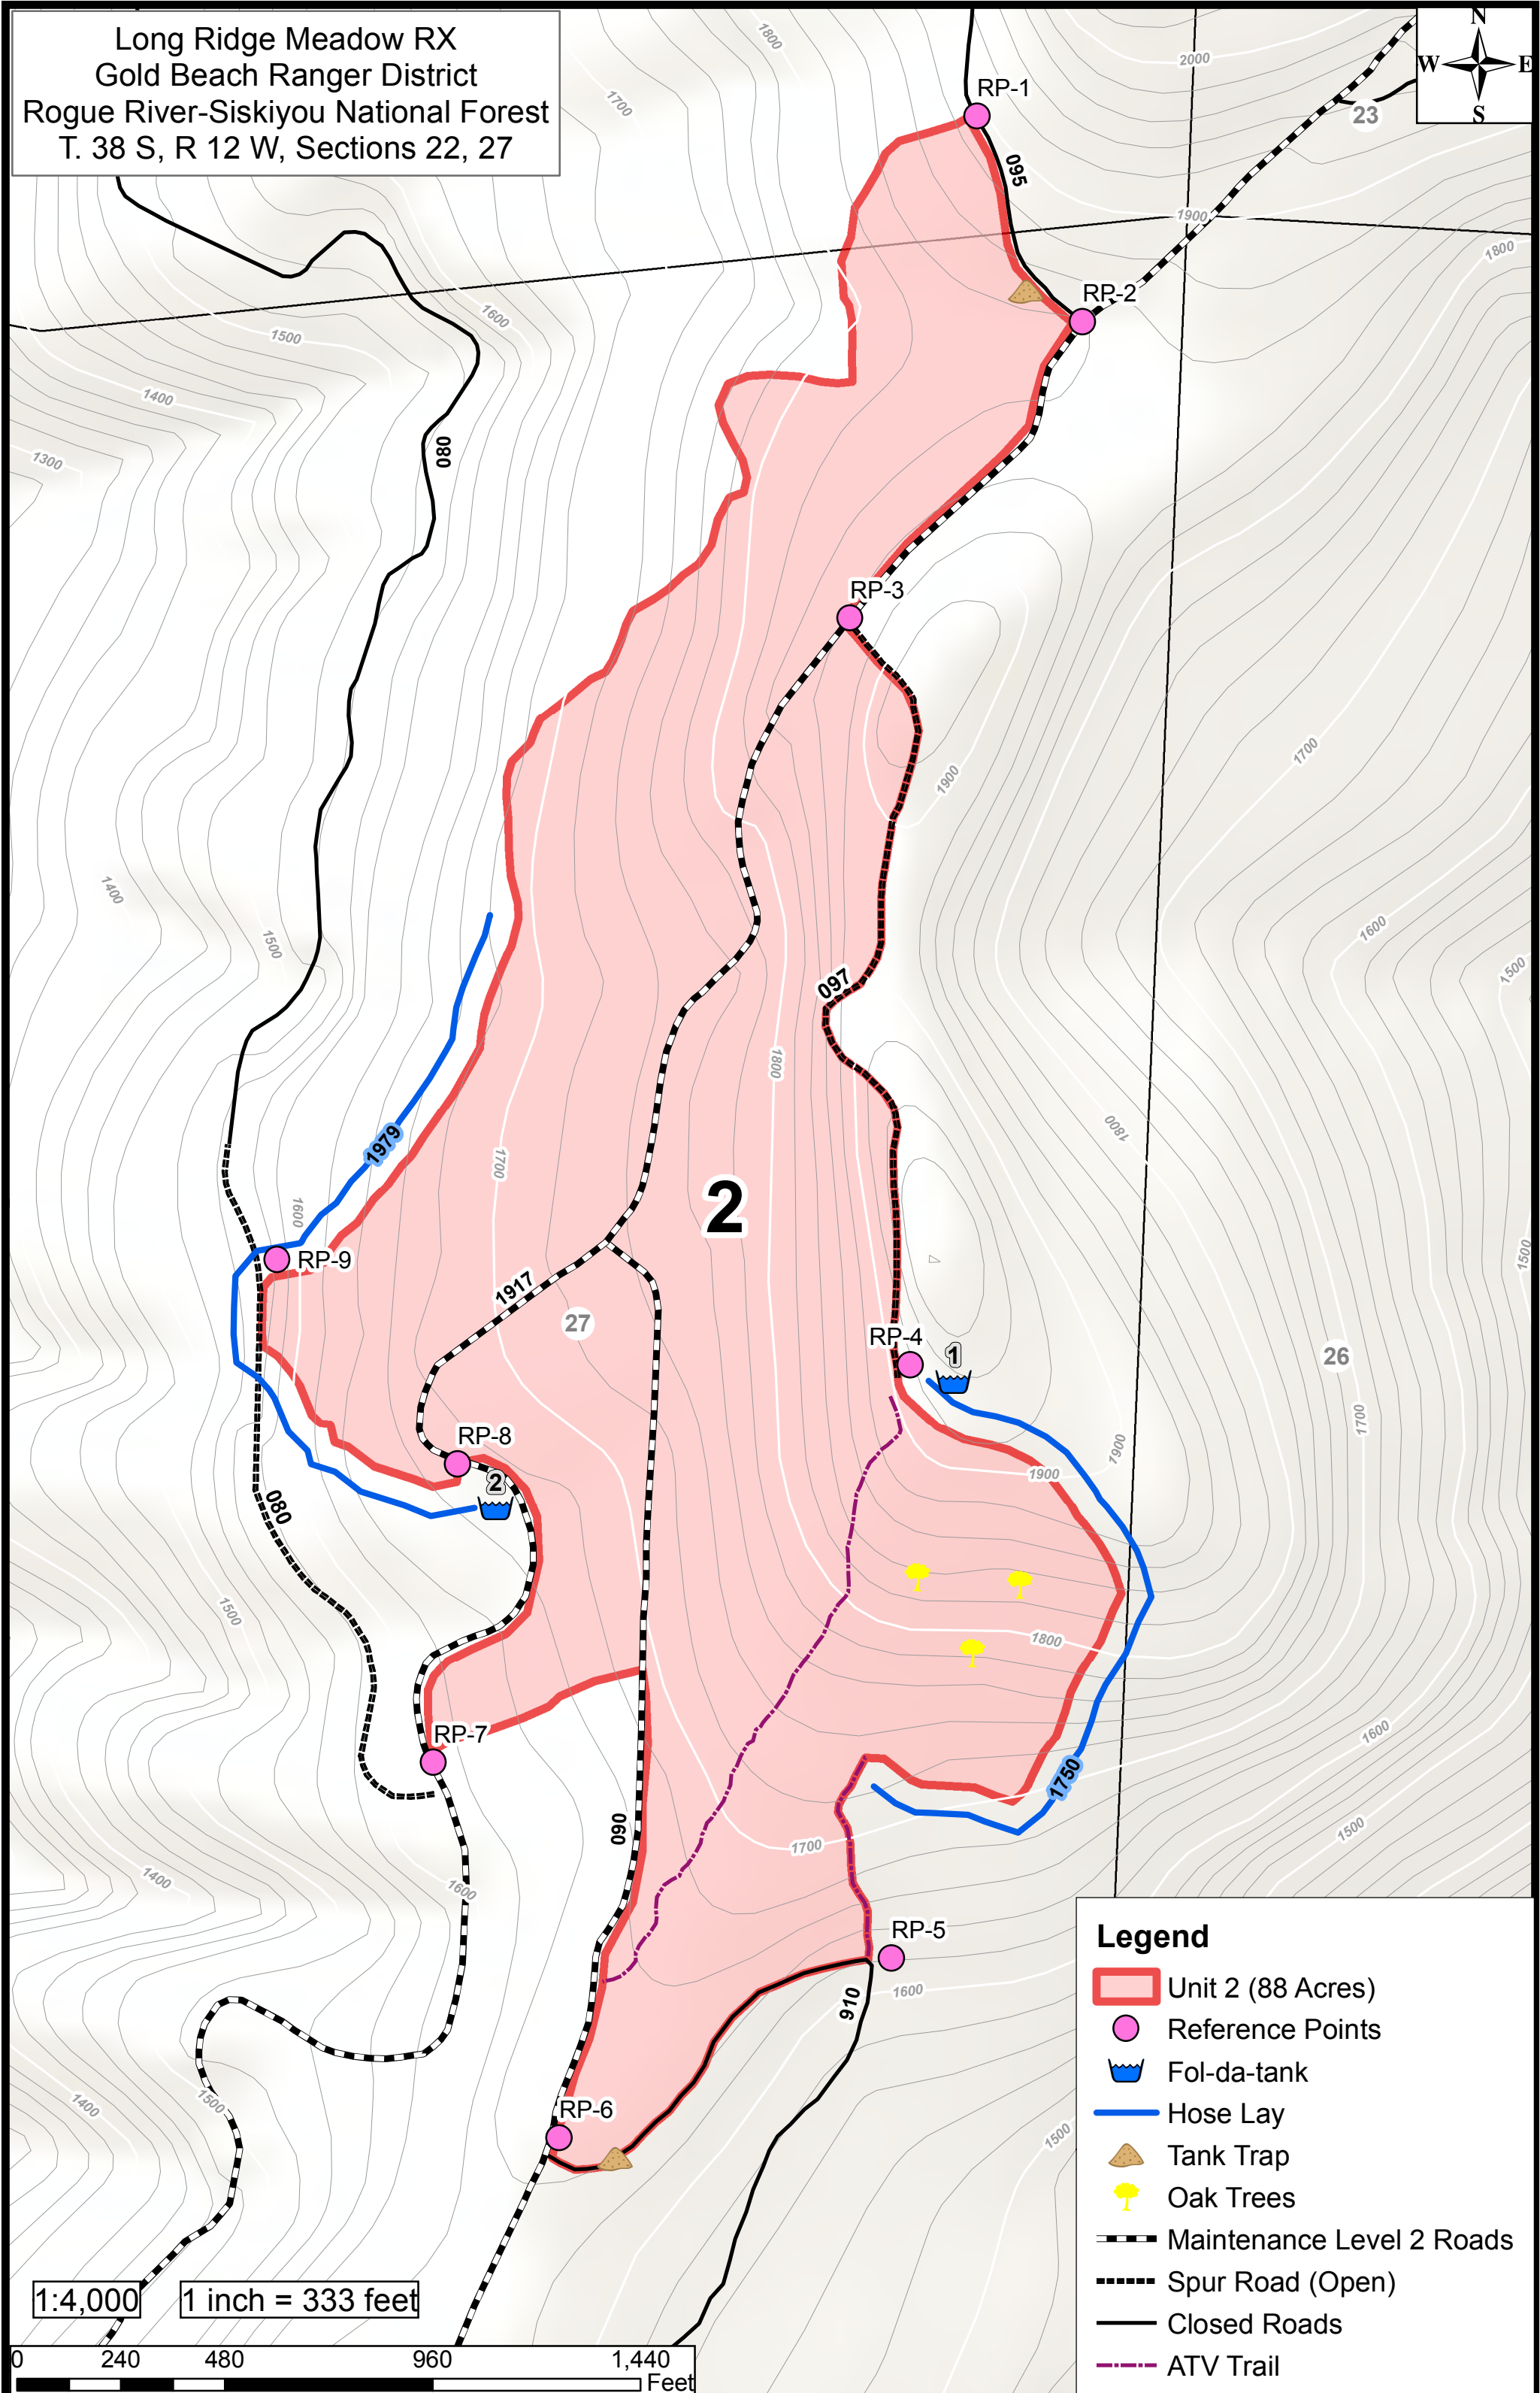

Long Ridge Meadow RX
 Gold Beach Ranger District
 Rogue River-Siskiyou National Forest
 T. 38 S, R 12 W, Sections 22, 27

Legend

- Unit 2 (88 Acres)
- Reference Points
- Fol-da-tank
- Hose Lay
- Tank Trap
- Oak Trees
- Maintenance Level 2 Roads
- Spur Road (Open)
- Closed Roads
- ATV Trail