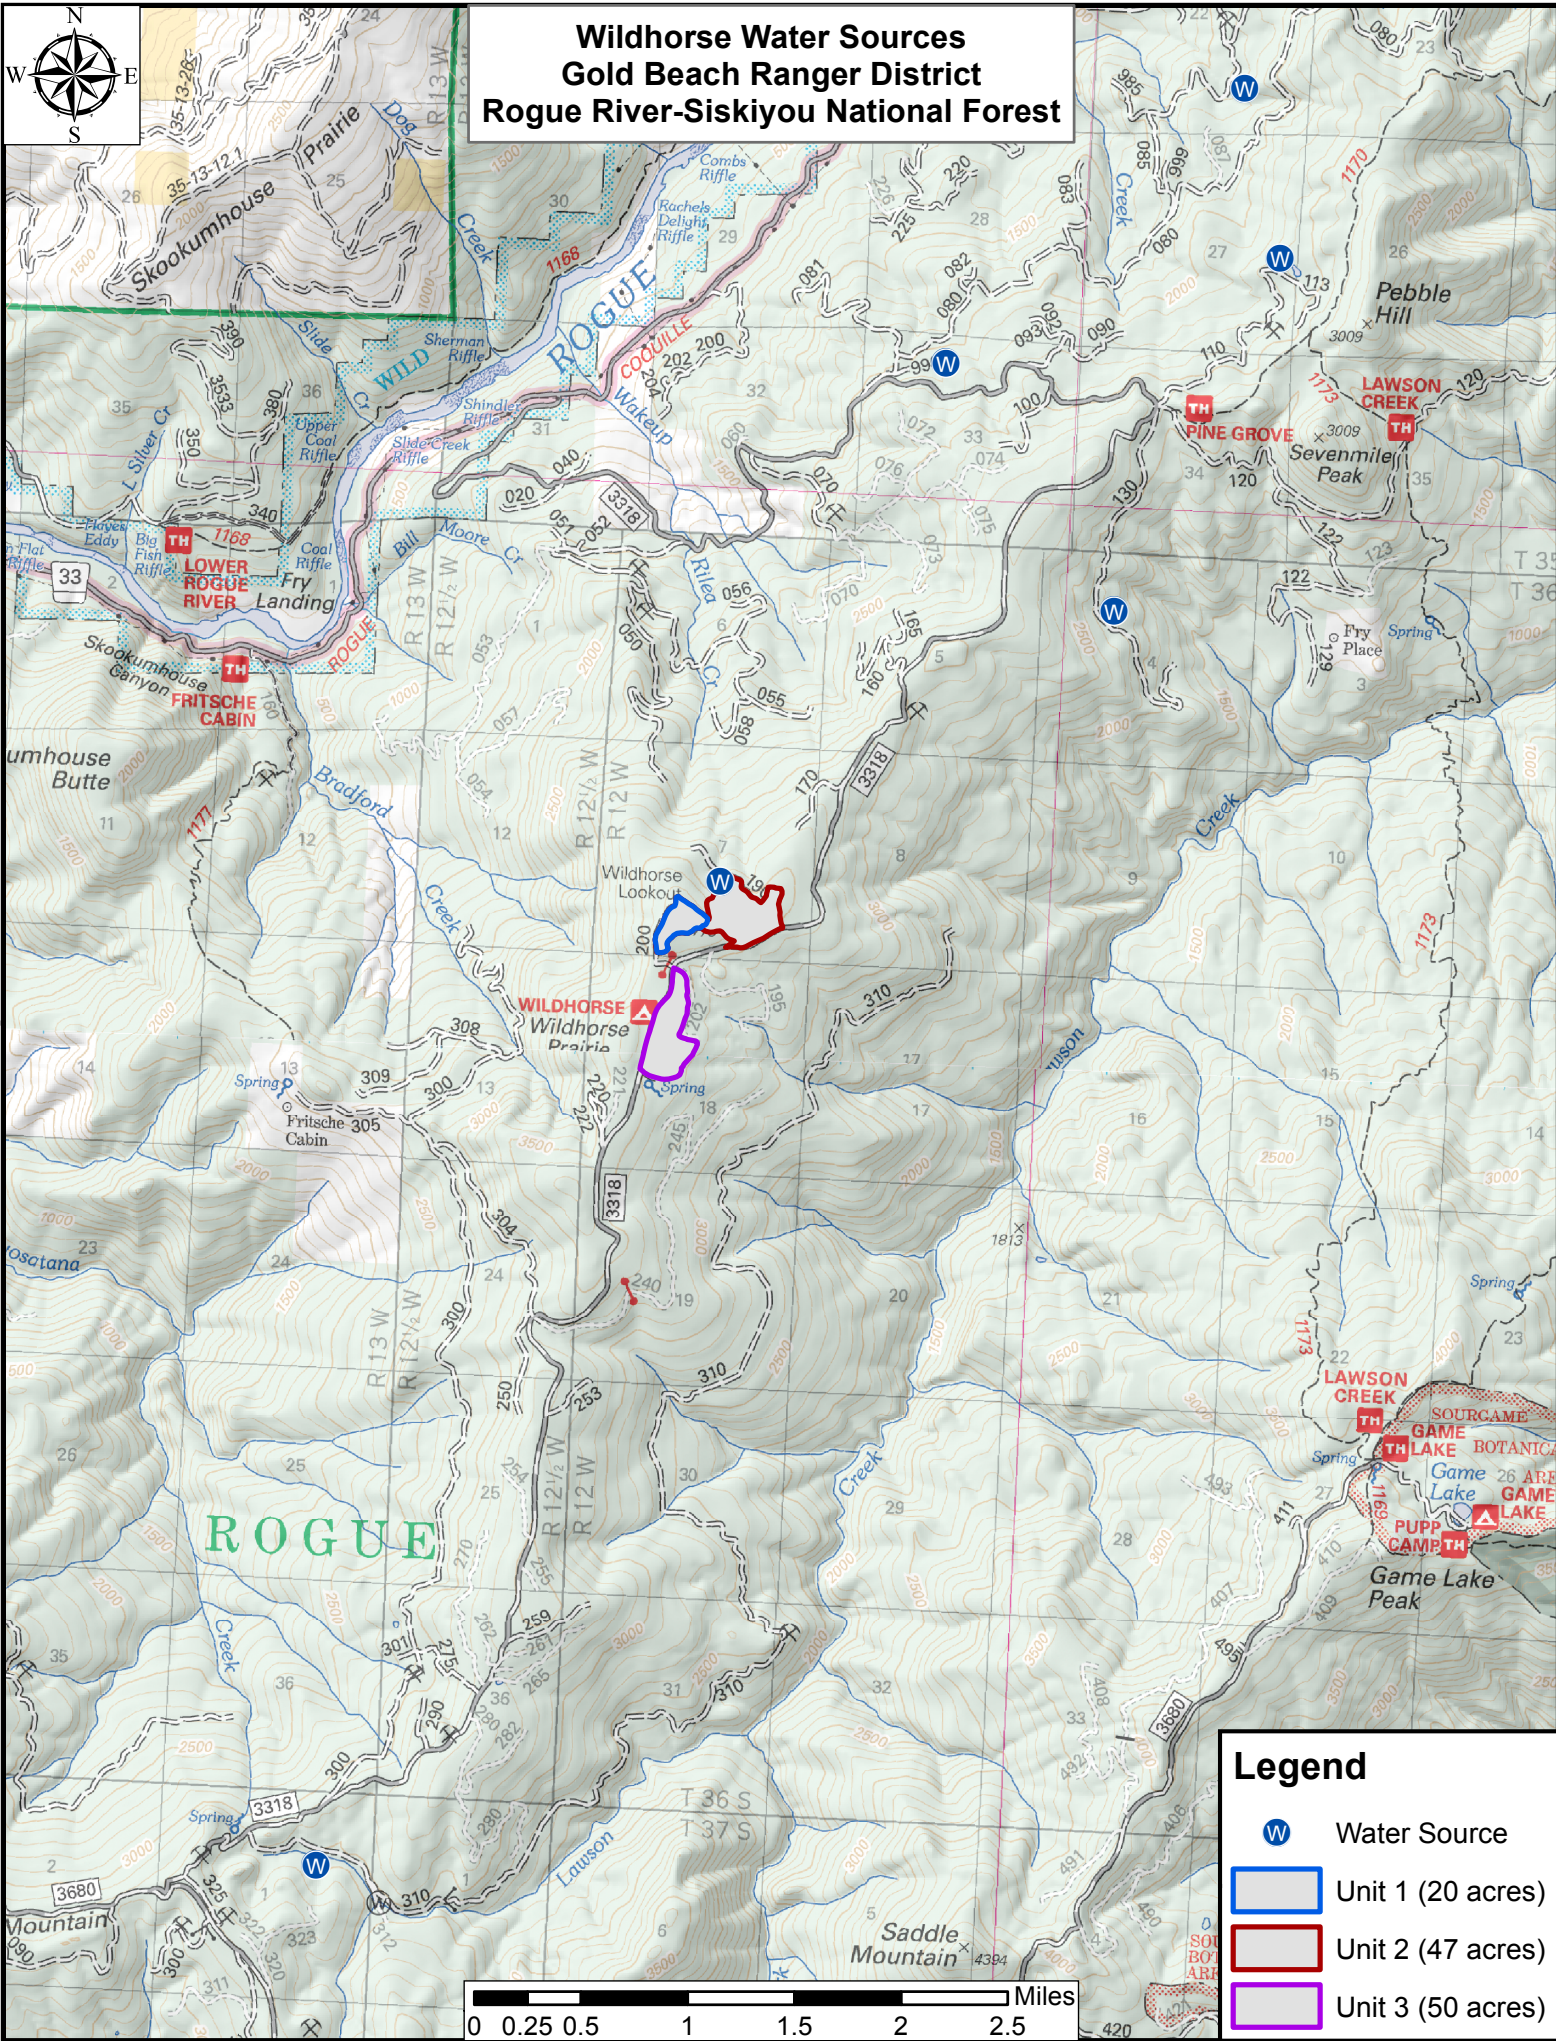

Wildhorse Water Sources Gold Beach Ranger District Rogue River-Siskiyou National Forest

Legend

-  Water Source
-  Unit 1 (20 acres)
-  Unit 2 (47 acres)
-  Unit 3 (50 acres)