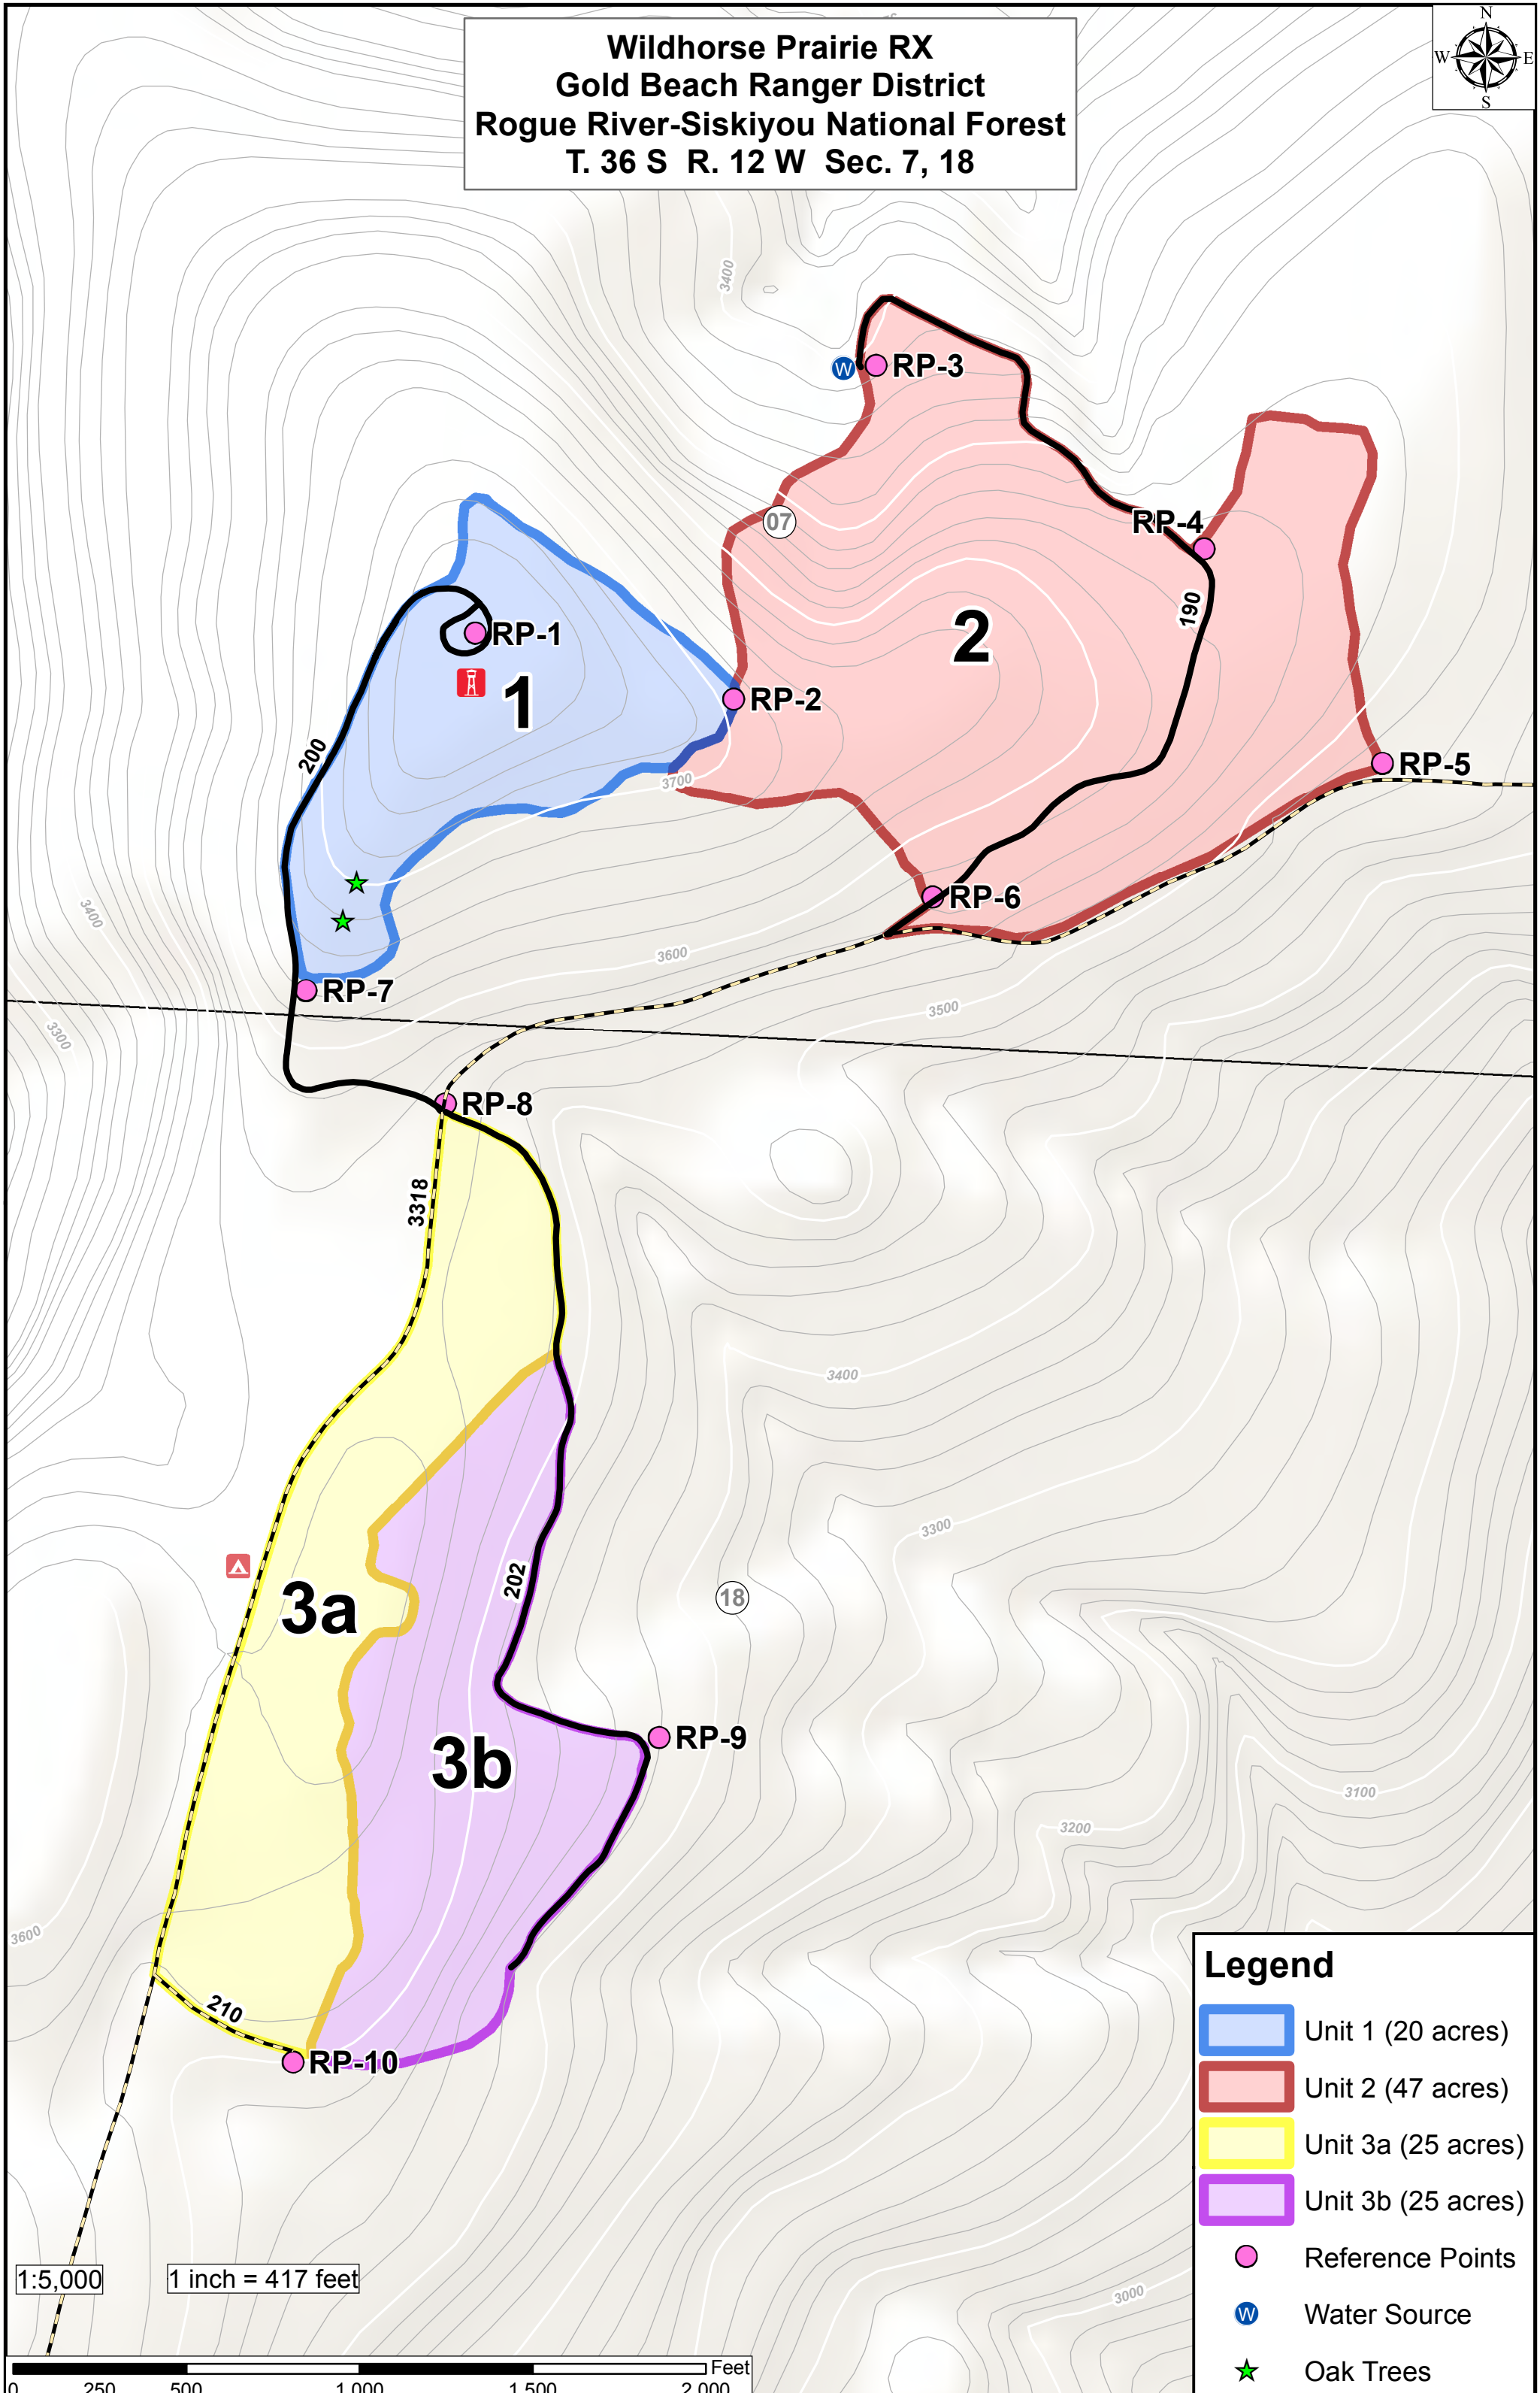

Wildhorse Prairie RX
Gold Beach Ranger District
Rogue River-Siskiyou National Forest
T. 36 S R. 12 W Sec. 7, 18

Legend

- Unit 1 (20 acres)
- Unit 2 (47 acres)
- Unit 3a (25 acres)
- Unit 3b (25 acres)
- Reference Points
- Water Source
- Oak Trees

1:5,000 1 inch = 417 feet