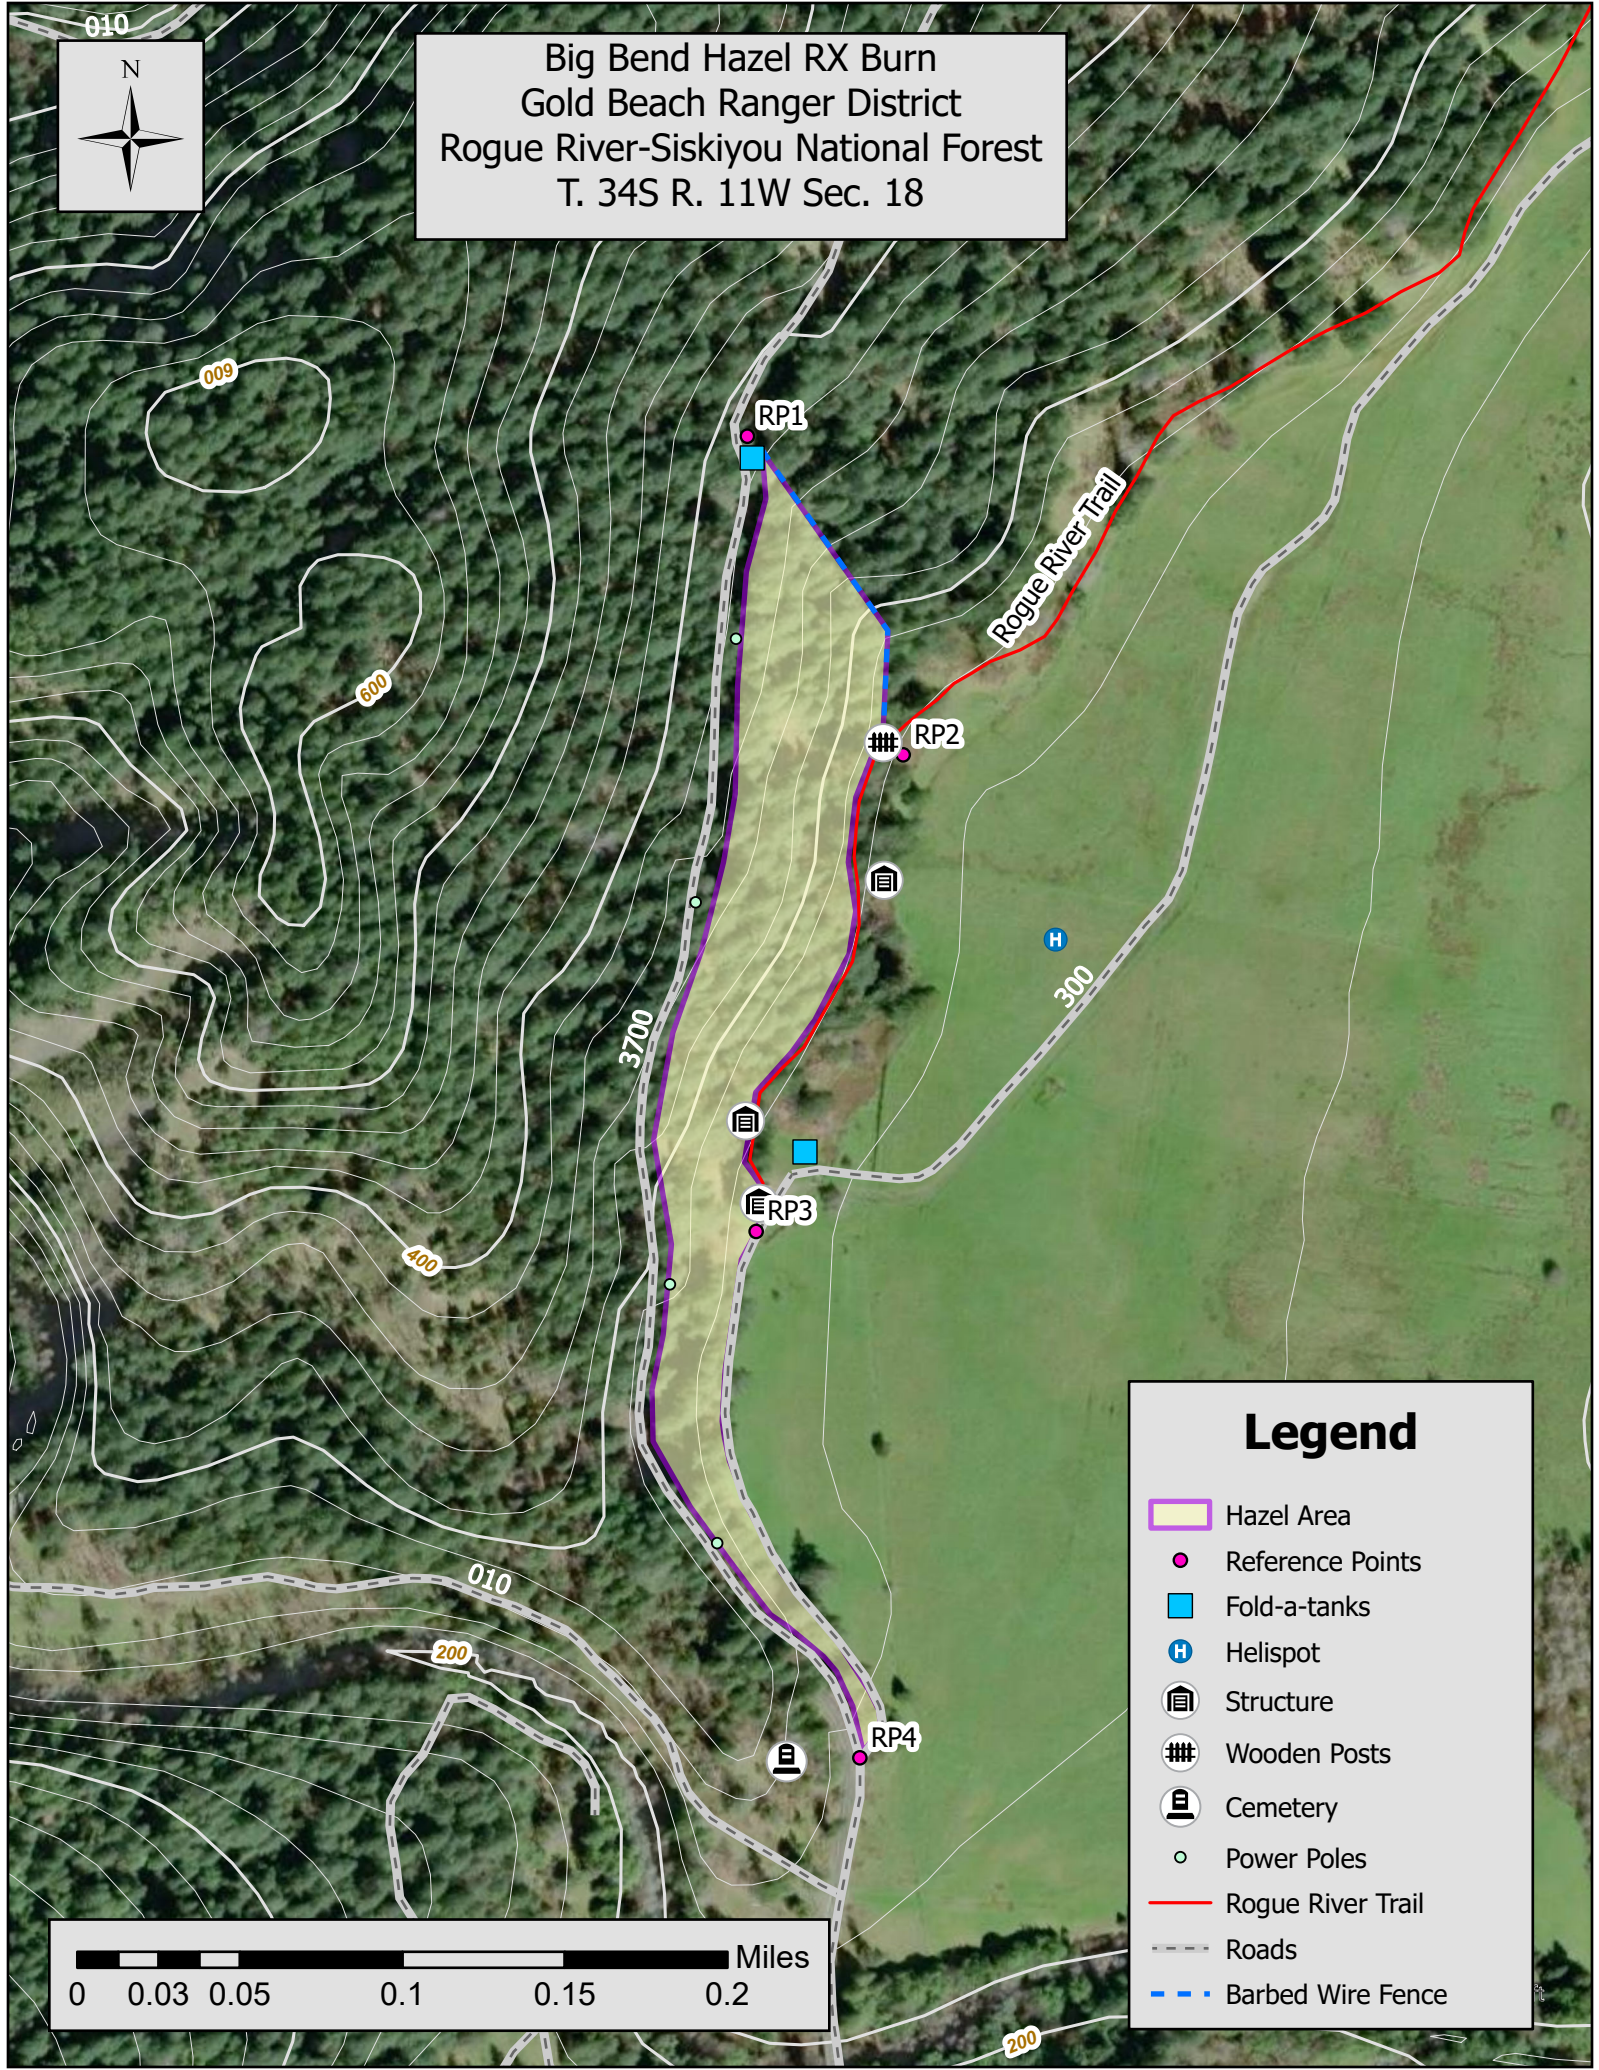

Big Bend Hazel RX Burn  
Gold Beach Ranger District  
Rogue River-Siskiyou National Forest  
T. 34S R. 11W Sec. 18

### Legend

- Hazel Area
- Reference Points
- Fold-a-tanks
- Helispot
- Structure
- Wooden Posts
- Cemetery
- Power Poles
- Rogue River Trail
- Roads
- Barbed Wire Fence