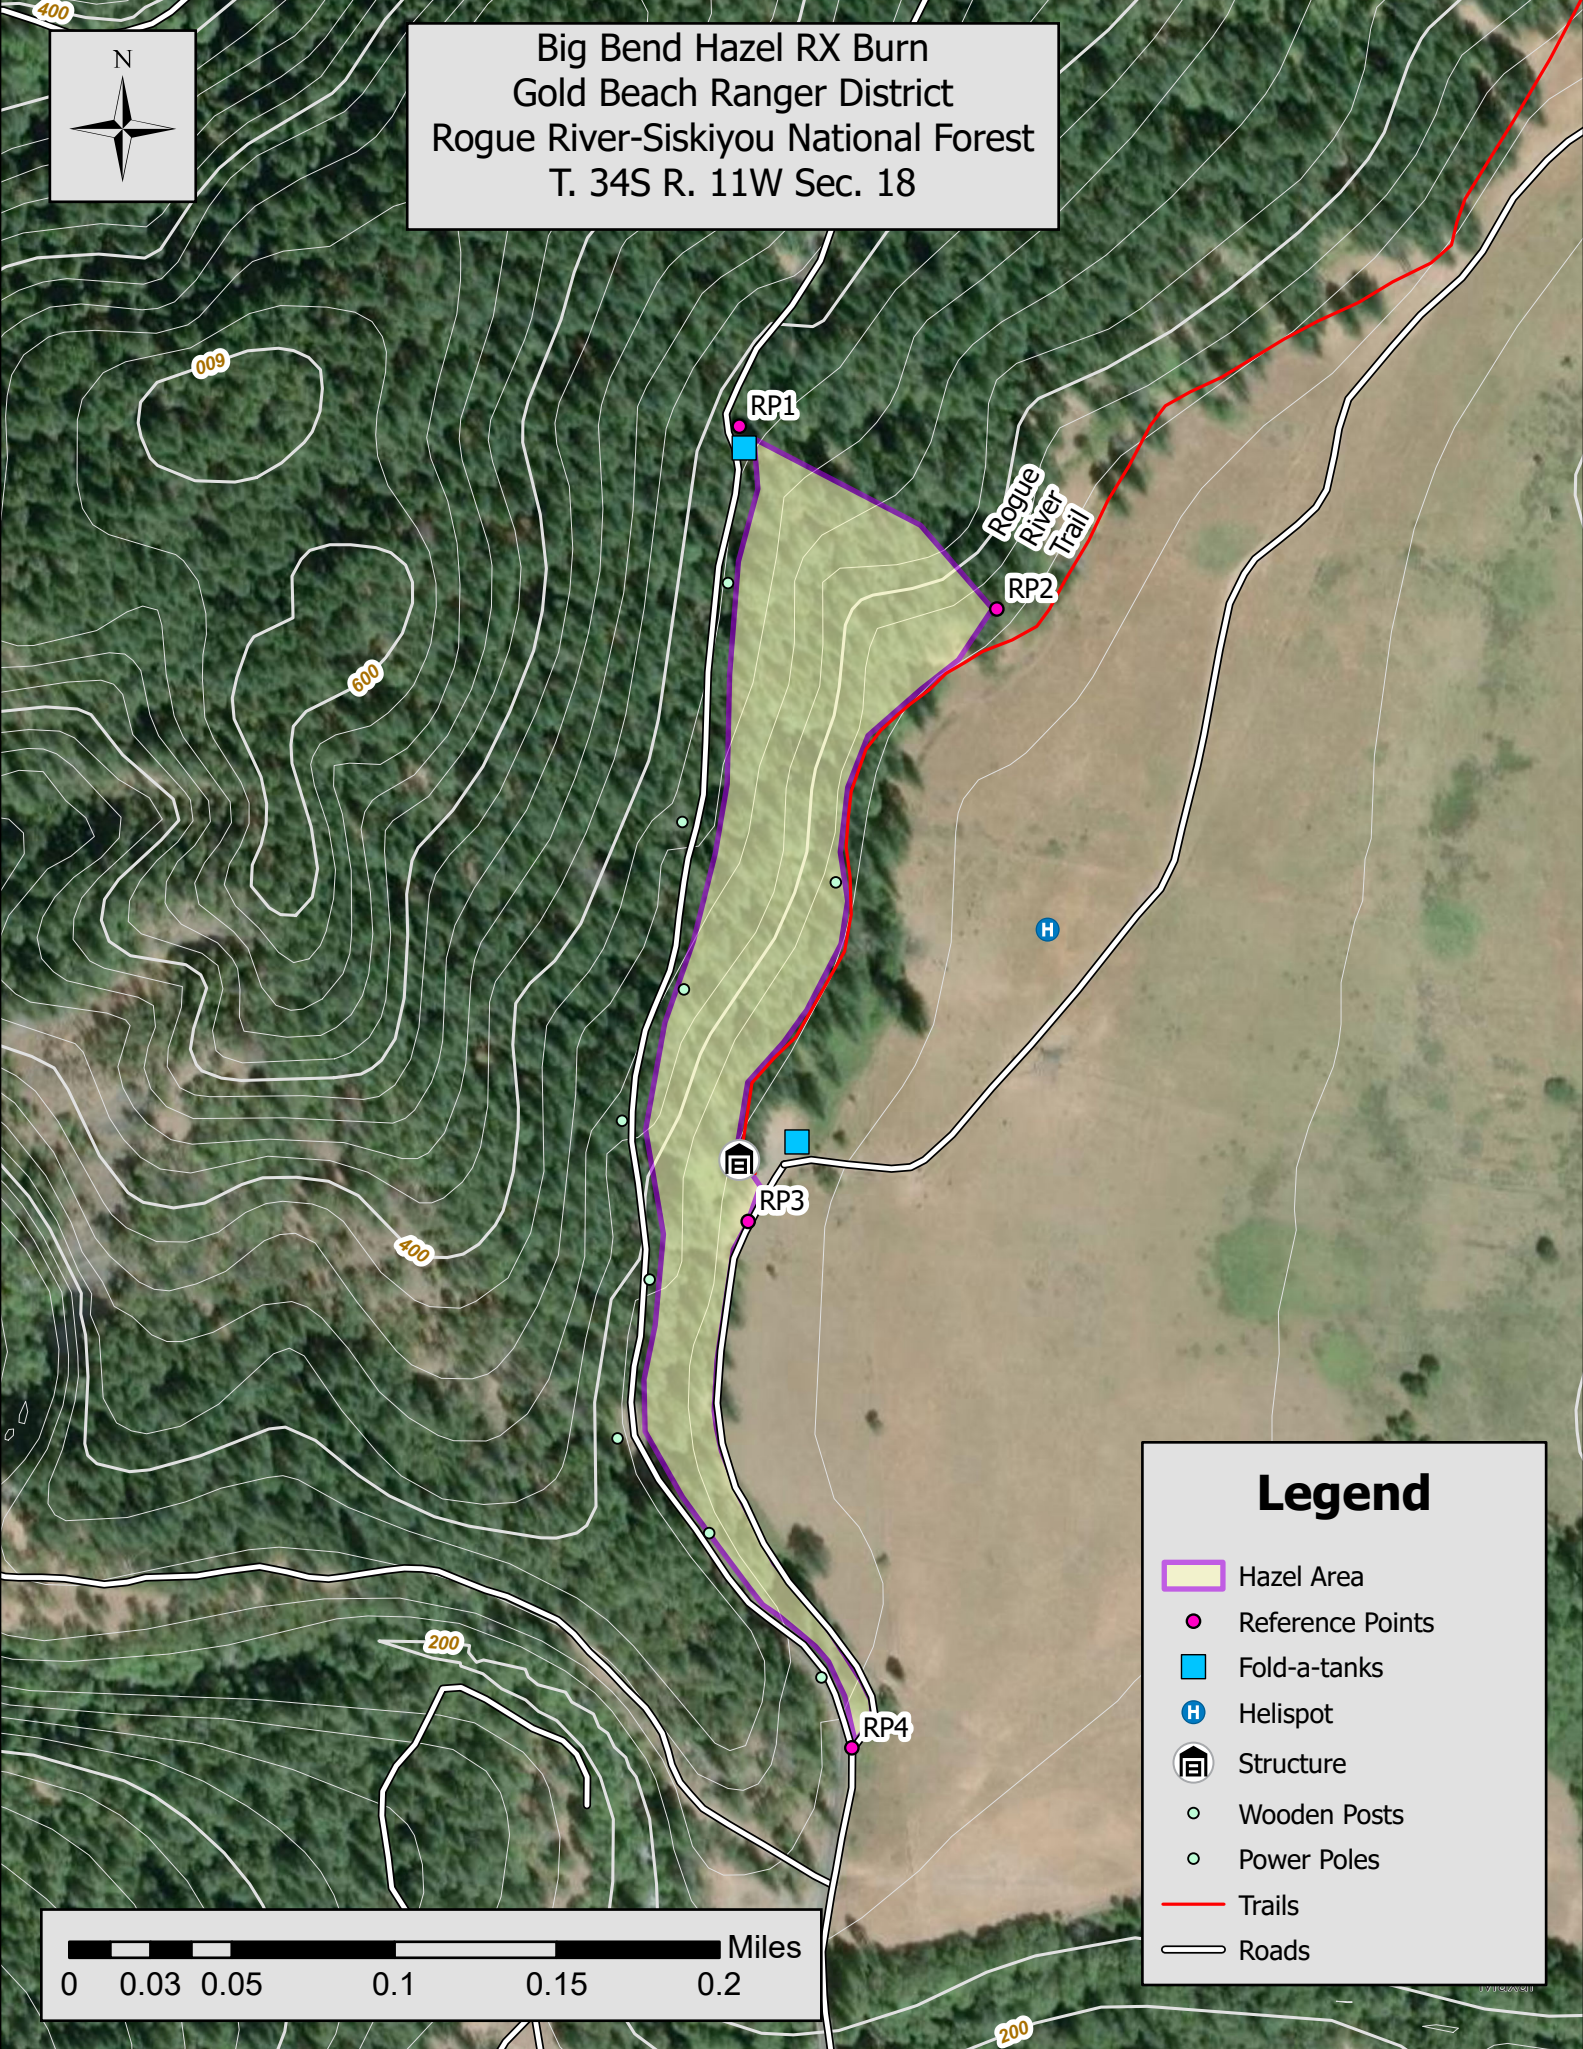

Big Bend Hazel RX Burn
Gold Beach Ranger District
Rogue River-Siskiyou National Forest
T. 34S R. 11W Sec. 18

Legend

- Hazel Area
- Reference Points
- Fold-a-tanks
- Helispot
- Structure
- Wooden Posts
- Power Poles
- Trails
- Roads