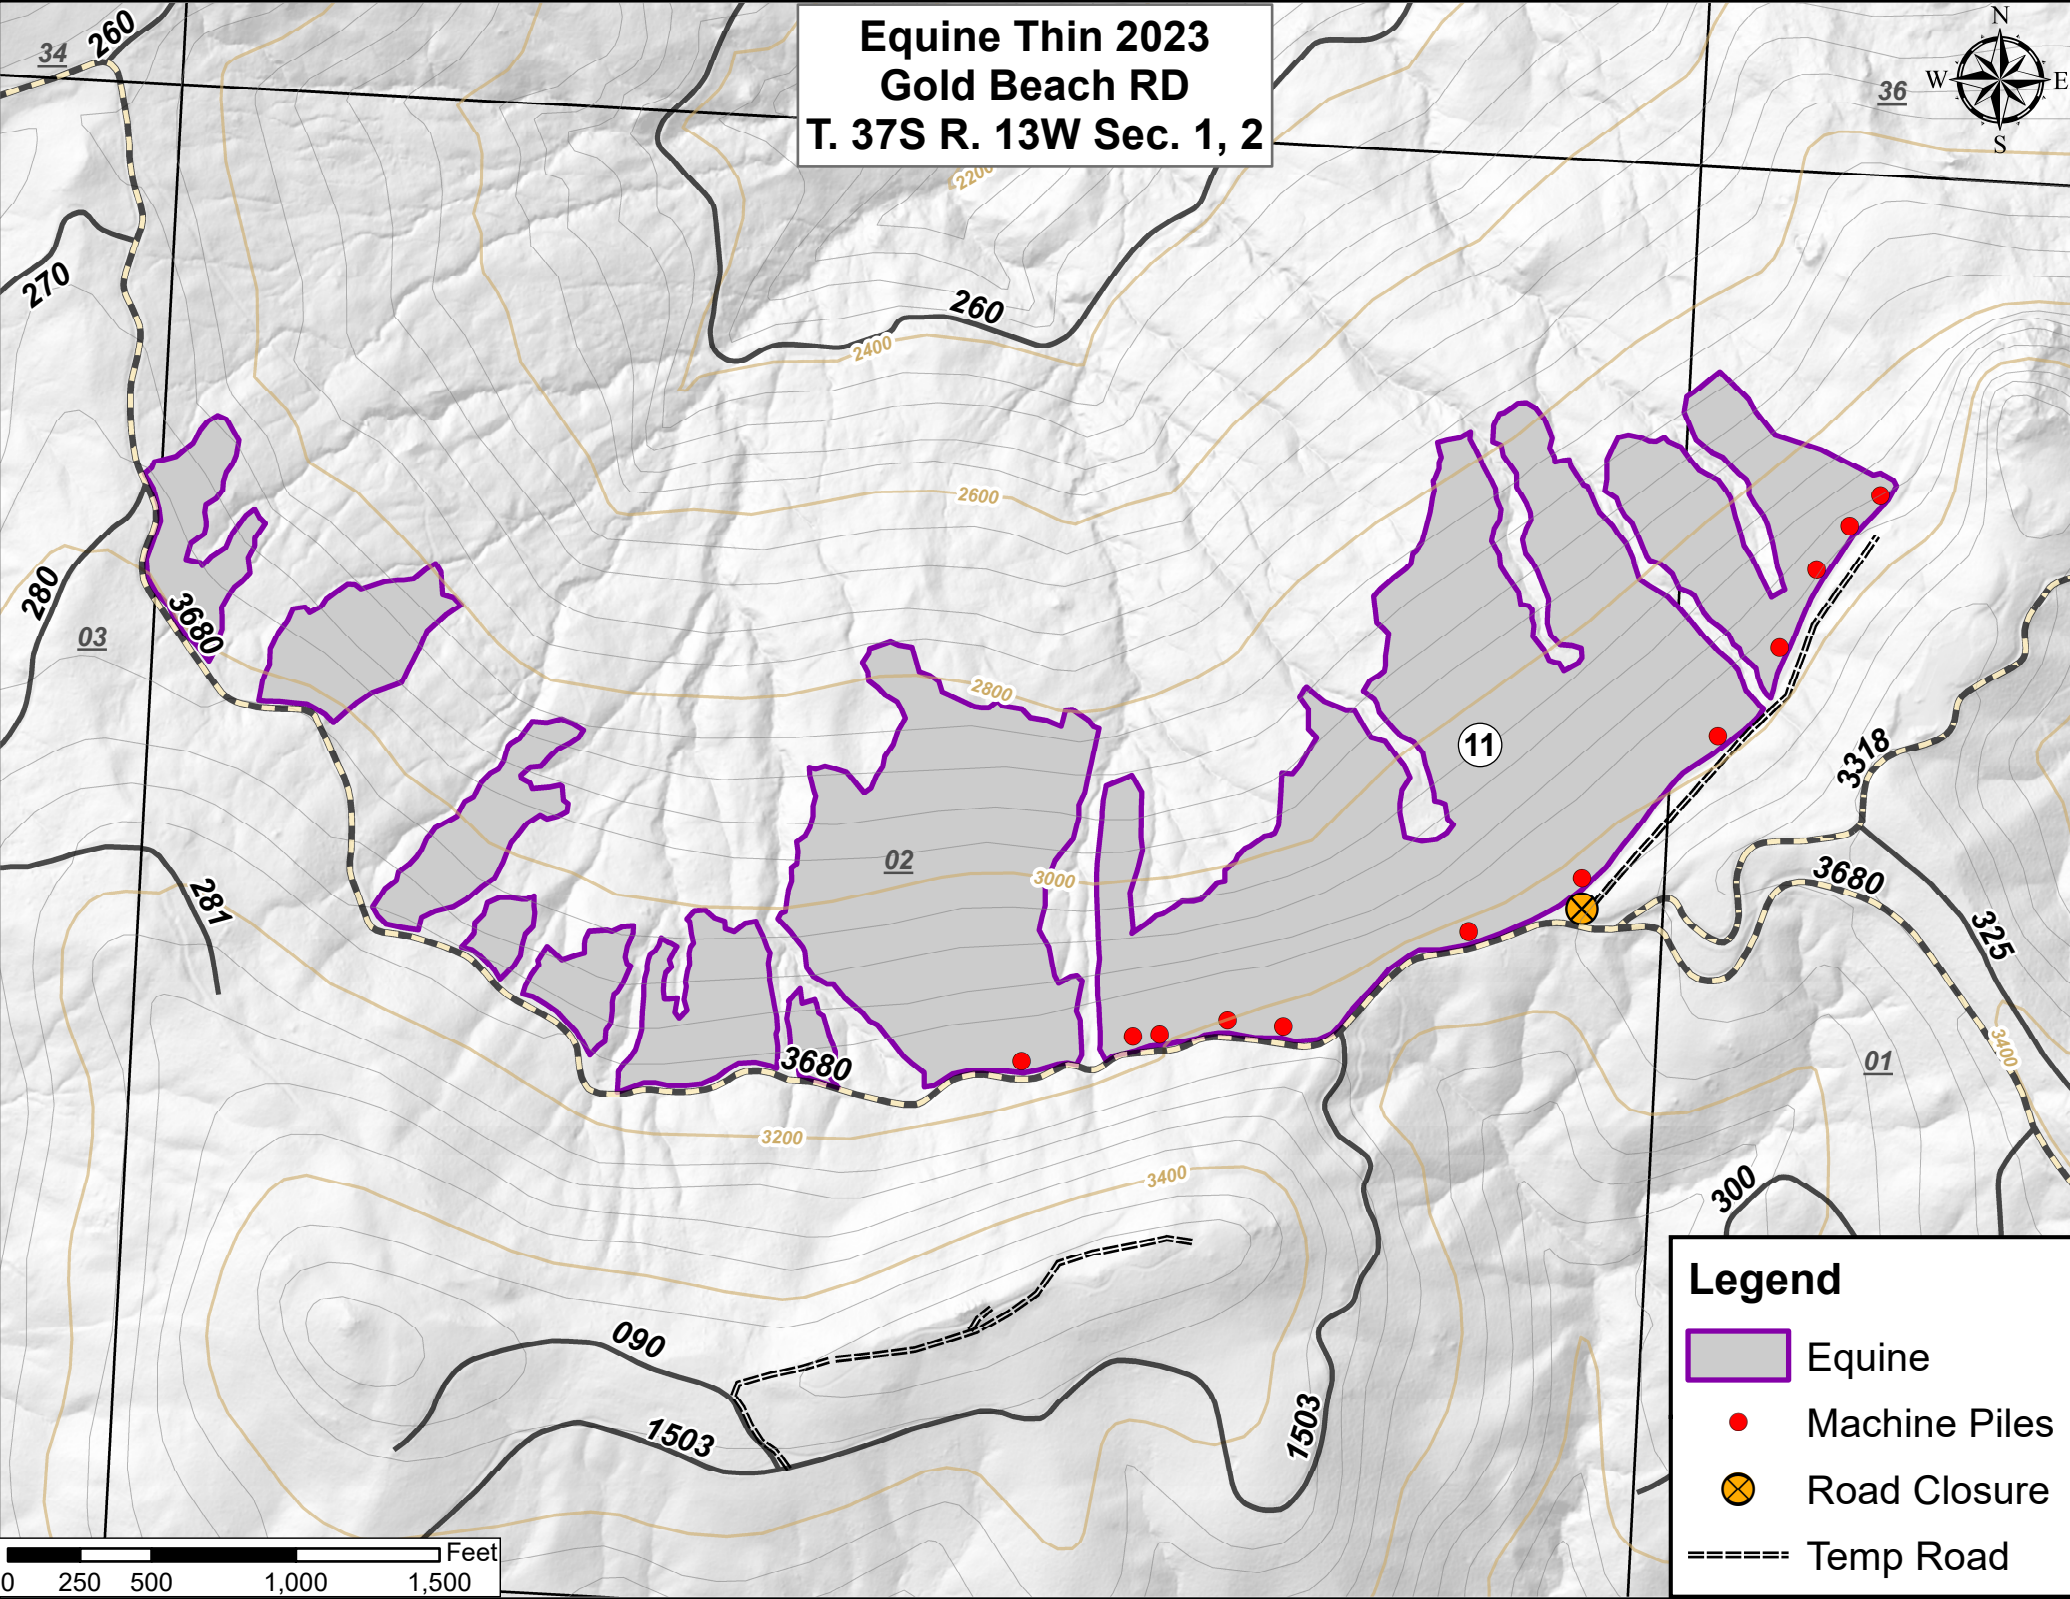

Equine Thin 2023
Gold Beach RD
T. 37S R. 13W Sec. 1, 2

Legend

- Equine
- Machine Piles
- Road Closure
- Temp Road