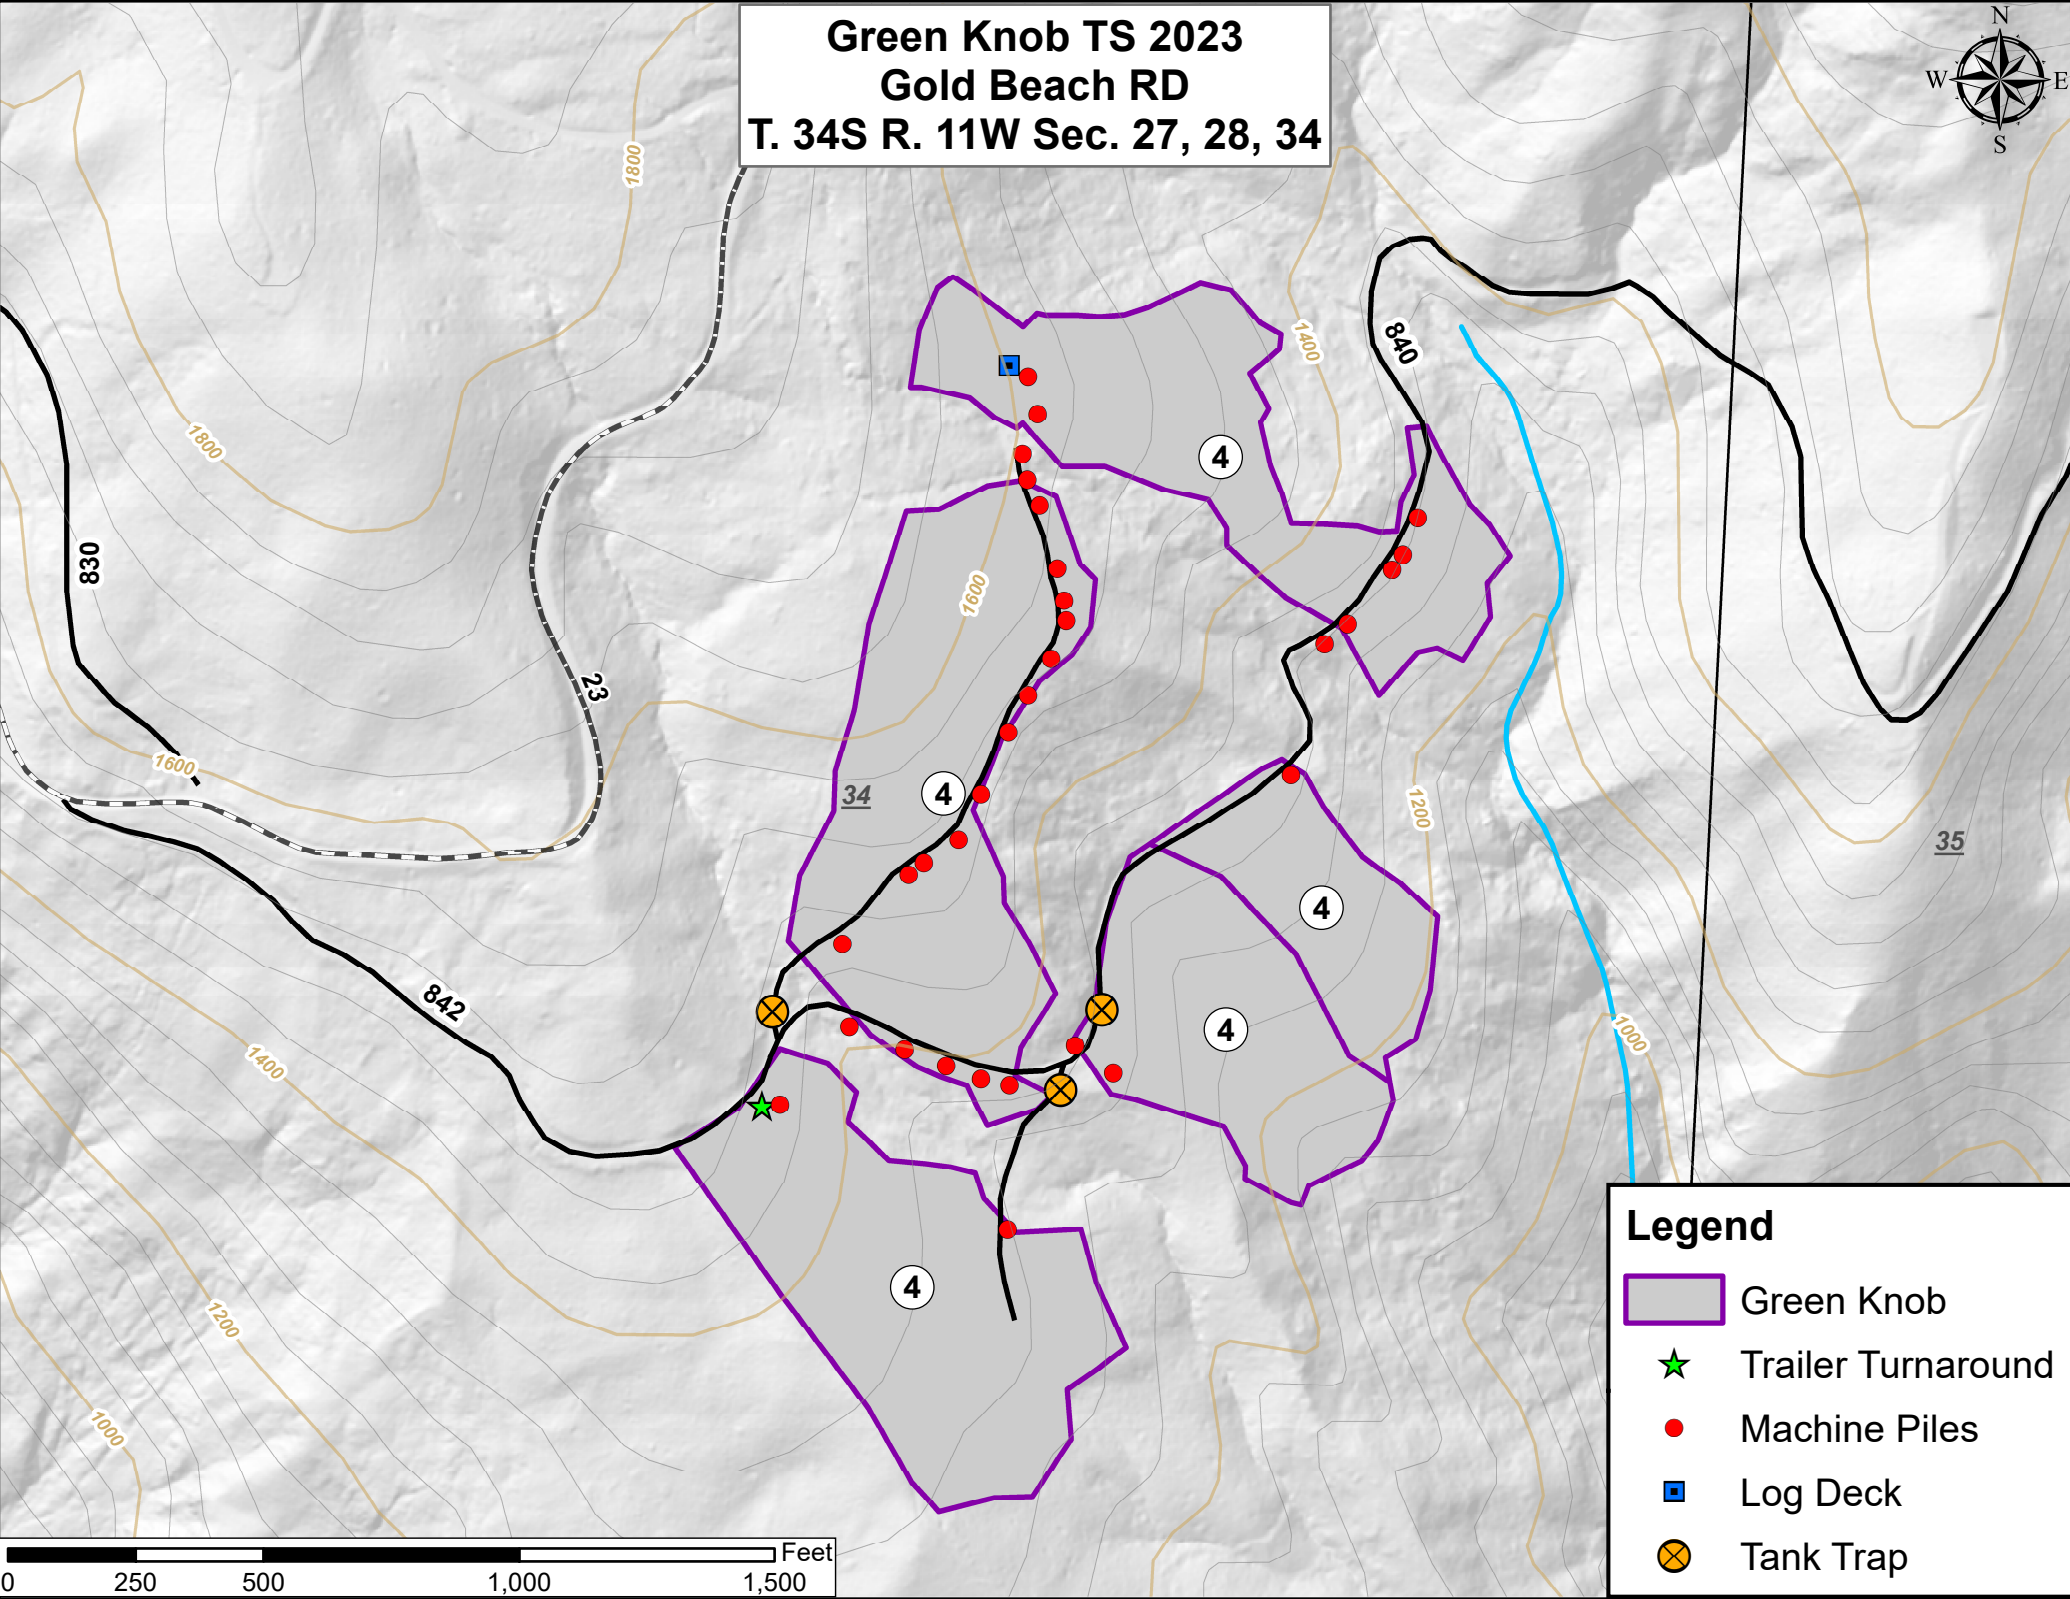

Green Knob TS 2023
Gold Beach RD
T. 34S R. 11W Sec. 27, 28, 34

Legend

-  Green Knob
-  Trailer Turnaround
-  Machine Piles
-  Log Deck
-  Tank Trap