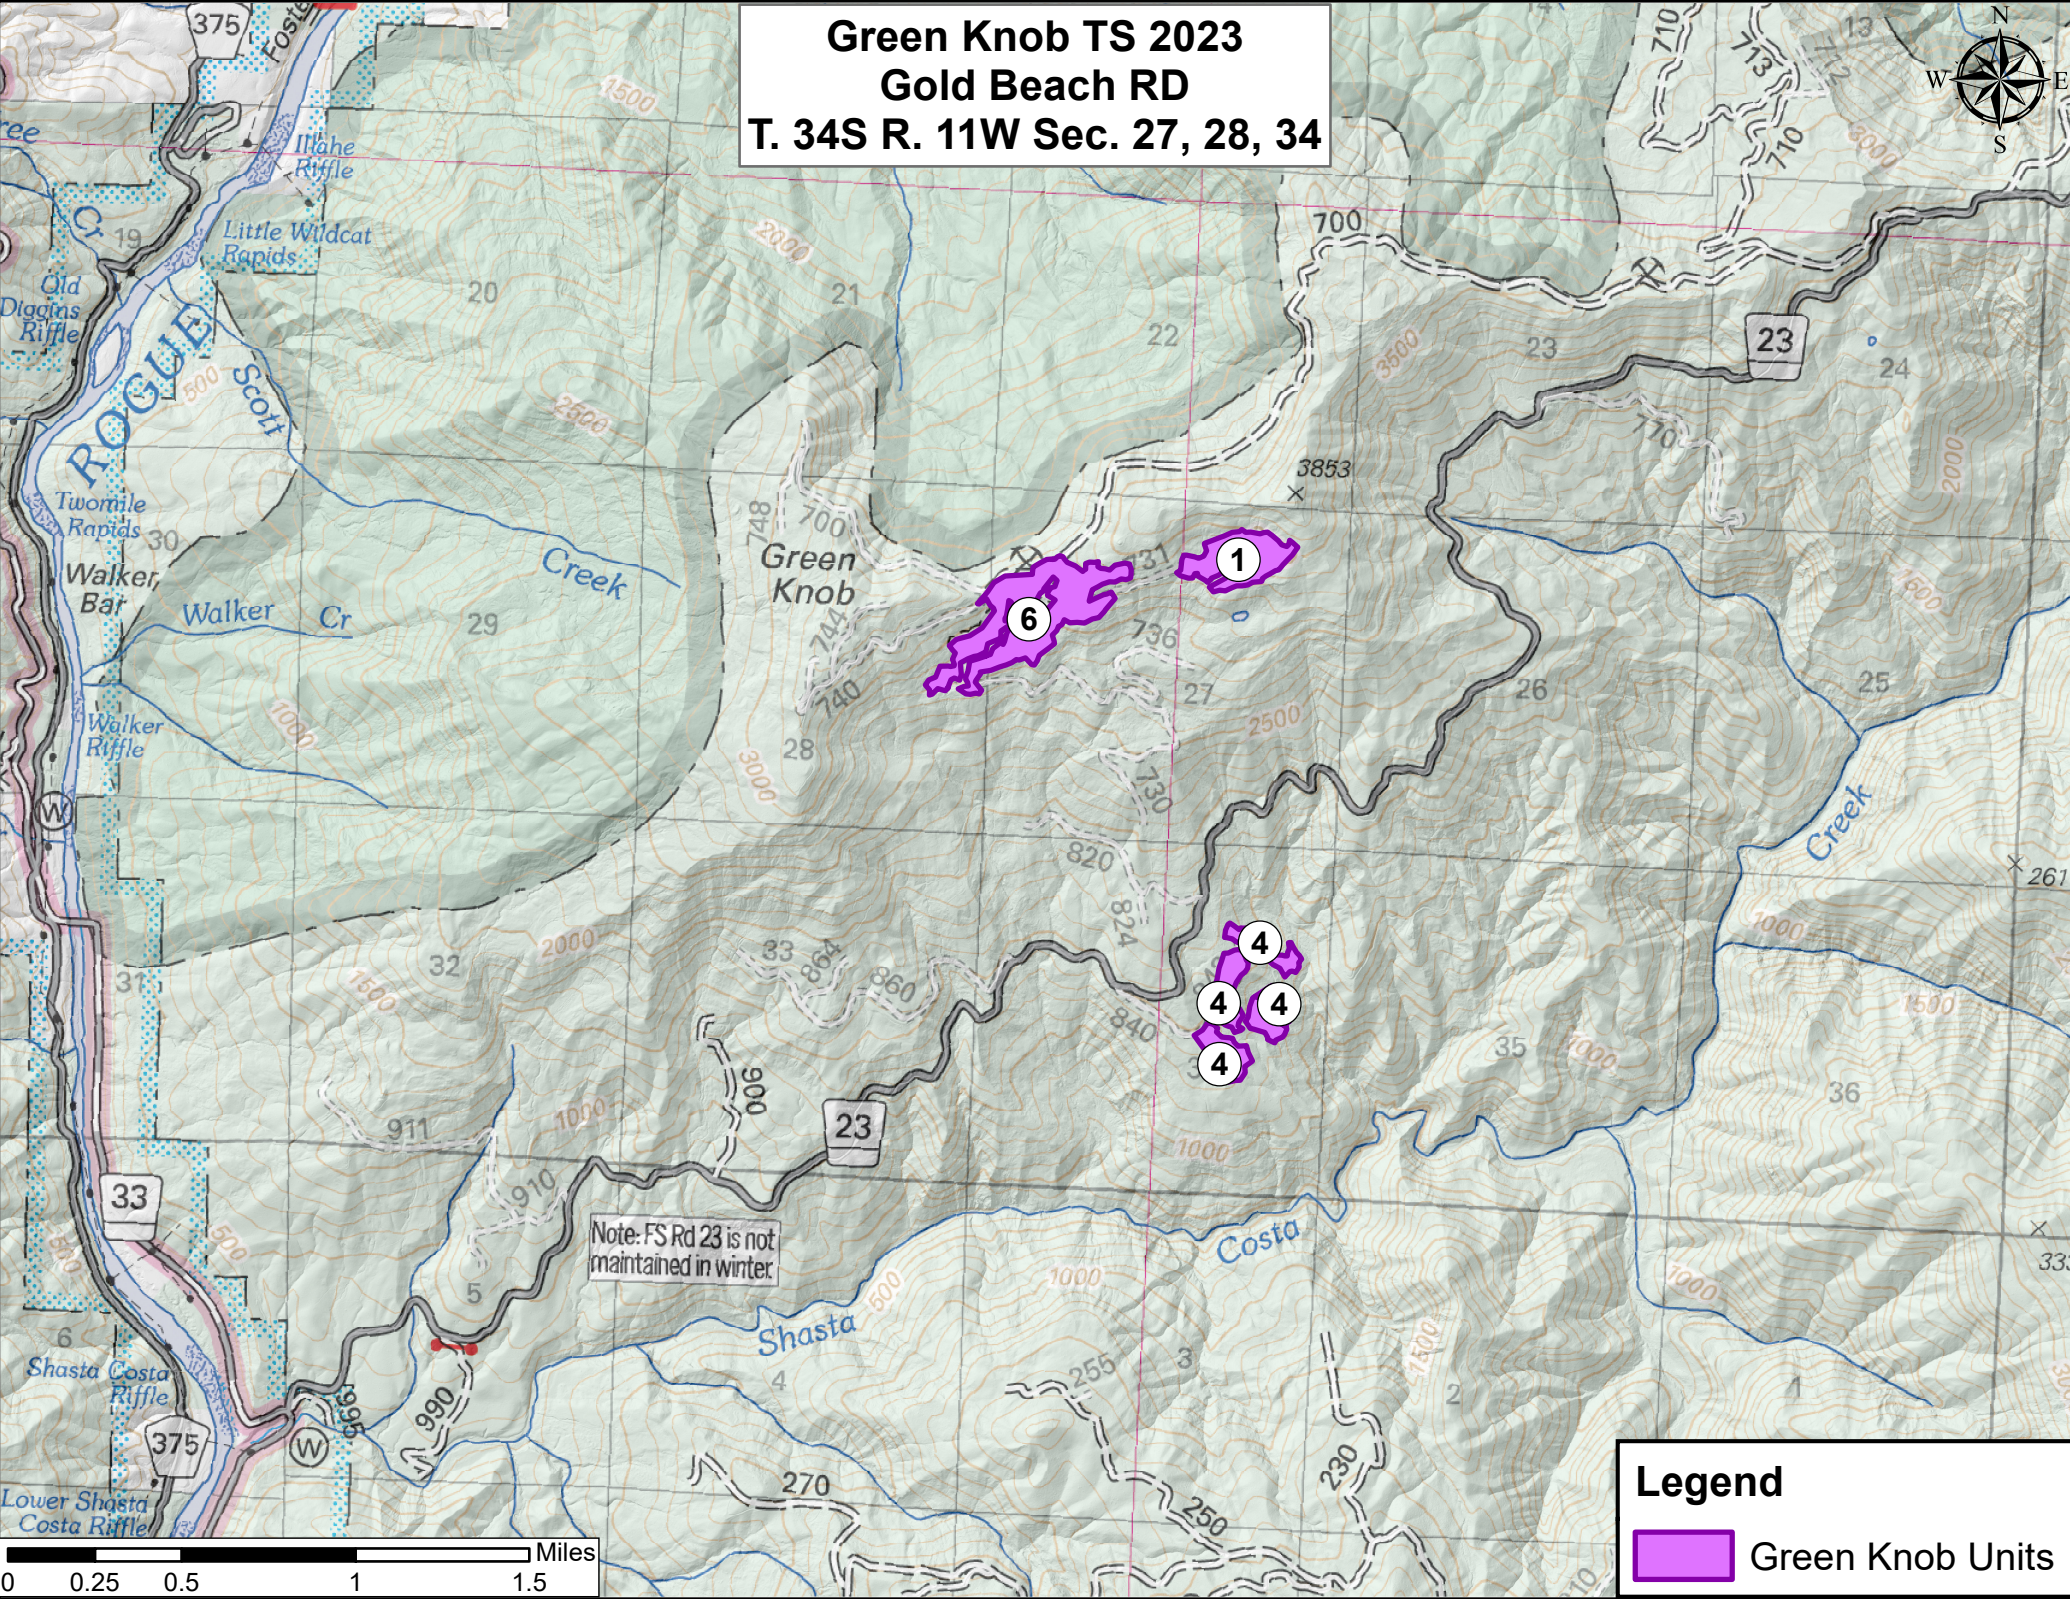

**Green Knob TS 2023**  
**Gold Beach RD**  
**T. 34S R. 11W Sec. 27, 28, 34**

Note: FS Rd 23 is not maintained in winter.

**Legend**

 Green Knob Units