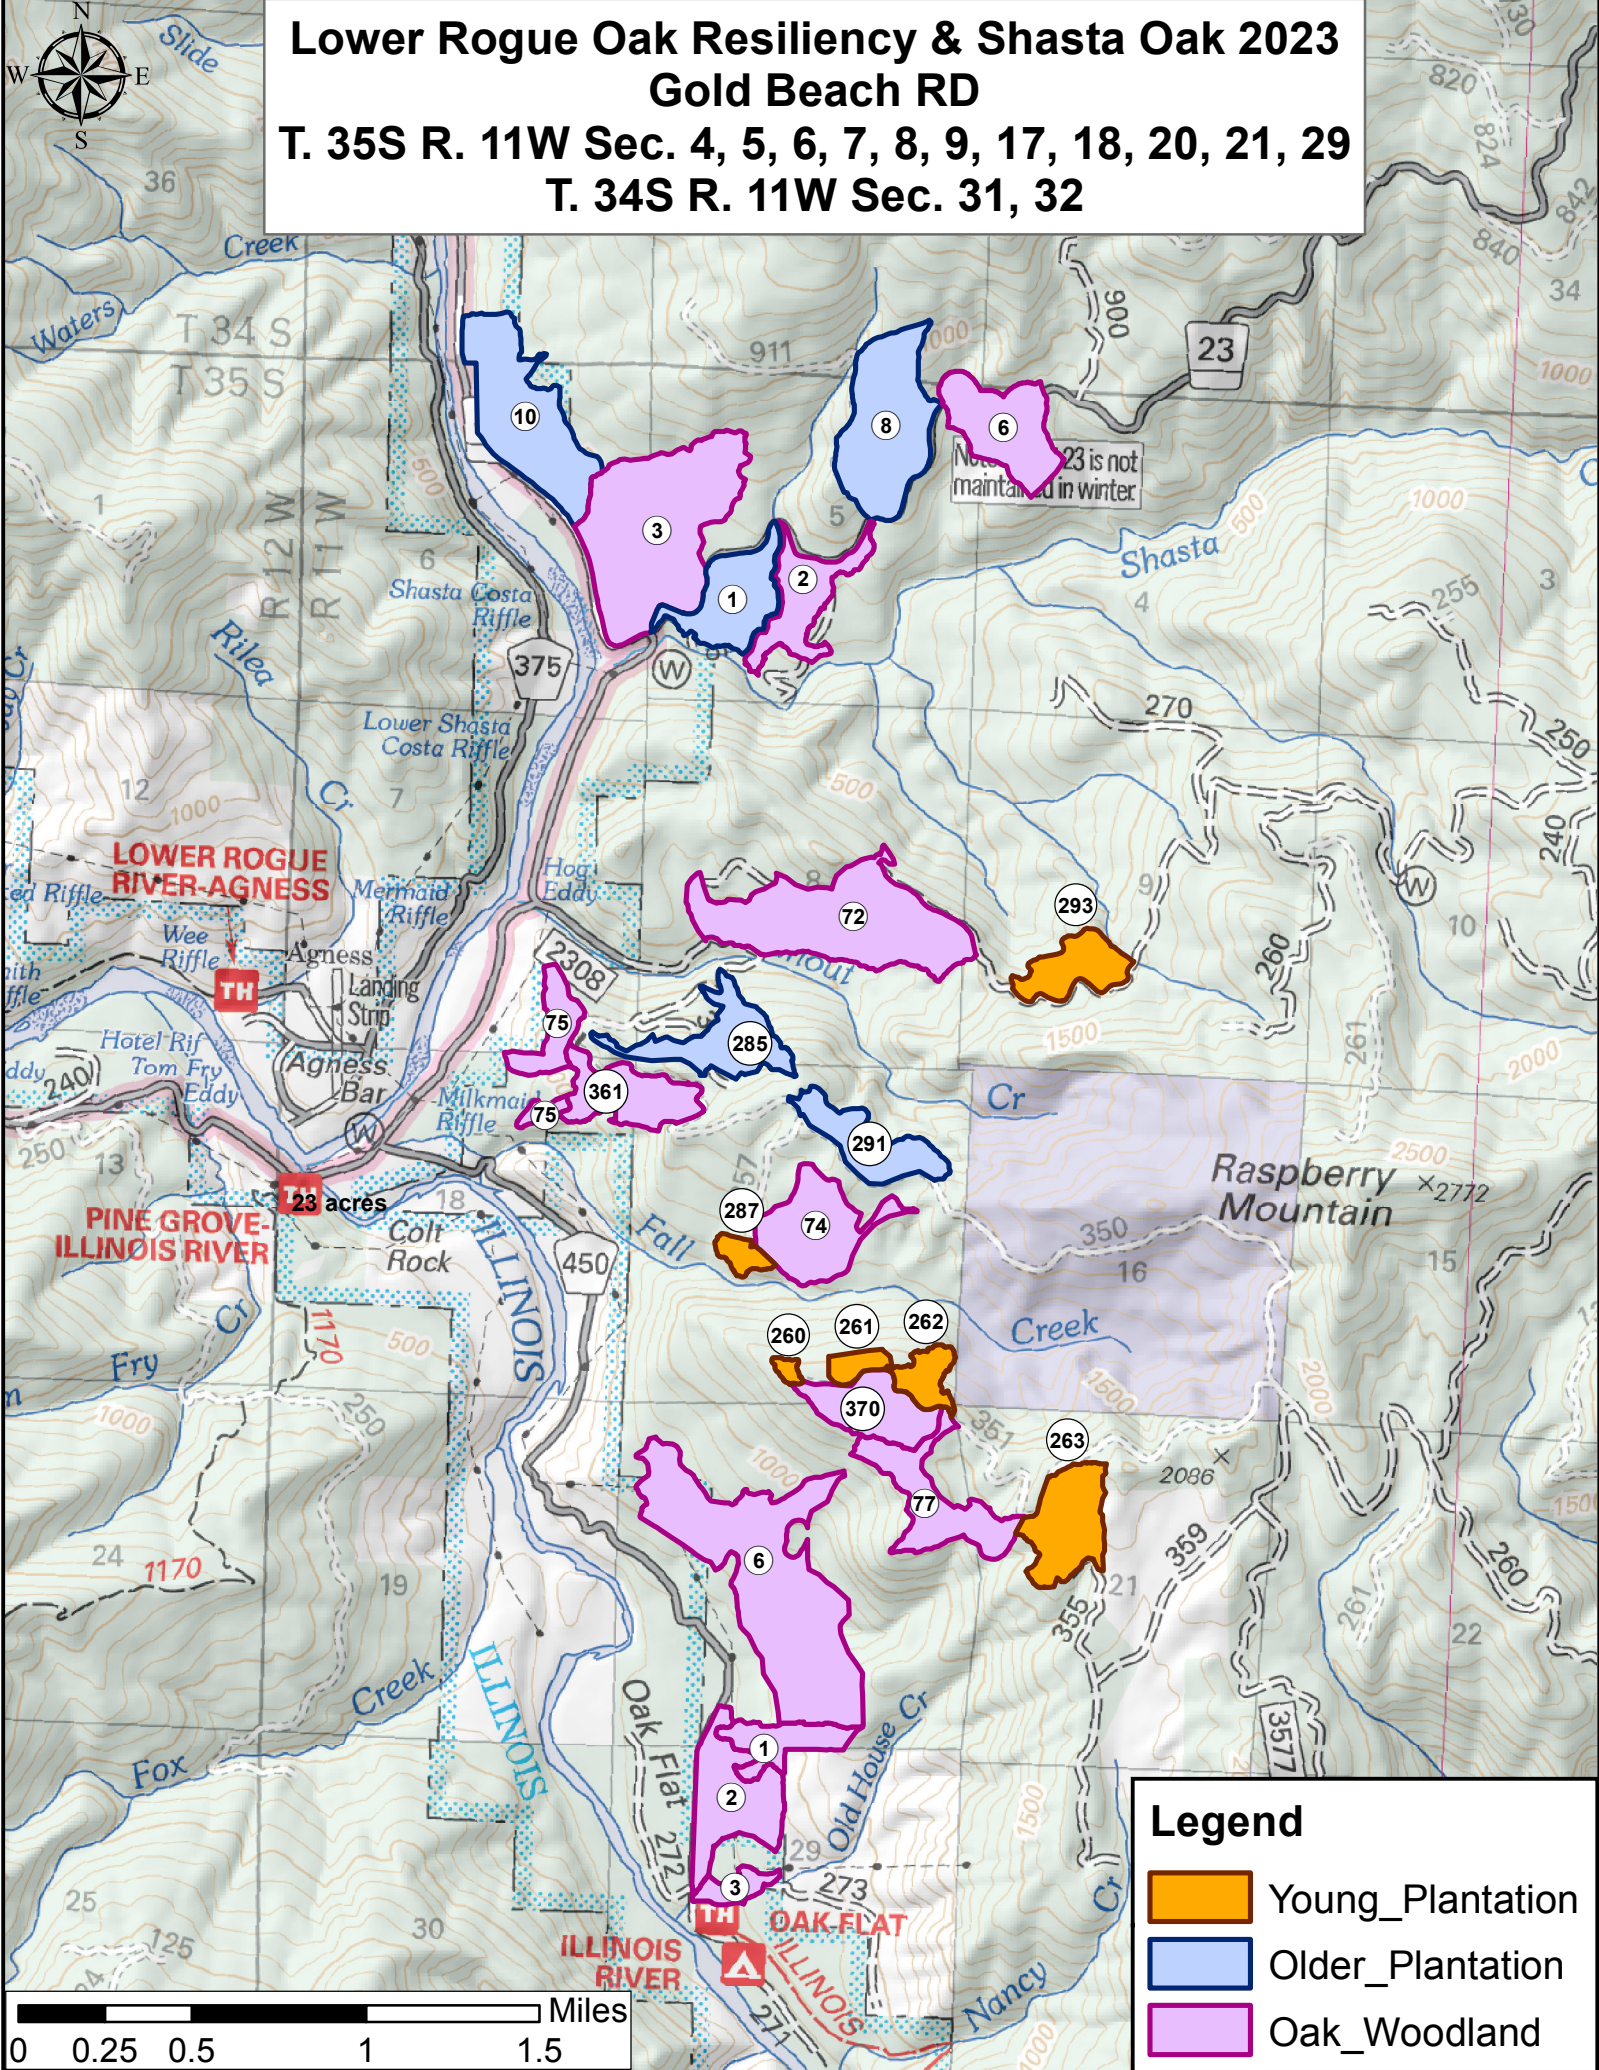

# Lower Rogue Oak Resiliency & Shasta Oak 2023

## Gold Beach RD

T. 35S R. 11W Sec. 4, 5, 6, 7, 8, 9, 17, 18, 20, 21, 29

T. 34S R. 11W Sec. 31, 32

**Legend**

- Young\_Plantation
- Older\_Plantation
- Oak\_Woodland

0 0.25 0.5 1 1.5 Miles