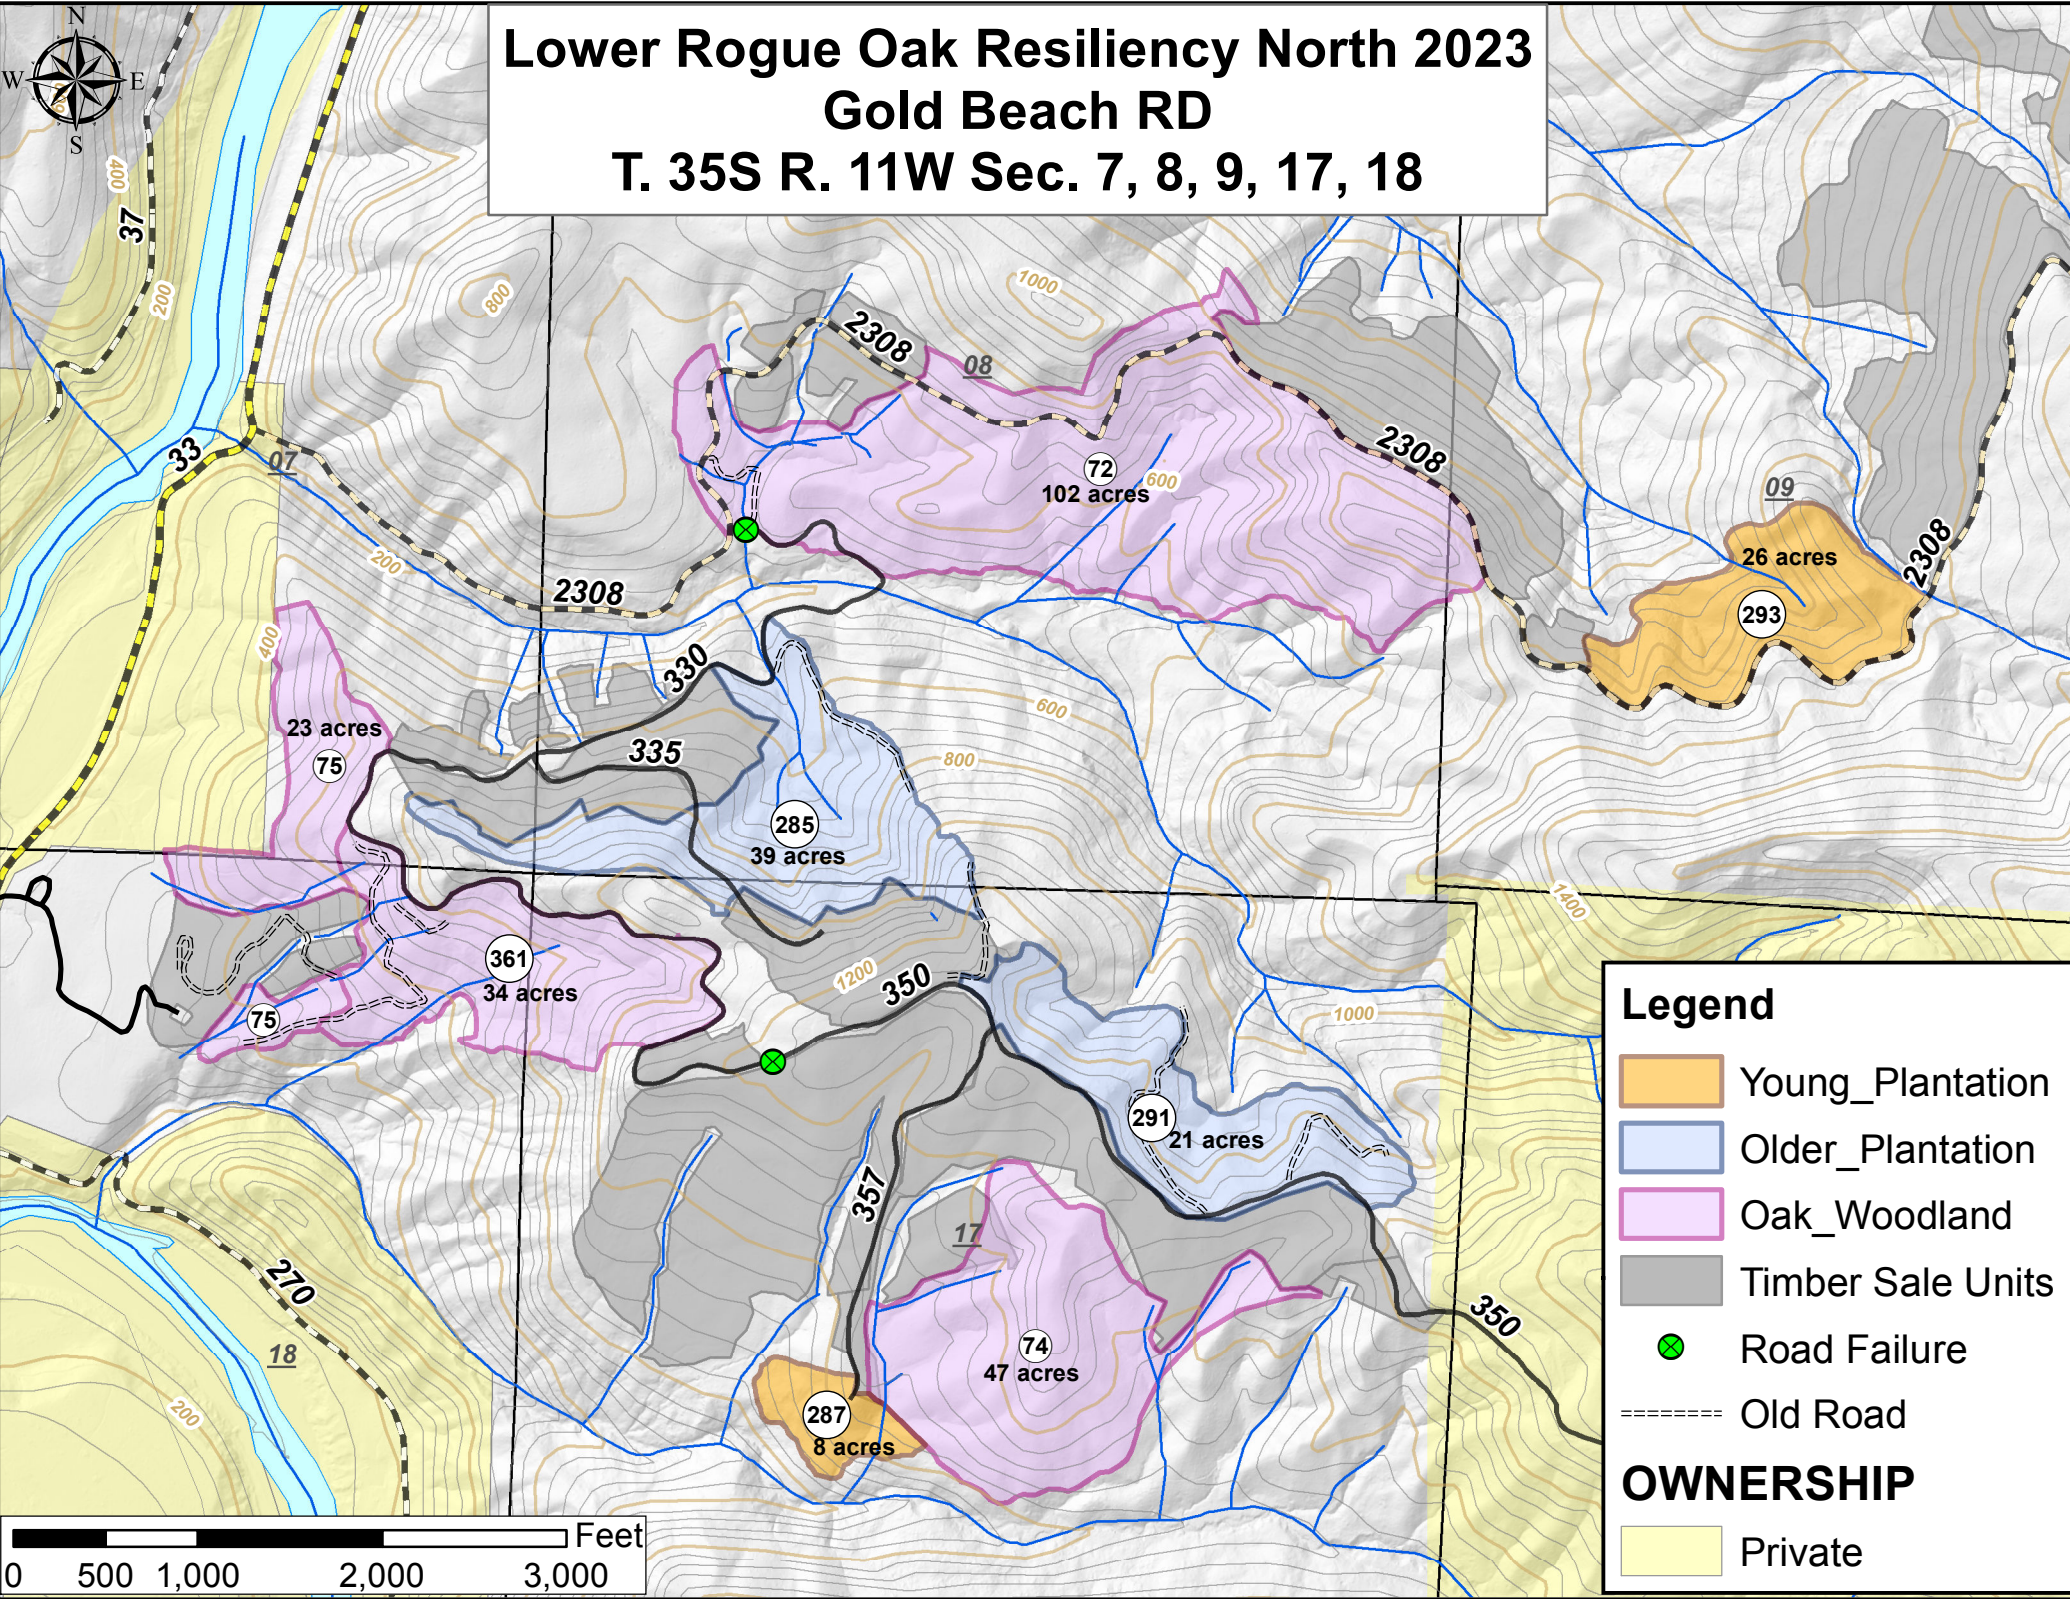

Lower Rogue Oak Resiliency North 2023

Gold Beach RD

T. 35S R. 11W Sec. 7, 8, 9, 17, 18

Legend

- Young_Plantation
- Older_Plantation
- Oak_Woodland
- Timber Sale Units
- Road Failure
- Old Road

OWNERSHIP

- Private