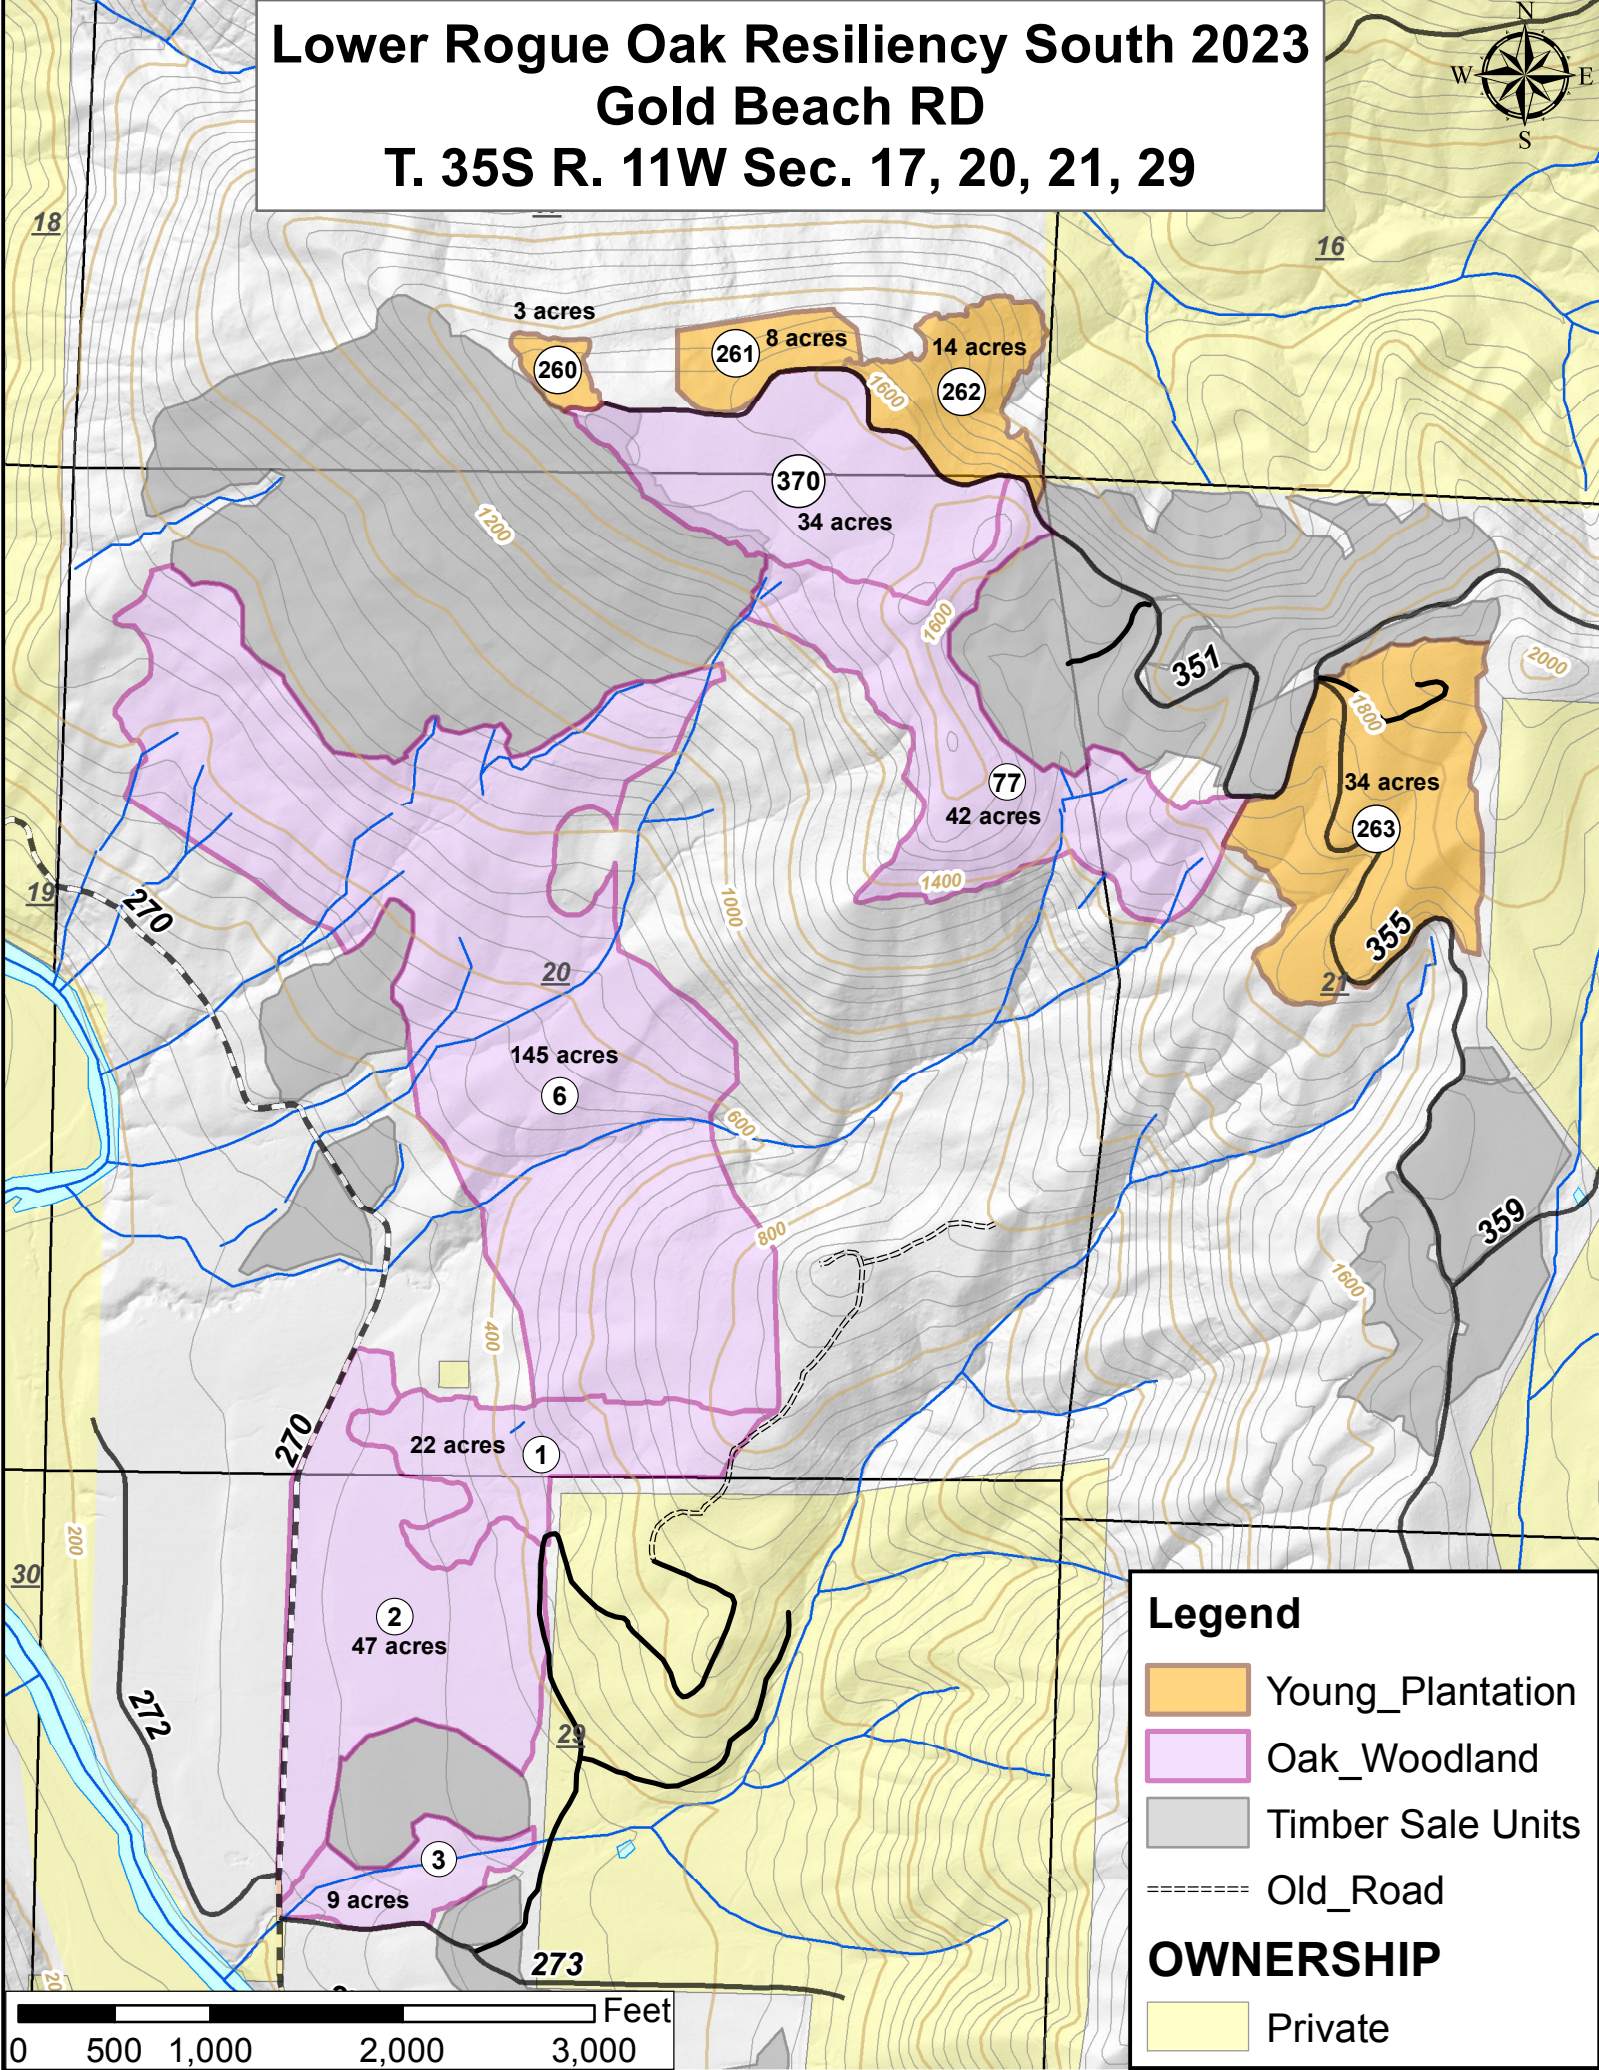

# Lower Rogue Oak Resiliency South 2023

## Gold Beach RD

### T. 35S R. 11W Sec. 17, 20, 21, 29

### Legend

- Young\_Plantation
  - Oak\_Woodland
  - Timber Sale Units
  - Old\_Road
- OWNERSHIP**
- Private