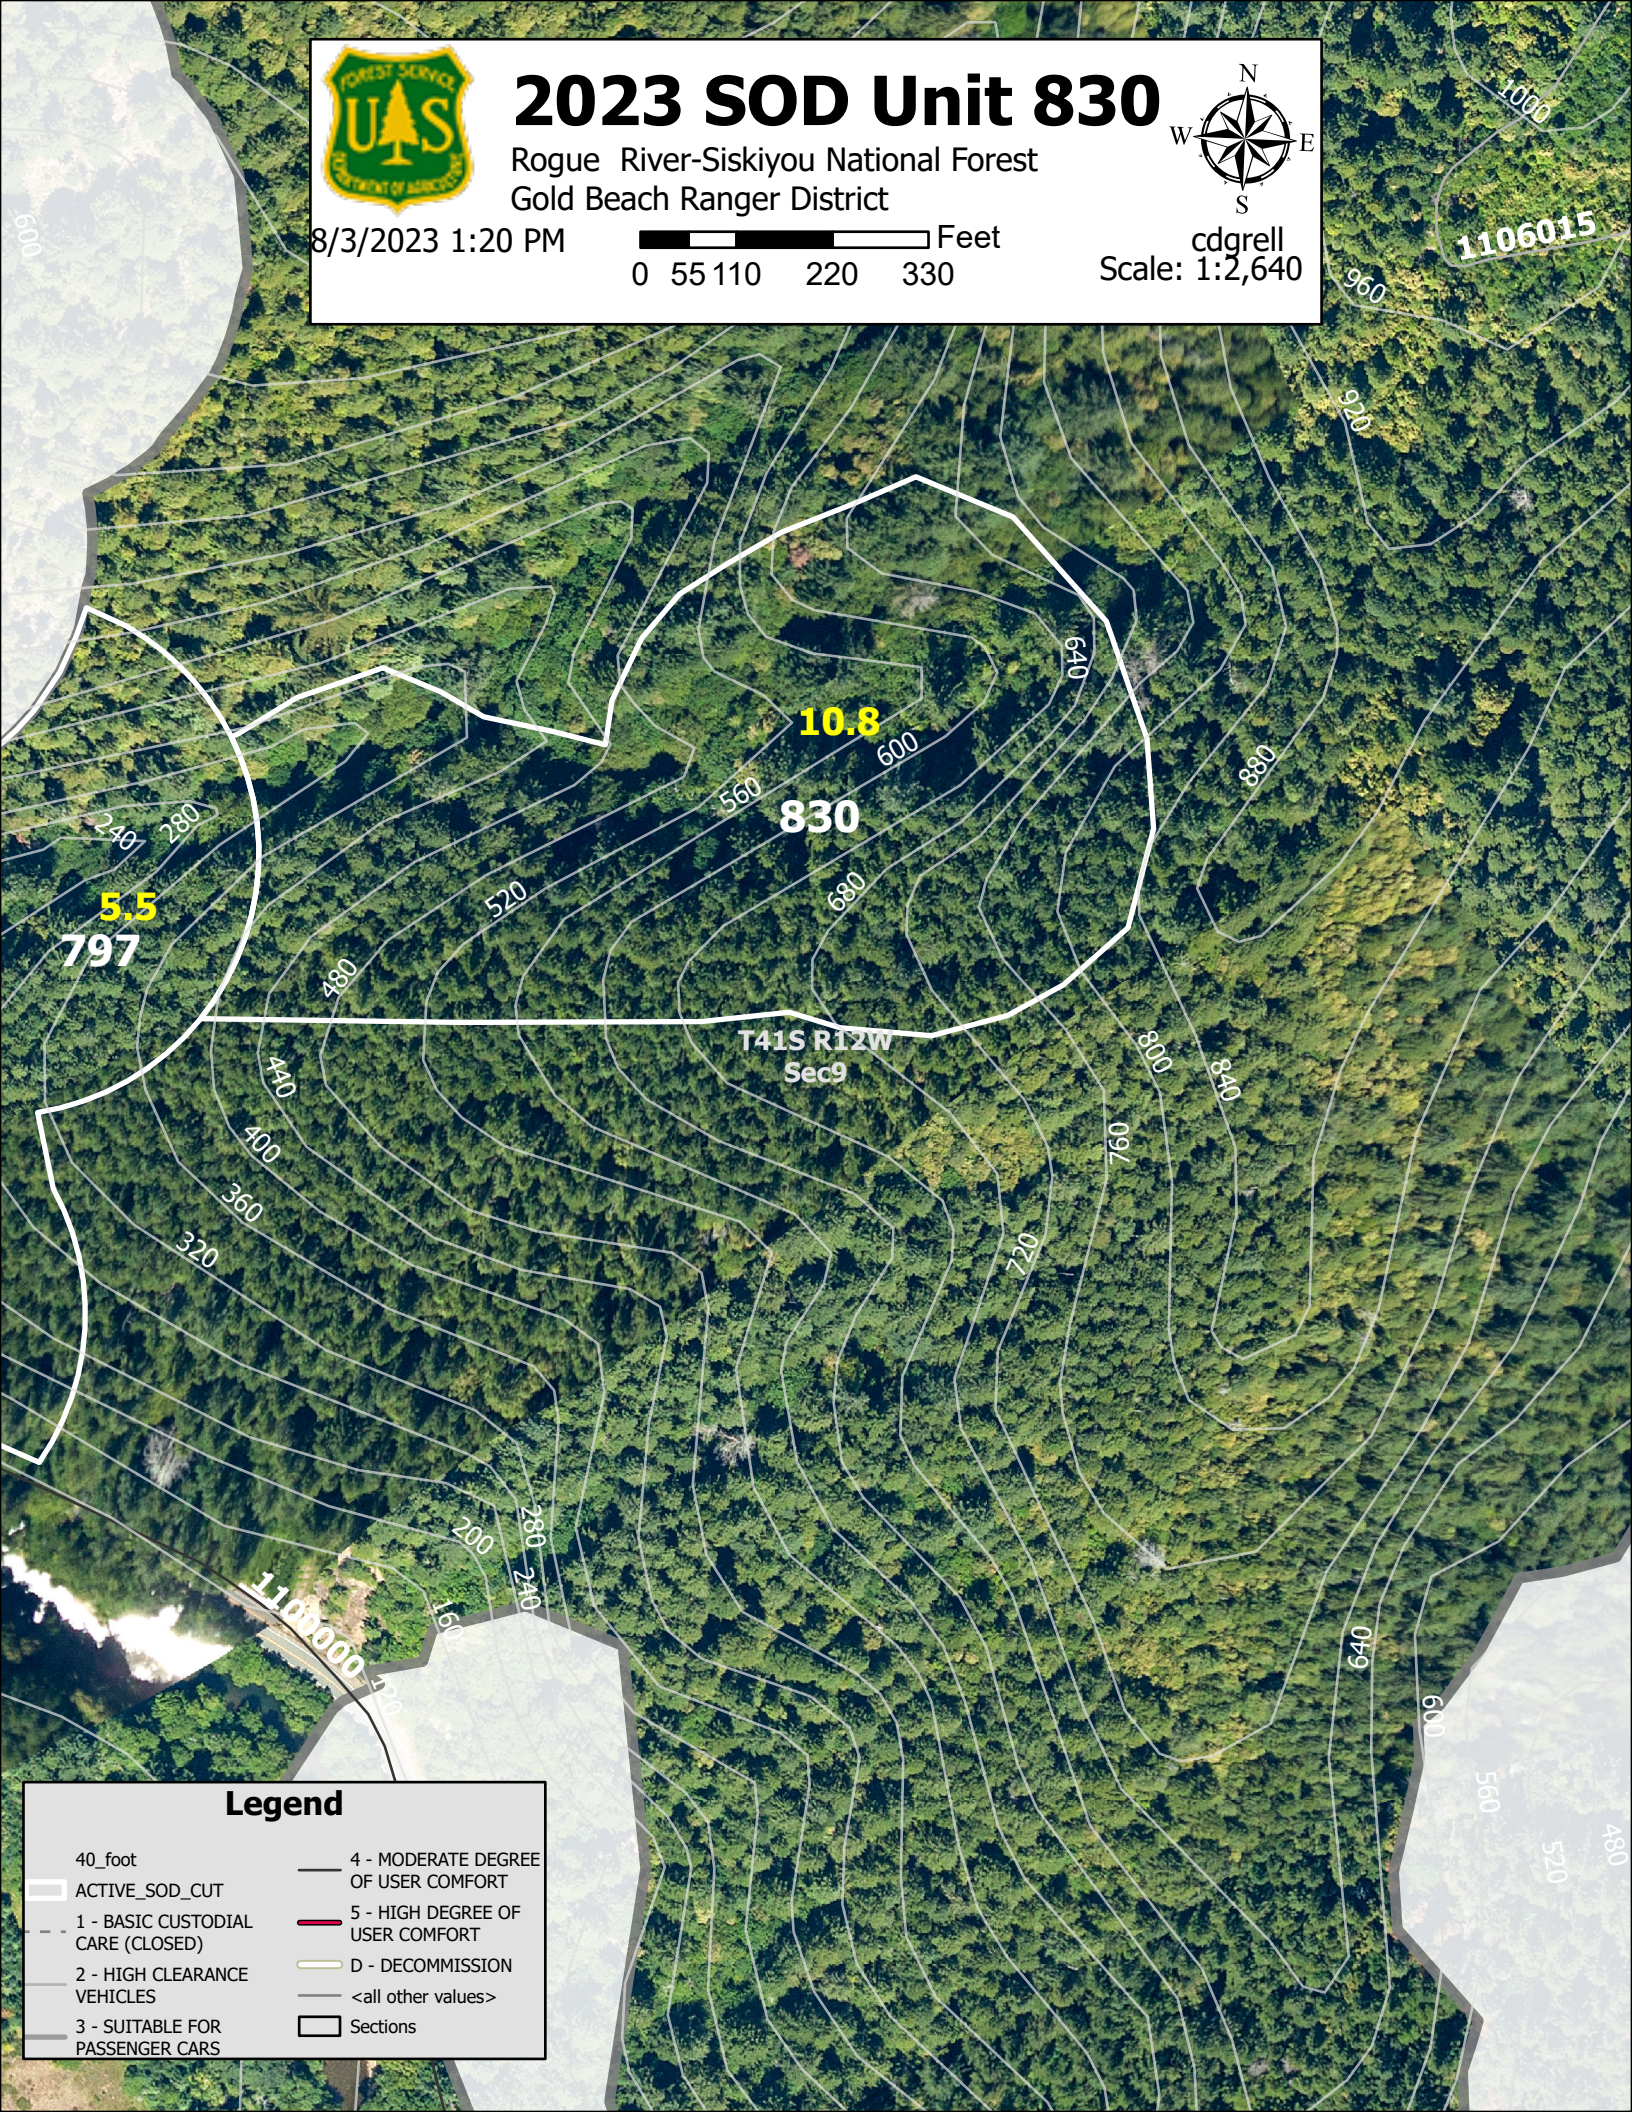

2023 SOD Unit 830

Rogue River-Siskiyou National Forest
Gold Beach Ranger District

8/3/2023 1:20 PM

cdgrell
Scale: 1:2,640

Legend

- 40_foot
- ACTIVE_SOD_CUT
- 1 - BASIC CUSTODIAL CARE (CLOSED)
- 2 - HIGH CLEARANCE VEHICLES
- 3 - SUITABLE FOR PASSENGER CARS
- 4 - MODERATE DEGREE OF USER COMFORT
- 5 - HIGH DEGREE OF USER COMFORT
- D - DECOMMISSION
- <all other values>
- Sections