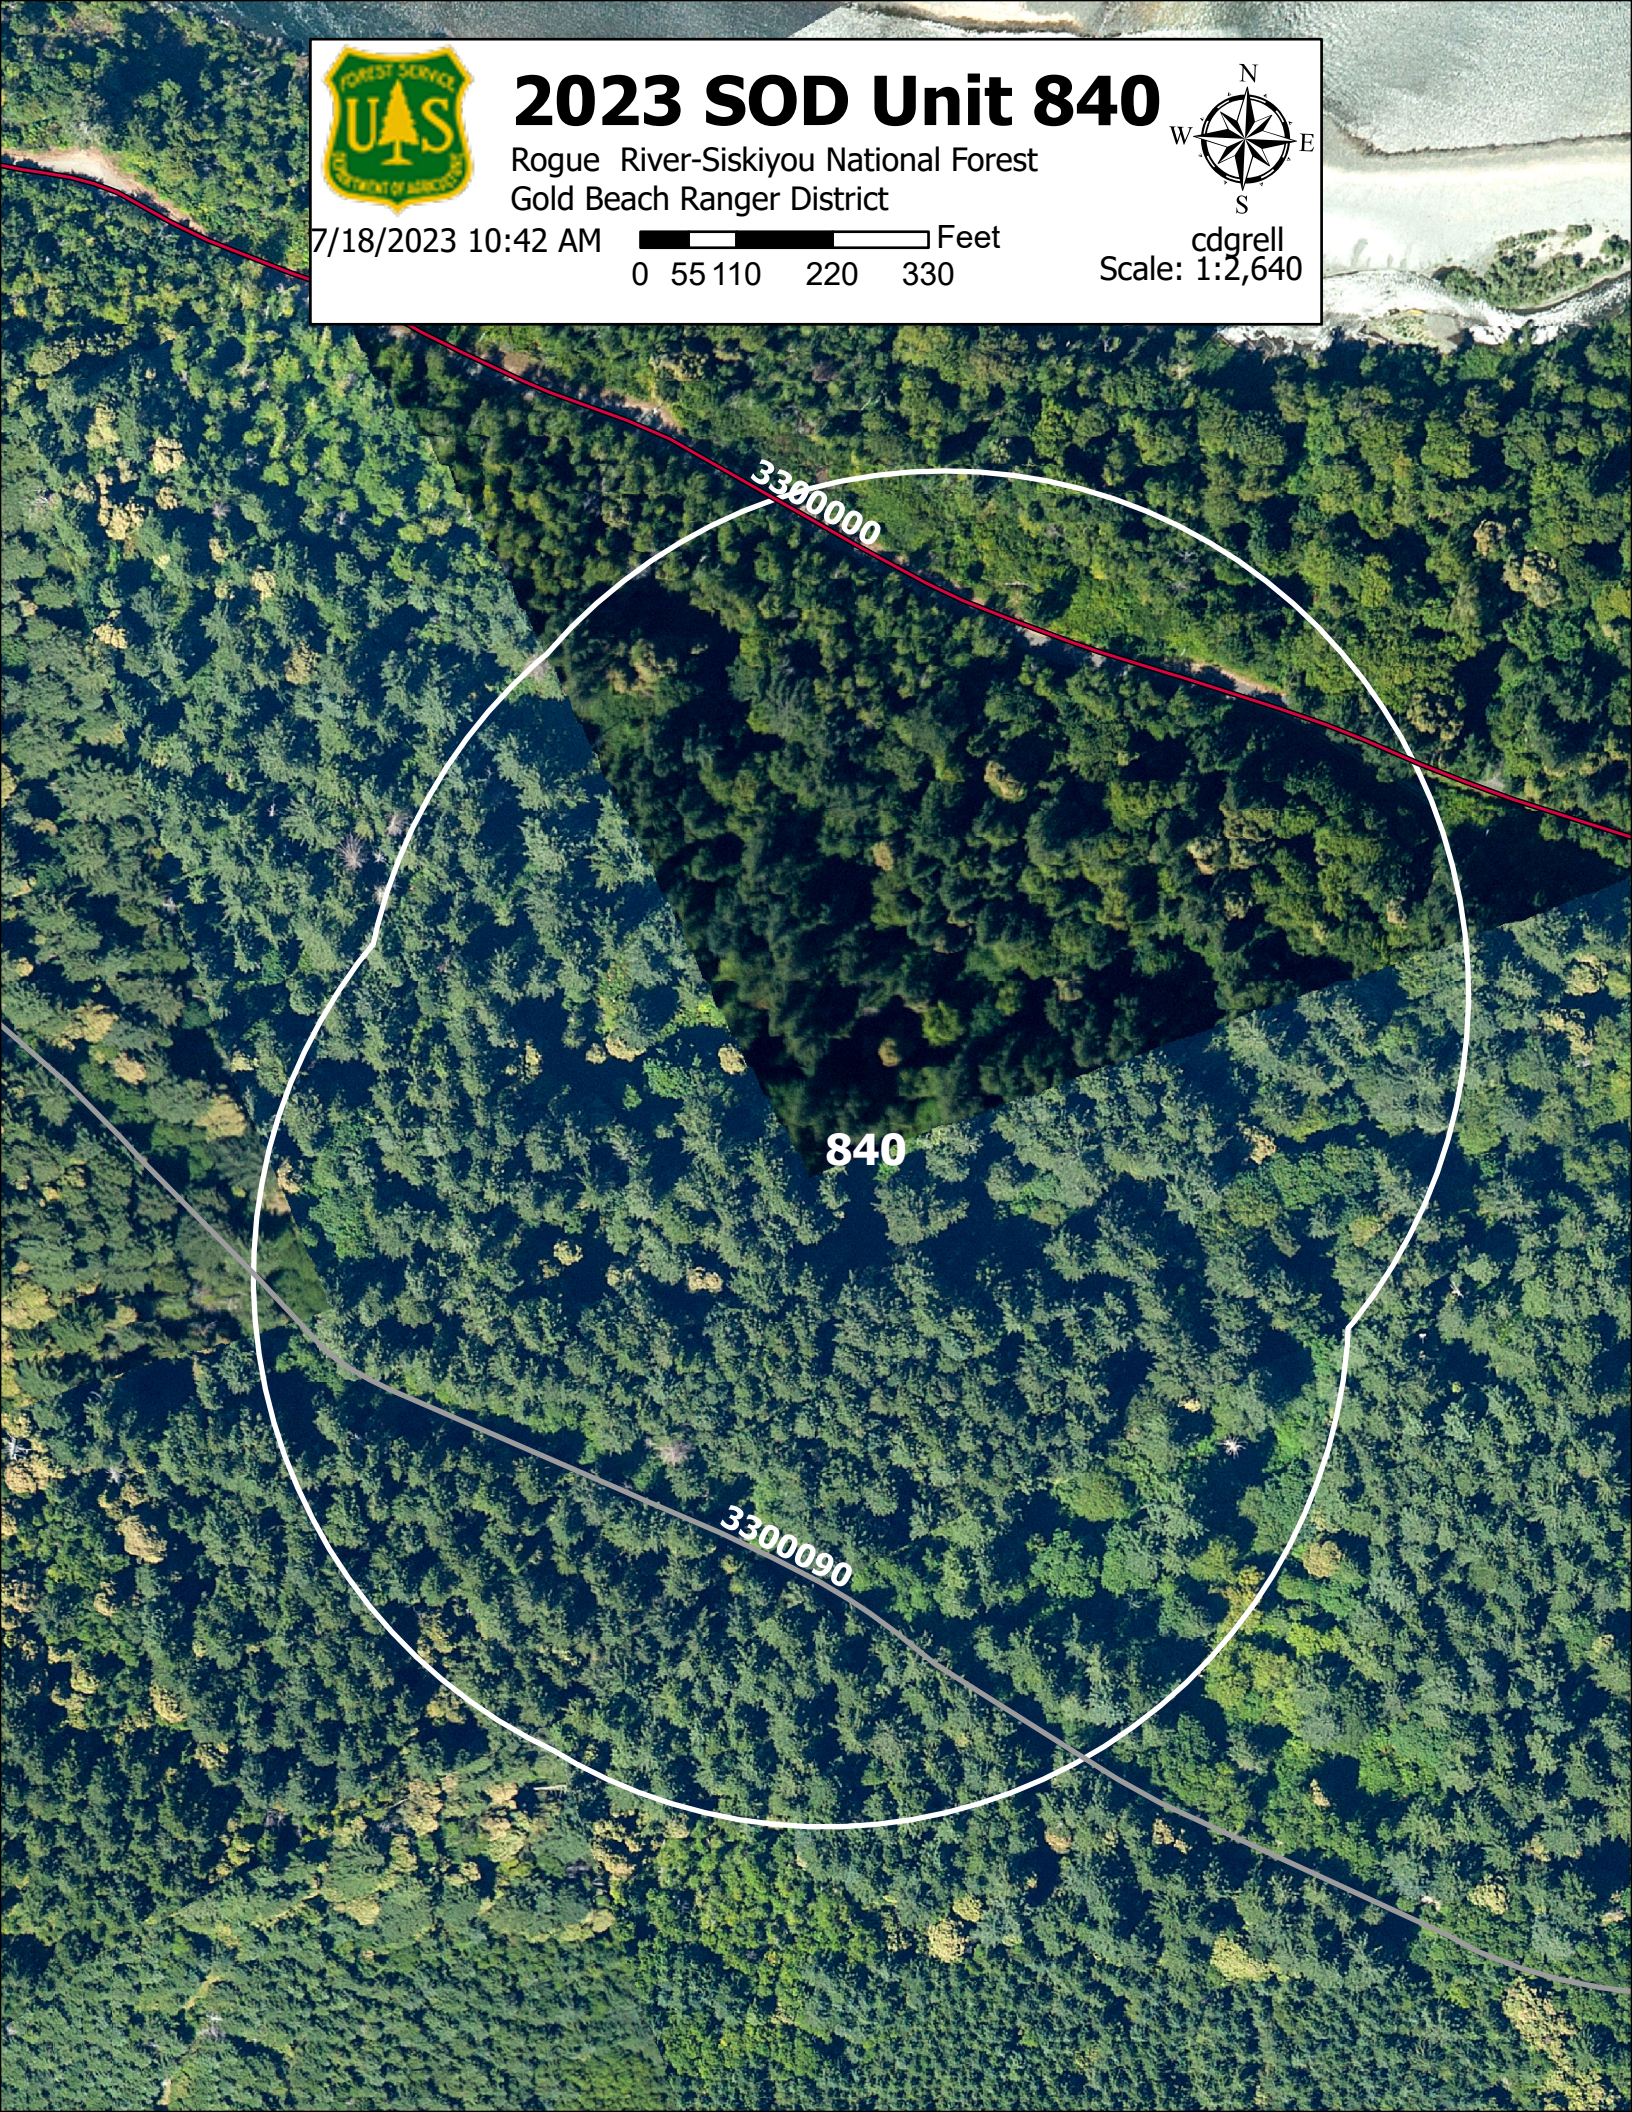

2023 SOD Unit 840

Rogue River-Siskiyou National Forest
Gold Beach Ranger District

7/18/2023 10:42 AM

cdgrell
Scale: 1:2,640

3300000

840

3300090