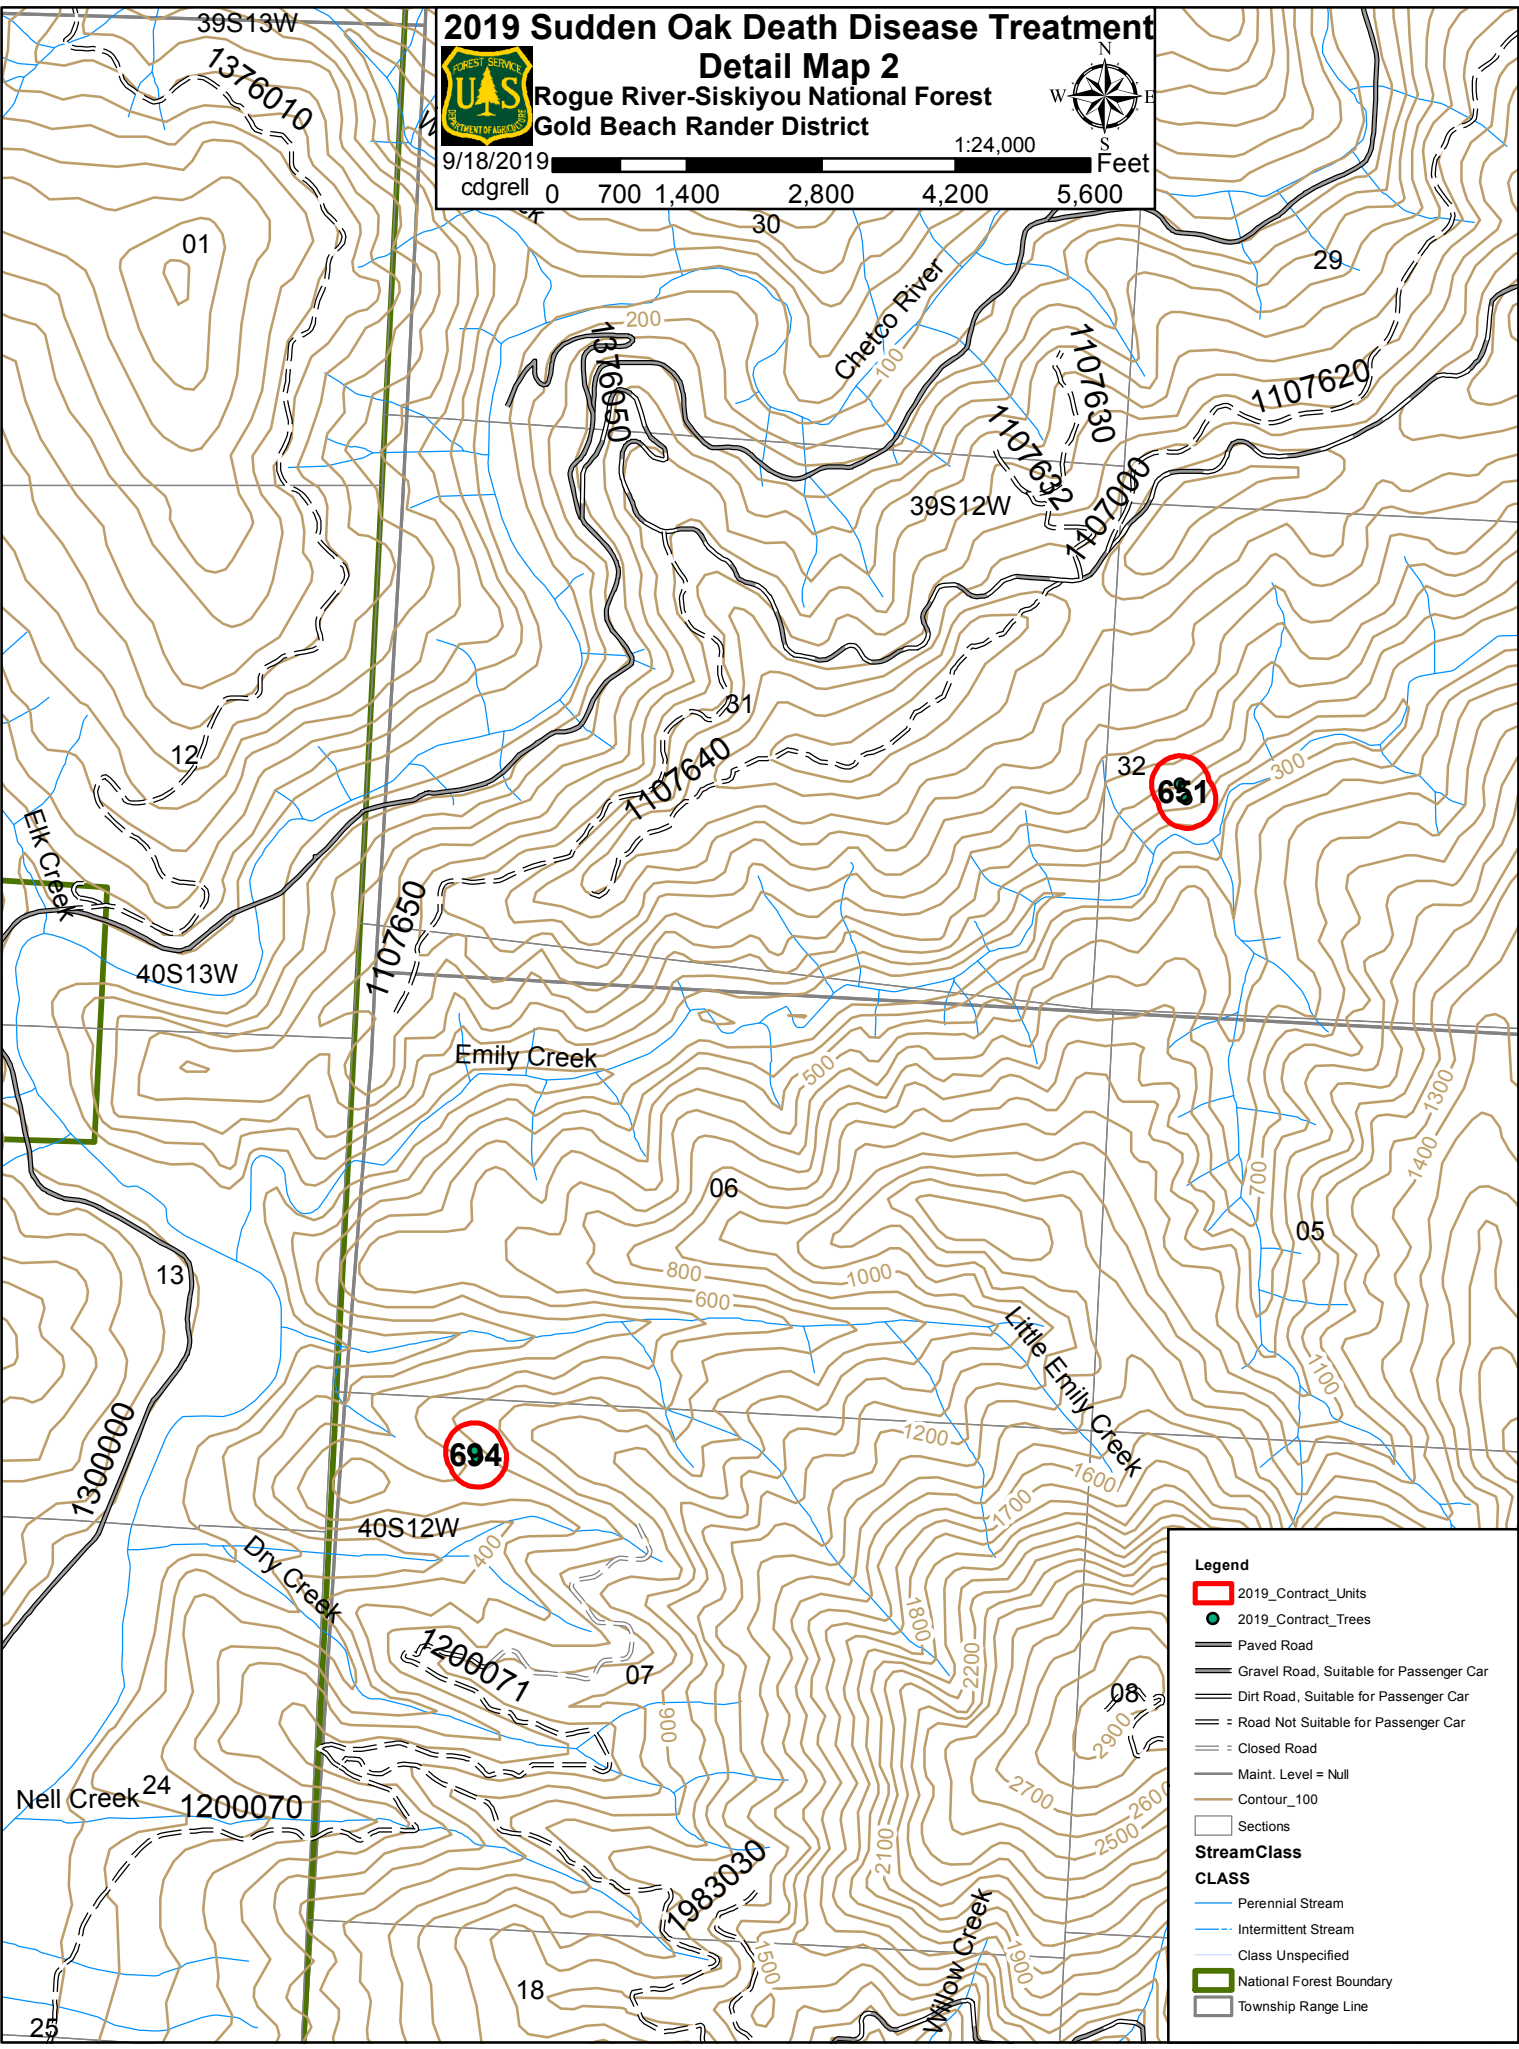

2019 Sudden Oak Death Disease Treatment
Detail Map 2
 Rogue River-Siskiyou National Forest
 Gold Beach Rander District

9/18/2019
 cdgrell
 1:24,000
 Feet
 0 700 1,400 2,800 4,200 5,600

Legend

- 2019_Contract_Units
- 2019_Contract_Trees
- Paved Road
- Gravel Road, Suitable for Passenger Car
- Dirt Road, Suitable for Passenger Car
- Road Not Suitable for Passenger Car
- Closed Road
- Maint. Level = Null
- Contour_100
- Sections

StreamClass

CLASS

- Perennial Stream
- Intermittent Stream
- Class Unspecified

National Forest Boundary

Township Range Line