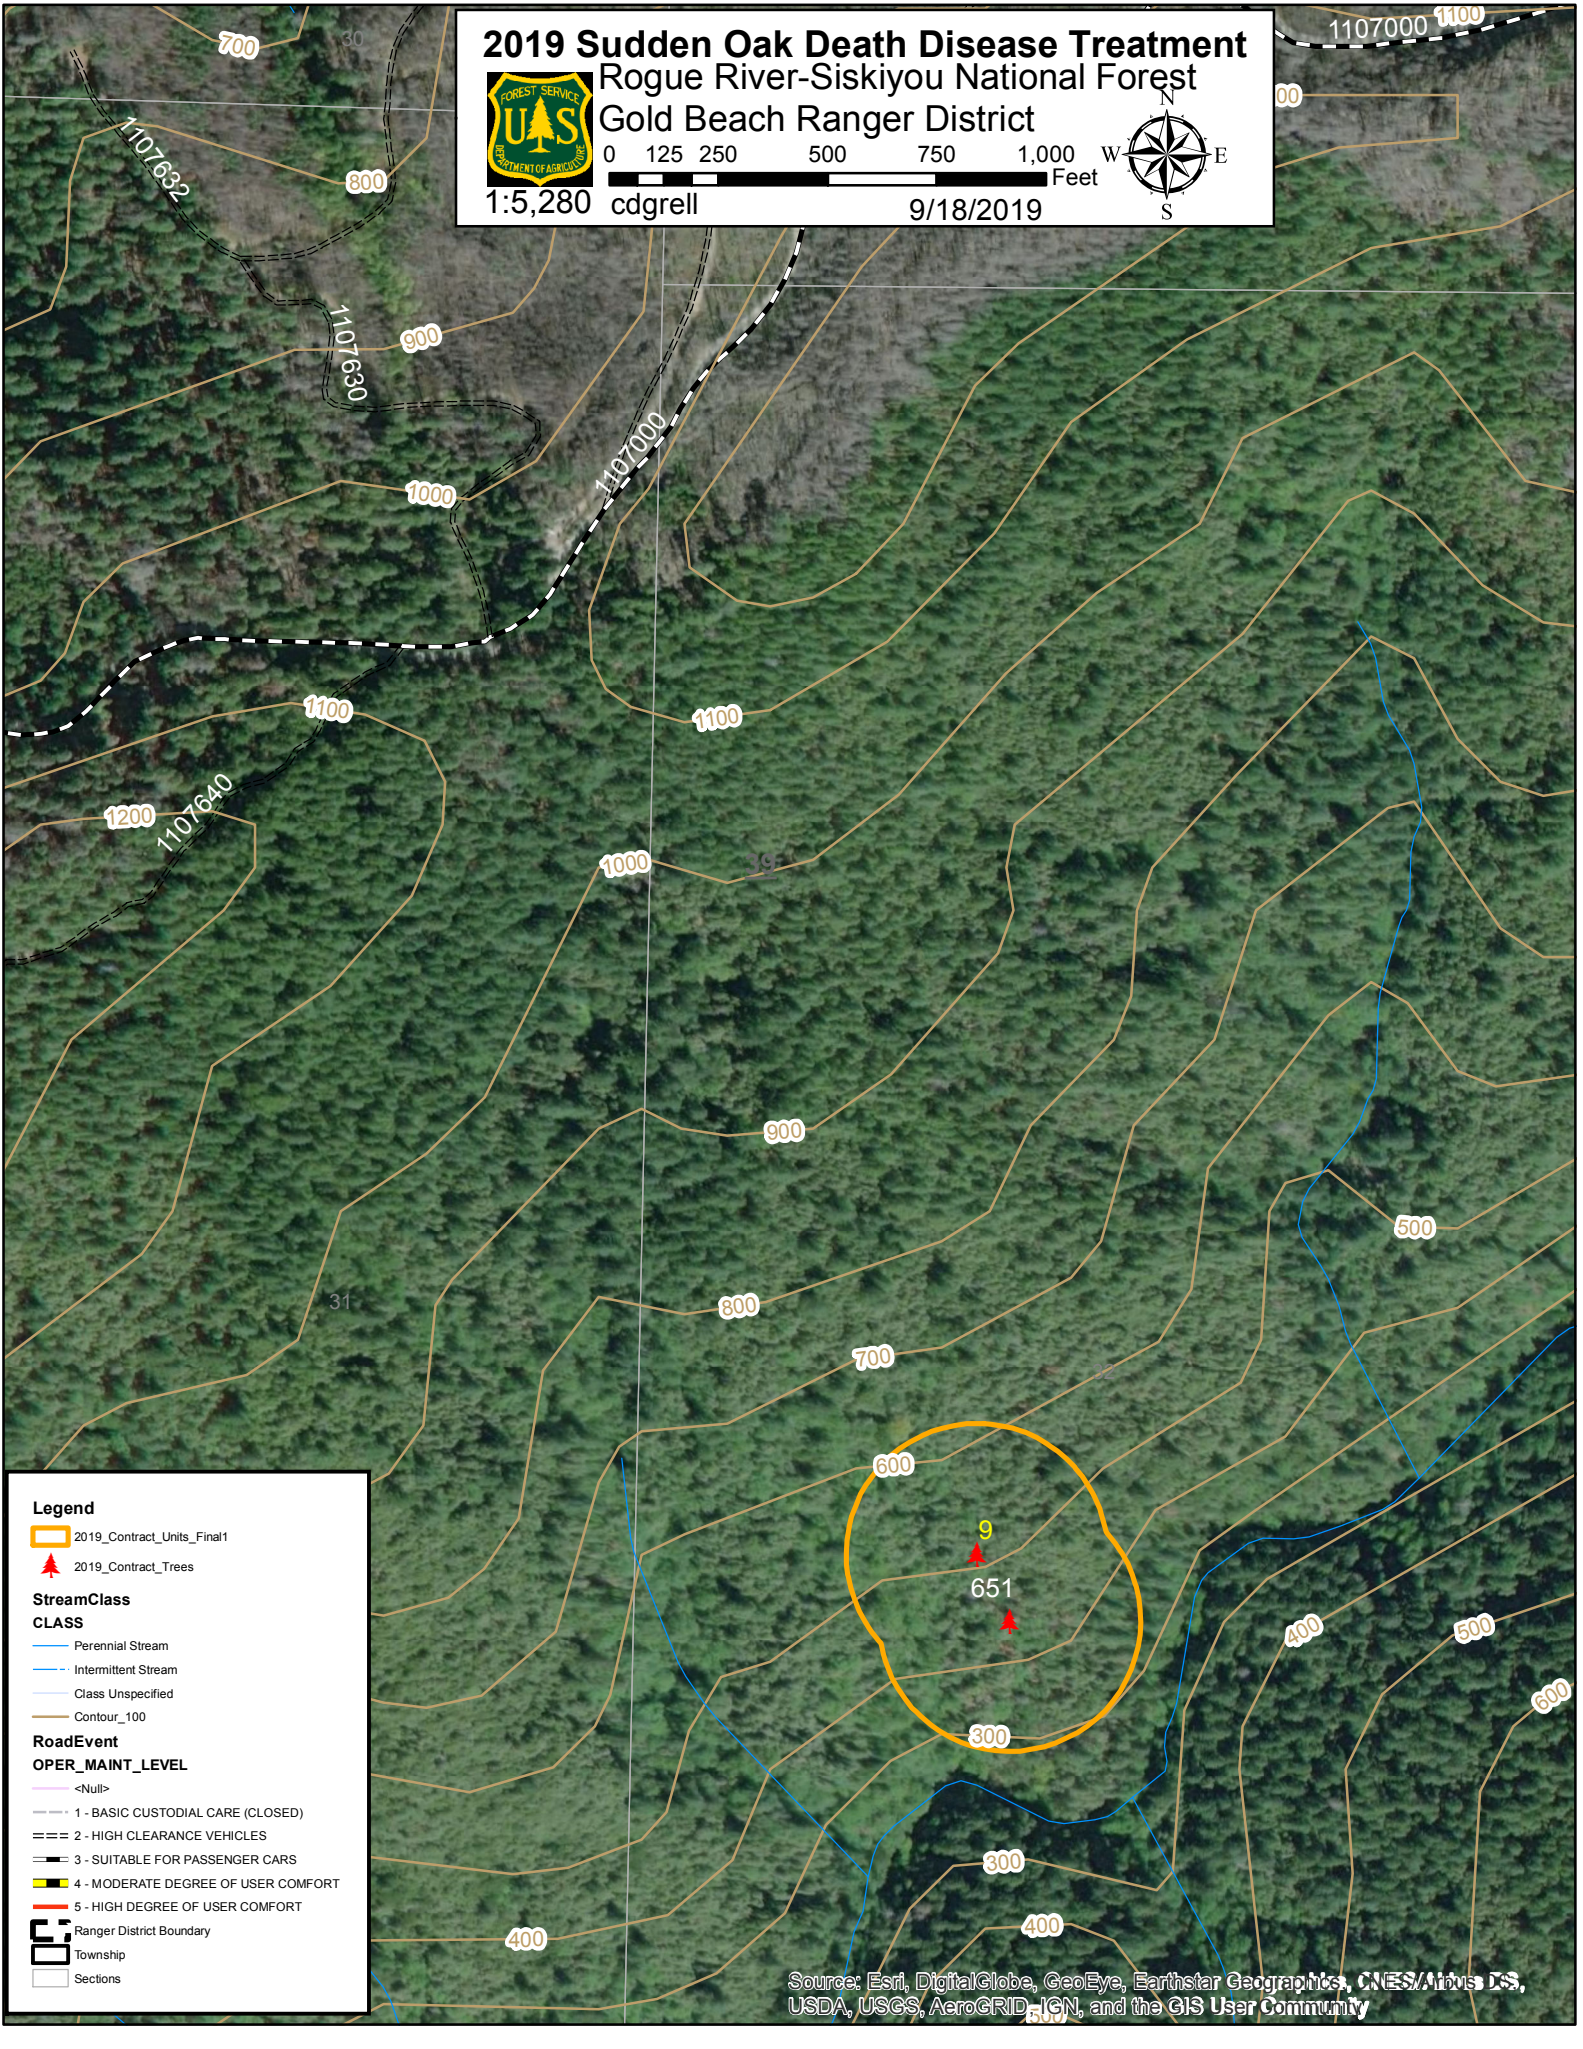

## Rogue River-Siskiyou National Forest

### Gold Beach Ranger District

0 125 250 500 750 1,000 Feet

1:5,280 cdgrell

9/18/2019

#### StreamClass

#### RoadEvent