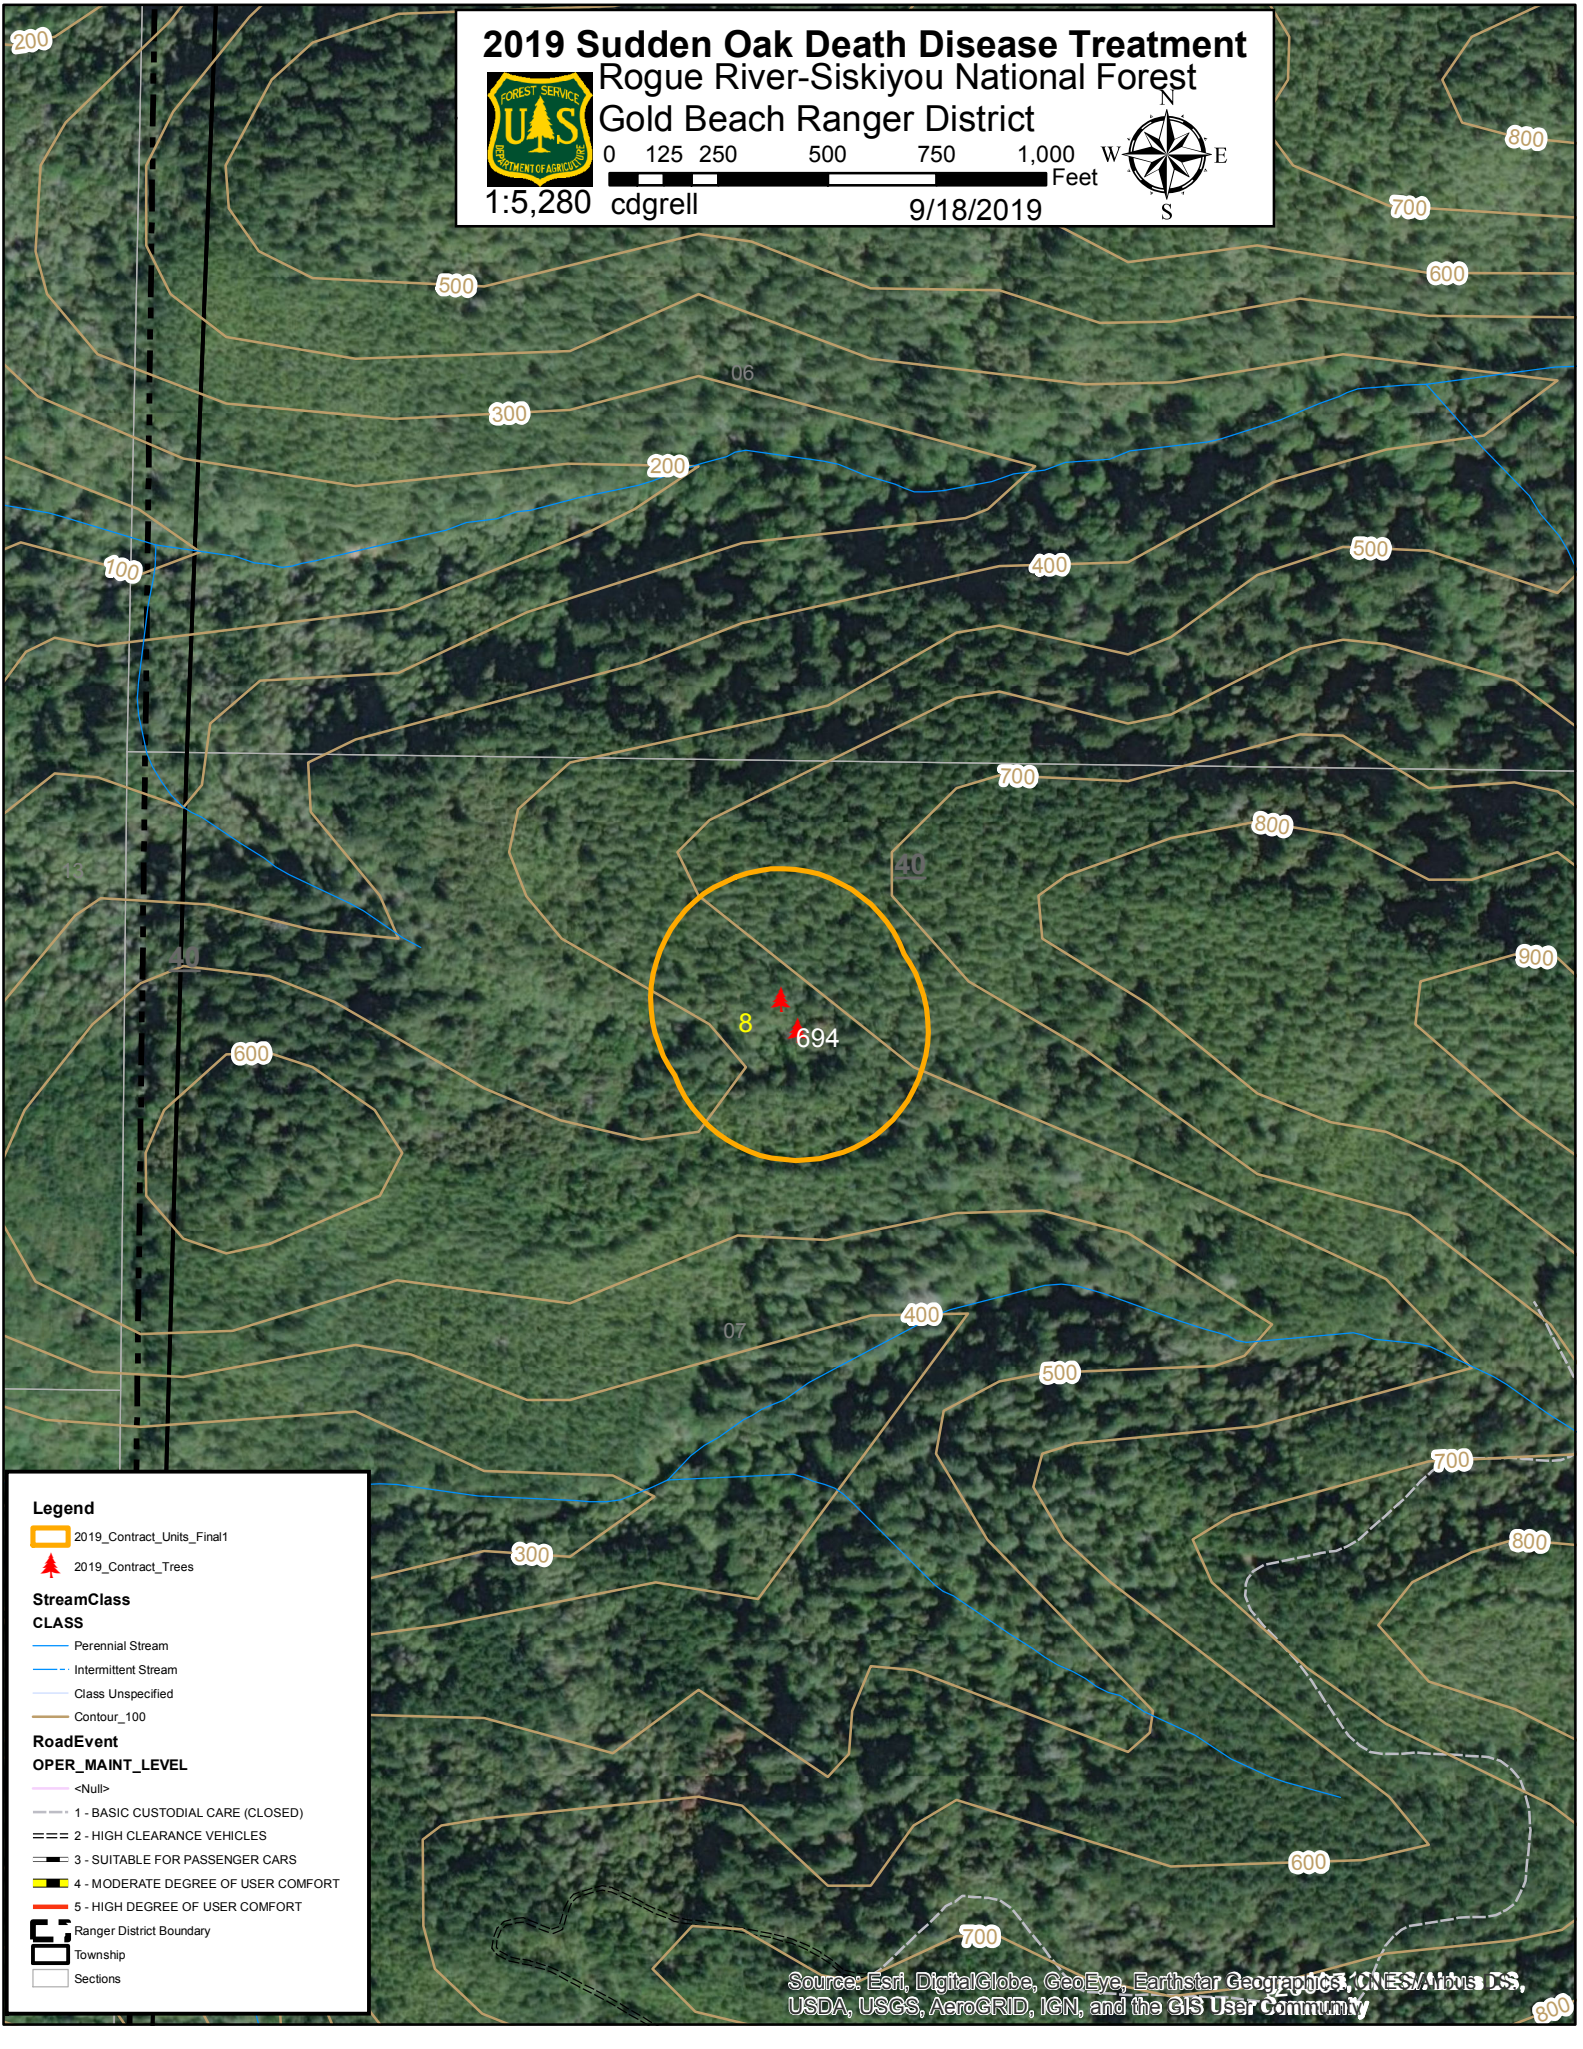

## Rogue River-Siskiyou National Forest

### Gold Beach Ranger District

0 125 250 500 750 1,000 Feet

1:5,280 cdgrell

9/18/2019

#### StreamClass