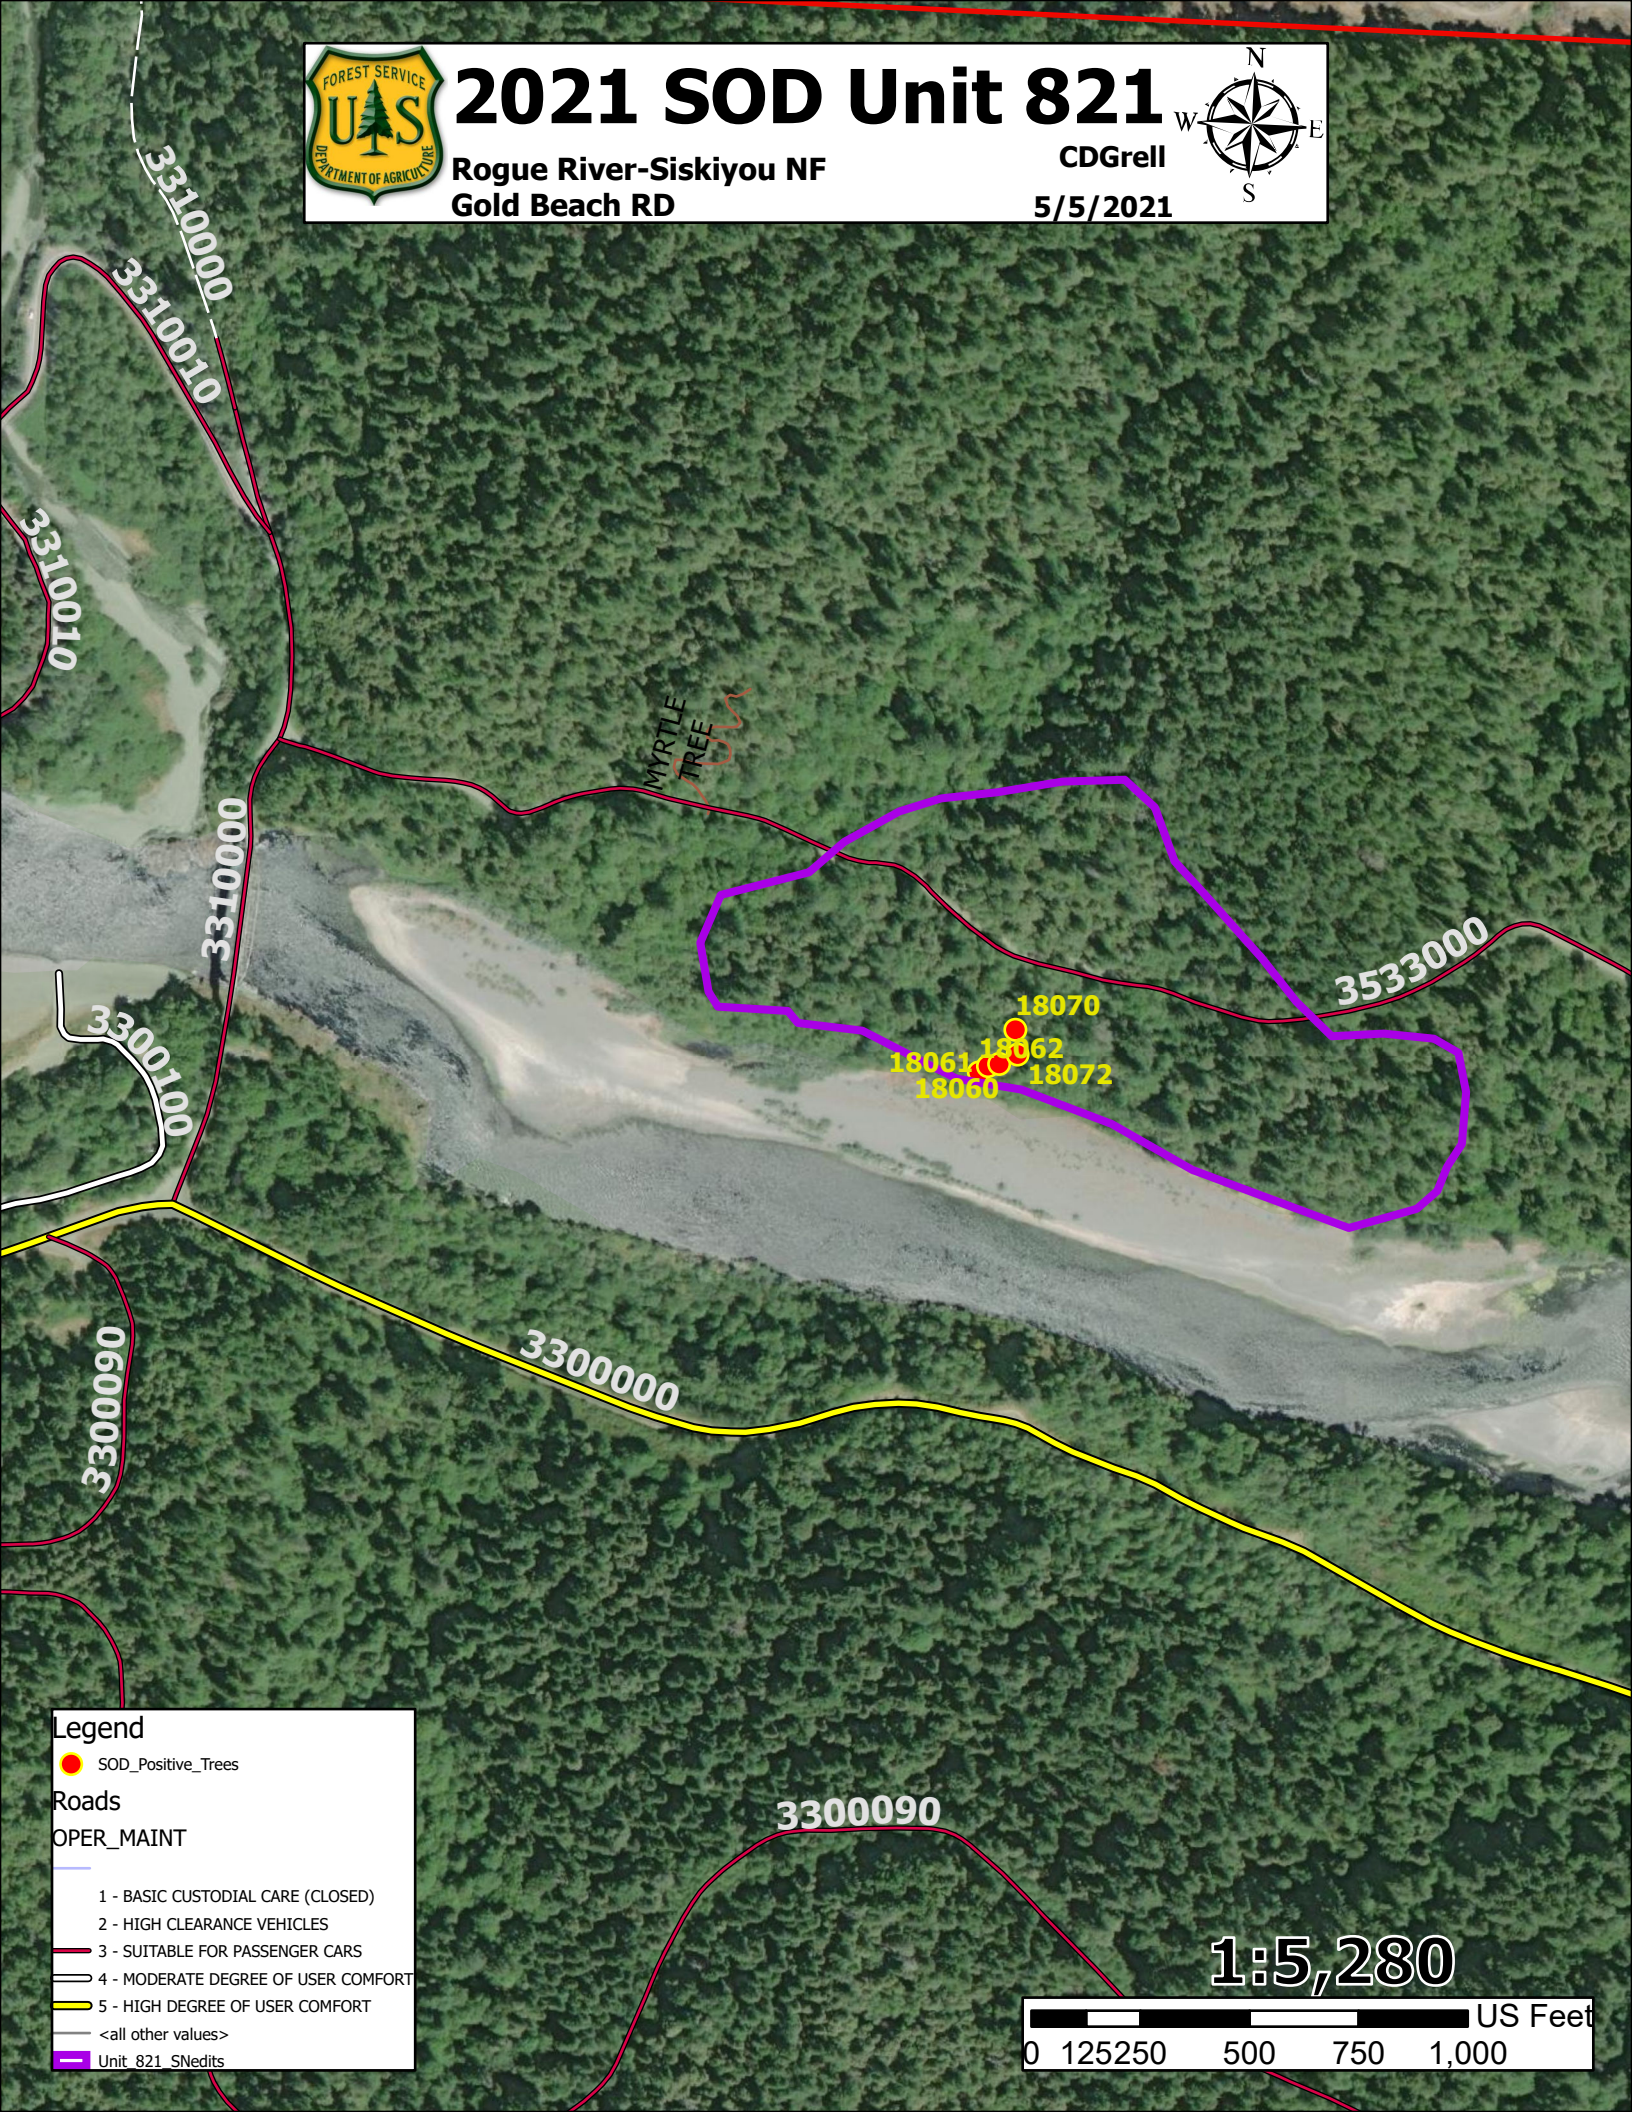

2021 SOD Unit 821

Rogue River-Siskiyou NF
Gold Beach RD

CDGrell

5/5/2021

Legend

- SOD_Positive_Trees

Roads

OPER_MAINT

- 1 - BASIC CUSTODIAL CARE (CLOSED)
- 2 - HIGH CLEARANCE VEHICLES
- 3 - SUITABLE FOR PASSENGER CARS
- 4 - MODERATE DEGREE OF USER COMFORT
- 5 - HIGH DEGREE OF USER COMFORT
- <all other values>
- Unit 821 SNEdits

1:5,280