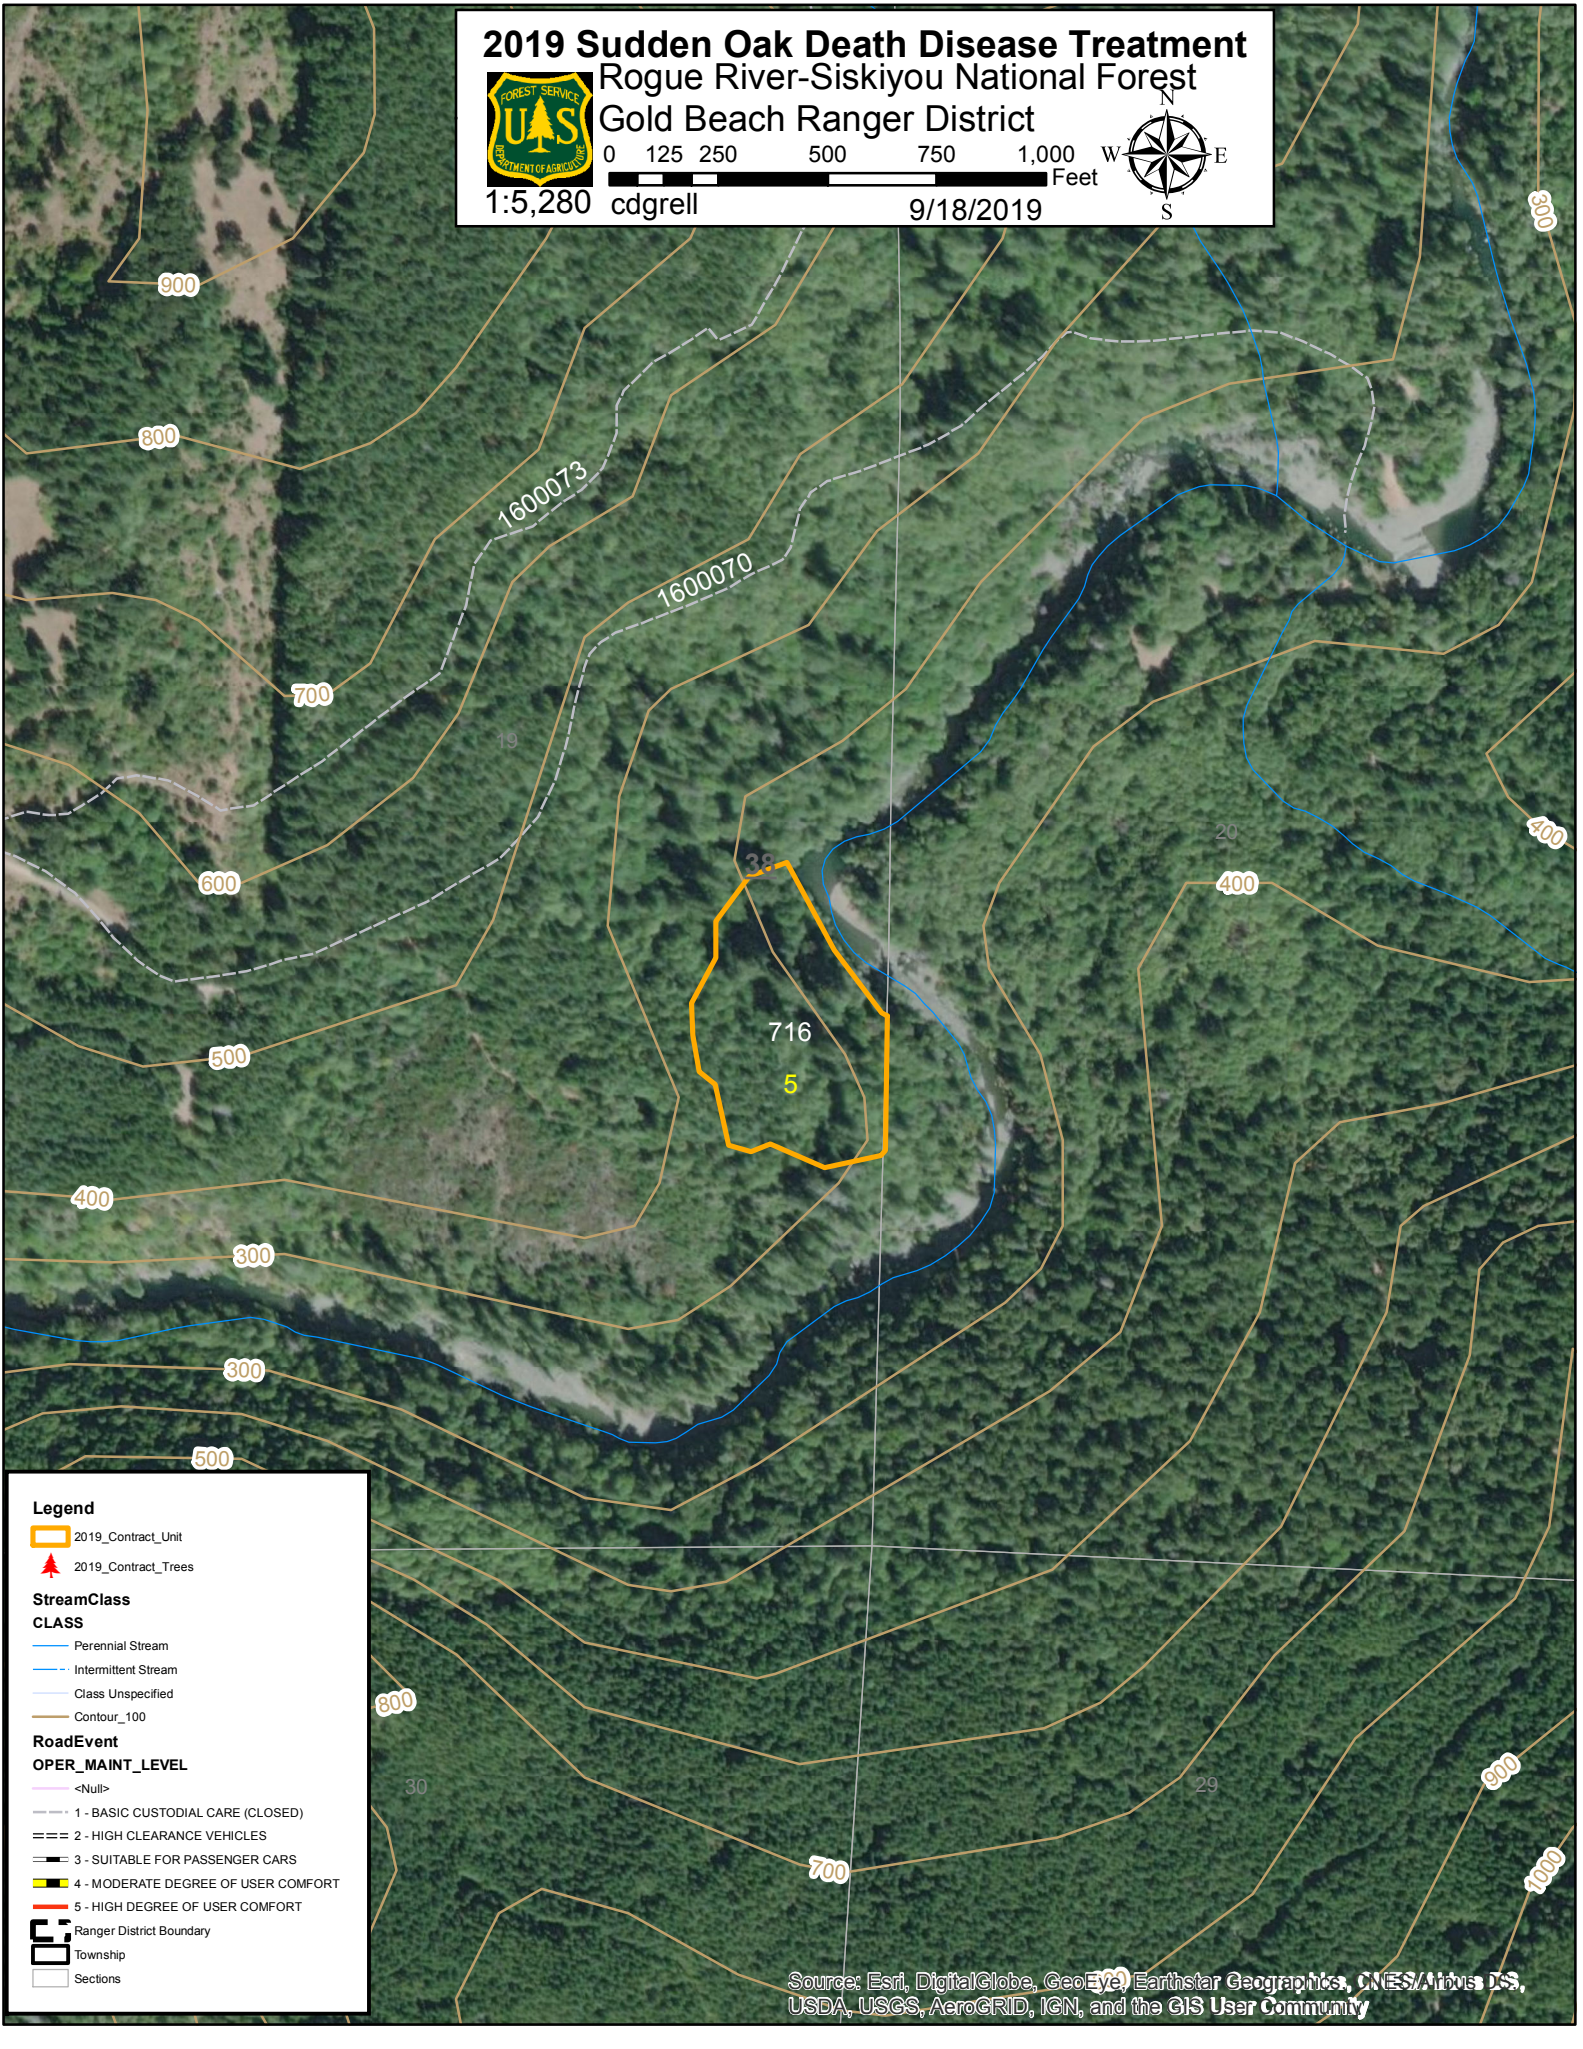

## Rogue River-Siskiyou National Forest

### Gold Beach Ranger District

0 125 250 500 750 1,000 Feet

1:5,280 cdgrell

9/18/2019

#### Legend

- 2019\_Contract\_Unit
- 2019\_Contract\_Trees

#### RoadEvent