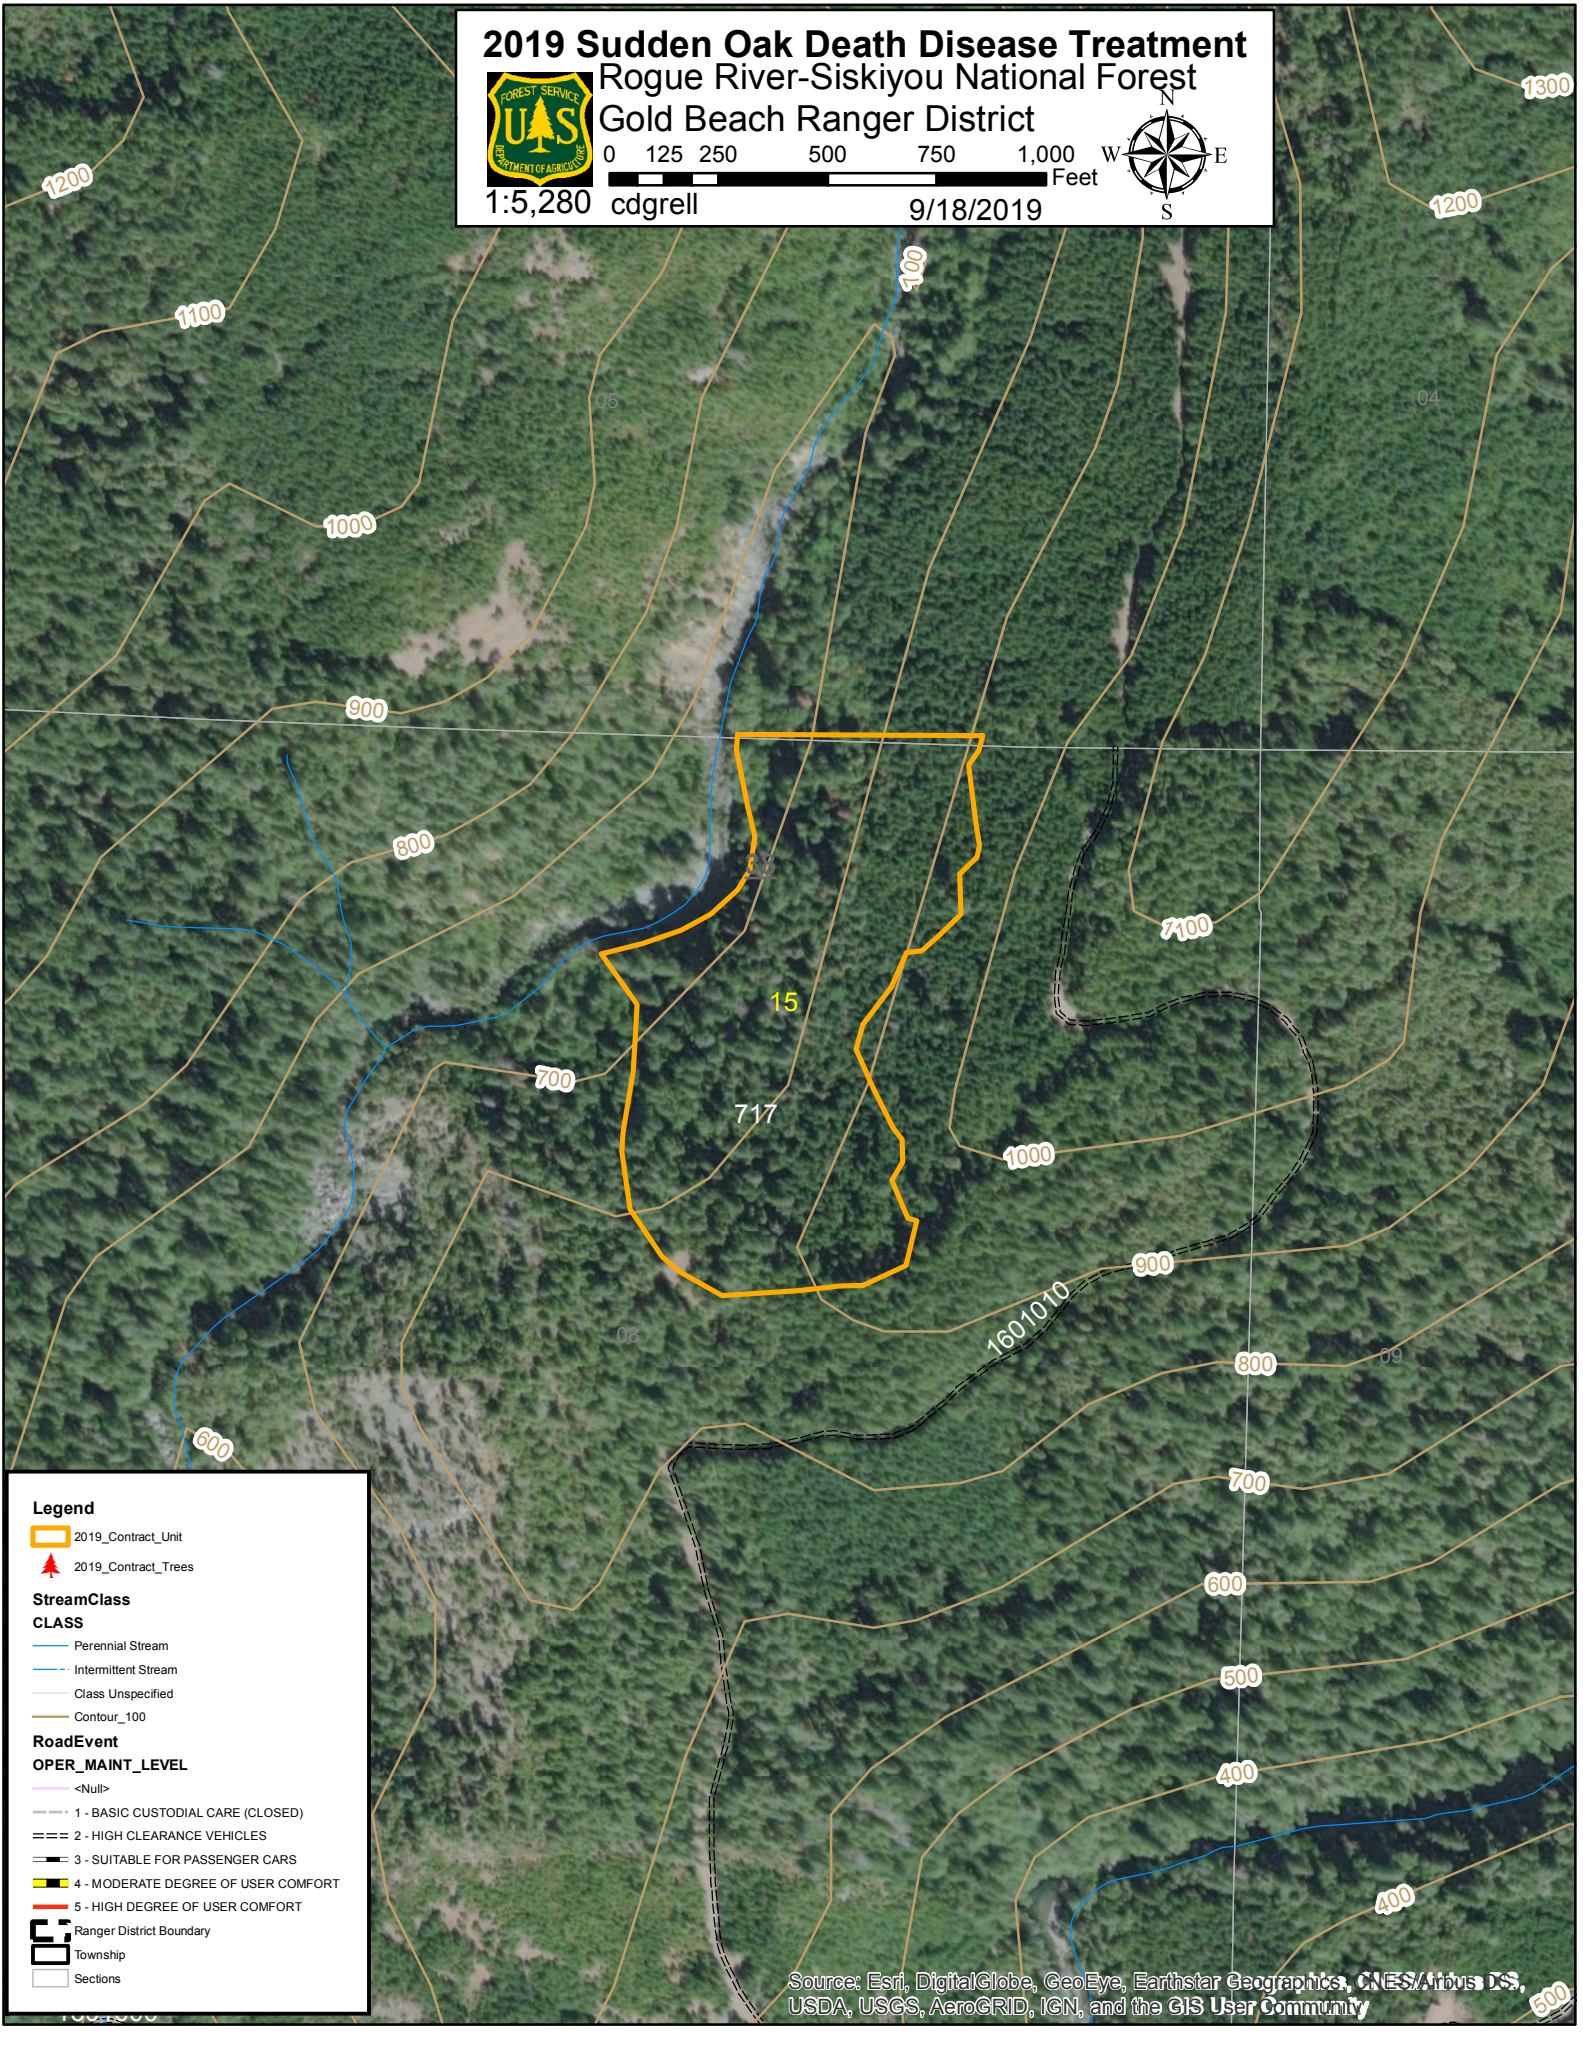

2019 Sudden Oak Death Disease Treatment

Rogue River-Siskiyou National Forest

Gold Beach Ranger District

0 125 250 500 750 1,000 Feet

1:5,280 cdgrell

9/18/2019

Legend

- 2019_Contract_Unit
- ▲ 2019_Contract_Trees

StreamClass

- CLASS**
- Perennial Stream
 - - - Intermittent Stream
 - Class Unspecified
 - Contour_100

RoadEvent

- OPER_MAINT_LEVEL**
- <Null>
 - - - 1 - BASIC CUSTODIAL CARE (CLOSED)
 - = = = 2 - HIGH CLEARANCE VEHICLES
 - - - 3 - SUITABLE FOR PASSENGER CARS
 - - - 4 - MODERATE DEGREE OF USER COMFORT
 - - - 5 - HIGH DEGREE OF USER COMFORT

- Ranger District Boundary
- Township
- Sections

Source: Esri, DigitalGlobe, GeoEye, Earthstar Geographics, CNES/Airbus DS, USDA, USGS, AeroGRID, IGN, and the GIS User Community