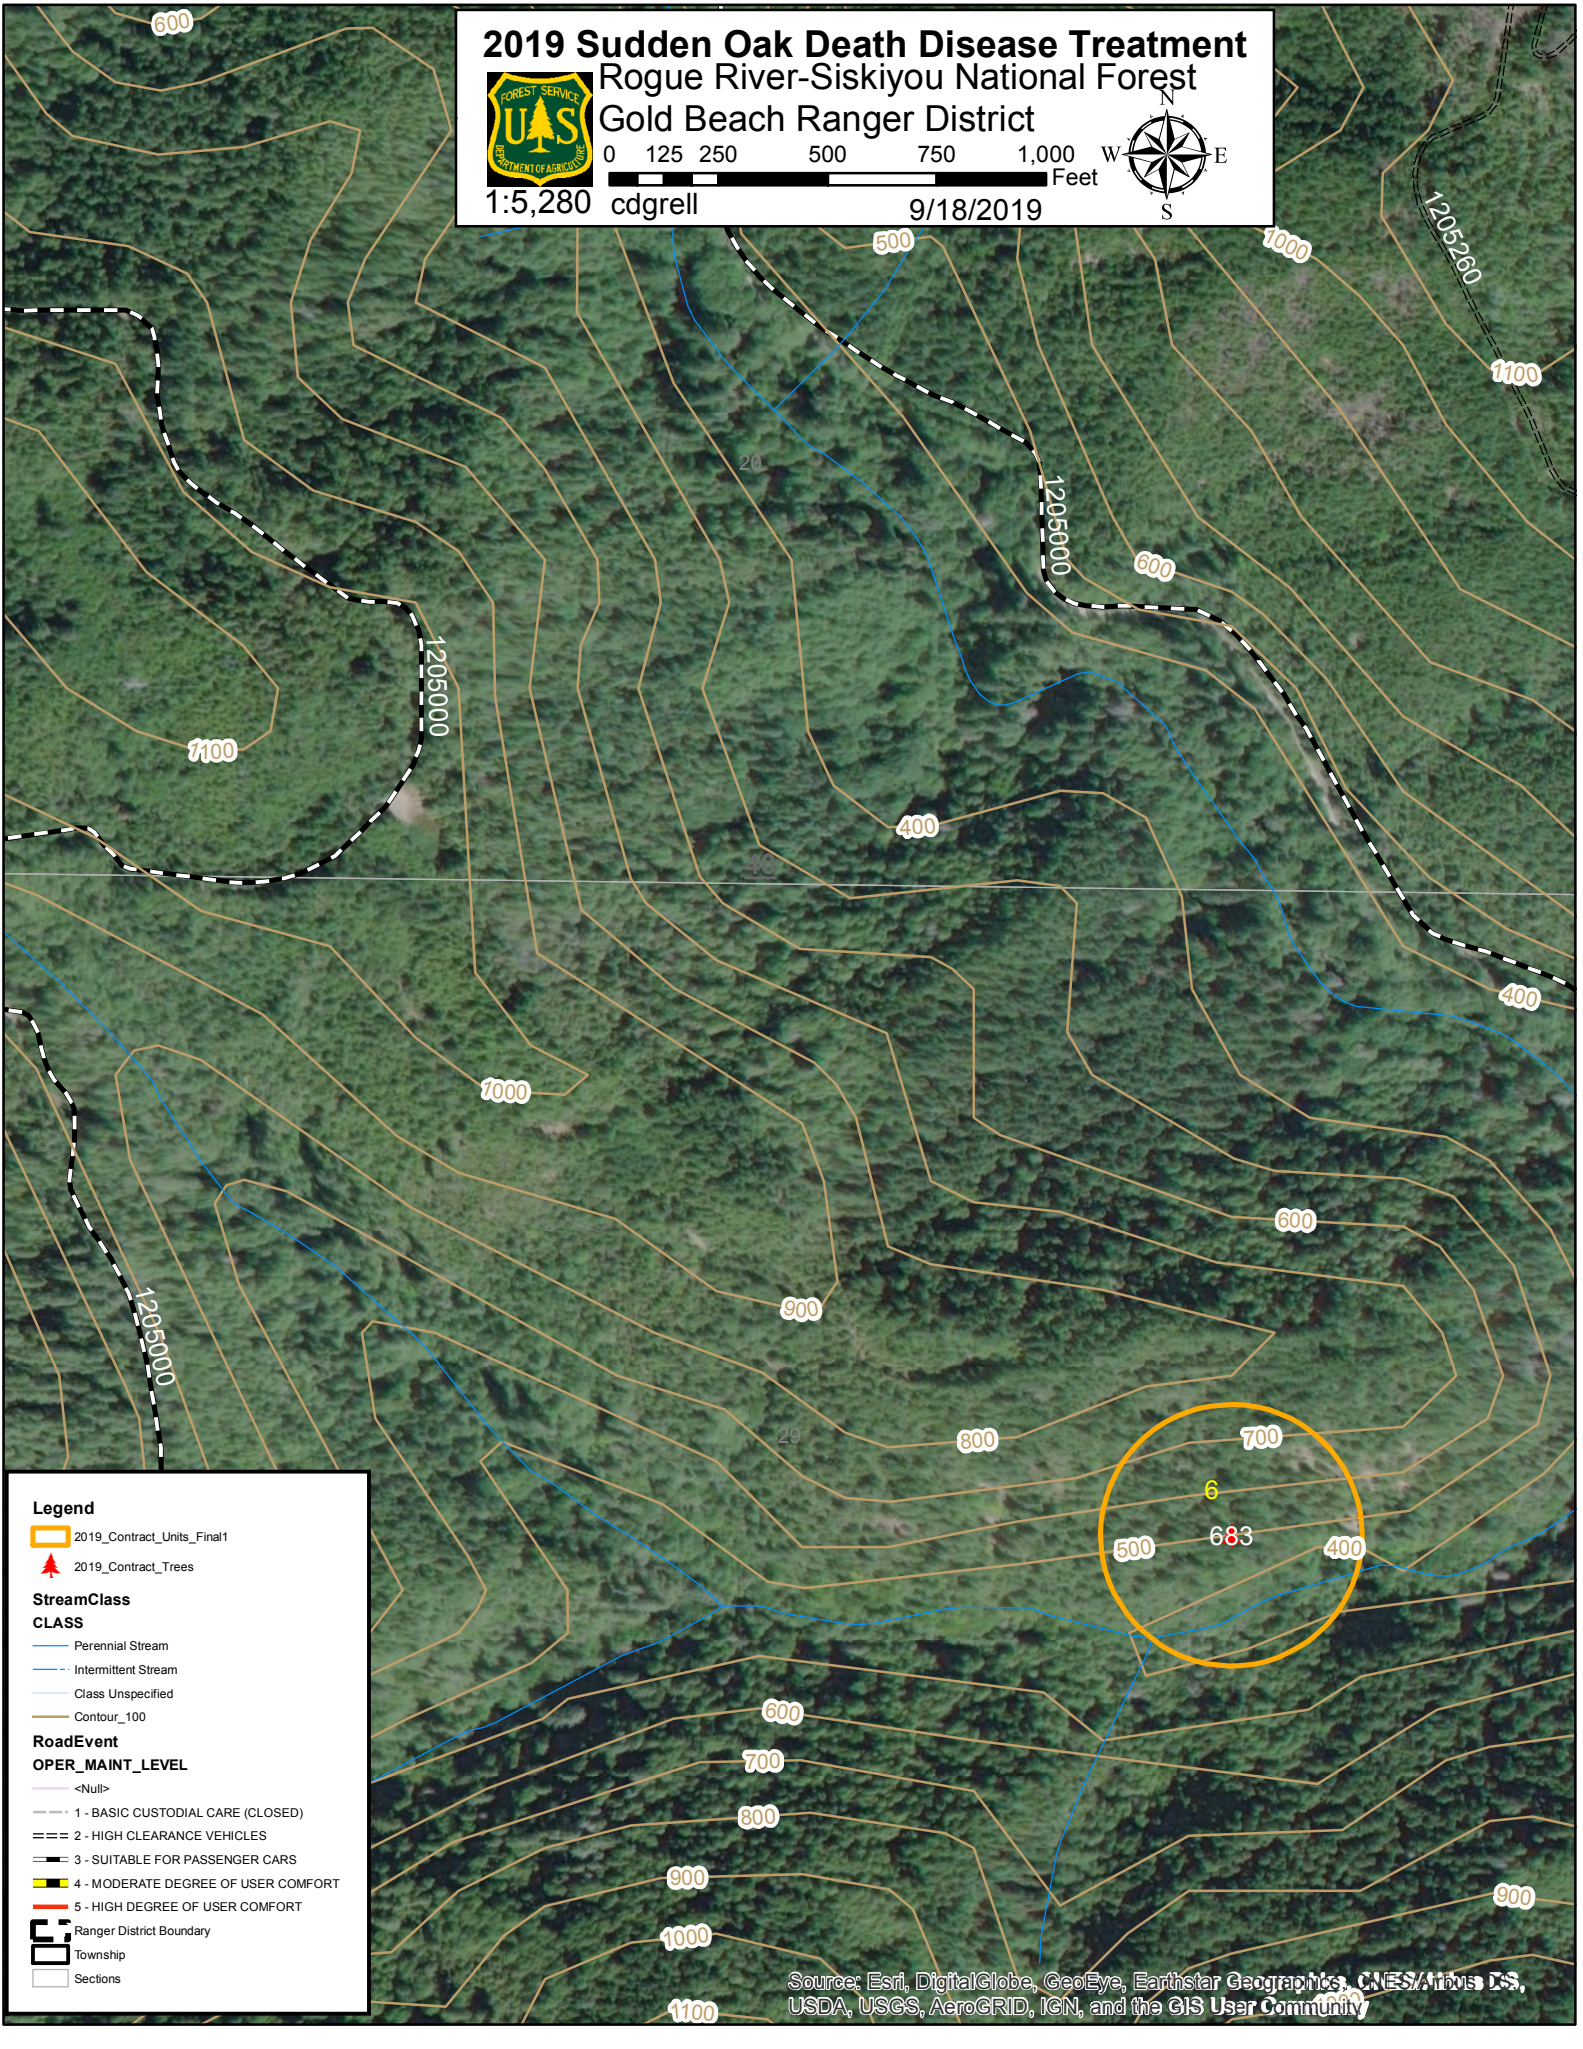

2019 Sudden Oak Death Disease Treatment

Rogue River-Siskiyou National Forest

Gold Beach Ranger District

0 125 250 500 750 1,000 Feet

1:5,280 cdgrell

9/18/2019

Legend

2019_Contract_Units_Final1

2019_Contract_Trees

StreamClass

CLASS

- Perennial Stream
- Intermittent Stream
- Class Unspecified
- Contour_100

RoadEvent

OPER_MAINT_LEVEL

- <Null>
- 1 - BASIC CUSTODIAL CARE (CLOSED)
- 2 - HIGH CLEARANCE VEHICLES
- 3 - SUITABLE FOR PASSENGER CARS
- 4 - MODERATE DEGREE OF USER COMFORT
- 5 - HIGH DEGREE OF USER COMFORT

Ranger District Boundary

Township

Sections