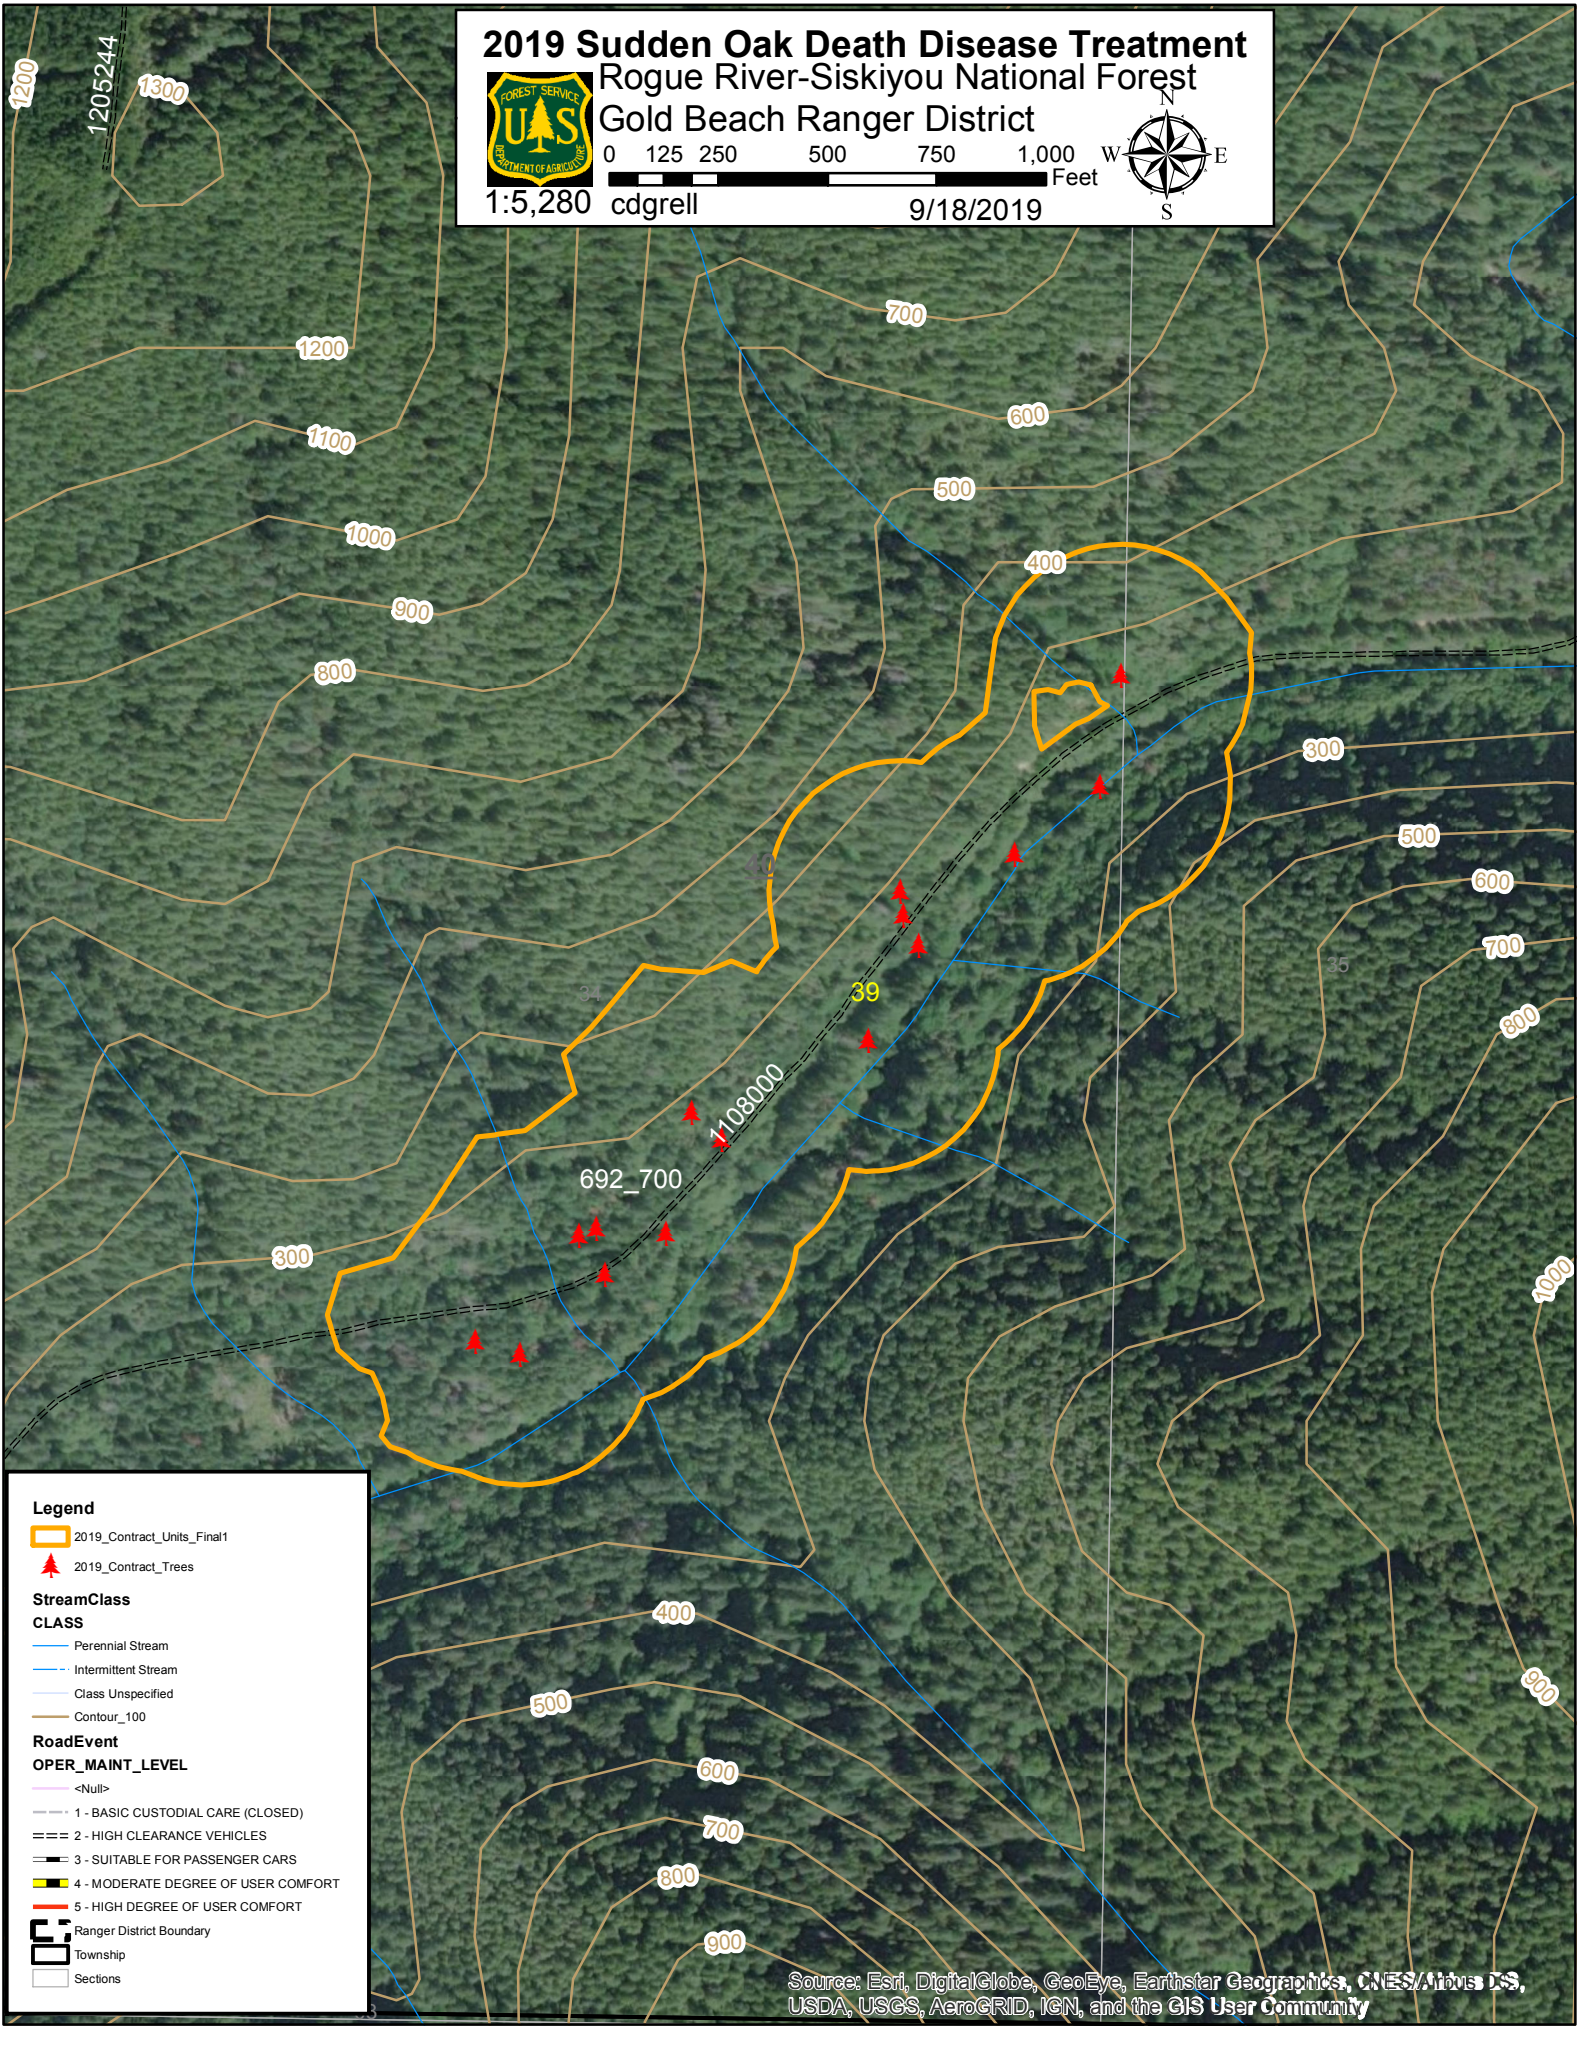

## Rogue River-Siskiyou National Forest

### Gold Beach Ranger District

0 125 250 500 750 1,000 Feet

1:5,280 cdgrell

9/18/2019

#### StreamClass

#### RoadEvent