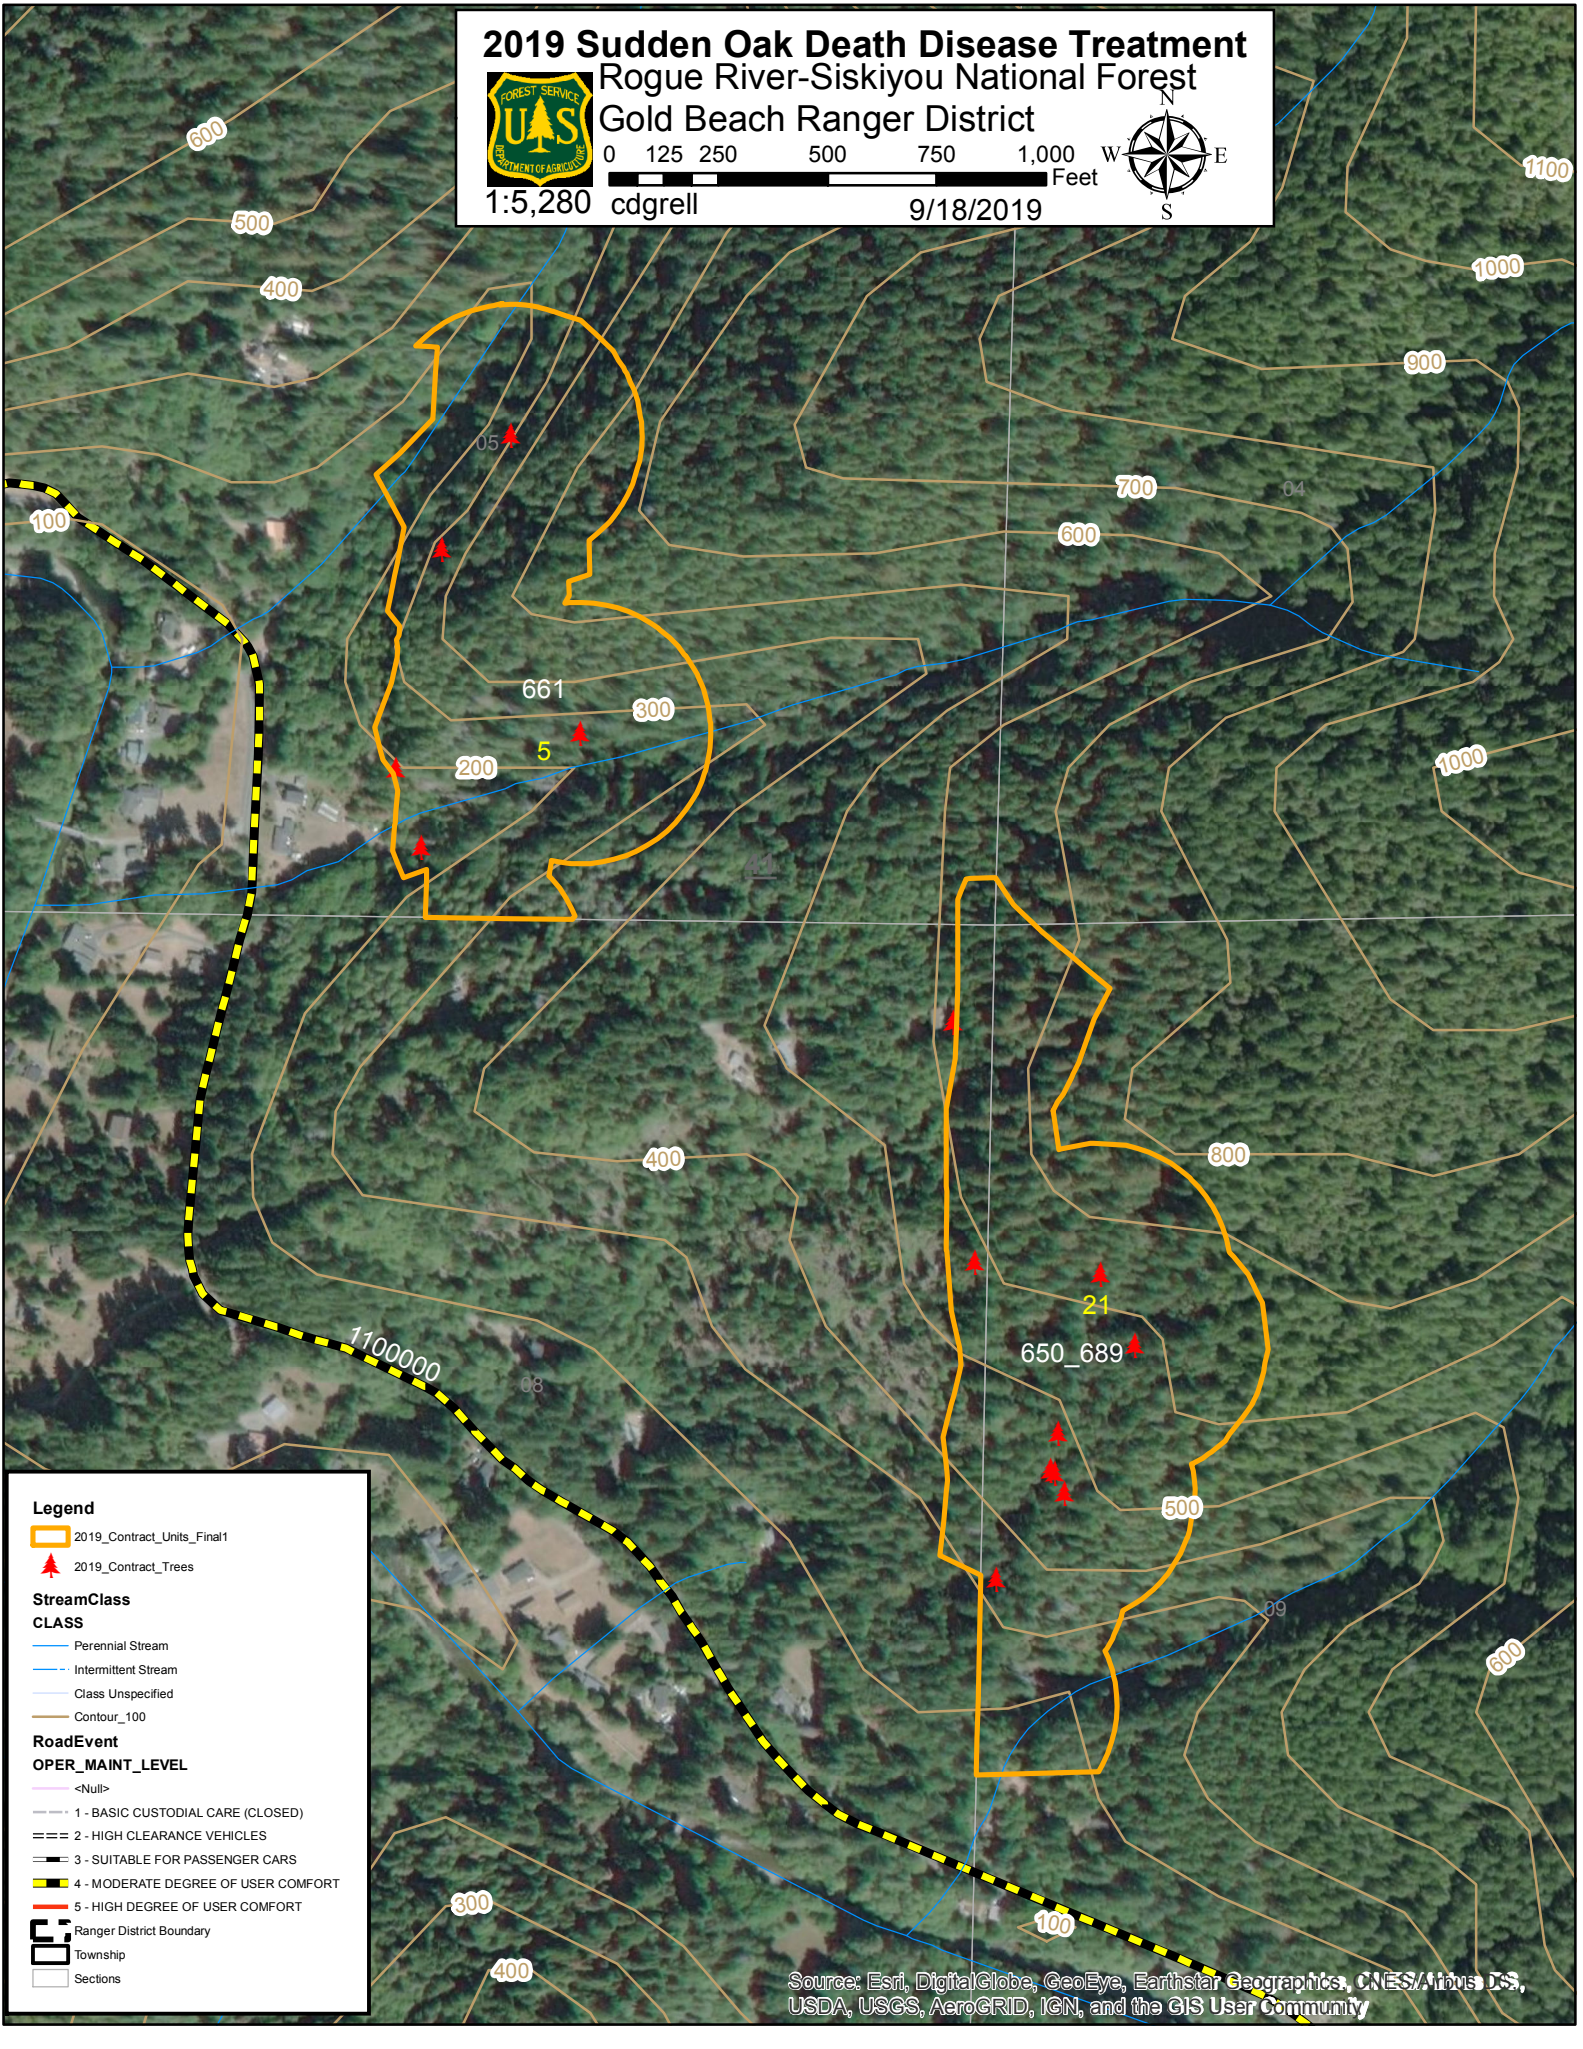

2019 Sudden Oak Death Disease Treatment

Rogue River-Siskiyou National Forest

Gold Beach Ranger District

0 125 250 500 750 1,000 Feet

1:5,280 cdgrell

9/18/2019

Legend

- 2019_Contract_Units_Final1
- ▲ 2019_Contract_Trees

StreamClass

CLASS

- Perennial Stream
- - - Intermittent Stream
- Class Unspecified
- Contour_100

RoadEvent

OPER_MAINT_LEVEL

- <Null>
- 1 - BASIC CUSTODIAL CARE (CLOSED)
- 2 - HIGH CLEARANCE VEHICLES
- 3 - SUITABLE FOR PASSENGER CARS
- 4 - MODERATE DEGREE OF USER COMFORT
- 5 - HIGH DEGREE OF USER COMFORT

Ranger District Boundary

Township

Sections

Source: Esri, DigitalGlobe, GeoEye, Earthstar Geographics, CNES/Airbus DS, USDA, USGS, AeroGRID, IGN, and the GIS User Community