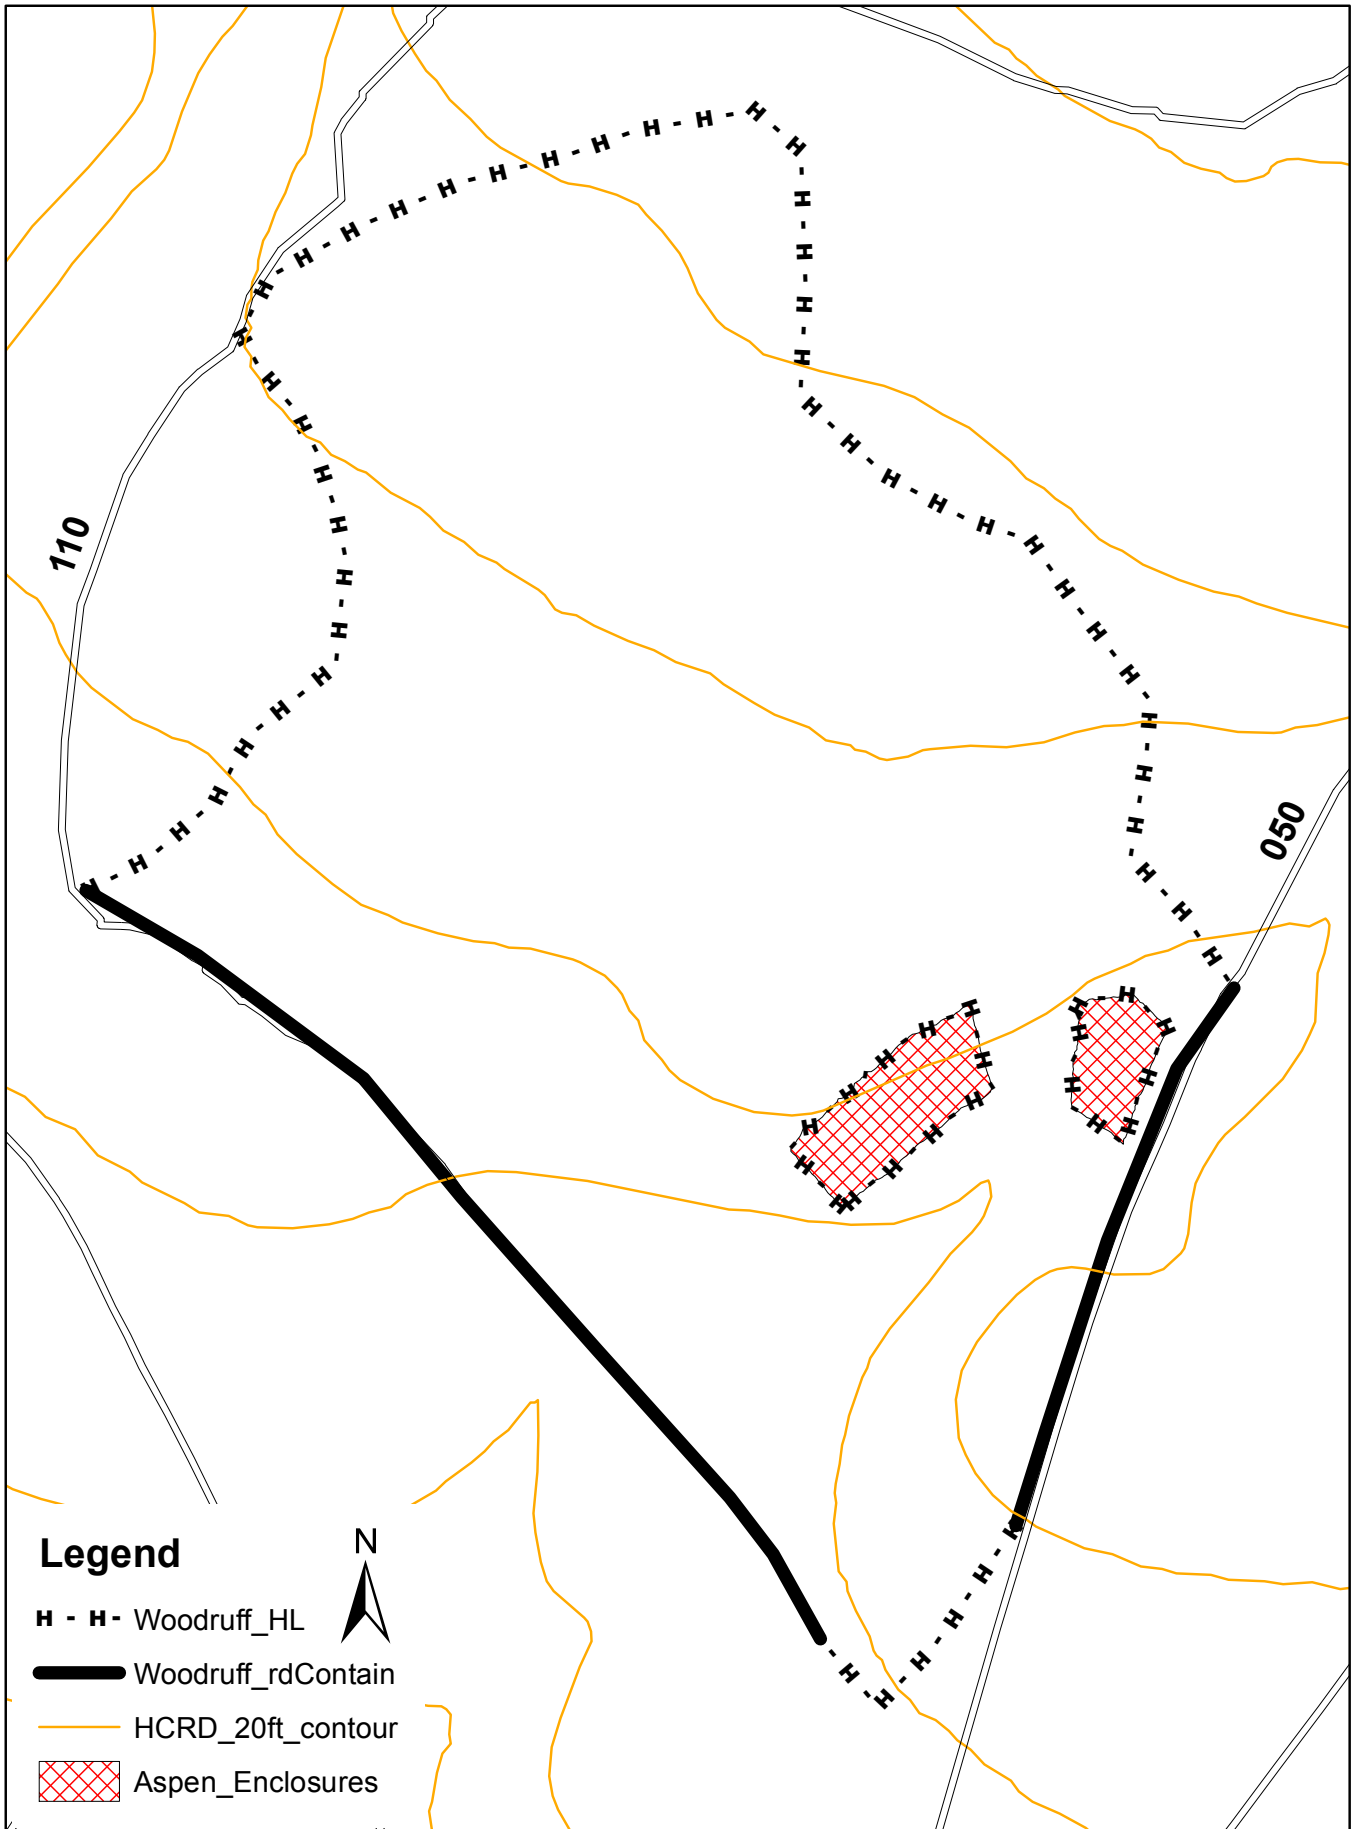

Woodruff Play Unit 1

0 0.04 0.08 0.16 0.24 0.32 Miles

KBoucher
Date: 7/19/2023
264 acres