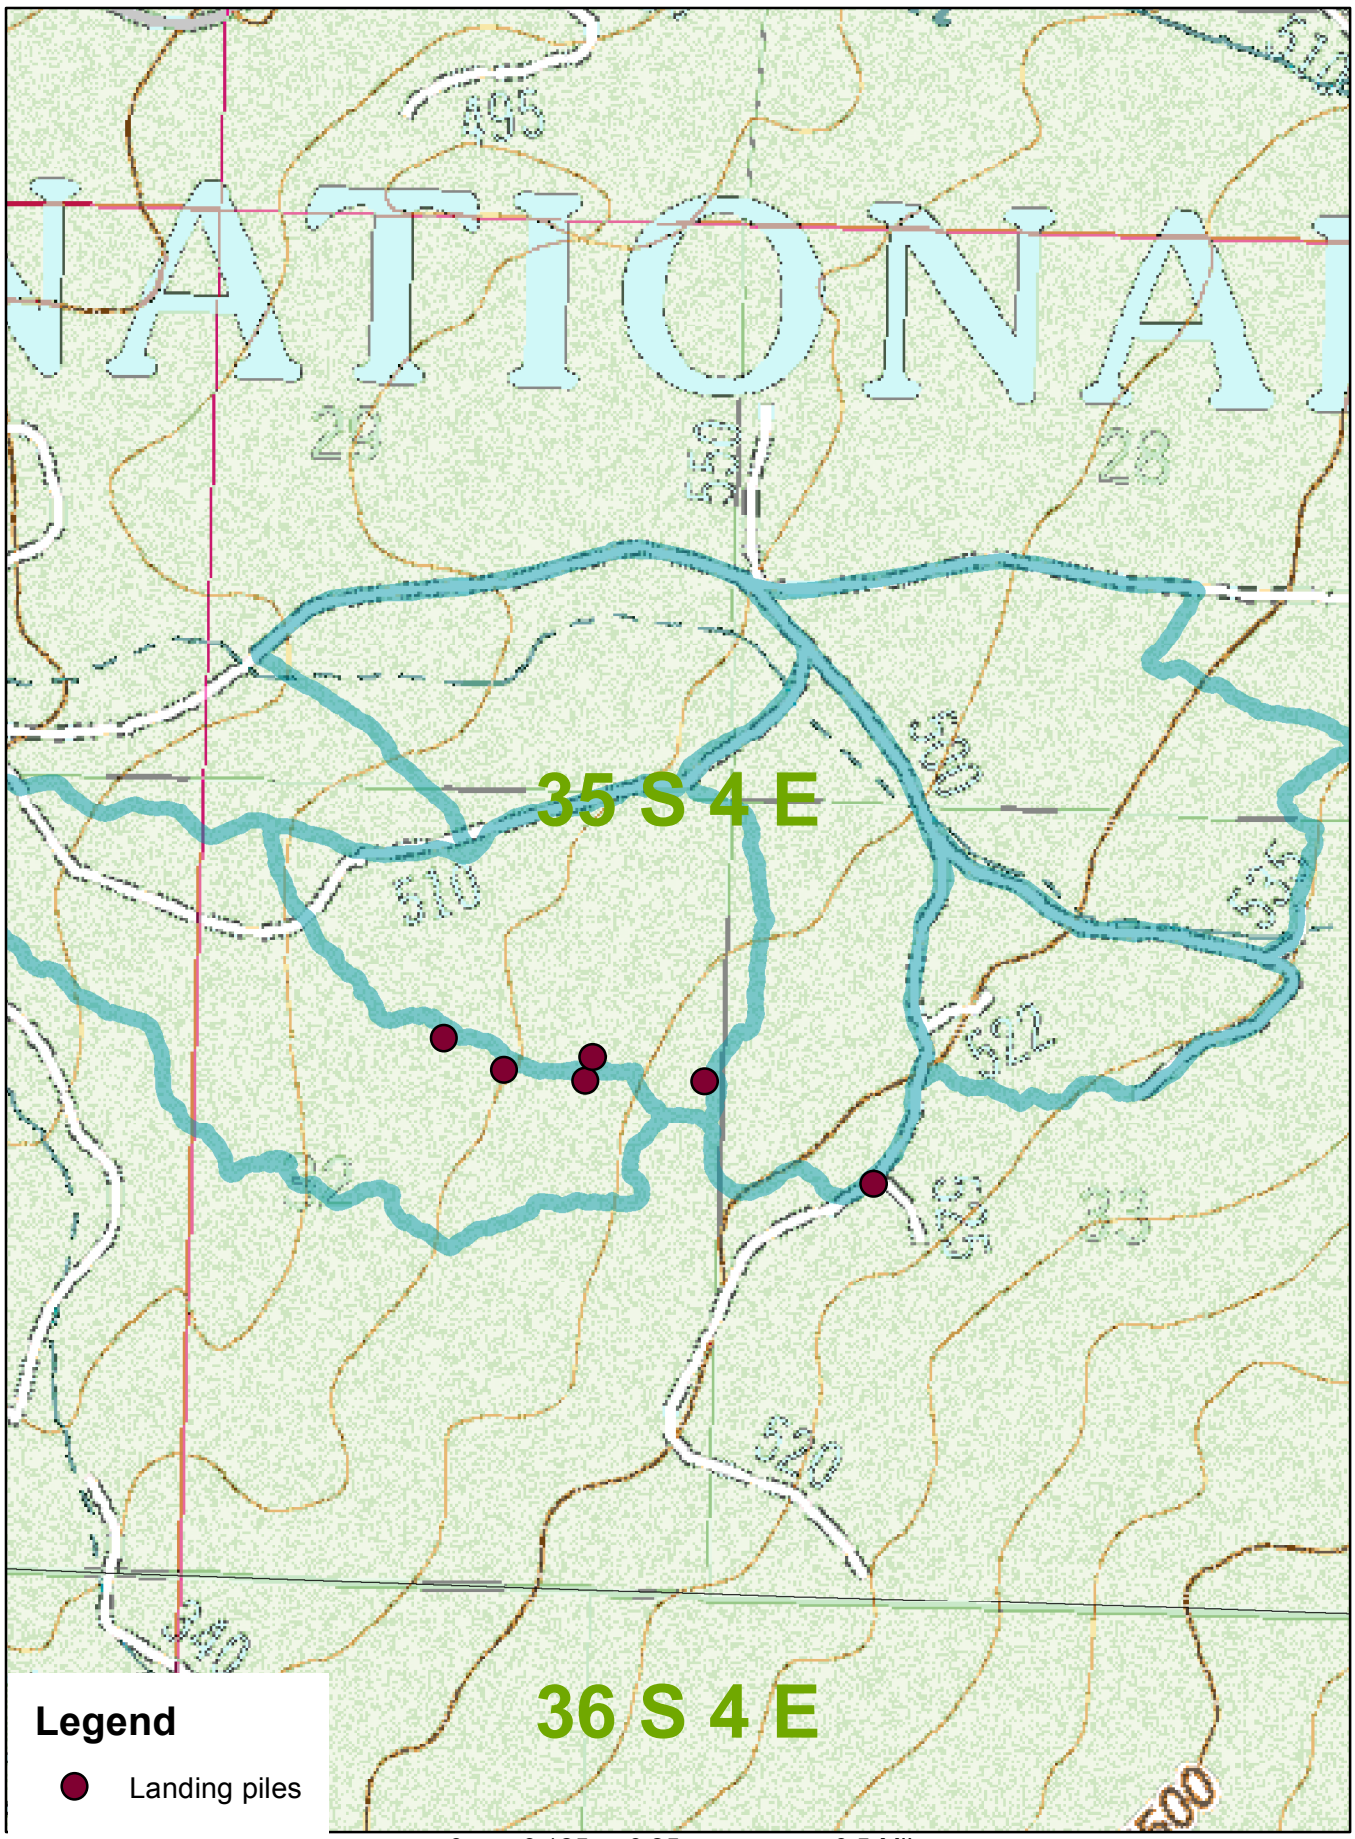

Clarks Fork 7 Landing Piles

Legend
● Landing piles

0 0.125 0.25 0.5 Miles