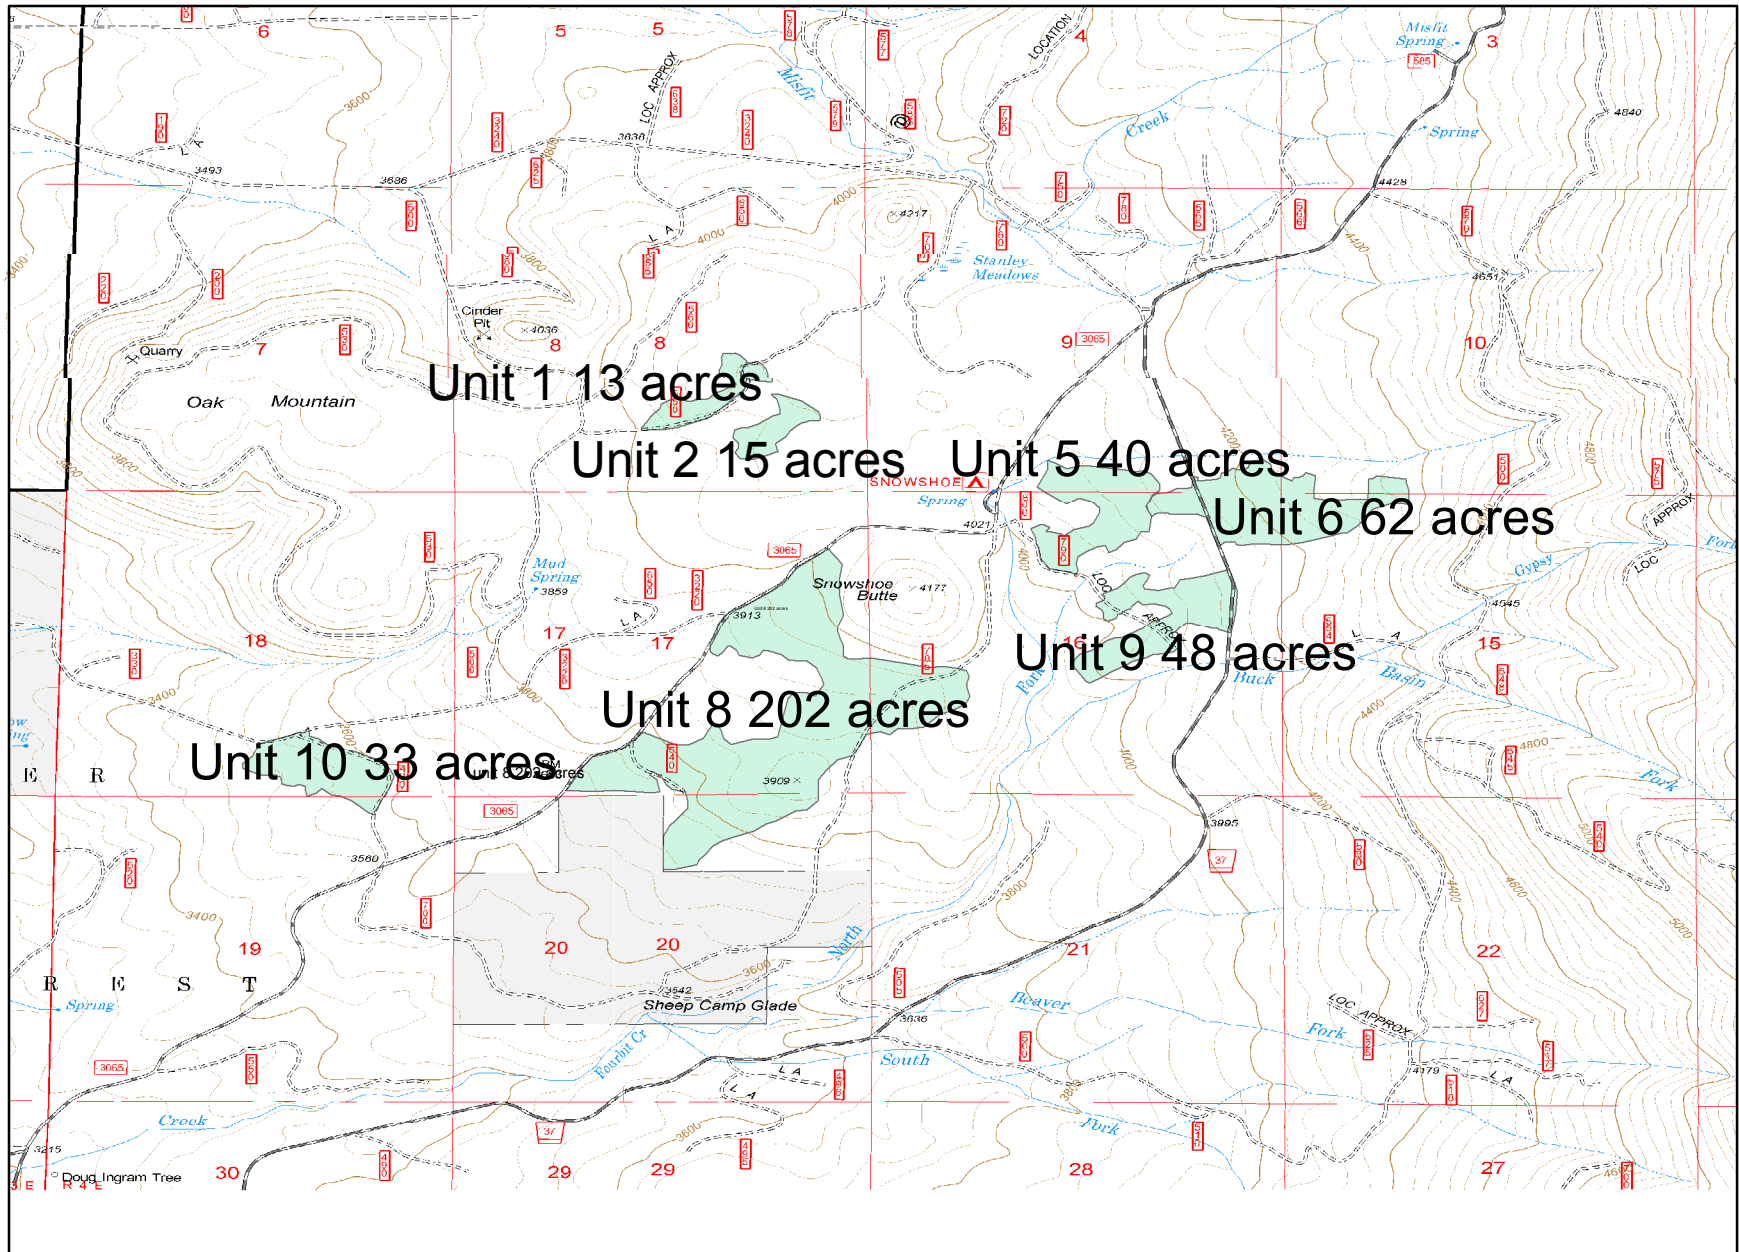

# Hare Vicinity Map Landing pile burn

**Legend**

 HareTS\_Units

High Cascades Fire Management  
Hare RX Units