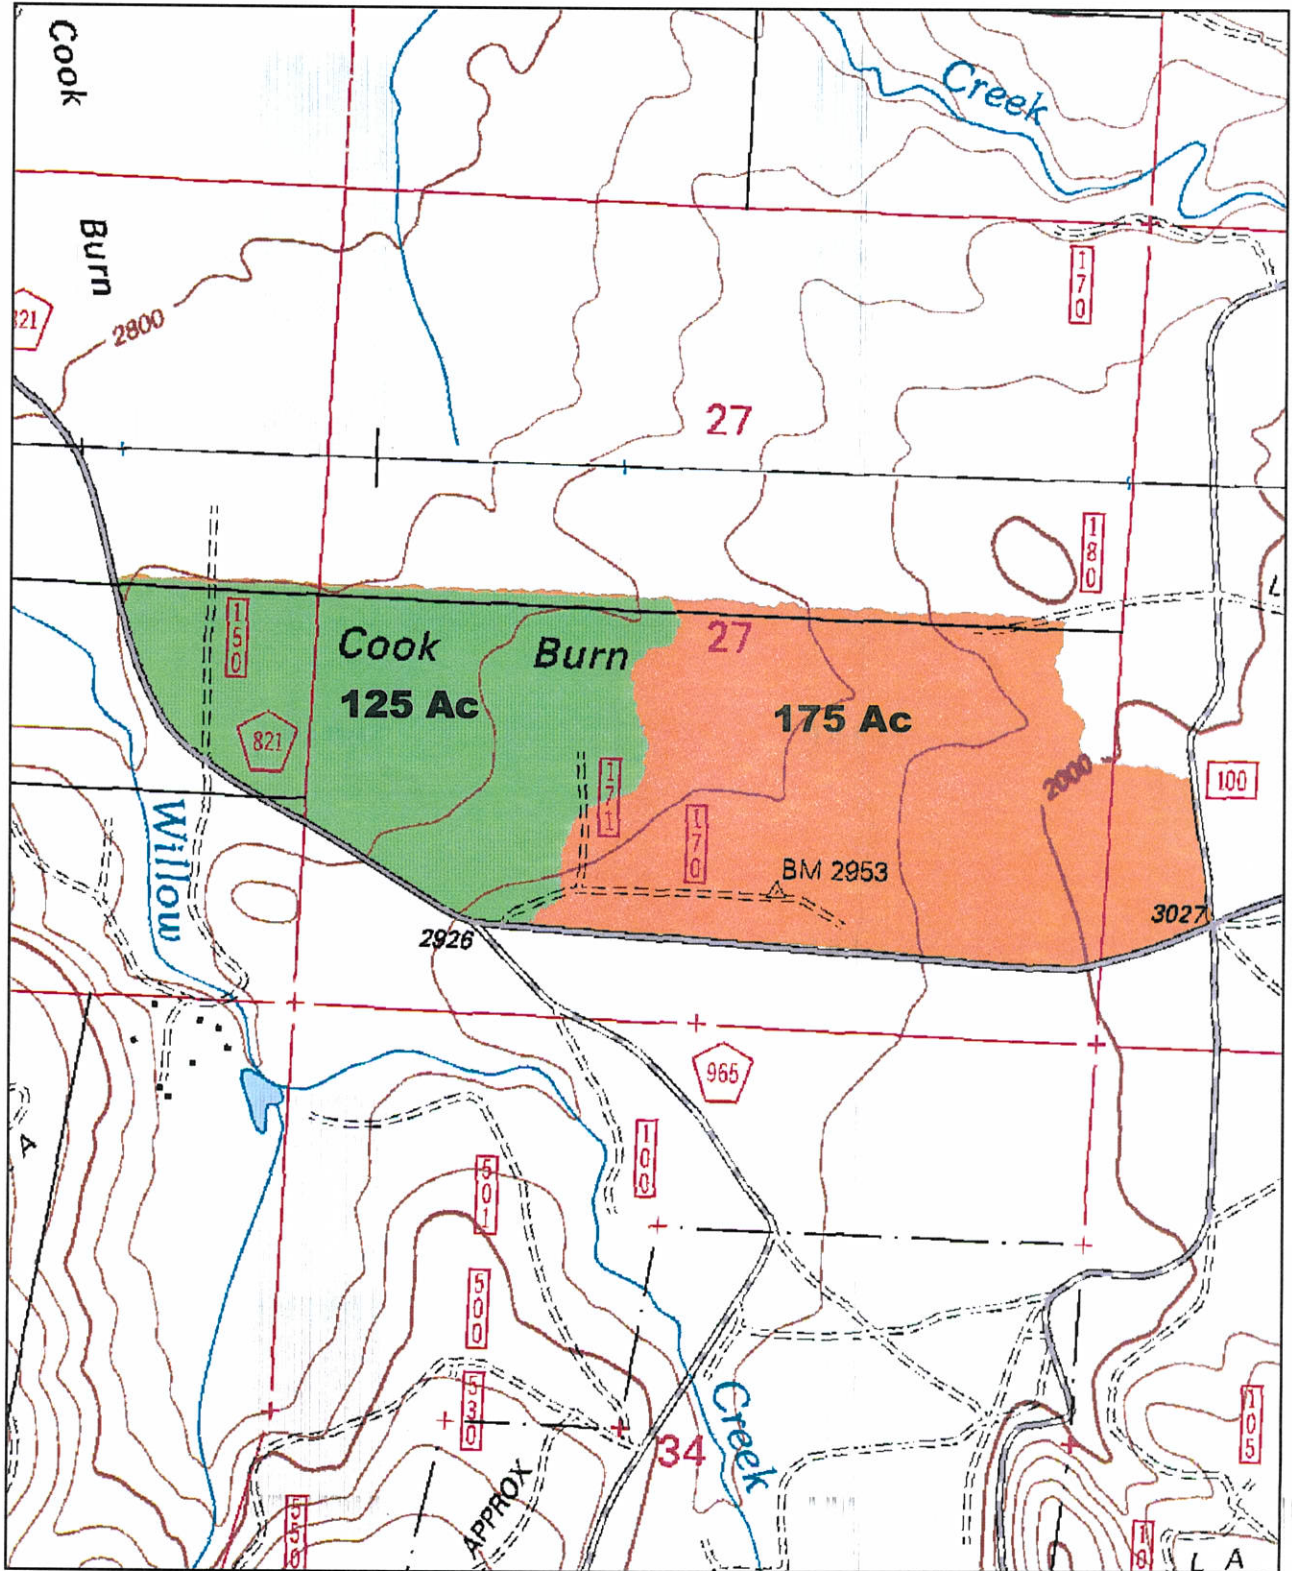

# Bowen Willow #7 300 Acres

Township 35S Range 3e Section 27

0 600 1,200 2,400 3,600 4,800 Feet