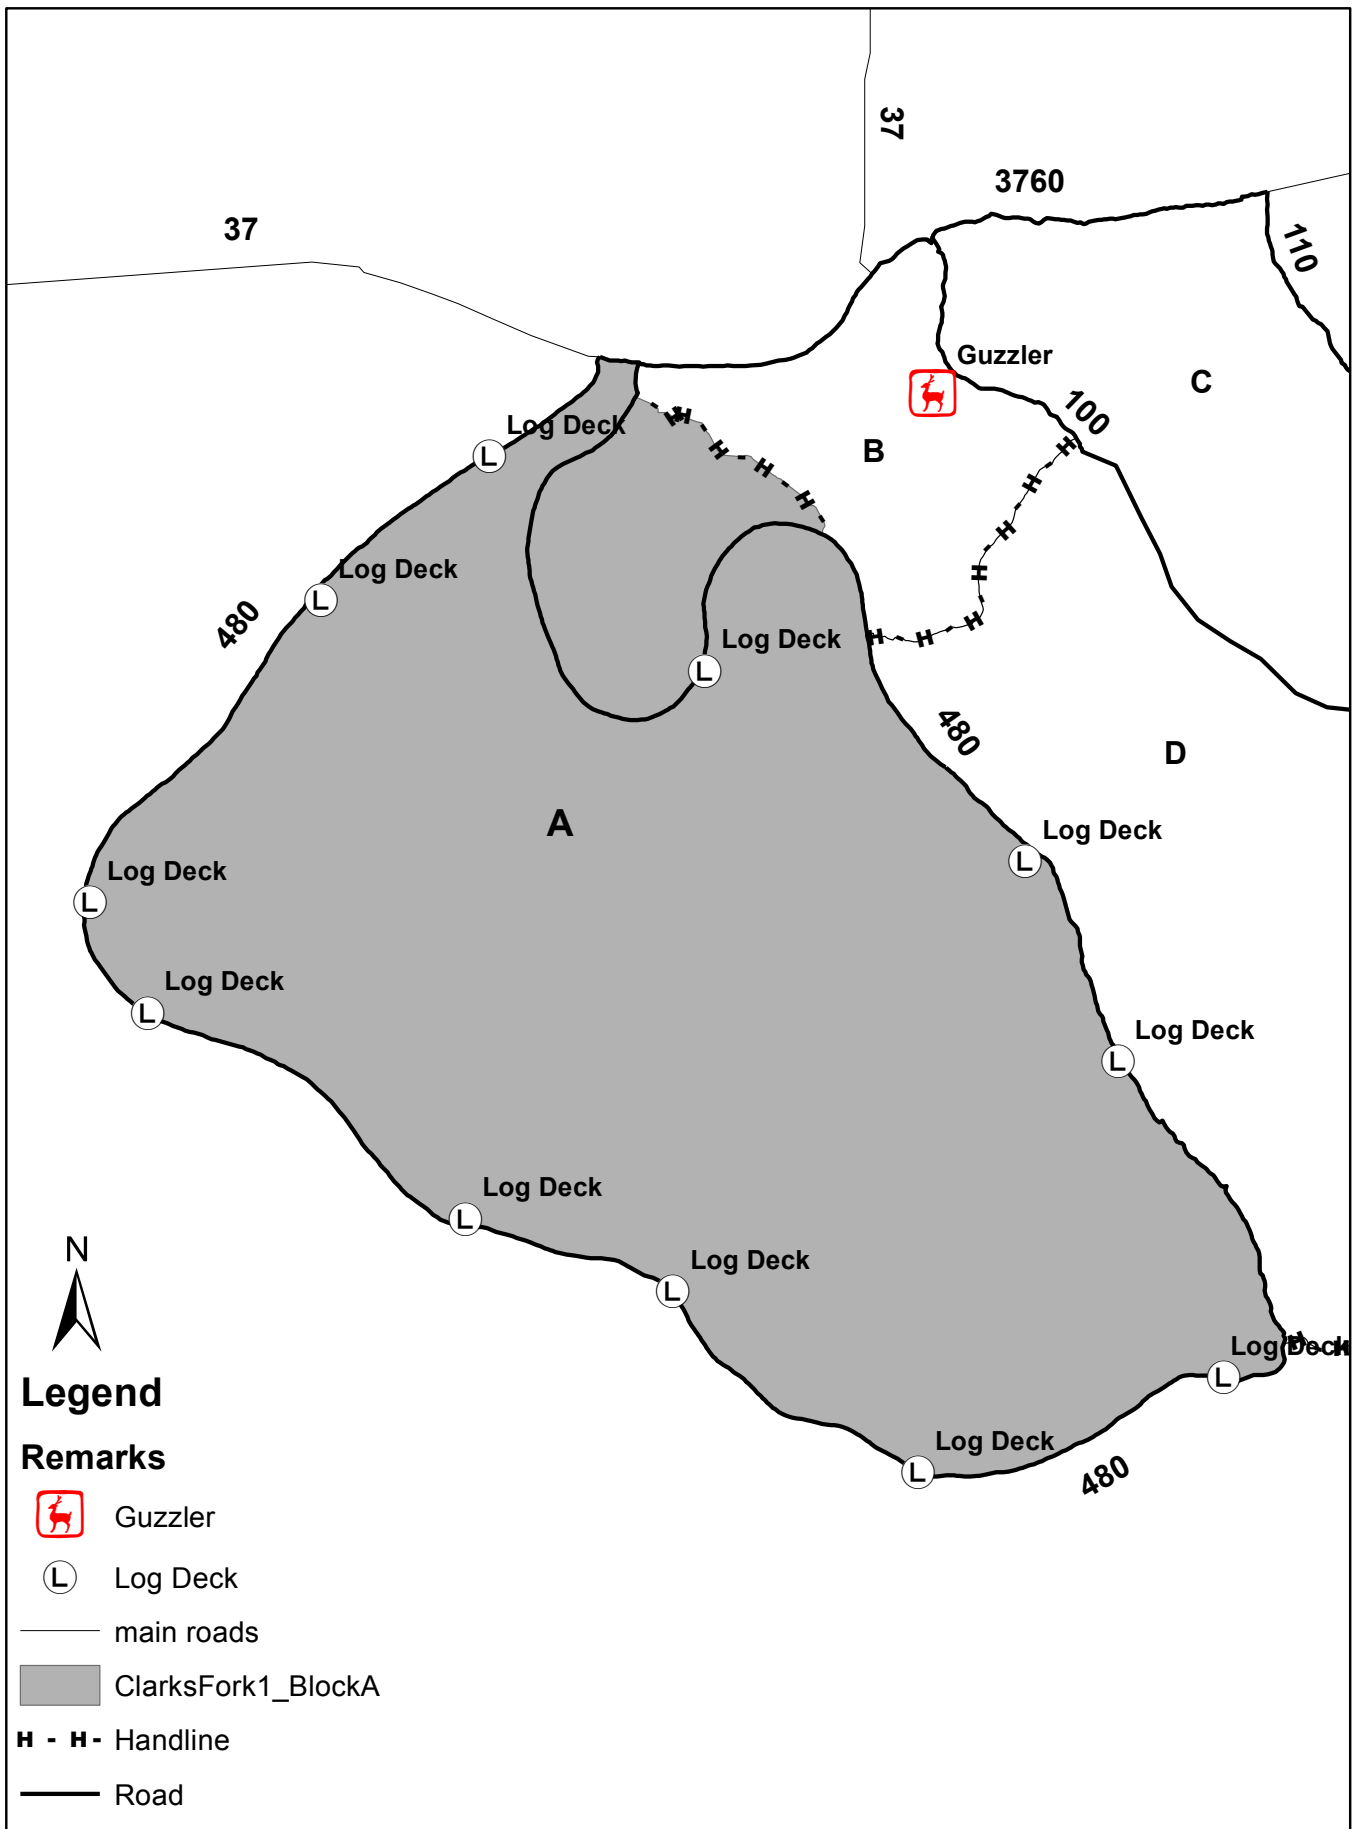

Clarks Fork 1 Block A Unit Map

Legend

Remarks

Guzzler

Log Deck

— main roads

■ ClarksFork1_BlockA

H - H - Handline

— Road

K.Boucher
04/12/2022
253 acres