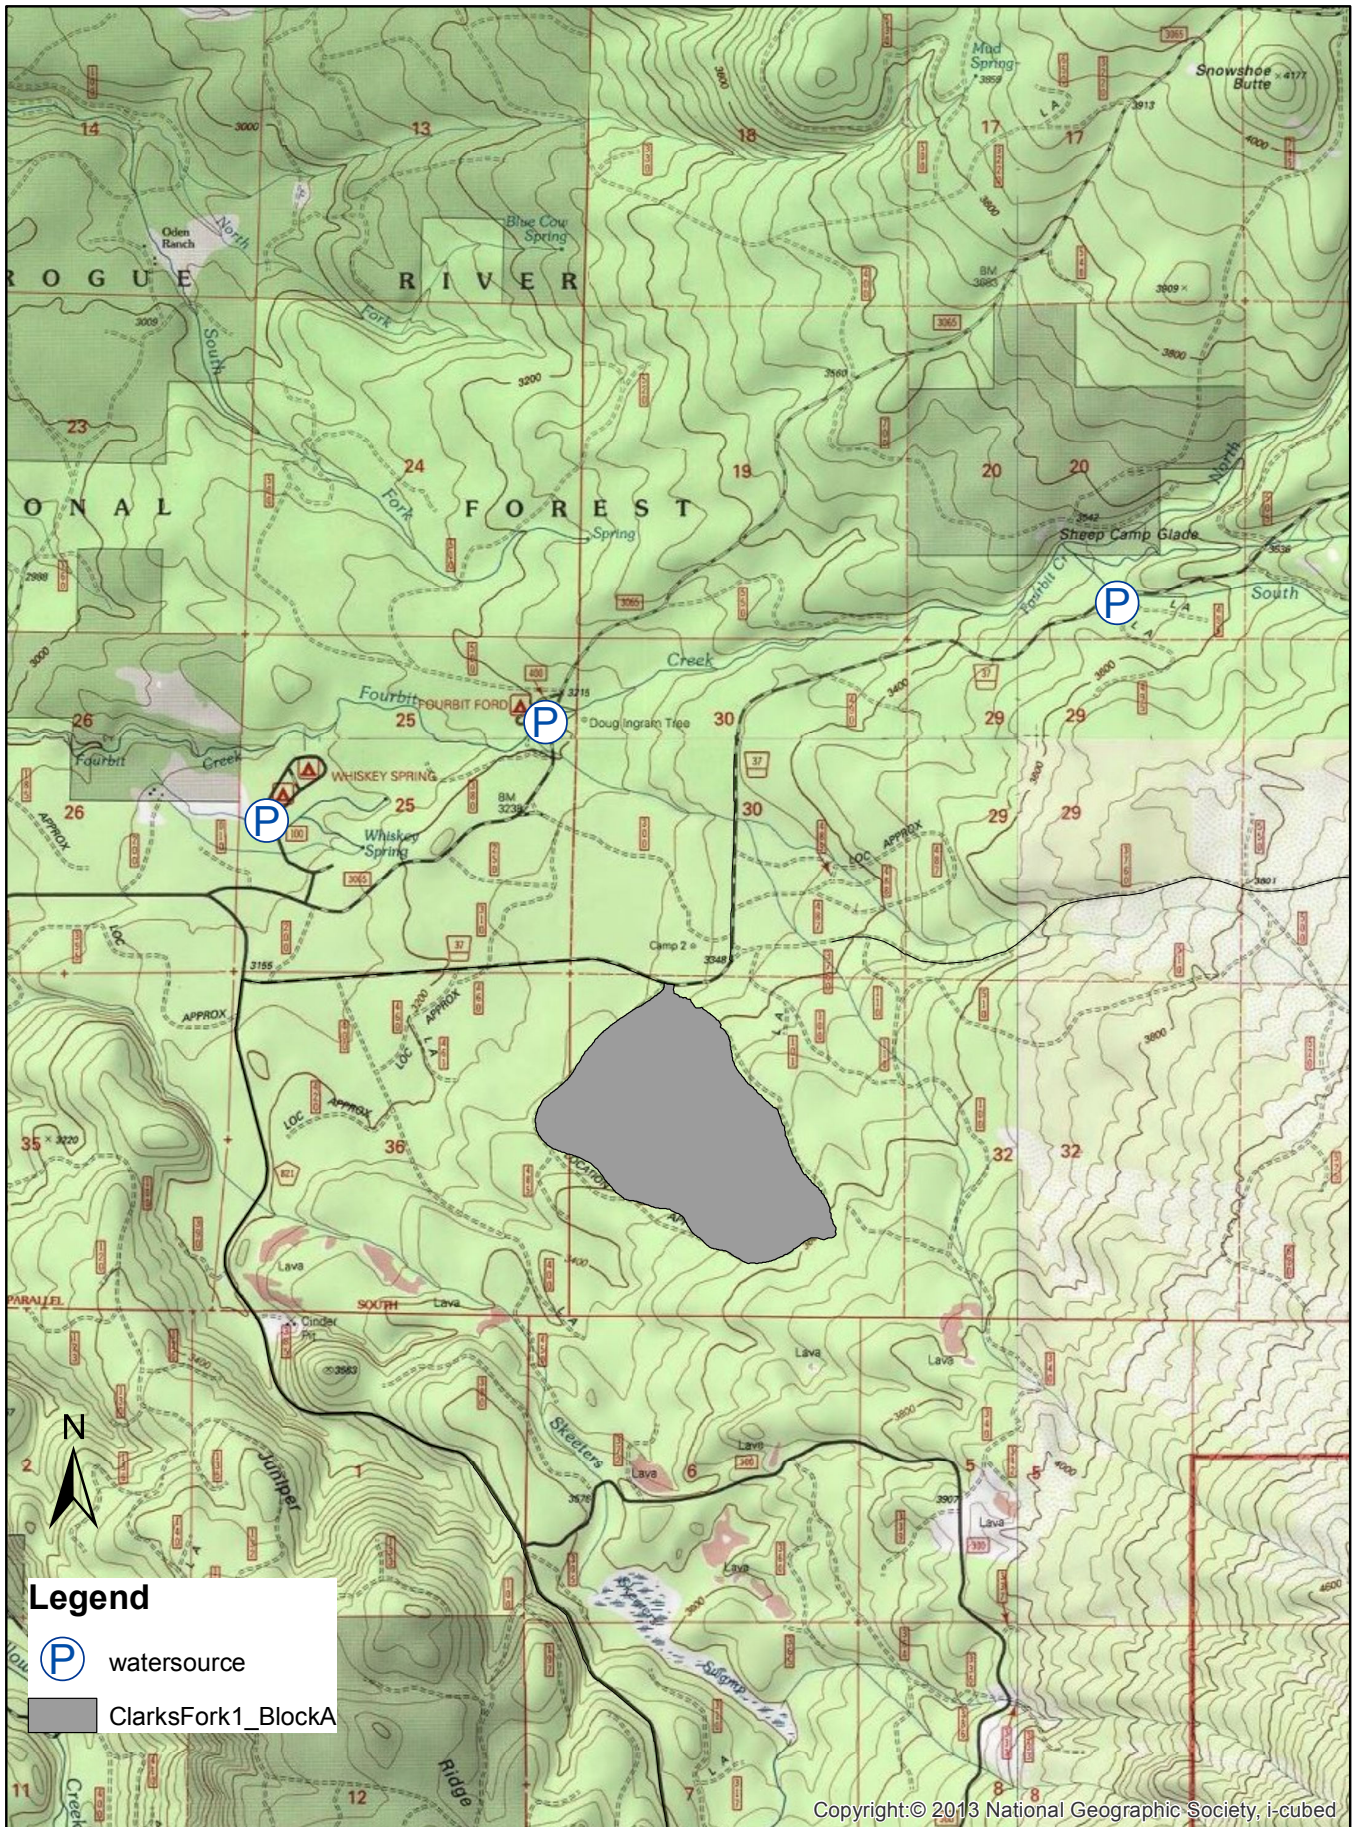

# Clarks Fork 1 Block A Drafting site Map

Copyright © 2013 National Geographic Society, i-cubed

0 0.375 0.75 1.5 Miles

K.Boucher  
253 acres  
04/12/2022