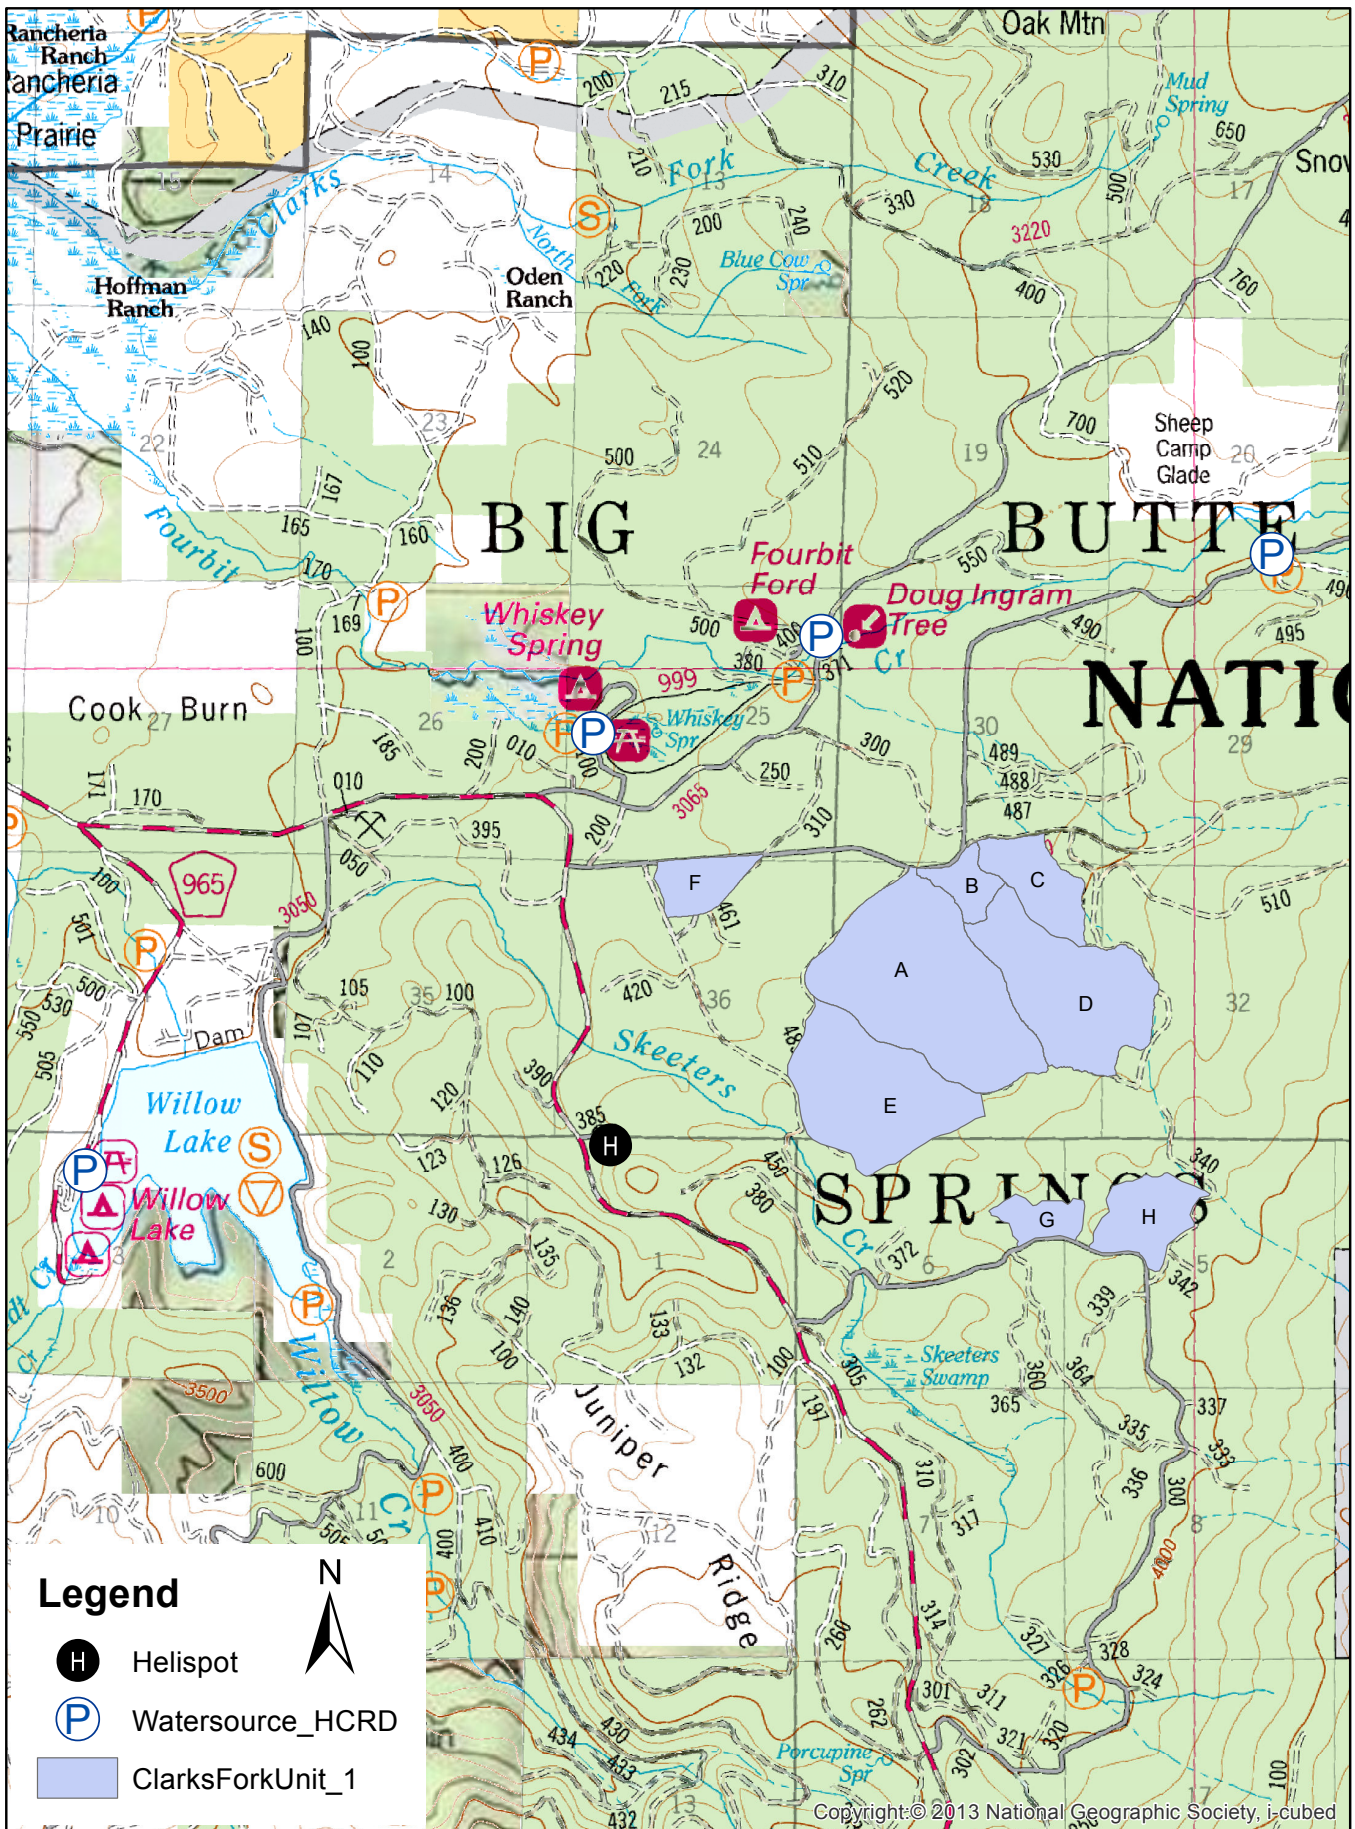

Clarks Fork 1 Vicinity Map

- Legend**
-  Helispot
 -  Watersource_HCRD
 -  ClarksForkUnit_1

0 0.3 0.6 1.2 1.8 2.4 Miles

K.Boucher
07/07/2022

Copyright © 2013 National Geographic Society, i-cubed