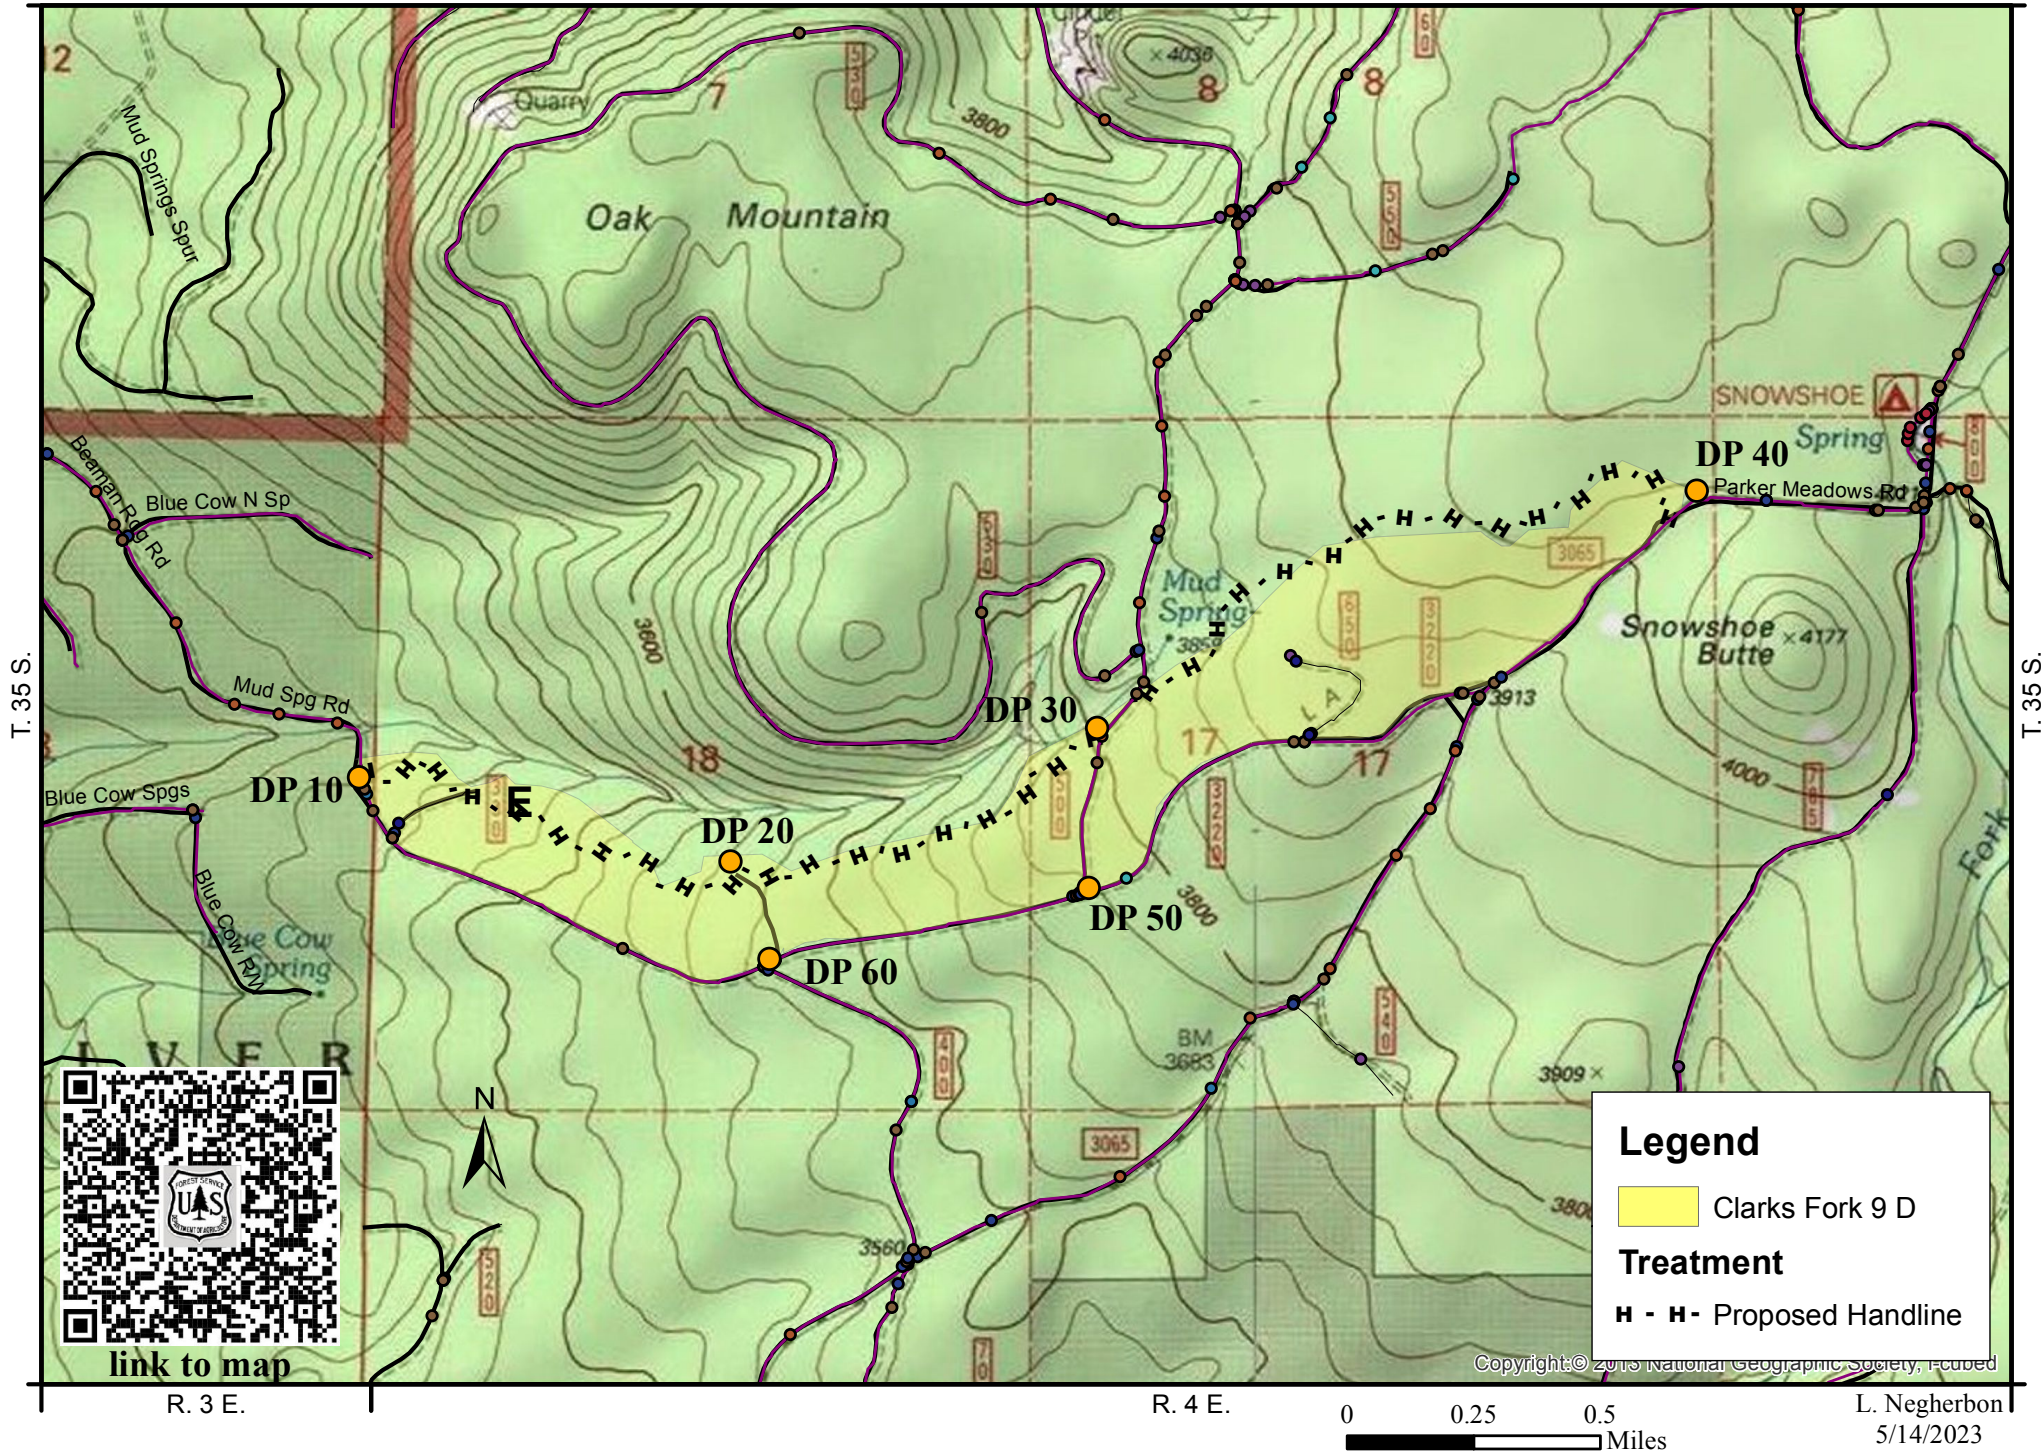

Clarks Fork 9 D

217 Acres

Legend

 Clarks Fork 9 D

Treatment

 Proposed Handline

link to map

Copyright © 2015 National Geographic Society, Inc.

L. Negherbon
5/14/2023