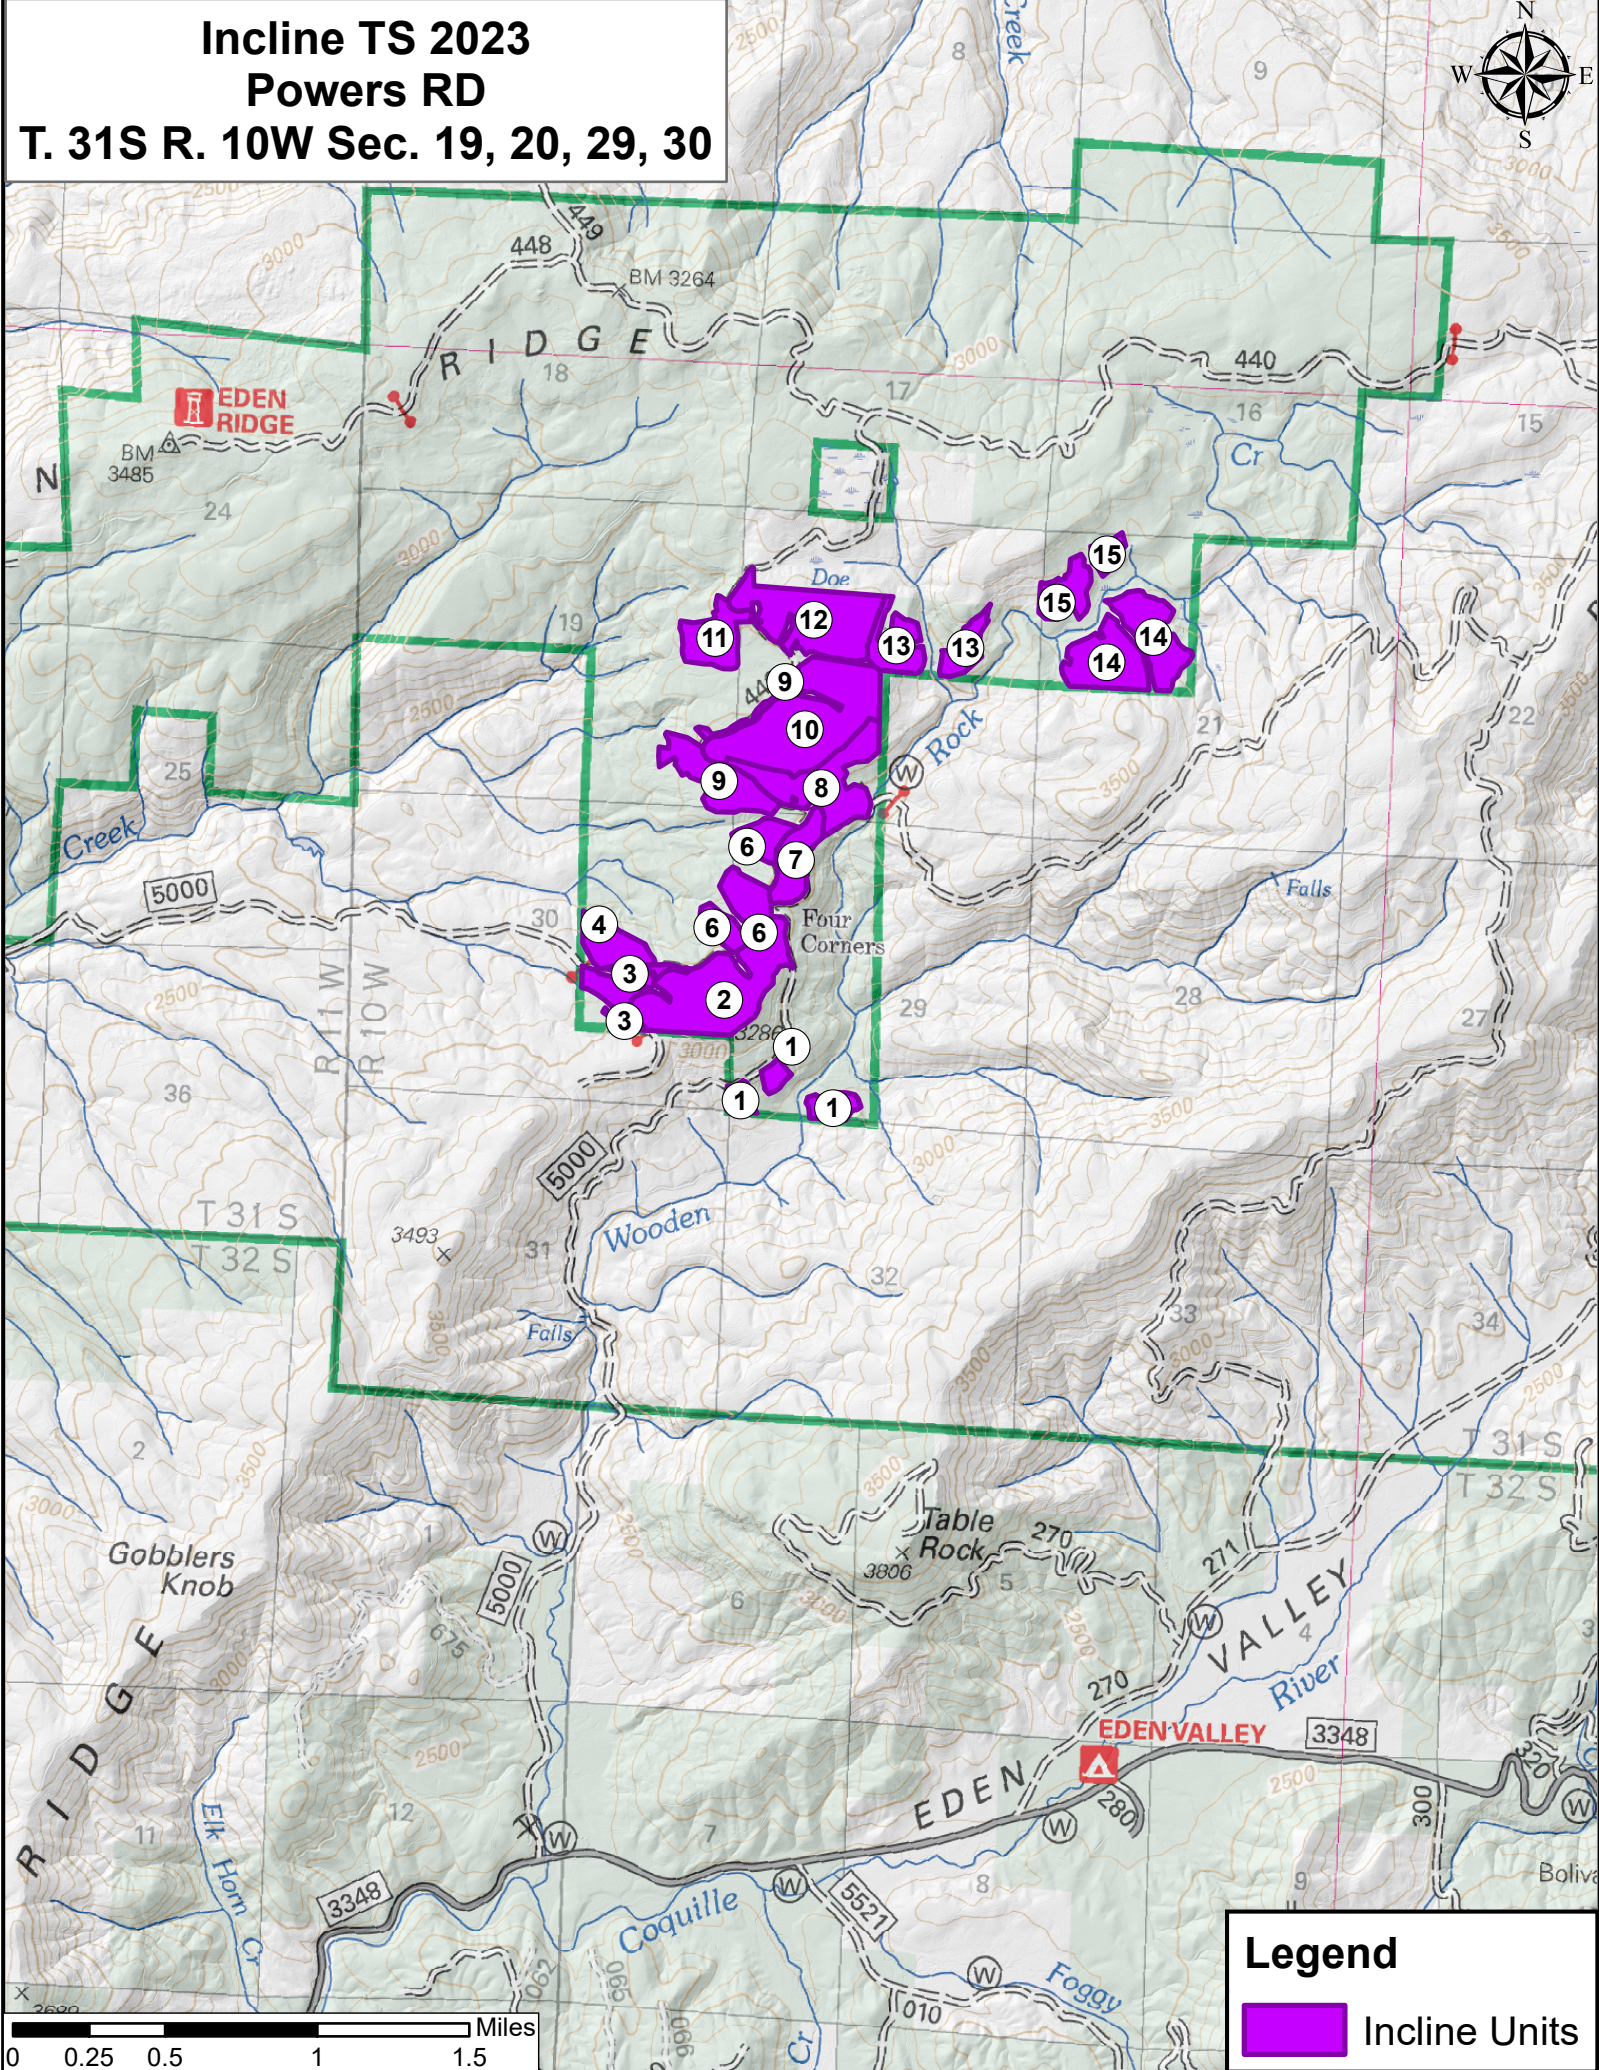

# Incline TS 2023

## Powers RD

T. 31S R. 10W Sec. 19, 20, 29, 30

**Legend**

-  Incline Units